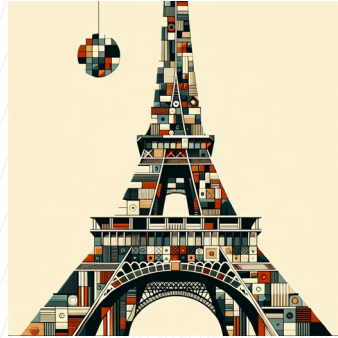

Synthetic Cubism

A later phase of Cubism, characterized by simpler shapes and brighter colors.

큐비즘의 후기 단계로, 더 단순한 형태와 밝은 색상이 특징입니다.

a cup of coffee

An still life image in the approach of early 20th-century innovative art movement, using gouache technique. This scene takes inspiration from Synthetic Cubism. The focal point is a cup of coffee depicted with multiple overlapping perspectives and a fusion of forms. The cup features a geometric design and there is the appearance of fragmented objects. The composition should be balanced to fit within a square aspect ratio.