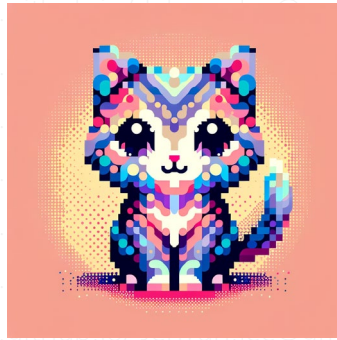

Spectral Music

A compositional technique that focuses on sound spectra, often involving computer analysis of sound waves.

사운드 스펙트럼에 초점을 맞춘 작곡 기법으로, 종종 음파의 컴퓨터 분석이 포함됩니다.

a cup of coffee

A cup of coffee portrayed in an abstract and experimental style resonating with the abstractness and complexity of Spectral music, using a broad color spectrum to capture the ordinary object's essence. The image should be designed in a square aspect ratio.

a cute cat

Generate an image of a cute feline. The art style should remind of Spectral Music and incorporate abstract shapes, unusual combinations and pixel layout to generate complex, unexpected patterns. Maintain a square aspect ratio for the image composition.

boy with a basket of fruit

A South Asian boy holding a bountiful basket of various fruits. The image is to be depicted in the style of Spectral Music, featuring complex array of colors transforming through the frequency spectrum, but rendered visually. The image has a square aspect ratio.

eiffel tower

Depict an interpretation of the Eiffel Tower incorporating characteristics of Spectral Music. Use the use of tone color, timbre, and the texture of acoustic instruments and phenomena to portray the iconic structure. Please ensure the image keeps a square aspect ratio.

sunflowers

Generate an image featuring sunflowers using an approach inspired by the Spectral Music technique, employing meticulous and detailed methods, focusing on the analysis and reconstitution of sound color. Create a composition that captures the color spectrums of the sunflowers, paying attention to detail in a square aspect ratio.

water-lily pond

Imagine a water-lily pond depicted in a style that evokes the concepts of Spectral Music. The composition should incorporate a broad color spectrum playing with light variations and different shades of colors. At the same time, it should emit a serene and ethereal atmosphere evocative of the concept of spectralism in music. Make sure the resulting image has a square aspect ratio.

young girls at the piano

Create an image showcasing two young girls, one of east Asian descent and the other of African descent, learning to play the piano. The environment features a middle eastern aesthetic, with rich, warm tones and intricate patterns. The girls' attire is also influenced by the same culture, adding a touch of traditional elegance to the contemporary scene. The image echoes attributes characteristic of the Spectral Music style, notably the focus on texture and timbre over harmony and melody. The aspect ratio for the artwork is square.