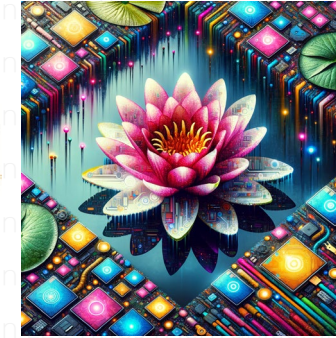

Wearable Technology

Art that integrates wearable technology, combining fashion and digital technology.

패션과 디지털 기술을 결합하여 웨어러블 기술을 통합한 예술.

a cup of coffee

Visualize a cup of coffee designed with a futuristic aesthetic, hinting at aspects of wearable technology. The design of the coffee cup should incorporate sleek lines, high-tech buttons, and digital displays commonly seen in wearable devices. Perhaps it could include touch-sensitive surfaces, holographic content, or advanced biometrics. The color palette should lean towards steely greys and electric blues, representative of technological advancement. The image should have a square aspect ratio, symbolizing balance and stability.

a cute cat

A cute kitten styled with elements of wearable technology. The feline has a collar displaying digital information and a pair of high-tech goggles resting on its forehead. It's sitting comfortably, with its furry tail curled around its tiny paws. The image features a square aspect ratio.

boy with a basket of fruit

A young boy standing tall with a basket filled with colorful fruits. He is dressed in clothes that reflect the idea of wearable technology, his garments have a futuristically stylish look with potential LED lights or a digital fabric, suggesting advanced technological integration. The setting is neutral, focusing on the boy and his fusion of the traditional endeavor of fruit gathering with futuristic elements. This square aspect ratio image emphasizes the vertical stature of the boy, with the basket of fruits contrasting with his technologically modern clothing.

eiffel tower

An image of the iconic Eiffel Tower, rendered with features employing the aesthetic of wearable technology. The design should combine industrial steel structure of the tower with the sleek, modern elements common in gadget design such as touch screens, LED lights or graphical display components. The image should have a square aspect ratio.

sunflowers

A harmonious illustration in a square aspect ratio featuring sunflowers, created with the inspiration drawn from the concept of wearable technology. The scene should display a fusion of technology and nature with sunflowers supplying a sense of natural vitality, displaying elements that are reminiscent of smart devices, illuminating interfaces, or biosensor aesthetics.

water-lily pond

Create an image of water lily pond, incorporating elements of wearable technology. Give it an imaginative mix of vibrant colors and modern design. Add electronic components like LED lights, mini screens, and touch sensors, as reflections on the water. The lily pads should look like smartwatches or small wearable screens. The scene should be in square format, which gives the composition a certain stability and symmetry.

young girls at the piano