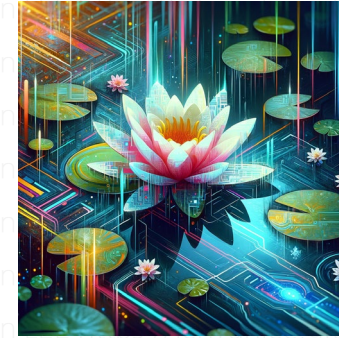

Transhumanist

Art that explores and addresses the themes of transhumanism, including the transformation and enhancement of the human condition through technology.

기술을 통한 인간 조건의 변화와 향상을 포함한 트랜스휴머니즘의 주제를 탐구하고 다루는 예술입니다.

a cup of coffee

Visualize an image of a cup of coffee, illustrated in an avant-garde art style that exemplifies the philosophical movement of transhumanism. The art style should evoke a sense of high technology and human advancement. Conceptualize it with a futuristic appeal, incorporating elements of robotic aesthetics, possibly using chrome or metallic tones and geometric shapes. Pay attention to the square aspect ratio, making sure the composition doesn't lose its balance.

a cute cat

Create an image of an adorable feline, inspired by Transhumanist themes, envisioned with a futuristic, technological twist. The cat could be partially mechanized, showcasing elements of cybernetics or artificial intelligence. The entire image should ideally fit within a square aspect ratio.

boy with a basket of fruit

A vision of a young boy carefully holding a brimming basket of various fruits. This image should evoke a fusion of tradition and technology, reflecting the aesthetics of Transhumanism. Please maintain a square aspect ratio for the entire composition. The boy should display a youthful innocence, while the basket of fruit symbolizes abundance. As for the Transhuman elements, incorporate subtle high-tech details like digital interfaces or mechanical limbs seamlessly integrated with the boy's natural form.

eiffel tower

Image of the Eiffel Tower in a futuristic concept design, possibly integrating elements of advanced technology and cybernetic enhancements, in a square aspect ratio. The theme adheres closely to the Transhumanist vision of augmented reality mixed with landmarks.

sunflowers

A scene featuring sunflowers in a square aspect ratio, reflected through the artistic motifs associated with transhumanism, which emphasizes the transformative power of advanced technology and its potential influence on nature. The image should possess cutting-edge, futuristic vibes, using striking colors and manifold geometric shapes that symbolize the scientific and technological inspirations of this contemporary movement.

water-lily pond

Create an image of a water-lily pond, in a futuristic and technologically-oriented style, with use of vibrant colors and digitally enhanced elements, akin to the genre of transhumanism. The overall composition should be balanced to suit a square aspect ratio.

young girls at the piano

An image representing a transhumanist interpretation of young girls at a piano. To capture the transhumanist style, depict the girls as beings enhanced by advanced technology, glowing with neon lights and fused with mechanized piano elements. The girls could have digital interfaces on their eyes, yet maintain the focus on the piano. The piano itself could be depicted as a futuristic, multi-dimensional object. The entire image should be in a square aspect ratio specifically, maintaining the balance and symmetry within the composition.