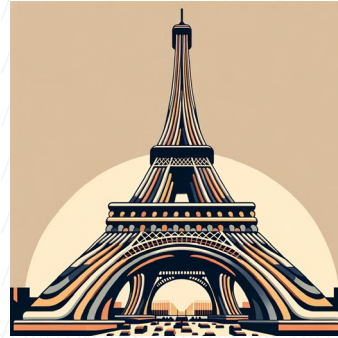

Space Age Design

A design aesthetic influenced by the space exploration age, characterized by futuristic shapes and use of modern materials.

우주 탐사 시대의 영향을 받은 디자인 미학으로, 미래지향적인 형태와 현대적인 소재를 사용하는 것이 특징입니다.

a cup of coffee

Generate an image of a cup of coffee inspired by the design philosophies of the Space Age, characterized by futuristic and streamlined aesthetics, with a focus on extraterrestrial exploration themes. The image should follow a square aspect ratio.

a cute cat

An adorable feline creature visualized in the sleek, chrome style of Space Age Design. The design incorporates futuristic elements, mimicking the aesthetic of the 1960s conquest for space. The aspect ratio of this image is square, emphasizing symmetry and balance.

boy with a basket of fruit

Visualize a young South Asian male, possibly around the age of 10, happily carrying a basket laden with a multiplicity of colorful and ripe fruit. He is placed amidst an environment that mirrors the aesthetic of Space Age Design. Think sleek surfaces, aerodynamic shapes, vibrant color accents, and futuristic elements. The whole composition should achieve a square aspect ratio, symbolizing equilibrium and equal dominance of each aspect of the image.

eiffel tower

Generate an image of the Eiffel Tower executed in a style reminiscent of the Space Age Design aesthetic, known for its futuristic vision and bold, streamlined shapes, embodying optimism and a sense of exploration into the unknown. Preserve a square aspect ratio for the image.

sunflowers

A radical, futuristic design interpretation of sunflowers filling a square canvas. The sunflowers are reimagined with minimalist shapes and metallic colors commonly seen in Space Age Design, incorporating elements of bold geometry and daring structural design. Bold shapes and lines are used to give the flowers a sense of dynamism and movement, emulating the forward-thinking attitude of the 1960s Space Age era.

water-lily pond

Flowing water reflecting the glimmers of cosmic elements, surrounded by an assortment of exotic, alien-like lilies. Central to the scene is an elegantly curved bridge, with futuristic materials and lines borrowing organic shapes mimicking the lilies, mirroring the brightness of distant stars. The image should evoke a sense of tranquility and isolation, with a futurism-influenced edge. This arrangement should fit a square aspect ratio, and must carry elements from the Space Age Design style, that are often characterized by curvilinear shapes, star motifs, and a fascination with the mysteries of the universe.

young girls at the piano

Two young girls of different descents, one Caucasian, the other Hispanic, are seated at a sleek, futuristic piano that reflects the optimism and futuristic elegance of Space Age Design. The scene furthers this aesthetic with round, geometric forms and a palette of primary colors, stark whites, silver, and translucent materials. In the background, there is a square window with a view of stars and planets, reinforcing the Space Age theme. They are earnestly practicing a duet, their expressions focused but joyful. The artwork adopts a square aspect ratio.