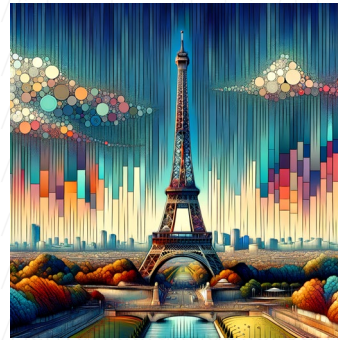

Spectral Music

A compositional technique that focuses on sound spectra, often involving computer analysis of sound waves.

사운드 스펙트럼에 초점을 맞춘 작곡 기법으로, 종종 음파의 컴퓨터 분석이 포함됩니다.

a cup of coffee

A cup of coffee portrayed in an abstract and experimental style resonating with the abstractness and complexity of Spectral music, using a broad color spectrum to capture the ordinary object's essence. The image should be designed in a square aspect ratio.

a cute cat

Generate an image of a cute feline. The art style should remind of Spectral Music and incorporate abstract shapes, unusual combinations and pixel layout to generate complex, unexpected patterns. Maintain a square aspect ratio for the image composition.

boy with a basket of fruit

A South Asian boy holding a bountiful basket of various fruits. The image is to be depicted in the style of Spectral Music, featuring complex array of colors transforming through the frequency spectrum, but rendered visually. The image has a square aspect ratio.

eiffel tower

Depict an interpretation of the Eiffel Tower incorporating characteristics of Spectral Music. Use the use of tone color, timbre, and the texture of acoustic instruments and phenomena to portray the iconic structure. Please ensure the image keeps a square aspect ratio.

sunflowers

Generate an image featuring sunflowers using an approach inspired by the Spectral Music technique, employing meticulous and detailed methods, focusing on the analysis and reconstitution of sound color. Create a composition that captures the color spectrums of the sunflowers, paying attention to detail in a square aspect ratio.

water-lily pond

Imagine a water-lily pond depicted in a style that evokes the concepts of Spectral Music. The composition should incorporate a broad color spectrum playing with light variations and different shades of colors. At the same time, it should emit a serene and ethereal atmosphere evocative of the concept of spectralism in music. Make sure the resulting image has a square aspect ratio.

young girls at the piano

Create an image showcasing two young girls, one of east Asian descent and the other of African descent, learning to play the piano. The environment features a middle eastern aesthetic, with rich, warm tones and intricate patterns. The girls' attire is also influenced by the same culture, adding a touch of traditional elegance to the contemporary scene. The image echoes attributes characteristic of the Spectral Music style, notably the focus on texture and timbre over harmony and melody. The aspect ratio for the artwork is square.