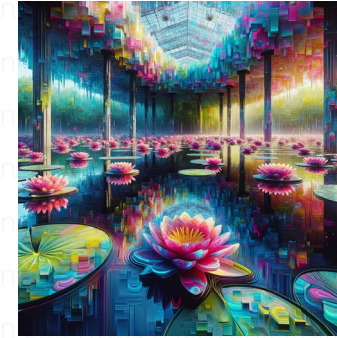

VJing

The art of creating imagery in real-time through technological mediation and for an audience, in synchronization with music.

기술을 매개로 청중을 위해 음악과 동기화하여 실시간으로 이미지를 제작하는 기술입니다.

a cup of coffee

Generate an image of a cup of coffee, presented in the vibrant and dynamic style characteristic of live video performance art, ensuring the result has a square aspect ratio. Please capture the movement, transitions, and layering typically associated with VJing, and use bright colors and strong contrasts to emphasize the fluidity and transformation. Make sure the cup of coffee remains the centerpiece of the image.

a cute cat

An adorable feline pictured via digital montage technique reminiscent of VJing. The cat appears expressive and intrigued, with its ears pointed forward, eyes wide, and fur radiating a silken luster. The background features bright colors and abstract patterns flowing and shifting dynamically to create a captivating visuals. The image follows a square aspect ratio, providing ample space for the intriguing fusion of feline charm and digital artistry.

boy with a basket of fruit

A young boy holding a basket filled with various colorful, ripe fruit. The scene is portrayed in the modern aesthetic similar to VJing, creating a digital, kinetic atmosphere. The style plays with colors, movement and abstract shapes, creating an engaging and vivid still image. The aspect ratio of the image is square, treating each side with equal importance and understanding.

eiffel tower

Eiffel Tower visualized in a dynamic and vivid style, similar to that of VJing, a form of expression that combines live visual mixing with synchronized music. The image presents a mix of various visual and colors effects, including fractals, smoke, lighting, and surreal elements. All of these are characteristic of a VJ performance. The image is presented in a square aspect ratio.

sunflowers

Imagine sunflowers visualized in a dynamic and vibrant style, reminiscent of the visual art form used in electronic music performances, often characterized by rhythmic, abstract patterns and changing colors. Maintain a square aspect ratio for this image.

water-lily pond

Visualize a Water-Lily Pond in an abstract and dynamic style, similar to the aspects found in a VJing performance. The aesthetics should incorporate vivid colors, motion graphics, and various lighting effects. The overall image should conform to a square aspect ratio. The emphasis of the image should be on the beauty and tranquility of the water lilies, the expanse of the pond, and the overall serene environment. Elements to include might be the lily pad covered water surface, blooming water lilies, and the reflections on the pond. The image should maintain a balance between realism and abstract, kinetic aesthetics.

young girls at the piano