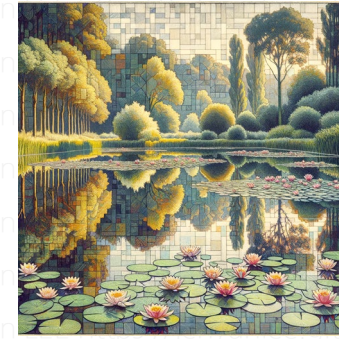

Structuralism

Art influenced by structuralism, focusing on underlying structures and systems.

구조주의의 영향을 받은 예술은 기본 구조와 시스템에 초점을 맞춥니다.

a cup of coffee

A rich, steaming cup of coffee depicted using the principles of Structuralism. Its geometric construction, clear lines, and emphasis on form is expressed in a square aspect ratio. The image places heavy focus on the structural elements of the coffee cup, its contents, and the surrounding ambiance.

a cute cat

An endearing image of a cat, displayed in the artistic style of structuralism. The composition features a precise, formal analysis of the cat's form, applying a logical approach which emphasizes the patterns and systems that build up the image. The color scheme is simplified to hint at the underlying structures of the cat's anatomy. The frame has a square aspect ratio, balancing the aesthetic of the structuralist approach.

boy with a basket of fruit

An image that incorporates the key elements of Structuralism art movement, representing a boy of unspecified descent holding a basket filled bountifully with a variety of fruit. The boy is aged around 10-12 years, dressed in simple, rural clothes. The basket appears to be hand-woven with rough, unprocessed twine and the fruits should be a vibrant, colourful mix of apples, grapes, oranges, bananas and pomegranates. The overall aesthetic should embody the complex, interrelated structures that define the boy's existence and the fruit's essence. The piece should be in square aspect ratio.

eiffel tower

Create a detailed scene showing the Eiffel tower, rendered in the architectural style of Structuralism. The image composition should have a square aspect ratio with symmetrical and balanced elements.

sunflowers

Imagine a vibrant, structured depiction of sunflowers, heavily influenced by the artistic movement of Structuralism. The sunflowers are meticulously arranged, radiating warm shades of yellow and brown. The composition respects a strict geometric order with a well-balanced square aspect ratio. Various elements echo the structuralist principles of interconnectedness and relationships. The forms are broken into smaller shapes, alluding to the structuralism penchant for deconstruction and analysis. The artwork fully captures the essence of nature intertwined with intellectual abstraction. This scene is rendered primarily in oil painting techniques, displaying the brilliant colors and heavy textures typical of this medium.

water-lily pond

A peaceful scene capturing a water-lily pond reflecting images of the surrounding nature. Render this artwork in the style of Structuralism with a focus on layers and relationships rather than individual elements. The overall image should be infused with geometric patterns typical of this artistic movement. Use colors and composition techniques inspired by artworks from before the year 1912. The artwork should be in a square aspect ratio.

young girls at the piano