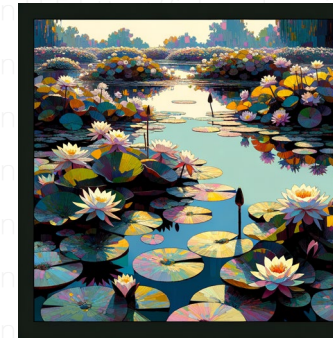

Visual Poetry

Poetry or text-based art where visual elements play a significant role in conveying meaning.

시각적 요소가 의미 전달에 중요한 역할을 하는 시 또는 텍스트 기반 예술.

a cup of coffee

Create an image inspired by Visual Poetry, featuring a cup of coffee. This image should have a square aspect ratio, capturing the essence of words visually intertwined with imagery. Use a blend of text and visual elements to represent the aromatic and invigorating qualities of coffee. Pay attention to the interplay of text, typography and graphical elements.

a cute cat

Generate a charming image of a cute, fluffy, domestic cat with wide, round eyes and playful pose. The scene should embody the poetic charm and storytelling nature of visual poetry. Make sure that the image composition is balanced and pleasing to the eyes. The preferred aspect ratio for the image is square.

boy with a basket of fruit

A visual interpretation of a young Caucasian boy seen from a three-quarters perspective. He is casually dressed, wearing a loose shirt and trousers, with a relaxed demeanor. He is holding a woven wicker basket overflowing with assorted, colorful fruit. The image elements exhibit characteristics of Visual Poetry style; metaphoric forms, symbiotic relationships, and expressive composition. The dimensions of the image adhere to a perfect square aspect ratio.

eiffel tower

Depict the Eiffel Tower framed in a square aspect ratio, but give it an imaginative twist as you would find in the style of Visual Poetry. Picture it surrounded by elegant and mysterious symbols, floating and dancing around it, manipulating the space it occupies. This artistic concept should focus on the conjunction of text and image, resulting in a stunning visual representation that provokes thought and extrapolation. The symbols can consist of letters, numbers, musical notes or other graphical forms. The palette should leverage shades from light pastels to deep indigos.

sunflowers

A square aspect ratio image showcasing sunflowers in a highly metaphorical and symbolic style. Let the sunflowers stand tall, revealing intricate details and colors from golden yellow to burnt orange. Draw the viewer's attention with a clever play of light and shadow, creating an effect of visual poetry.

water-lily pond

A square-aspect ratio image of a water-lily pond, depicted in a style that evokes visual poetry. The scene should include water lilies in full bloom, floating leaves, and a serene body of water that reflects the sky, resulting in a harmony of colors and forms. The style should capture a sense of beauty and tranquility, comparable to those found in verses of a poetic composition.

young girls at the piano

Depict the Imaginative scene of two young girls, one Black and the other Hispanic, engaged in the act of playing a piano. Draw creativity from the movement of the Visual Poetry by focusing on the interplay between symbols, musical notes, and letters streaming around them, thus creating a harmony between text and image. The image should have a square aspect ratio to exude artistic endeavor.