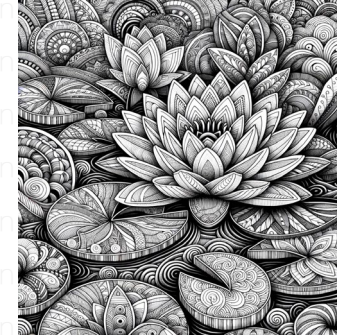

Zentangle

A modern art form that uses repetitive patterns to create a structured design, often used for relaxation and meditation.

반복적인 패턴을 사용하여 구조화된 디자인을 만드는 현대 예술 형식으로, 휴식과 명상에 자주 사용됩니다.

a cup of coffee

A captivating image of a cup of coffee. The style of the image should be reminiscent of the Zentangle method, characterized by its attention to intricate details, elaborate use of patterns, and high contrast. The image should be designed with a square aspect ratio, ensuring balance and symmetry in its overall layout.

a cute cat

Imagine an adorable feline, interpreted through the intricate style often seen in Zentangle art. This artwork should fill a square canvas, creating a balanced composition. The cat could be playing with a yarn ball, or perhaps curled up in a deep slumber. The Zentangle style would lend a whimsical yet sophisticated touch to the image—expect to see a myriad of patterns and designs overlaying the cat's fur, whiskers, eyes, and even the background. The goal is to create a visually stimulating and soothing image that both captures the inherent beauty of the cat and the therapeutic nature of Zentangle art.

boy with a basket of fruit

A Zentangle styled image showing a boy with a basket full of multi-colored fruit. The boy has an expression of joy and excitement, his eyes shining brightly. The basket is sturdy and quaint, overflowing with a variety of fruits like apples, oranges, grapes, and bananas, each outlined with intricate zentangle patterns. The image maintains a square aspect ratio. The whole scene is composed of intricate black and white zentangle patterns, making it a feast for the eyes with its detailed complexity.

eiffel tower

Create an image of the Eiffel Tower using a decorative hand-drawn pattern style with intricate designs. This style resembles Zentangle art and should be made within a square aspect ratio. The picture should be highly detailed showing the tower's unique structure and give it an abstract and sophisticated outlook.

sunflowers

Generate a square-format image of sunflowers detailed with intricate and repeated patterns. The style should be reminiscent of Zentangle, which is characterized by non-directional, non-representational, monochrome, intricate designs. The image should be filled with dense, tangled patterns that create a sense of depth and dimension, while the sunflowers themselves maintain their iconic shape and structure.

water-lily pond

Generate an image of a Water-Lily Pond considering the intricate, monochromatic, and abstract patterns characteristic of Zentangle art. Please prioritize a square aspect ratio for the final result.

young girls at the piano

A highly detailed and intricate depiction in the square aspect ratio of two young girls, one Caucasian and one Black, seated side-by-side at a piano. Their fingers gently press the keys, producing an intriguing melody. The texture of the image is reminiscent of traditional Zentangle designs, emphasizing patterned intricacy, black and white contrasts, and a meditative focus.