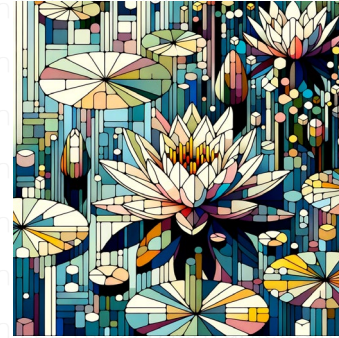

Synthetic Cubism

A later phase of Cubism, characterized by simpler shapes and brighter colors.

큐비즘의 후기 단계로, 더 단순한 형태와 밝은 색상이 특징입니다.

a cup of coffee

An still life image in the approach of early 20th-century innovative art movement, using gouache technique. This scene takes inspiration from Synthetic Cubism. The focal point is a cup of coffee depicted with multiple overlapping perspectives and a fusion of forms. The cup features a geometric design and there is the appearance of fragmented objects. The composition should be balanced to fit within a square aspect ratio.

a cute cat

Create an image of a cute cat, utilising a style characterised by the use of geometric forms, disjoint perspectives, and bold, expressive textures, reminiscent of the Synthetic Cubism art period. The overall layout should conform to a square aspect ratio.

boy with a basket of fruit

An image of a young male in a square aspect ratio, captured in the style mirroring key aspects of Synthetic Cubism. He bears a basket abundant with varied fruits. The scene should feature distinct facets, bold shapes and overlapping structures typical to the art movement. Colors should be muted and earthy, contrasting with the brighter tones of the fruits. The depiction should demonstrate the merging of the abstract and the tangible, as was characteristic of the Synthetic Cubism era.

eiffel tower

Generate an image of the Eiffel Tower done in a style reminiscent of the Synthetic Cubism period, with geometric shapes and collage-like elements. The image should have a square aspect ratio.

sunflowers

Create a composition that employs a Synthetic Cubism style, featuring an arrangement of sunflowers. The painting should adopt a square aspect ratio showcasing fragmented, superimposed perspectives typical of Cubism. The main colours should be subdued tones and the use of collage-like textures and surfaces should be present.

water-lily pond

Create a detailed and color-rich representation of a Water-Lily Pond. The image should follow the principles and geometry-focused aesthetics of Synthetic Cubism. Features to highlight should include an array of cubic shapes and fragments forming distinguishable lilies, water formations, and possibly surrounding foliage. Keep in mind that the image should be designed in a square aspect ratio to reinforce the cubist stylistics.

young girls at the piano

Two young girls seated at a piano. The scene is reminiscent of Synthetic Cubism, characterized by simple geometric shapes, flat planes of color, and multiple overlapping viewpoints in a single image. The composition is set in a square aspect ratio, emphasizing the balance and order typical of Cubism. The girls are engrossed their piano playing, displaying intense concentration. The piano has an antique feel, reflecting the era when Cubism was at its peak. A vibrant palette that brings together a variety of contrasting colors is evident in this scene.