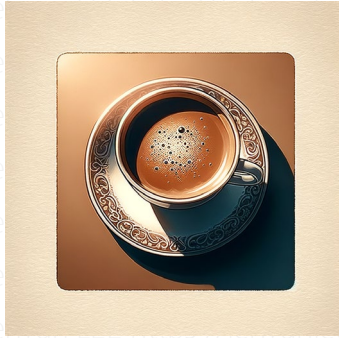

Tempera

A permanent, fast-drying painting medium consisting of colored pigments mixed with a water-soluble binder medium, usually glutinous material such as egg yolk.

유색 안료와 수용성 바인더 매체(일반적으로 달걀노른자와 같은 글루텐성 물질)가 혼합된 영구적이고 빠르게 건조되는 페인팅 매체입니다.

a cup of coffee

Visualize an image with a square aspect ratio. In the middle, there's a cup of coffee neatly placed on a delicate saucer, casting a tiny shadow underneath. The style of this piece is reminiscent of the use of tempera in art, which gives the image a laid-back and organic atmosphere. The aroma is virtually palpable and the foam on the coffee demonstrates the perfect brewing. The colors should combine the rich browns of the coffee with the ambient background offers a sense of serenity and relaxation.

a cute cat

Visualize a charming domestic feline, sat comfortably, using a style reminiscent of traditional Tempera art, recognized for its dense colors and detailed brushwork. Please maintain a square aspect ratio to frame the image.

boy with a basket of fruit

A scene depicting a young Caucasian boy standing with a basket full of various fruits. His clothing should be traditional of a past era, loosely draped around him. The style of the image should capture key aspects of the Tempera painting technique such as bold, bright colors, and clear, simplified forms. Make sure to give the image a square aspect ratio to emphasize the central subject.

eiffel tower

The Eiffel Tower as viewed from a distance in a square aspect ratio. Style reminiscent of pre-1912 artists, harnessing the vibrant colors and bold brush strokes commonly associated with the tempera painting medium commonly used during that period. The tower reaches high into the sky, its iron latticework contrasted against a lively sky. The foreground should have some typical Parisian features such as old architecture or trees, while keeping the focus on the iconic Eiffel Tower.

sunflowers

Create an image that showcases vibrant sunflowers using a square aspect ratio. The style should be reminiscent of the Tempera artistic tradition, known for its distinct texture and lasting durability.

water-lily pond

A serene water-lily pond depicted in a style reminiscent of art pieces that use tempera as a primary medium, emphasizing bold pigments, translucent layers, and a texture that mirrors early Renaissance works. This scene is square in aspect ratio, focusing on the lily pads floating on the calm waters, with delicate white and pink lily flowers basking under the warm sunlight. The reflecting sky in the water subtly duplicates the blues and pinks of the dawn, with a far-off woody ambience painted on the horizon. Details showcase crisp lines, defined shapes, imparting a harmonious blend of natural elements in a spatial symphony.

young girls at the piano