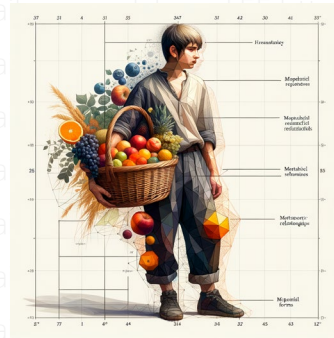

Visual Poetry

Poetry or text-based art where visual elements play a significant role in conveying meaning.

시각적 요소가 의미 전달에 중요한 역할을 하는 시 또는 텍스트 기반 예술.

a cup of coffee

Create an image inspired by Visual Poetry, featuring a cup of coffee. This image should have a square aspect ratio, capturing the essence of words visually intertwined with imagery. Use a blend of text and visual elements to represent the aromatic and invigorating qualities of coffee. Pay attention to the interplay of text, typography and graphical elements.

a cute cat

Generate a charming image of a cute, fluffy, domestic cat with wide, round eyes and playful pose. The scene should embody the poetic charm and storytelling nature of visual poetry. Make sure that the image composition is balanced and pleasing to the eyes. The preferred aspect ratio for the image is square.

boy with a basket of fruit

A visual interpretation of a young Caucasian boy seen from a three-quarters perspective. He is casually dressed, wearing a loose shirt and trousers, with a relaxed demeanor. He is holding a woven wicker basket overflowing with assorted, colorful fruit. The image elements exhibit characteristics of Visual Poetry style; metaphoric forms, symbiotic relationships, and expressive composition. The dimensions of the image adhere to a perfect square aspect ratio.

eiffel tower

Depict the Eiffel Tower framed in a square aspect ratio, but give it an imaginative twist as you would find in the style of Visual Poetry. Picture it surrounded by elegant and mysterious symbols, floating and dancing around it, manipulating the space it occupies. This artistic concept should focus on the conjunction of text and image, resulting in a stunning visual representation that provokes thought and extrapolation. The symbols can consist of letters, numbers, musical notes or other graphical forms. The palette should leverage shades from light pastels to deep indigos.

sunflowers

A square aspect ratio image showcasing sunflowers in a highly metaphorical and symbolic style. Let the sunflowers stand tall, revealing intricate details and colors from golden yellow to burnt orange. Draw the viewer's attention with a clever play of light and shadow, creating an effect of visual poetry.

water-lily pond

A square-aspect ratio image of a water-lily pond, depicted in a style that evokes visual poetry. The scene should include water lilies in full bloom, floating leaves, and a serene body of water that reflects the sky, resulting in a harmony of colors and forms. The style should capture a sense of beauty and tranquility, comparable to those found in verses of a poetic composition.

young girls at the piano

Depict the Imaginative scene of two young girls, one Black and the other Hispanic, engaged in the act of playing a piano. Draw creativity from the movement of the Visual Poetry by focusing on the interplay between symbols, musical notes, and letters streaming around them, thus creating a harmony between text and image. The image should have a square aspect ratio to exude artistic endeavor.