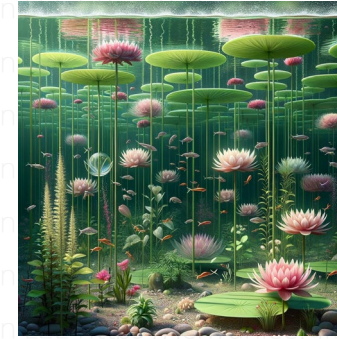

Underwater

Art that is created or installed underwater, often exploring themes of marine life and ocean conservation.

해양 생물과 해양 보존을 주제로 수중에서 제작되거나 설치되는 예술 작품입니다.

a cup of coffee

Please generate an image of a cup of coffee, executed in a creative manner reminiscent of the scene found underwater. The image should have a square aspect ratio.

a cute cat

Create an image of a cute feline creature, subtly hinting at an underwater theme. The setting should be immersed in soothing blue shades, filled with sea vegetation, bubbles and soft ripples of light filtered through the water. The cat itself emanates a sense of peaceful curiosity, as if ready to embark on an oceanic treasure hunt. The image should retain a square aspect ratio.

boy with a basket of fruit

An image depicting a young boy with a basket brimming with fresh, colourful fruit, rendered in an underwater-styled aesthetic. The boy has an expression of joy and excitement on his face. Perhaps it's his first underwater adventure and he's been tasked with collecting marine fruits. The water has a peaceful, serene blue hue that contrasts pleasingly with the vibrant colours of the fruit. Glowing particles float around to mimic the shimmering water particles. The image maintains a square aspect ratio.

eiffel tower

An interpretation of the Eiffel Tower submerged under water, giving an illusion of an underwater world. The image should have a square aspect ratio. It should clearly depict the distinctive shape and structure of the Eiffel Tower, now reimagined as a part of the underwater realm. The scene should include marine life-like fishes and coral reefs around the tower, and the water should have a rich, deep blue hue. Light should be filtering through the water from above, creating a mystical ambiance.

sunflowers

Imagine a scene of sunflowers under realistic underwater conditions. The sunflowers should display adaptations to the aquatic environment, perhaps with wavy motion, bubbles emanating from them, or a shimmering effect created by the underwater light. Complement the scene with a thriving marine life like small fishes peeking from behind the sunflower leaves, tiny crustaceans clinging onto the stems and corals surrounding the sunflower garden. The image should have a square aspect ratio, giving equal weight to all aspects of the underwater sunflower scene.

water-lily pond

Imagine the serene scene of a water-lily pond. Visible below the transparent surface of the water are the rotund green lily pads, their beautiful, blooming pink flowers, and slender stalks reaching downwards into the depths. Various aquatic plants and small fish flit about, creating a picture of underwater tranquility. The entire scene is designed with a square aspect ratio.

young girls at the piano