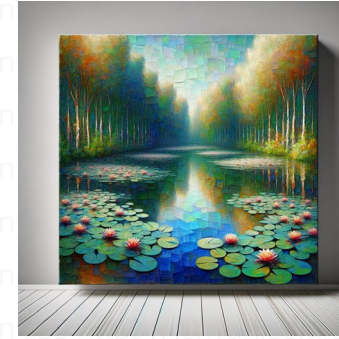

Zombie Formalism

A term coined to describe artworks that combine the aesthetics of abstract expressionism, minimalism, and pop art.

추상 표현주의, 미니멀리즘, 팝아트의 미학을 결합한 예술 작품을 설명하기 위해 만들어진 용어입니다.

a cup of coffee

Create an image in a non-representational, process-intensive style reminiscent of the Zombie Formalism movement. The focus should be a cup of coffee conforming to a square aspect ratio. The art style should emphasize the random, the accidental, and the process, utilizing layered paint, unique textures and abstract forms.

a cute cat

A charming feline, evoking the spirit of Zombie Formalism. Think monochromatic shades, gestural abstractions, and an emphasis on texture. The arrangement is square in aspect ratio. The focus here rests on the aesthetic contribution of the cat and how its presence interacts with the abstract environment.

boy with a basket of fruit

An image depicting a boy carrying a basket full of vibrant and various fruits, set in a style that resonates with Zombie Formalism. The artwork holds a square aspect ratio, focusing the viewers' attention on the boy and his bountiful basket of fruits. The Zombie Formalism style adds a sense of abstract energy and organic chaos to this simple, everyday scene, enriching it with unexpected depth and complexity.

eiffel tower

Please generate a square aspect ratio image of the Eiffel Tower through the artistic expression of Zombie Formalism, emphasizing the abstract, raw, and non-representational aspects that define this artistic movement. Fill the spectacle with tangled lines, smudged colors, and chaotic elements that demonstrate the blend of intention and randomness typical of this style.

sunflowers

Create an image of sunflowers employing the visual characteristics of Zombie Formalism: characterized by large swaths of color, layering of paint and a minimalistic approach. The image should have a square aspect ratio.

water-lily pond

Imagine a depiction of a Water-Lily Pond. The artistic style echoes the principles of Zombie Formalism, characterized by abstract imagery, reapplied techniques, and a detached attitude. The canvas is perfectly square in shape, reflecting symmetry. This scene blends nature's tranquility with the unpredictability of contemporary abstract aesthetics.

young girls at the piano

Two young girls seated at a piano in an ambiguous yet influential art style that reflects the concept of Zombie Formalism. The image possesses a square aspect ratio, where the horizontal and vertical proportions are identical. The essence of nonfigurative, repetitive, and minimalist elements of the said artistic movement is visually present. The artwork mainly focuses on texture and surface rather than representational content, with the intrusion of monochromatic tones and shades.