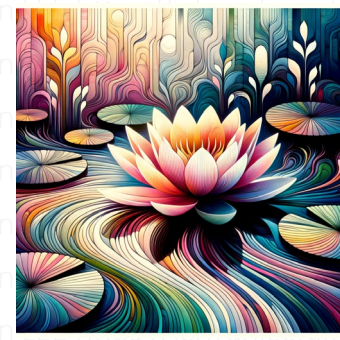

Spectral Music

A compositional technique that focuses on sound spectra, often involving computer analysis of sound waves.

사운드 스펙트럼에 초점을 맞춘 작곡 기법으로, 종종 음파의 컴퓨터 분석이 포함됩니다.

a cup of coffee

A cup of coffee portrayed in an abstract and experimental style resonating with the abstractness and complexity of Spectral music, using a broad color spectrum to capture the ordinary object's essence. The image should be designed in a square aspect ratio.

a cute cat

Generate an image of a cute feline. The art style should remind of Spectral Music and incorporate abstract shapes, unusual combinations and pixel layout to generate complex, unexpected patterns. Maintain a square aspect ratio for the image composition.

boy with a basket of fruit

A South Asian boy holding a bountiful basket of various fruits. The image is to be depicted in the style of Spectral Music, featuring complex array of colors transforming through the frequency spectrum, but rendered visually. The image has a square aspect ratio.

eiffel tower

Depict an interpretation of the Eiffel Tower incorporating characteristics of Spectral Music. Use the use of tone color, timbre, and the texture of acoustic instruments and phenomena to portray the iconic structure. Please ensure the image keeps a square aspect ratio.

sunflowers

Generate an image featuring sunflowers using an approach inspired by the Spectral Music technique, employing meticulous and detailed methods, focusing on the analysis and reconstitution of sound color. Create a composition that captures the color spectrums of the sunflowers, paying attention to detail in a square aspect ratio.

water-lily pond

Imagine a water-lily pond depicted in a style that evokes the concepts of Spectral Music. The composition should incorporate a broad color spectrum playing with light variations and different shades of colors. At the same time, it should emit a serene and ethereal atmosphere evocative of the concept of spectralism in music. Make sure the resulting image has a square aspect ratio.

young girls at the piano

Create an image showcasing two young girls, one of east Asian descent and the other of African descent, learning to play the piano. The environment features a middle eastern aesthetic, with rich, warm tones and intricate patterns. The girls' attire is also influenced by the same culture, adding a touch of traditional elegance to the contemporary scene. The image echoes attributes characteristic of the Spectral Music style, notably the focus on texture and timbre over harmony and melody. The aspect ratio for the artwork is square.