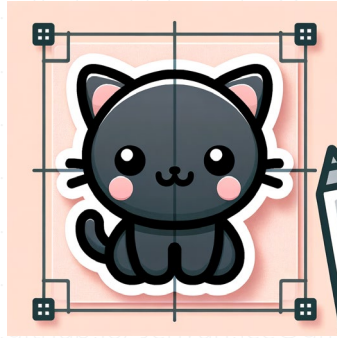

Sticker

A form of street art where stickers are used to convey messages or create designs in public spaces.

스티커를 사용하여 공공장소에서 메시지를 전달하거나 디자인을 만드는 거리 예술의 한 형태입니다.

a cup of coffee

Generate a square image depicting a cup of coffee, designed in a playful, bold, and simple style reminiscent of modern stickers.

a cute cat

Generate a cute cat, designed to resemble the delightful simplicity and eye-catching appeal of a sticker, keeping in mind a square aspect ratio for the design.

boy with a basket of fruit

A young Caucasian boy holding a woven basket that's overflowing with various ripe fruits such as apples, oranges, grapes, and pears. He's depicted in a stylized manner reminiscent of early 20th century artwork. The image should have a square aspect ratio.

eiffel tower

Create a stylized representation of the Eiffel Tower retaining a square aspect ratio. The illustration should resemble a funky, bright, and simple aesthetic characteristic of sticker design.

sunflowers

A vivid and brightly colored cartoon-like image of sunflowers. The square composition is filled with these radiant yellow flowers, with intricate detail showing their circular brown centers and lush green leaves. The overall image should have a playful vibe, akin to the simplicity and boldness found in sticker design.

water-lily pond

Create an image showing a water-lily pond with vivid colours in a sticker-like style. This image should be presented in a square aspect ratio, featuring floating lily pads and blossoming water-lilies prominently. Yellow and pink color tones of the lily flowers should contrast with the green lily pads and dark blue water, enhancing the overall visual appeal.

young girls at the piano

A depiction of two young females of undisclosed descent, seated at a grand piano. They are actively engaged in playing a duet, their hands poised over the keys. The room has warm, soft lighting casting dramatic shadows. The whole visual is to be rendered reminiscent of the systematic yet fluid style of classicist painters known for their careful attention to detail and precise brushwork. Recall the square layout of a sticker for the aspect ratio.