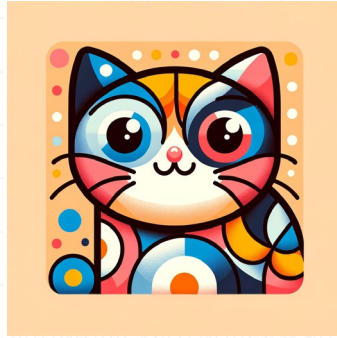

Toyism

A contemporary art movement that originated in the 1990s in the Netherlands. This style is characterized by the use of playful imagery and bright colors.

1990년대 네덜란드에서 시작된 현대 미술 운동입니다. 이 스타일은 장난기 넘치는 이미지와 밝은 색상을 사용하는 것이 특징입니다.

a cup of coffee

An image of a cup of coffee presented in a colorful, geometric style that is similar to the art movement from the early 20th century known as Cubism, but with the playful and distinctive narrative elements characteristic of fables and fairy tales. The image should adhere to a square aspect ratio.

a cute cat

A sweet-looking feline characterized with bold colors, flat surfaces, and simplified shapes, reflecting key elements of the Toyism art movement. Keep the image composition to a square aspect ratio.

boy with a basket of fruit

An image of a cheerful, Caucasian boy with a basket full of various fruits. The boy seems to be completely immersed in his task of carrying around this basket. The image should be executed in a style that is colorful, playful and geometrical similar to the Toyism art movement. The overall composition should be kept in a square aspect ratio.

eiffel tower

An image of the Eiffel Tower, stylized in a manner reminiscent of Toyism. The image should have clear, bold colours, geometric patterns, and a focus on playfulness and imagination. The aspect ratio of the image should be square.

sunflowers

Square aspect ratio image of a field of sunflowers vividly colored, with high contrast, bold lines and simplified geometric shapes, adhering to the style elements used in the global art movement of the early 20th century which strongly emphasized clarity and objectivity, and typically seen in movements like Toyism. The whole scenery should capture the bursting energy of a sunny day in the countryside.

water-lily pond

A pond filled with water-lilies, painted in an abstract and vibrant style similar to the early 20th century art movements, with geometric shapes and thick lines. The scenic representation is square aspect in ratio, showcasing the serenity of nature in its most colorful form.

young girls at the piano

An image inspired by the vibrancy and simplicity often associated with artwork before 1912, featuring two young girls engrossed in playing a piano. Both girls are focused on the music, one girl hands poised over the keys while the other is following along with sheet music. The scene is dramatically confined to a square aspect ratio to focus the viewer's attention. The room they are in is richly furnished, suggestive of a serene, indoor environment that encourages creativity and art. The artwork is colourful and uses flat textures, capturing the characteristics of artwork from an era prior to 1912.