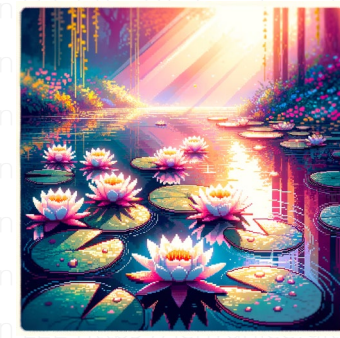

Video Game

Artistic imagery and designs created for or inspired by video games.

비디오 게임을 위해 제작되었거나 비디오 게임에서 영감을 받은 예술적 이미지와 디자인.

a cup of coffee

Render an image with a square aspect ratio featuring a steaming cup of coffee. The art style should be reminiscent of classic video game graphics, with pixelated details and vibrant colors.

a cute cat

Generate a cute cat as a character in a retro-style video game setting. This gaming environment is reminiscent of the 8-bit era, with pixelated artifacts and a signature square aspect ratio. The cat can be interactive, seeming like it's ready for the next move in the game, while maintaining an undeniable charm and adorability.

boy with a basket of fruit

Visualize a Hispanic boy holding a bountiful basket filled with richly-colored, fresh fruits. He should be depicted in a pixel art style, reminiscent of 8-bit video games, with a charming and vibrant aesthetic. The style should emulate the simplicity and charm of classic video games. The image should be square in aspect ratio suggesting a harmonious and balanced composition.

eiffel tower

A square aspect ratio representation of the Eiffel Tower inspired by the aesthetic of classic video games. The structure should appear as towering and majestic, illuminated by starlight. Each beam and crossbar should seemingly be assembled from pixelated blocks, harking back to the 8-bit era of gaming. The surroundings, including Parisian streets and French-style buildings, should also follow the same pixel-art design. Makes sure to avoid any identifiable characters or logos associated with any specific video games.

sunflowers

A vibrant array of bright yellow sunflowers dramatically filling the frame. The environment and atmosphere bring forth an aesthetic reminiscent of a classic video game scene, with each pixel telling a story. The image should be perfectly square to maintain the aspect ratio. Imagine an 8-bit or 16-bit game sprite, but with the intricate detail of each sunflower petal, the deep green of their stalks, and complexity of their seed-filled centers. The sky in the backdrop is a clear azure, creating a beautiful contrast to the burning yellow of the sunflowers.

water-lily pond

Visualize a serene water-lily pond inspired by the concept of video game aesthetics, showcasing vibrant colors, pixelated textures, and fantastic elements that would typically be found in a classic adventure game. The image should have a square aspect ratio, highlighting the lilies sitting peacefully on the water surface, with soft reflections of the surrounding environment and light beams cutting through the serene air.

young girls at the piano

Two youthful females are at the piano, crafted in a video game art style. The imagery should be held within a square aspect ratio. They are diligently practicing a classical piece, their fingers dancing on the ivory keys. The environment around them is calming, with shaded ambient lighting contributing to the focus on their shared music passion.