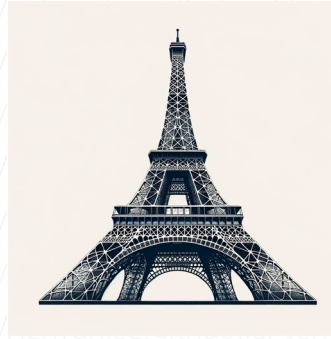

Web

Art that uses the internet as its primary medium, often interactive and dynamic.

인터넷을 주요 매체로 사용하는 예술은 종종 인터랙티브하고 역동적입니다.

a cup of coffee

A still life scene depicting a cup of coffee. The image should capture the aesthetic of 19th century still life paintings, featuring the coffee's rich color and the intricate designs on the coffee cup. The aspect ratio of this image should be square.

a cute cat

Create an image of a cute cat, encapsulating the aesthetics of the late 19th-century art when pictures were meticulously hand-drawn, with rich detail and color, in a square aspect ratio that is synonymous to the modern digital sharing platform used globally. This should merge the old-world charm with contemporary sensibilities.

boy with a basket of fruit

An Asian boy holding a basket full of various fruits. The style should be reminiscent of dramatic contrasts between light and dark, strong emphasis on outlines, and simplicity in forms, similar to a Weber-style but certainly not the exact replication of it. The medium used should be a mix of intensity and softened edges as is common in classical oil paintings. The aspect ratio should be square.

eiffel tower

An image of the Eiffel Tower. Its form and structure retains its iconic appearance but is now displayed in the distinctive, intricate patterns of a spider web. The image maintains a square aspect ratio, having equal width and height.

sunflowers

Create an image of yellow sunflowers set against a blue sky with a 1:1 square aspect ratio. The style should be characterized by vibrant colors, abstract forms, and expressive contrasts, akin to the pre-1912 artistic movements.

water-lily pond

Imagine an image of a serene water-lily pond. The lilies floating on the still waters in shades of pink and white. The lush green foliage surrounding the pond provides an enchanting backdrop while reflecting off the water. The color palette is rendered in the style of romantic realism, evoking the essence of 19th-century English artist James Webb. The canvas is brimming with detailed brushwork, capturing the play of light and shadow on water and foliage. The medium primarily used for this painting is oil, providing depth and texture. The picture is presented in a square aspect ratio.

young girls at the piano

Two young girls, one Caucasian and the other Hispanic, seated side by side at an old, wooden piano. The girls are dressed in age-appropriate casual clothing, engrossed in playing the piano, their fingers dancing over the keys in unison. The piano is situated against a pale coloured wall decorated with faded music notes which gives an aesthetic touch of old-world charm. This image is done in the style of 19th-century romanticism, featuring soft brush strokes and muted colours, presented in a square aspect ratio.