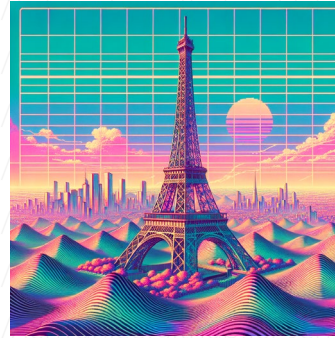

Vaporwave

A microgenre of electronic music and an Internet meme that emerged in the early 2010s, characterized by a nostalgic or surrealist engagement with the popular entertainment, technology and advertising of previous decades.

2010년대 초반에 등장한 전자 음악의 마이크로 장르이자 인터넷 밈으로, 지난 수십 년간의 인기 엔터테인먼트, 기술 및 광고에 대한 향수 또는 초현실주의적 참여가 특징입니다.

a cup of coffee

Generate an image that encapsulates the ambiance of 80s and 90s aesthetics, reminiscent of the Vaporwave art genre, of a cup of coffee. The image should bear hallmark characteristics such as pastel colors, faded neon hues, and a grainy texture for an element of nostalgia. The image should hold a square aspect ratio, well suited to the symmetric design. Relinquishing all the limiting bonds of reality, the cup may float in this ethereal plane, sending ripples through its vaporwave surroundings.

a cute cat

Create an image of a cute cat in a setting soaked with pastel hues, incorporating aesthetics which capture the essence of the Vaporwave genre such as retro-futuristic outlook, dramatic sunsets, pixelated visuals, and digital themes like grids or 3D-rendered shapes. Ensure the final image maintains a square aspect ratio.

boy with a basket of fruit

A picture that captures vaporwave aesthetics, portraying a young boy of undetermined descent holding a basket brimming with an assortment of colorful fruits, all set in a square aspect ratio. The boy is presented in a relaxed but attentive posture, demonstrating the care he's putting into holding this weighty basket, as the fruits seem to spill over the edge. The scene should glow with saturated pastel hues typical of vaporwave, intermingled with retro digital elements such as low-resolution textures and early computer graphics motifs.

eiffel tower

An image of the Eiffel Tower interpreted with an aesthetic reminiscent of Vaporwave. The composition follows a square aspect ratio, incorporating saturated pastel hues, vibrant digital landscapes, and a nostalgic sense of surrealism that epitomizes the Vaporwave genre.

sunflowers

Imagine a square aspect ratio image filled with sunflower fields, illuminated by a soft pink and blue gradient that's a signature of the Vaporwave aesthetic. Dark purple palm trees silhouetted against the neon sky in the background, pixelated sun low on the horizon. The colors should be oversaturated, with a focus on pastels and neon hues. The image should have a retro, dreamy feeling, reminiscent of old computer graphics but with a modern twist. Elements of Greek statues, grids, and 80s consumer culture icon can be woven subtly into the background.

water-lily pond

Reimagine Water-Lily Pond with a Vaporwave aesthetic influence. Capture the essence of the original artwork by focusing on the key elements such as the serene pond, blooming water lilies, and the green foliage. Incorporate vibrant pastel hues and 80s/90s nostalgia typical of vaporwave. Use the elements of digital and surreal art inspired by cyberculture. Retain the square aspect ratio.

young girls at the piano