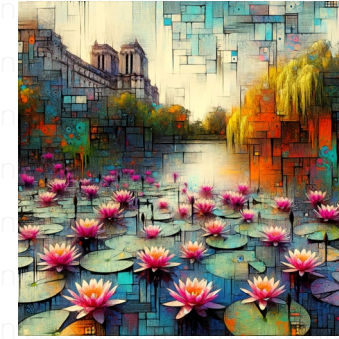

Urban Contemporary

An art style that combines elements of street art and contemporary art, often reflecting urban lifestyles and themes.

거리 예술과 현대 미술의 요소를 결합한 예술 스타일로, 도시의 라이프스타일과 테마를 반영하는 경우가 많습니다.

a cup of coffee

Generate an image in a square aspect ratio depicting a steaming cup of coffee, styled with the vibrant colors, bold lines, and mix of realistic and abstract elements typically seen in Urban Contemporary art.

a cute cat

Create a charming image of a cute feline, illustrated artistically in the style of Urban Contemporary. The composition should maintain a square aspect ratio. The color palette should lean towards vibrant and bold hues, to truly embody the visual energy of this artistic style. Details such as graffiti-like scribbles, stencils, or picture-in-picture to reflect street art commonly associated with Urban Contemporary art would greatly enhance the image.

boy with a basket of fruit

Image of a young Black boy holding a vibrant basket filled with assorted fruits such as apples, oranges, and bananas. The boy is radiating a warm smile on his face, showing his excitement and joy. He is dressed in contemporary urban style clothing - a colorful baseball cap, a trendy t-shirt, and jeans. The setting is a bustling cityscape with graffiti murals adorning the walls and skyscrapers in the background. The image is created in the style of Urban Contemporary Art, characterized by its bold lines, vibrant colors, and intricate details. The overall aspect ratio of the image is square.

eiffel tower

An interpretation of the Eiffel Tower featuring elements of the Urban Contemporary style. The image should feature the distinct geometry and complex metal framework of the Eiffel Tower, but it's interpreted with a modern urban flair featuring graffiti, vibrant colors, and an influence of street culture. The aspect ratio of the image should be maintained as a square, providing balance and equality in the composition.

sunflowers

A vibrant and square aspect ratio image capturing the theme of urban contemporary art featuring sunflowers. The work should emphasize bold lines, bright colors, and complex textures, echoing the stylistic qualities of street art. The sunflowers should stand out, with their golden hues contrasting vividly against the urban backdrop.

water-lily pond

Depict a square aspect ratio image of a Water-Lily Pond with visual influence from urban contemporary art style. Emphasize architectural elements and graffiti-like texturing interwoven harmoniously with picturesque nature details, particularly the vibrancy of the water lilies, the stillness of the pond, and the encompassing serenity.

young girls at the piano