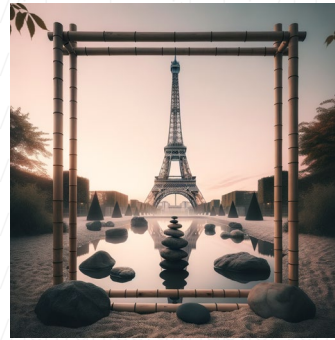

Zen

Art influenced by the principles of Zen Buddhism, focusing on simplicity, naturalness, and a sense of calm.

단순함, 자연스러움, 평온함을 중시하는 선불교의 원리에 영향을 받은 예술입니다.

a cup of coffee

Visualize an image in a square aspect ratio of a cup of coffee. The cup is sitting on a table and steam gently rises from the rich, dark beverage. The setting embodies the 'Zen' design aesthetics, characterized by simplicity and serenity. The scene should embody tranquility and peace, with natural elements such as bamboo or stones subtly included, adhering to the principles of Zen, similar to traditional Japanese ink wash paintings.

a cute cat

Create an adorable feline situated amidst subtle elements of Zen aesthetics. The overall composition should manifest harmony, tranquility and simplicity characteristic of Zen. Please ensure that the illustration maintains a square aspect ratio.

boy with a basket of fruit

A young Asian boy holding a basket full of luscious fruits. The aesthetic is in the calming and composed style of Zen approach, using techniques consistent with traditional Asian art. The design should have a square aspect ratio.

eiffel tower

Capture a calming, minimalist, and harmonious image of the Eiffel Tower reflecting the principles of Zen aesthetics. The image should abide by a square aspect ratio, framing the structure amidst simple natural elements like water and stone.

sunflowers

A square aspect ratio image embodying the Zen art style, featuring sunflowers. Display simplistic and minimalistic aesthetics, highlighting natural elements, tranquillity and fields of bright, blooming sunflowers gently swaying with the dissipating golden sun rays. The picture should celebrate the harmony of nature and practice the Zen ideology's core beliefs in the importance of tranquillity, simplicity, and natural beauty.

water-lily pond

Imagine a serene water-lily pond inspired by the tranquillity, simplicity and naturalness of Zen aesthetics. The limpid pond is filled with floating lily pads and blooming water-lilies creating a palette of soft greens and whites. The pond is surrounded by tranquillity, lush greenery and whispering reeds that gently sway with each breeze. An overall harmony is maintained between the varying elements of the setting symbolizing the Zen principle of balance and unity. The image has a perfect square aspect ratio which conveys a sense of symmetry and balance that complements the Zen aesthetic.

young girls at the piano

Two young girls of different descents, one South Asian and another Hispanic, are seated in front of a piano. They are deeply engrossed in creating music together, their delicate fingers dancing across the keys. Their surroundings reflect a Zen-like setting, with a calming minimalist aesthetic. While the vintage piano is a striking contrast, it effortlessly blends in, reinforcing an atmosphere of tranquility and simplicity. The image composition adheres to a square aspect ratio.