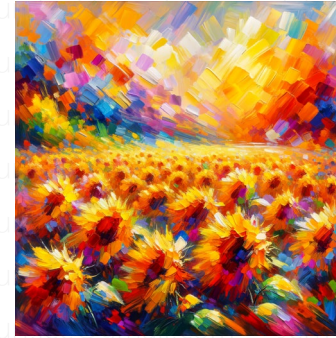

Tachisme

A European painting style of the 1940s and 1950s characterized by spontaneous brushwork, drips, and blobs of paint directly onto the canvas.

1940년대와 1950년대의 유럽 회화 스타일로, 캔버스에 직접 붓으로 붓질하고 물방울을 떨어뜨리며 물감을 묻히는 것이 특징입니다.

a cup of coffee

Generate a square image of a cup of coffee depicted with key aspects of Tachisme such as spontaneous brushwork, drips and blobs of paint, and an emphasis on the physical act of painting. The painting should resemble the energy and emotional intensity of the Abstract Expressionist movement, primarily using oil paints.

a cute cat

A charming cat pictured in a square aspect ratio. This engaging portrait showcases the feline's captivating charm while drawing inspiration from the abstract, intuitive style of Tachisme. The image is a collision of exuberant colors, whimsical brushstrokes, and spontaneous spirit, capturing the dynamism of the artistic era marked by free, non-geometric brushwork.

boy with a basket of fruit

A young boy holding a woven basket overflowing with vibrantly coloured fruits such as apples, oranges, and a bunch of ripe bananas. He is depicted against an abstract background of seemingly random yet controlled brush strokes, representative of the Tachisme art movement. Please maintain a square aspect ratio for this image.

eiffel tower

Display an image showing the Eiffel Tower represented in the style of Tachisme. This image should have a square aspect ratio. Tachisme, an art form known for its spontaneous brushwork, drips and blobs of paint straight from the tube, and focus on the physical act of painting, should be evident in the portrayal of the monument.

sunflowers

A vibrant image that captures a field of sunflowers using key aspects of Tachisme style - featuring a palette rich with vivid colors, spontaneous brushwork, and a sense of energetic movement. The artwork should have a square aspect ratio, strongly emphasizing the intensity of colors, the emotion, and the abstract nature often associated with Tachisme.

water-lily pond

Imagine a vibrant water-lily pond that captures the essence of spontaneous brushwork, fluid forms, and emotionally driven colors, much like the works from the Tachisme school of art. The image artwork should have a square aspect ratio. Note the inherent dynamism that created a sense of rhythm and movement. The color palette should be rich and diverse, mimicking the natural tones found in a serene pond environment.

young girls at the piano

Two young girls, one of Caucasian descent with curly blonde hair, the other of Black descent with short afro hair, are sitting at a piano. They are immersed in a musical moment, their expressions of focus and joy captured. The image style draws inspiration from Tachisme, presented in abstract brush strokes and bold, spontaneous colors layered upon the scene. The image embraces a unique square aspect ratio, bringing the subjects and their shared activity into strong focus while letting the energetic Tachisme style promote emotional intimacy.