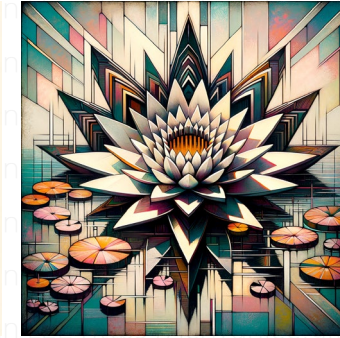

Vorticist Photography

A style of photography associated with the early 20th-century Vorticism movement, emphasizing bold, abstract, and dynamic composition.

대담하고 추상적이며 역동적인 구도를 강조하는 20세기 초 야수주의 운동과 관련된 사진 스타일입니다.

a cup of coffee

Depict an image of a cup of coffee using energetic, angular, and dynamic characteristics that are akin to the art style of the Vorticist movement, which thrived in the early 20th century. Ensure the image is conveyed with the monochromatic, high-contrast, and experimental techniques of early 20th-century photography. The image should have a square aspect ratio.

a cute cat

An endearing feline portrayed through the lens of Vorticist photography, which captures sharp lines and geometric forms in everyday life. This perspective emphasizes the unique shapes within a cat's sleek curves and soft edges. The whole picture is laid out in a square aspect ratio to balance all elements within the frame.

boy with a basket of fruit

Imagine a scene with a boy carrying a basket full of fruit. The surrounding should reflect the style of Vorticist Photography, characterized by bold, angular and fragmented forms emphasizing on dynamism and kinetic energy. The image should preferably be in a square aspect ratio.

eiffel tower

Manifest an image of the Eiffel Tower captured in the style of Vorticist Photography. The captured image should exhibit an intense collision of forms, angular fragmentation, and geometrical construction typical of the Vorticist movement in a square aspect ratio. The scene should reflect an engaging dynamism, breaking away from the traditional smooth perspectives and encapsulating a fresh vision of the urban landscape.

sunflowers

A collection of sunflowers, portrayed in a style reminiscent of early 20th-century Vorticist photography, featuring dynamic, angular lines and dramatic use of contrast. The image is composed with a square aspect ratio, which brings balance and symmetry to the scene.

water-lily pond

Create an image of a water-lily pond characterized by angular, geometric, and machine-like forms, capturing the essence of the Vorticist movement in photography. Ensure the image maintains a square aspect ratio.

young girls at the piano

Two young Caucasian and Hispanic girls engrossed in playing a grand piano. The scene adheres to the abstract and geometric approach characteristic of Vorticist Photography movement and is presented in a square aspect ratio. Objects and elements around are reduced to simple yet dynamic shapes, reflecting the bold and tumultuous spirit of the era. Their expressions reveal deep concentration.