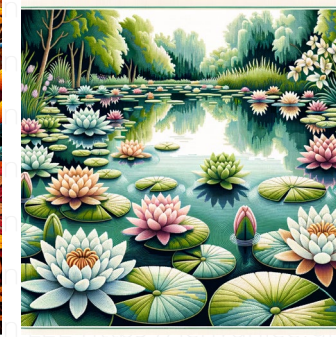

Textile

Art that uses plant, animal, or synthetic fibers to construct practical or decorative objects.

식물, 동물 또는 합성 섬유를 사용하여 실용적이거나 장식적인 물건을 만드는 예술입니다.

a cup of coffee

An image of a cup of coffee composed in a textile-inspired style. The design should be intricate, patterned, and full of textures, much like woven fabrics. Let the steam be decorative and the rich texture of the coffee mimic the threads of a textile masterpiece. The image should have a square aspect ratio.

a cute cat

A cute fluffy cat sits on a surface. Its fur contains hues of cream and smoky gray, interspersed with patches of charcoal black. Its eyes are large, glittering with a sapphire-like sheen, contrasting with its fur. The background is a myriad of soft pastel tones that swirl together, giving the image a serene, dreamlike quality. The image's style is reminiscent of traditional textile patterns, filled with intricate geometric motifs and complex color blends that create a vibrant, tactile feel, with a square aspect ratio, encapsulating the scene perfectly.

boy with a basket of fruit

A boy depicted in the style of traditional textile art. The scene portrays him holding a basket filled with various fresh fruits. He stands against a contrasting yet harmonious background. The aspect ratio of the image should be squared.

eiffel tower

An image that captures the essence of the Eiffel Tower, embodying the characteristics of a textile-style artwork. The depiction should prioritize intricate patterns and textures typical of textiles, with a well-defined square aspect ratio. Color tones can be soft and reminiscent of natural dyes used in ancient textile arts.

sunflowers

An image where the focus is a group of vibrant sunflowers. The style of the image should be reminiscent of textile artworks from the late 19th century, notable for its tactility, patterns, and the use of threads and fabric. The image should be square in aspect ratio, emphasizing the balance and symmetry in its composition.

water-lily pond

Recreate a serene scene of a Water-Lily Pond. In this scenery, water lilies float gracefully along the calm pond. Various shades of green surround the pond, reflecting their captivating hues in the water. This peaceful and tranquil scenery is to be generated in the style of textile art, a technique that uses various forms of yarn, thread, and fabric. It's to be designed in a square aspect ratio, emphasizing symmetry and balance throughout the scene.

young girls at the piano

Renaissance era scene, showing two young girls involved in a peaceful activity. The girls, one of South Asian descent and the other of Hispanic descent are seated at a wooden piano. The image is detailed with the texture and appearances reminiscent of a weave - much like a textile tapestry. The scene is set within a square aspect ratio, bringing the focus directly to the engaging interaction between the two girls and the piano.