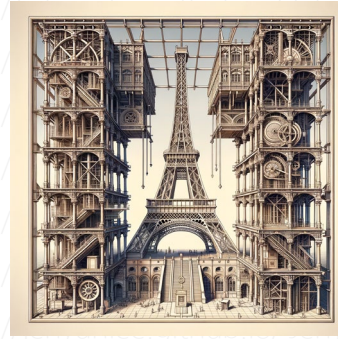

Structuralism

Art influenced by structuralism, focusing on underlying structures and systems.

구조주의의 영향을 받은 예술은 기본 구조와 시스템에 초점을 맞춥니다.

a cup of coffee

A rich, steaming cup of coffee depicted using the principles of Structuralism. Its geometric construction, clear lines, and emphasis on form is expressed in a square aspect ratio. The image places heavy focus on the structural elements of the coffee cup, its contents, and the surrounding ambiance.

a cute cat

An endearing image of a cat, displayed in the artistic style of structuralism. The composition features a precise, formal analysis of the cat's form, applying a logical approach which emphasizes the patterns and systems that build up the image. The color scheme is simplified to hint at the underlying structures of the cat's anatomy. The frame has a square aspect ratio, balancing the aesthetic of the structuralist approach.

boy with a basket of fruit

An image that incorporates the key elements of Structuralism art movement, representing a boy of unspecified descent holding a basket filled bountifully with a variety of fruit. The boy is aged around 10-12 years, dressed in simple, rural clothes. The basket appears to be hand-woven with rough, unprocessed twine and the fruits should be a vibrant, colourful mix of apples, grapes, oranges, bananas and pomegranates. The overall aesthetic should embody the complex, interrelated structures that define the boy's existence and the fruit's essence. The piece should be in square aspect ratio.

eiffel tower

Create a detailed scene showing the Eiffel tower, rendered in the architectural style of Structuralism. The image composition should have a square aspect ratio with symmetrical and balanced elements.

sunflowers

Imagine a vibrant, structured depiction of sunflowers, heavily influenced by the artistic movement of Structuralism. The sunflowers are meticulously arranged, radiating warm shades of yellow and brown. The composition respects a strict geometric order with a well-balanced square aspect ratio. Various elements echo the structuralist principles of interconnectedness and relationships. The forms are broken into smaller shapes, alluding to the structuralism penchant for deconstruction and analysis. The artwork fully captures the essence of nature intertwined with intellectual abstraction. This scene is rendered primarily in oil painting techniques, displaying the brilliant colors and heavy textures typical of this medium.

water-lily pond

A peaceful scene capturing a water-lily pond reflecting images of the surrounding nature. Render this artwork in the style of Structuralism with a focus on layers and relationships rather than individual elements. The overall image should be infused with geometric patterns typical of this artistic movement. Use colors and composition techniques inspired by artworks from before the year 1912. The artwork should be in a square aspect ratio.

young girls at the piano