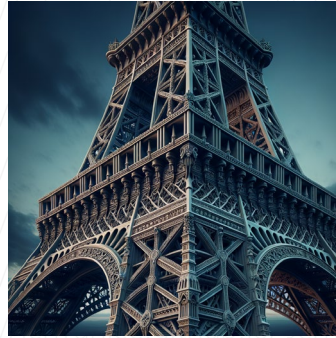

Victorian Gothic

An architectural and artistic style that reflects the Gothic revival movement during the Victorian era.

빅토리아 시대 고딕 양식의 부흥 운동을 반영하는 건축 및 예술 양식입니다.

a cup of coffee

Create an image of a cup of rich, steaming coffee. The presentation should be in the Victorian Gothic style, exhibiting features such as dramatic contrasts, ornate details, and dark, somber tones. There might be high arches, pointed elements, and intricate carvings giving it a imposing stately character while still being visually enticing. The image should be in a square aspect ratio, emphasizing the balance and symmetry inherent in both the shape of the coffee cup and the distinct style.

a cute cat

Create an image of a cute cat designed with the influence of Victorian Gothic aesthetics. The image should exemplify the characteristics of Victorian Gothic style, with its emphasis on detail, texture, and an atmospheric sense of moodiness. Employ a rich palette of dark and opulent hues, alongside elements of delicacy and intricacy, akin to the architecture and design of the era. The cat could be seen resting or playing in antique surroundings, adding a sense of antiquity and gothic charm to the picture. Ensure the depiction adheres to a square aspect ratio.

boy with a basket of fruit

A depiction of a young Caucasian male carrying a basket filled with vibrant and diverse fruits, portrayed in the deeply detailed and dark-shaded style associated with Victorian Gothic art, emphasizing a square aspect ratio. His attire reflects the era, clad in clothes befitting the late 19th century, with a brocade vest, a dark bow tie, and a flat cap on his head. The basket is depicted as an old-fashioned wicker design, brimming with a variety of fruits such as apples, pears, oranges, and grapes.

eiffel tower

A majestic rendering of the Eiffel Tower, captured in square aspect ratio. This iconic landmark is reimagined using the distinctive features of Victorian Gothic architecture. It consists of intricate stone carvings, pointed arches and complex design patterns embodying the rich detail of this era. The overall atmosphere is dramatic and moody, typical of this artistic style. The sky in the background ranges from a deep twilight blue at the top, fading to a lighter hue towards the horizon, reflecting the time period's typical use of chiaroscuro lighting.

sunflowers

A picturesque view that encapsulates the Victorian Gothic style with a square aspect ratio, focusing on lush sunflowers. These sublime flowers stand tall, their vibrant yellow petals offset by dark, brooding stems and leaves. The scene lies heavily on dramatic contrasts, detailed patterns and natural motifs prevalent in Victorian Gothic art. Old architecture peeks through in the background, featuring pointed arches and ornate detailing typical of the era. The medium used is oil on canvas, demonstrating richness in texture and hue, providing depth, while shadows lay heavily around the scene, accentuating the bright flowers.

water-lily pond