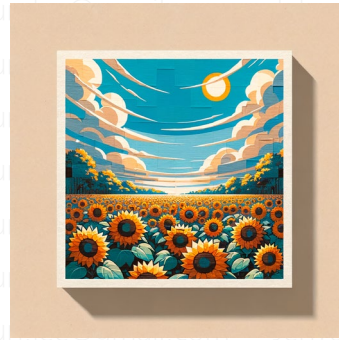

Tape

Art created using adhesive tapes as the primary medium, often in bold, graphic styles.

접착 테이프를 주요 매체로 사용하여 대담하고 그래픽적인 스타일로 제작한 예술 작품입니다.

a cup of coffee

Create an image of a cup of coffee. The style should be inspired by intricate geometric patterns and precision, similar to those found in tape art. The image should be in a square aspect ratio.

a cute cat

An adorable feline depicted in an abstractly vibrant, hard-edged, and geometrically balanced style, akin to the techniques before 1912, with a square aspect ratio. The image brings an essence of color blocking and pattern formation, predominantly seen in early 20th-century artwork. The cat should be charming with its expressive eyes and curled tail, against a choice of vividly contrasting hues, thereby evoking a sense of harmony and striking visual appeal.

boy with a basket of fruit

A young Caucasian boy is seen holding a bountiful basket of various fruits. He is modestly dressed with a shirt, shorts, and a cap. The lighting is soft, revealing the succulent vibrancy of the fruits contained in the basket. The overall style is reminiscent of the Tapestry Art with extraordinary attention to fine details and textures. The image composition adheres to a square aspect ratio.

eiffel tower

An image of the Eiffel Tower, depicted in a manner that captures the essence three unique attributes of Tape's creative process: geometric abstraction, extensive use of lines, and minimal color palette. The scene is constrained within a square aspect ratio to add more uniqueness and spatial balance to the composition.

sunflowers

A picturesque scene capturing the essence of an open field filled with vibrant sunflowers under a clear blue sky. The artwork is portraying this scene through the visual elements typical of washi tape art, including bold colors, simple shapes, and flat textures. All this to the confines of a square aspect ratio that binds the beauty within its symmetrical balance.

water-lily pond

Imagine an impressionistic view of a water-lily pond. Focusing on pastel colors applied in a loose, square brush stroke approach, showcase a serene outdoor scene with vibrant water lilies floating on the surface. The reflection of the willow trees in the calm water alongside blooming lilies provides a gentle contrast. The space is filled with a soft color palette of blues, greens, and pinks. The composition should have a square aspect ratio, akin to traditional Asian ink brush paintings.

young girls at the piano

Two young girls, one Caucasian and the other Middle-Eastern, are engaged in a piano lesson. They are both seated at an antique wooden piano. The room is decorated in a 19th-century style, filled with warm tones. The image should be rendered in the style characterized by intricate detail, realism, and richness of color, reminiscent of the pre-1912 era. The primary medium should be oil paints. The aspect ratio of the image must be square.