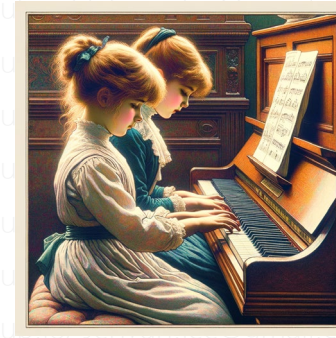

Toyism

A contemporary art movement that originated in the 1990s in the Netherlands. This style is characterized by the use of playful imagery and bright colors.

1990년대 네덜란드에서 시작된 현대 미술 운동입니다. 이 스타일은 장난기 넘치는 이미지와 밝은 색상을 사용하는 것이 특징입니다.

a cup of coffee

An image of a cup of coffee presented in a colorful, geometric style that is similar to the art movement from the early 20th century known as Cubism, but with the playful and distinctive narrative elements characteristic of fables and fairy tales. The image should adhere to a square aspect ratio.

a cute cat

A sweet-looking feline characterized with bold colors, flat surfaces, and simplified shapes, reflecting key elements of the Toyism art movement. Keep the image composition to a square aspect ratio.

boy with a basket of fruit

An image of a cheerful, Caucasian boy with a basket full of various fruits. The boy seems to be completely immersed in his task of carrying around this basket. The image should be executed in a style that is colorful, playful and geometrical similar to the Toyism art movement. The overall composition should be kept in a square aspect ratio.

eiffel tower

An image of the Eiffel Tower, stylized in a manner reminiscent of Toyism. The image should have clear, bold colours, geometric patterns, and a focus on playfulness and imagination. The aspect ratio of the image should be square.

sunflowers

Square aspect ratio image of a field of sunflowers vividly colored, with high contrast, bold lines and simplified geometric shapes, adhering to the style elements used in the global art movement of the early 20th century which strongly emphasized clarity and objectivity, and typically seen in movements like Toyism. The whole scenery should capture the bursting energy of a sunny day in the countryside.

water-lily pond

A pond filled with water-lilies, painted in an abstract and vibrant style similar to the early 20th century art movements, with geometric shapes and thick lines. The scenic representation is square aspect in ratio, showcasing the serenity of nature in its most colorful form.

young girls at the piano

An image inspired by the vibrancy and simplicity often associated with artwork before 1912, featuring two young girls engrossed in playing a piano. Both girls are focused on the music, one girl hands poised over the keys while the other is following along with sheet music. The scene is dramatically confined to a square aspect ratio to focus the viewer's attention. The room they are in is richly furnished, suggestive of a serene, indoor environment that encourages creativity and art. The artwork is colourful and uses flat textures, capturing the characteristics of artwork from an era prior to 1912.