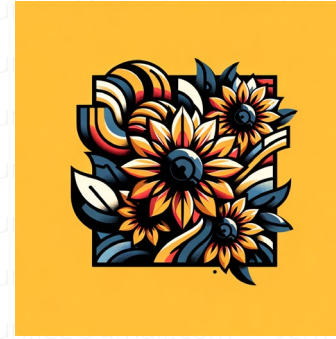

Wearable

Artistic creations that are designed to be worn, blending fashion and art.

패션과 예술을 결합하여 착용할 수 있도록 디자인된 예술적 창작물입니다.

a cup of coffee

Visualize an image with a square aspect ratio featuring a cup of coffee. The overall aesthetic should be minimalist, technologically inspired, and elegantly designed, mimicking the style typically seen in wearable technology design. The coffee cup should have a modern, sleek appearance, and the ambiance around it should reflect the serene energy of a morning coffee break.