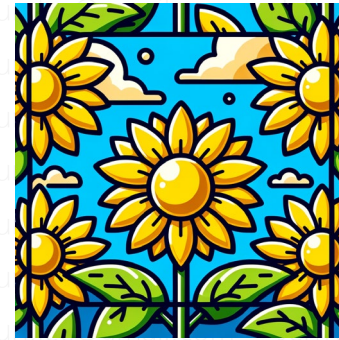

Toy

Art that involves the creation or modification of toys, often with artistic or conceptual intentions.

예술적 또는 개념적 의도를 가지고 장난감을 만들거나 개조하는 예술을 말합니다.

a cup of coffee

A square aspect ratio depiction of a steamy cup of coffee. The illustration should sport a contemporary, playful, and vibrant aesthetic, reminiscent of children's toy packaging or animated characters. The details of the cup should be simple yet striking, with bright, solid colors and clear-cut shapes.

a cute cat

Visualize a cute cat depicted with playful and simplified aesthetics, forming soft and fun features in harmony with a square aspect ratio. The cat has large expressive eyes, a small nose, and a wide happy smile. Its fur color can range from a light dusty brown to milk chocolate, with value contrast evident in the tufts of its ears and tail. The scene gives a feeling reminiscent of charming and cheerful children's book illustrations.

boy with a basket of fruit

An image depicting a conventional scenario in art, showcasing a young boy with a basket of fruit. The boy has an aura of innocence and the basket is abundantly filled with various fresh, colorful fruits. The image concept is influenced by the charm and simplicity of traditional toy designs, yet it retains a unique mature elegance. Notable features would include chunky, bold lines, and vibrant colors in a square aspect ratio resembling compelling children's toys.

eiffel tower

A structure reminiscent of the Eiffel Tower presented in a playful, whimsical, and colorful style, capturing the essence of a toy-like appearance. The image should adhere to a square aspect ratio, highlighting the tower's distinctive architecture. Please, ensure that the artwork maintains a balance between detail and simplicity that is often associated with children's toys.

sunflowers

Create an image of bright yellow sunflowers placed symmetrically with bold outlines and cartoon-like visuals, which embody characteristics of 'Toy-Style' art, in a square aspect ratio. The background should showcase a vivid blue sky, giving a pleasant contrast. The sunflowers should portray a sense of cheerfulness and liveliness consistent with this particular style of art.

water-lily pond

An image with a square aspect ratio depicting a pond teeming with water-lilies. The whole scene is represented in the detailed, vibrant, intricate style of pre-1912 Asian art with a focus on flat, stylized forms and decorative surface patterns. The medium is predominantly ink and color on paper.

young girls at the piano

Two young girls engaged in playing a classic piano in an ornate room. The style of this image should capture the simplicity and innocence prominent in the works of pre-1912 artists, ideally capturing the calm, playful essence often found in traditional, innocent toy imagery. The scene should be depicted in a square aspect ratio.