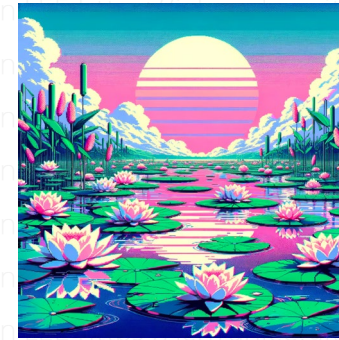

water-lily pond

Reimagine Water-Lily Pond with a Vaporwave aesthetic influence. Capture the essence of the original artwork by focusing on the key elements such as the serene pond, blooming water lilies, and the green foliage. Incorporate vibrant pastel hues and 80s/90s nostalgia typical of vaporwave. Use the elements of digital and surreal art inspired by cyberculture. Retain the square aspect ratio.

Vaporwave Aesthetic

A visual art style and music subgenre that emerged in the early 2010s, characterized by a nostalgic fascination with retro cultural aesthetics.

2010년대 초반에 등장한 시각 예술 스타일이자 음악 하위 장르로, 복고풍 문화 미학에 대한 향수를 불러일으키는 것이 특징입니다.