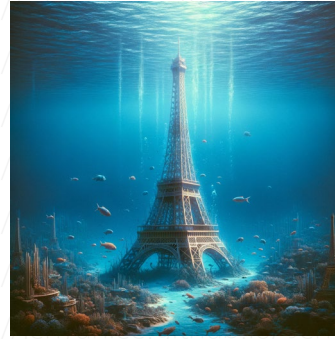

Underwater

Art that is created or installed underwater, often exploring themes of marine life and ocean conservation.

해양 생물과 해양 보존을 주제로 수중에서 제작되거나 설치되는 예술 작품입니다.

a cup of coffee

Please generate an image of a cup of coffee, executed in a creative manner reminiscent of the scene found underwater. The image should have a square aspect ratio.

a cute cat

Create an image of a cute feline creature, subtly hinting at an underwater theme. The setting should be immersed in soothing blue shades, filled with sea vegetation, bubbles and soft ripples of light filtered through the water. The cat itself emanates a sense of peaceful curiosity, as if ready to embark on an oceanic treasure hunt. The image should retain a square aspect ratio.

boy with a basket of fruit

An image depicting a young boy with a basket brimming with fresh, colourful fruit, rendered in an underwater-styled aesthetic. The boy has an expression of joy and excitement on his face. Perhaps it's his first underwater adventure and he's been tasked with collecting marine fruits. The water has a peaceful, serene blue hue that contrasts pleasingly with the vibrant colours of the fruit. Glowing particles float around to mimic the shimmering water particles. The image maintains a square aspect ratio.

eiffel tower

An interpretation of the Eiffel Tower submerged under water, giving an illusion of an underwater world. The image should have a square aspect ratio. It should clearly depict the distinctive shape and structure of the Eiffel Tower, now reimagined as a part of the underwater realm. The scene should include marine life-like fishes and coral reefs around the tower, and the water should have a rich, deep blue hue. Light should be filtering through the water from above, creating a mystical ambiance.

sunflowers

Imagine a scene of sunflowers under realistic underwater conditions. The sunflowers should display adaptations to the aquatic environment, perhaps with wavy motion, bubbles emanating from them, or a shimmering effect created by the underwater light. Complement the scene with a thriving marine life like small fishes peeking from behind the sunflower leaves, tiny crustaceans clinging onto the stems and corals surrounding the sunflower garden. The image should have a square aspect ratio, giving equal weight to all aspects of the underwater sunflower scene.

water-lily pond

Imagine the serene scene of a water-lily pond. Visible below the transparent surface of the water are the rotund green lily pads, their beautiful, blooming pink flowers, and slender stalks reaching downwards into the depths. Various aquatic plants and small fish flit about, creating a picture of underwater tranquility. The entire scene is designed with a square aspect ratio.

young girls at the piano