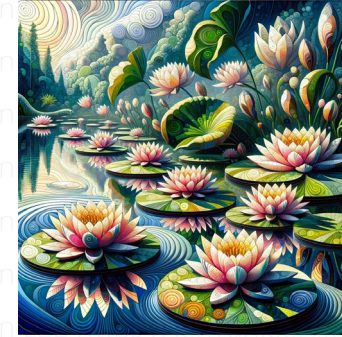

Zoomorphic Design

Design that incorporates animal forms or elements, often used in architecture, art, and product design.

건축, 예술 및 제품 디자인에 자주 사용되는 동물 형태 또는 요소를 통합한 디자인입니다.

a cup of coffee

An image that embodies a 'Zoomorphic Design' concept, featuring a cup of coffee. The cup is intricately designed with patterns and motifs inspired by animals. The cup's handle could take the form of an animal's tail, and its body covered in scales, feathers, or fur designs. The coffee inside could be steaming, releasing the pleasant aroma. The scene is framed in a square aspect ratio.

a cute cat

A charming depiction of a cat in the zoomorphic design style, faithfully representing the animal-like characteristics in a two-dimensional, square-framed format. The feline has bright, engaging eyes, and fluffy fur adding to its cuteness. Architectural and decorative patterns inherent to the style should adorn the scene, enhancing the artistic expression while keeping a delicate balance with realism.

boy with a basket of fruit

An image of a Hispanic boy, dressed modestly, standing with a woven basket filled with an assortment of colorful, ripe fruits. His face shows a peaceful expression, capturing youthful innocence. The image takes inspiration from Zoomorphic Design - characterized by intricate, animal-shaped patterns that cover his clothing and the basket. The animal motifs zealously frolic and curl around the objects, giving an impactful visual appeal to the overall image. It's set in a square aspect ratio, ideal for showcasing minute details and filling the frame with the central object: the boy and his fruit basket.

eiffel tower

An image of the Eiffel Tower interpreted in the style of Zoomorphic Design, which often involves the shaping and patterning of objects in the form of animals or aspects of animals. The whole view should comply with a square aspect ratio.

sunflowers

A square aspect ratio image showcasing a beautiful display of sunflowers. Please execute this in the style of Zoomorphic Design, capturing the essence of animal forms or symbolism in the presentation of the sunflowers while ensuring the sense of decorative art is not lost. The scene should exude the characteristics of this art form, with organic shapes and motifs, a harmonious blend of natural and abstract, and a creative use of color and form. The sunflowers should sit at the center of this setting, their radiant yellow petals contrasting with a lively, richly detailed background.

water-lily pond

Reinterpretation of a tranquil water-lily pond scenery, abound with floating lily pads and blooming flowers. The gaze moves from the placid water surface revealing mirrored reflections to the vibrant lilies, embodying design elements of animal forms. Leaves might transform into fluttering wings, lily petals into serpentine scales, and ripples into an armadillo's shell. This ecological spectacle embodied in the principles of Zoomorphic Design takes place on a canvas of square aspect ratio.

young girls at the piano