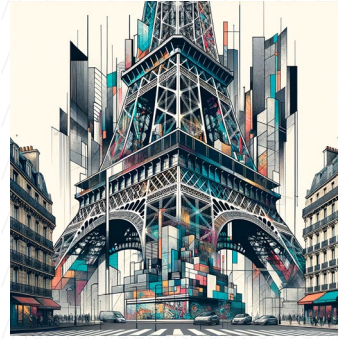

Urban Contemporary

An art style that combines elements of street art and contemporary art, often reflecting urban lifestyles and themes.

거리 예술과 현대 미술의 요소를 결합한 예술 스타일로, 도시의 라이프스타일과 테마를 반영하는 경우가 많습니다.

a cup of coffee

Generate an image in a square aspect ratio depicting a steaming cup of coffee, styled with the vibrant colors, bold lines, and mix of realistic and abstract elements typically seen in Urban Contemporary art.

a cute cat

Create a charming image of a cute feline, illustrated artistically in the style of Urban Contemporary. The composition should maintain a square aspect ratio. The color palette should lean towards vibrant and bold hues, to truly embody the visual energy of this artistic style. Details such as graffiti-like scribbles, stencils, or picture-in-picture to reflect street art commonly associated with Urban Contemporary art would greatly enhance the image.

boy with a basket of fruit

Image of a young Black boy holding a vibrant basket filled with assorted fruits such as apples, oranges, and bananas. The boy is radiating a warm smile on his face, showing his excitement and joy. He is dressed in contemporary urban style clothing - a colorful baseball cap, a trendy t-shirt, and jeans. The setting is a bustling cityscape with graffiti murals adorning the walls and skyscrapers in the background. The image is created in the style of Urban Contemporary Art, characterized by its bold lines, vibrant colors, and intricate details. The overall aspect ratio of the image is square.

eiffel tower

An interpretation of the Eiffel Tower featuring elements of the Urban Contemporary style. The image should feature the distinct geometry and complex metal framework of the Eiffel Tower, but it's interpreted with a modern urban flair featuring graffiti, vibrant colors, and an influence of street culture. The aspect ratio of the image should be maintained as a square, providing balance and equality in the composition.

sunflowers

A vibrant and square aspect ratio image capturing the theme of urban contemporary art featuring sunflowers. The work should emphasize bold lines, bright colors, and complex textures, echoing the stylistic qualities of street art. The sunflowers should stand out, with their golden hues contrasting vividly against the urban backdrop.

water-lily pond

Depict a square aspect ratio image of a Water-Lily Pond with visual influence from urban contemporary art style. Emphasize architectural elements and graffiti-like texturing interwoven harmoniously with picturesque nature details, particularly the vibrancy of the water lilies, the stillness of the pond, and the encompassing serenity.

young girls at the piano