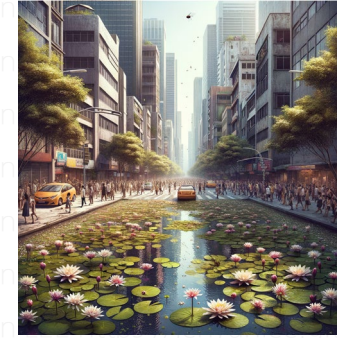

Street Photography

Photography conducted for art or enquiry that features unmediated chance encounters and random incidents within public places.

공공장소에서 매개되지 않은 우연한 만남과 무작위적인 사건을 담은 예술 또는 탐구 목적으로 촬영한 사진입니다.

a cup of coffee

Generate an image of a cup of coffee, aesthetically captured in the style characteristic of street photography. The scene should convey a candid and spontaneous feel, featuring everyday objects and settings to emphasize the raw and uncompromised nature of street photography. The image composition should be in a square aspect ratio, highlighting the subject while incorporating details that add to the authentic cityscape or urban environment.

a cute cat

Create an image of a charming domestic cat captured with the essence of street photography embodying the raw, candid vibe of urban life. The cat should be in the foreground with streets, city life, or urban art in the background. The image should maintain a square aspect ratio.

boy with a basket of fruit

A candid image capturing the essence of street photography. It shows a boy, of South Asian descent, clad in casual clothing, navigating his way through a bustling urban landscape, holding a basket filled with vibrant fruit. His expression is focused, demonstrating a sense of purpose and determination. The shot has been framed in a square aspect ratio, lending a contemporary touch to the timeless story it encapsulates.

eiffel tower

Create an image showcasing the Eiffel Tower, presented in the style of monochrome street photography with a square aspect ratio. The scene buzzes with life showcasing a mix of people of diverse descents and genders. The towering structure stands as a beacon against the bustling city backdrop, with its intricate iron architecture silhouetted against the Parisian sky. Details such as cobblestone paths, local cafes, and fleeting moments of everyday life surround the tower, offering a kaleidoscopic impression of Paris.

sunflowers

Imagine a bustling, urban cityscape captured in the classic style of street photography. Amidst the greys and blues of concrete and sky, a burst of radiant yellow stands out: a cluster of sunflowers growing in an unlikely urban garden. They stand tall and vibrant, an incongruous sight against the backdrop of the city. Their broad, sunny faces are tilted towards the sun, capturing attention and holding gazes. The composition and framing give the image a square aspect ratio.

water-lily pond

A conceptual view of a water-lily pond depicted in the style of street photography. Imagine the tranquil pond as a bustling city street, replaced by lily pads instead of pavement, with blooming flowers as the pedestrians, insects as the traffic, and the tranquil calm as the city's rhythm. Render this scene in a square aspect ratio, capturing the energy, grit, and spontaneity typical of street photography.

young girls at the piano