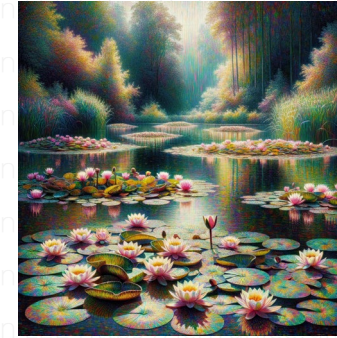

Spectral

Art that uses spectral colors and phenomena, creating works with a focus on light and color interactions.

스펙트럼 색상과 현상을 사용하는 예술로, 빛과 색상의 상호작용에 중점을 둔 작품을 만듭니다.

a cup of coffee

An image of a steaming cup of coffee, depicted in vibrant and spectral colors that evoke sensations of dynamic light and energy. The image should be formulated in a square aspect ratio, conveying the aesthetic of luminous, shifting hues often associated with interpretations of spectral imagery. The steam emanating from the coffee should seem to rise and blend with the colors in the surrounding space, creating an atmosphere that is both vivid and ethereal. The scene should be visually engaging, utilizing a bold, striking palette of colors that range across the entire visible spectrum.

a cute cat

Generate a square image of a cute cat. The image should reflect elements of abstract expressionism with vivid colors, ethereal forms, and a surreal vibe, akin to the styles of art prevalent prior to 1912.

boy with a basket of fruit

Image of a young Hispanic boy carrying a basket brimming with fresh and colorful fruits. He is standing against a background that is vivid yet slightly blurry, channeling the spectral art style. The image is to be created with a square aspect ratio.

eiffel tower

The Eiffel Tower, displayed in a style characterized by gloomy, moody and ethereal qualities, akin to the spectral aesthetics found in Victorian era paintings, under a square aspect ratio. The image captures the blend of intricate ironwork and towering stature of the monument, against the backdrop of a dramatic sky interpreting emotions abstractly captured in traditional oil painting of the pre-1912 era.

sunflowers

A square framed scene featuring an assembly of sunflowers. Capture the sunflowers with vibrant and bold distinction of colors similar to a spectral palette. Use intense contrasting elements to make the image strikingly vivacious. Keep the environment minimal to allow the sunflowers to stand as the primary focus.

water-lily pond

A scene of a water-lily pond executed in a spectral style involving an impressive spectrum of colors, mimicking the spectral light diffusion often seen in a prismatic display. The image is dominated by a peaceful pond brimming with delicate water lilies. The setting is serene, with the lilies pervading the surface of the tranquil water and the surrounding greenery contributing to the overall mood. The artistry involved is reminiscent of 19th-century painting techniques, using oil as a primary medium, and it presents in a square aspect ratio for a balanced viewpoint.

young girls at the piano