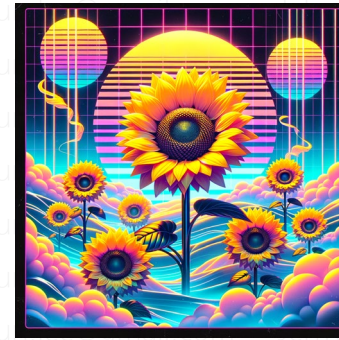

Vaporwave Aesthetic

A visual art style and music subgenre that emerged in the early 2010s, characterized by a nostalgic fascination with retro cultural aesthetics.

2010년대 초반에 등장한 시각 예술 스타일이자 음악 하위 장르로, 복고풍 문화 미학에 대한 향수를 불러일으키는 것이 특징입니다.

a cup of coffee

Generate an image of a cup of coffee, designed with characteristic elements of the Vaporwave Aesthetic. Please incorporate pastel and neon colors, digital or retro 3D objects, and Japanese characters if suitable. The image should have a square aspect ratio, filling the entire frame equally in width and height.

a cute cat

An adorable cat styled in the Vaporwave Aesthetic. The overall sentiment of the scene is dreamy and retro-futuristic, featuring bright neon colors, digital artifacts and geometric shapes often associated with the Vaporwave style. The image should be in a square aspect ratio, lending it an Instagram-like quality.

boy with a basket of fruit

Generate an image of a Middle-Eastern boy with a basket full of vibrantly colored fruits. The scene should exhibit elements of Vaporwave Aesthetic, characterized by the use of pastel colors, pixelated graphics, and digital artifacts. The composition should have a square aspect ratio, catering to the symmetrical aesthetic common in this art style. Include some soft, diffused lighting and use of geometric shapes to further enhance the Vaporwave vibe.

eiffel tower

Create an image featuring the Eiffel Tower with the prominent color scheme and stylistic elements often found in vaporwave aesthetic. This includes the use of pastel and neon colors, 80s-inspired graphic elements, and a general sentiment of nostalgia for the digital era. Please maintain a square aspect ratio for the image.

sunflowers

Render a striking image with a square aspect ratio, featuring sunflowers as the central theme. The composition should reflect the Vaporwave Aesthetic, characterized by a retro-futurism, surrealism, and a particular neon color palette reminiscent of the 1980s and 1990s digital art.

water-lily pond

Imagine an idyllic scene of a water-lily pond. The serene water surface reflects the pastel pinks and blues of the sky, dotted with the vibrant green pads and delicately hued blossoms of the water lilies. The scene is rendered in an exaggerated vaporwave aesthetic, with striking digital motifs of glitch-art and 80's retro-futurism dominating the composition. The image is created in a square aspect ratio.

young girls at the piano

Two young girls, one of Caucasian descent and the other of Hispanic descent, are seated comfortably at an antiquated piano. The scene is enveloped in a distinctive Vaporwave aesthetic, harmonizing retro and futuristic themes, with fluorescent neon glows and digital pixel artifacts. The piano is adorned with ivories that glisten in the ethereal light, and the girls are engrossed in the harmony they're creating. The surroundings exhibit classical architecture mixed with cyber-inspired design. The overall image provides an alternative vision of nostalgia in a square frame.