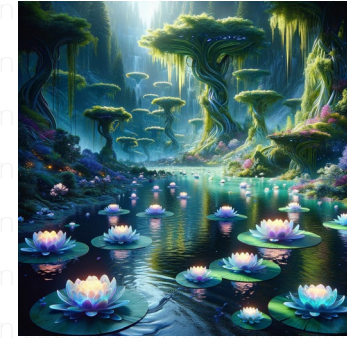

Xenomorphism

Art that explores the aesthetics of alien and extraterrestrial forms and structures.

외계 및 외계 형태와 구조의 미학을 탐구하는 예술입니다.

a cup of coffee

A cup of coffee, represented in an unconventional manner inspired by a science fiction aesthetic distinct by obscure and alien-esque design elements, with a square aspect ratio. This should incorporate a non-traditional presentation using alien-like features such as complex and organic interlacing structures, unusual odd shapes or obscure patterns reflecting otherworldly concepts, within the square format. The cup could manifest as an object from a novel extraterrestrial civilization or a futuristic interpretation of what a coffee cup might look like.