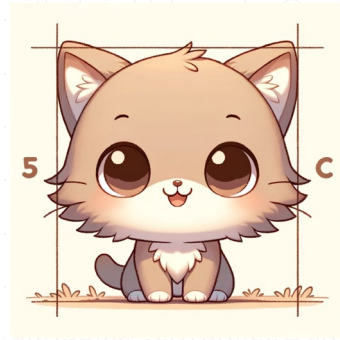

Toy

Art that involves the creation or modification of toys, often with artistic or conceptual intentions.

예술적 또는 개념적 의도를 가지고 장난감을 만들거나 개조하는 예술을 말합니다.

a cup of coffee

A square aspect ratio depiction of a steamy cup of coffee. The illustration should sport a contemporary, playful, and vibrant aesthetic, reminiscent of children's toy packaging or animated characters. The details of the cup should be simple yet striking, with bright, solid colors and clear-cut shapes.

a cute cat

Visualize a cute cat depicted with playful and simplified aesthetics, forming soft and fun features in harmony with a square aspect ratio. The cat has large expressive eyes, a small nose, and a wide happy smile. Its fur color can range from a light dusty brown to milk chocolate, with value contrast evident in the tufts of its ears and tail. The scene gives a feeling reminiscent of charming and cheerful children's book illustrations.

boy with a basket of fruit

An image depicting a conventional scenario in art, showcasing a young boy with a basket of fruit. The boy has an aura of innocence and the basket is abundantly filled with various fresh, colorful fruits. The image concept is influenced by the charm and simplicity of traditional toy designs, yet it retains a unique mature elegance. Notable features would include chunky, bold lines, and vibrant colors in a square aspect ratio resembling compelling children's toys.

eiffel tower

A structure reminiscent of the Eiffel Tower presented in a playful, whimsical, and colorful style, capturing the essence of a toy-like appearance. The image should adhere to a square aspect ratio, highlighting the tower's distinctive architecture. Please, ensure that the artwork maintains a balance between detail and simplicity that is often associated with children's toys.

sunflowers

Create an image of bright yellow sunflowers placed symmetrically with bold outlines and cartoon-like visuals, which embody characteristics of 'Toy-Style' art, in a square aspect ratio. The background should showcase a vivid blue sky, giving a pleasant contrast. The sunflowers should portray a sense of cheerfulness and liveliness consistent with this particular style of art.

water-lily pond

An image with a square aspect ratio depicting a pond teeming with water-lilies. The whole scene is represented in the detailed, vibrant, intricate style of pre-1912 Asian art with a focus on flat, stylized forms and decorative surface patterns. The medium is predominantly ink and color on paper.

young girls at the piano

Two young girls engaged in playing a classic piano in an ornate room. The style of this image should capture the simplicity and innocence prominent in the works of pre-1912 artists, ideally capturing the calm, playful essence often found in traditional, innocent toy imagery. The scene should be depicted in a square aspect ratio.