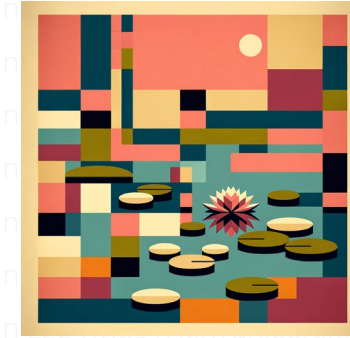

Suprematism

Focused on basic geometric forms, such as circles, squares, lines, and rectangles, painted in a limited range of colors.

원, 정사각형, 선, 직사각형과 같은 기본 기하학적 형태에 중점을 두고 제한된 범위의 색상으로 칠해졌습니다.

a cup of coffee

A geometrical and abstract representation of a cup of coffee, capturing the essence of Suprematism. The composition should be dominated by basic geometric shapes like squares, circles and lines in reference to Suprematism's emphasis on simple, pure forms. The artwork should maintain a square aspect ratio.

a cute cat

An adorable cat depicted in the abstract, geometric style reminiscent of the Suprematist art movement. The composition strictly utilizes simple shapes like squares, rectangles, and circles to portray the cat, all while maintaining a square aspect ratio. This artwork should capture the essence and simplicity of the Suprematist movement through the stylized portrayal of a cute feline.

boy with a basket of fruit

An image of a boy with a basket of fruit, captured in the style of Suprematism. The composition should emphasize geometric shapes such as squares and rectangles, employing a minimalist color palette. The boy's form and the basket of fruit should be abstracted, transformed into basic shapes and represented from a non-objective perspective. The orientation of the image should have a square aspect ratio.

eiffel tower

An image of the Eiffel Tower represented through suprematist style, which is characterized by basic geometric shapes such as circles, squares, lines and rectangles, and a limited range of colors. Notably, the composition of the image should have a square aspect ratio.

sunflowers

Visualize an image embodying the Suprematism art movement with its characteristic geometric simplicity and a focus on basic shapes like squares, circles, and lines. The central subject ought to be sunflowers, making use of predominantly bright and contrasting colors that deliver a vivid abstract portrayal of these flowers on a square aspect ratio canvas.

water-lily pond

Visualize a tranquil Water-Lily Pond, rendered in the style of Suprematism. Emphasize on geometric forms and basic color palette, reminiscent of the art movement that focused on abstract forms and non-objective creation. Render this in a square aspect ratio, harmonizing the simple yet bold geometric elements on a stark background. Let the canvas be dominated by squares, circles, lines, rectangles, but arrange them to epitomize a serene lily pond.

young girls at the piano

Two young girls, one of Caucasian descent and the other of South Asian descent, situated at a piano, exploring the musical world under their tiny fingers. The image should reflect the principles of Suprematism with a concentration on the sense of movement, dynamics and the use of simple geometric forms: squares, circles, lines, and rectangles. Emphasize the square aspect ratio and maintain a limited color palette, dominated by whites, blacks, and primary colors.