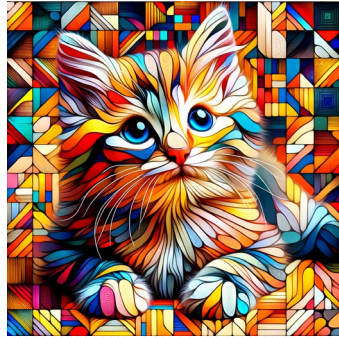

Virtual Abstraction

Abstract art created in or for virtual environments, exploring the possibilities of digital spaces.

가상 환경에서 또는 가상 환경을 위해 제작된 추상 예술로, 디지털 공간의 가능성을 탐구합니다.

a cup of coffee

Render an image of a cup of coffee with features that mimic the abstract visuals often seen in digital creations. Aim for an impression of Virtual Abstraction, but avoid direct emulation of any specific modern creative professional's style. Maintain a square aspect ratio for the image.

a cute cat

An adorable feline depicted in a digital abstractionist manner, conforming to a square aspect ratio. The image should include a variety of vibrant colors and geometric shapes, creating a surreal and whimsical representation of the cat. The focus should be on capturing the essence of the cat's cuteness amidst the abstract patterns.

boy with a basket of fruit

Generate a square-shaped virtual abstract image of a boy holding a basket full of vibrant and colorful fruits. The boy can be illustrated with geometric shapes and contrasting colors, while the basket can also be a creative assembly of polygons filled with cubist forms of different fruits.

eiffel tower

Generate an image of the Eiffel Tower that is influenced by the abstract artistic movement, focusing on geometric shapes, bold hues, and digital style, within a square aspect ratio.

sunflowers

A square aspect ratio image, featuring vibrant and dynamic sunflowers, visualized in the style of Virtual Abstraction. The image should encapsulate a captivating intertwine of abstract forms, bold colors, and pixelated constructs, attributing to this modern art form. The sunflowers should be radiant, evoking a sense of liveliness and energy. The background may consist of intriguing patterns and shapes, enhancing the abstract theme and the aesthetic feel of the virtual art.

water-lily pond

Create a dynamic, surreal, and colorful image of a water-lily pond, using a style inspired by the Virtual Abstraction movement. Focus on vivid colors, non-representational forms and geometrically perfect shapes. The image composition should make use of a square aspect ratio.

young girls at the piano

Two young girls engaged in playing the piano. The room they are in is detailed and realistic, however the girls and the piano are portrayed in an abstract style which is heavily influenced by early 20th-century modernism. The overall composition follows a square aspect ratio.