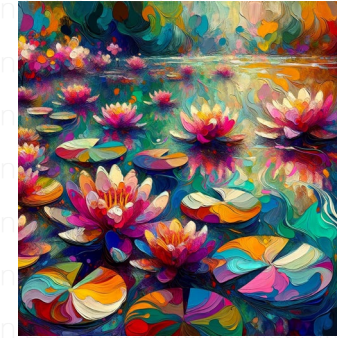

Tachisme

A European painting style of the 1940s and 1950s characterized by spontaneous brushwork, drips, and blobs of paint directly onto the canvas.

1940년대와 1950년대의 유럽 회화 스타일로, 캔버스에 직접 붓으로 붓질하고 물방울을 떨어뜨리며 물감을 묻히는 것이 특징입니다.

a cup of coffee

Generate a square image of a cup of coffee depicted with key aspects of Tachisme such as spontaneous brushwork, drips and blobs of paint, and an emphasis on the physical act of painting. The painting should resemble the energy and emotional intensity of the Abstract Expressionist movement, primarily using oil paints.

a cute cat

A charming cat pictured in a square aspect ratio. This engaging portrait showcases the feline's captivating charm while drawing inspiration from the abstract, intuitive style of Tachisme. The image is a collision of exuberant colors, whimsical brushstrokes, and spontaneous spirit, capturing the dynamism of the artistic era marked by free, non-geometric brushwork.

boy with a basket of fruit

A young boy holding a woven basket overflowing with vibrantly coloured fruits such as apples, oranges, and a bunch of ripe bananas. He is depicted against an abstract background of seemingly random yet controlled brush strokes, representative of the Tachisme art movement. Please maintain a square aspect ratio for this image.

eiffel tower

Display an image showing the Eiffel Tower represented in the style of Tachisme. This image should have a square aspect ratio. Tachisme, an art form known for its spontaneous brushwork, drips and blobs of paint straight from the tube, and focus on the physical act of painting, should be evident in the portrayal of the monument.

sunflowers

A vibrant image that captures a field of sunflowers using key aspects of Tachisme style - featuring a palette rich with vivid colors, spontaneous brushwork, and a sense of energetic movement. The artwork should have a square aspect ratio, strongly emphasizing the intensity of colors, the emotion, and the abstract nature often associated with Tachisme.

water-lily pond

Imagine a vibrant water-lily pond that captures the essence of spontaneous brushwork, fluid forms, and emotionally driven colors, much like the works from the Tachisme school of art. The image artwork should have a square aspect ratio. Note the inherent dynamism that created a sense of rhythm and movement. The color palette should be rich and diverse, mimicking the natural tones found in a serene pond environment.

young girls at the piano

Two young girls, one of Caucasian descent with curly blonde hair, the other of Black descent with short afro hair, are sitting at a piano. They are immersed in a musical moment, their expressions of focus and joy captured. The image style draws inspiration from Tachisme, presented in abstract brush strokes and bold, spontaneous colors layered upon the scene. The image embraces a unique square aspect ratio, bringing the subjects and their shared activity into strong focus while letting the energetic Tachisme style promote emotional intimacy.