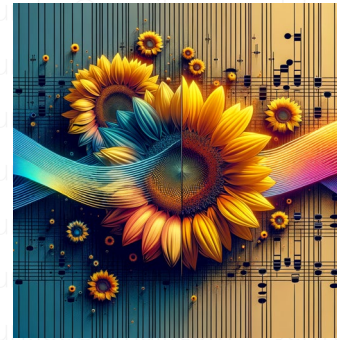

Spectral Music

A compositional technique that focuses on sound spectra, often involving computer analysis of sound waves.

사운드 스펙트럼에 초점을 맞춘 작곡 기법으로, 종종 음파의 컴퓨터 분석이 포함됩니다.

a cup of coffee

A cup of coffee portrayed in an abstract and experimental style resonating with the abstractness and complexity of Spectral music, using a broad color spectrum to capture the ordinary object's essence. The image should be designed in a square aspect ratio.

a cute cat

Generate an image of a cute feline. The art style should remind of Spectral Music and incorporate abstract shapes, unusual combinations and pixel layout to generate complex, unexpected patterns. Maintain a square aspect ratio for the image composition.

boy with a basket of fruit

A South Asian boy holding a bountiful basket of various fruits. The image is to be depicted in the style of Spectral Music, featuring complex array of colors transforming through the frequency spectrum, but rendered visually. The image has a square aspect ratio.

eiffel tower

Depict an interpretation of the Eiffel Tower incorporating characteristics of Spectral Music. Use the use of tone color, timbre, and the texture of acoustic instruments and phenomena to portray the iconic structure. Please ensure the image keeps a square aspect ratio.

sunflowers

Generate an image featuring sunflowers using an approach inspired by the Spectral Music technique, employing meticulous and detailed methods, focusing on the analysis and reconstitution of sound color. Create a composition that captures the color spectrums of the sunflowers, paying attention to detail in a square aspect ratio.

water-lily pond

Imagine a water-lily pond depicted in a style that evokes the concepts of Spectral Music. The composition should incorporate a broad color spectrum playing with light variations and different shades of colors. At the same time, it should emit a serene and ethereal atmosphere evocative of the concept of spectralism in music. Make sure the resulting image has a square aspect ratio.

young girls at the piano

Create an image showcasing two young girls, one of east Asian descent and the other of African descent, learning to play the piano. The environment features a middle eastern aesthetic, with rich, warm tones and intricate patterns. The girls' attire is also influenced by the same culture, adding a touch of traditional elegance to the contemporary scene. The image echoes attributes characteristic of the Spectral Music style, notably the focus on texture and timbre over harmony and melody. The aspect ratio for the artwork is square.