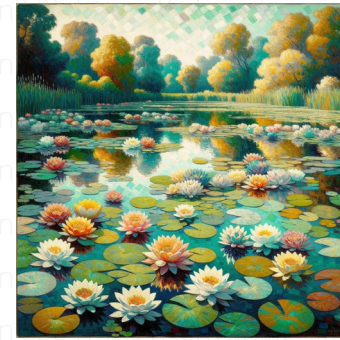

Synchromism

An art movement founded in 1912 by American artists Stanton Macdonald-Wright and Morgan Russell, which aims to create synchromy which is a form of color abstraction.

1912년 미국 예술가 스탠튼 맥도널드 라이트와 모건 러셀이 창시한 미술 운동으로, 색채 추상화의 한 형태인 싱크로미를 만드는 것을 목표로 합니다.

a cup of coffee

Imagine a cup of coffee within the square canvas. The art style is inspired by Synchromism, a movement characterized by the use of bold colors, abstract forms, and harmonic composition. Thus, the cup and its contents should be represented through a symphony of colors, where each color transitions smoothly into the next. The primary medium used for this art style was oil paint. This vibrant, swirling depiction captures the warmth and energy of coffee in a new and abstract manner.

a cute cat

Create a square aspect ratio image featuring a cute cat. The style should capture the key characteristics of Synchromism which are the emphasis on color harmonies and the dance of different shades in almost musical nuances.

boy with a basket of fruit

A young lad carrying a basket brimming with a variety of colorful, vibrant fruits. Use a Synchromistic style, characterized by the abstraction of color and form. This style draws upon a symphony of hues to create a dynamic, rhythmic composition. The rendering should have a square aspect ratio.

eiffel tower

Depiction of the Eiffel Tower, embraced by vibrant, rhythmic colors, demonstrating the style of Synchromism. The image should be a harmonious symphony of colors that dance in cubist shapes. The aspect ratio of the image should be a neat square.

sunflowers

An artful image depicting sunflowers, reflecting key aspects of Synchromism. The image focuses on the synchronicity of color and abstract forms to create harmony and rhythm. The colors express the energy and vibrance of the sunflowers themselves while maintaining the square aspect ratio.

water-lily pond

An expression of a serene water-lily pond featuring blooming flowers and calm water, illustrated in a palette of harmonious color scales which is typical of the Synchromism movement. The composition has a square aspect ratio, reflecting balance and symmetry. The scene is filled with different shades of greens and blues, mixed up with the whites and yellows of the water lilies. The painting medium used is oil, which allows for a rich texture and depth in the colors.

young girls at the piano

Two young girls seated next to each other at a grand piano, engaged in a duet. The older one is a Black girl wearing a ruffled, pastel sundress, her hair tied back tightly into a bun. The younger one is a Hispanic girl, her hair let loose down her back, wearing a simple white blouse and a flowing skirt. They are both focused intently on the piano sheet music in front of them. Render the scene with the colors and geometric forms characteristic of the Synchromism movement, with a mix of vibrant and subtle hues. The image should have a square aspect ratio.