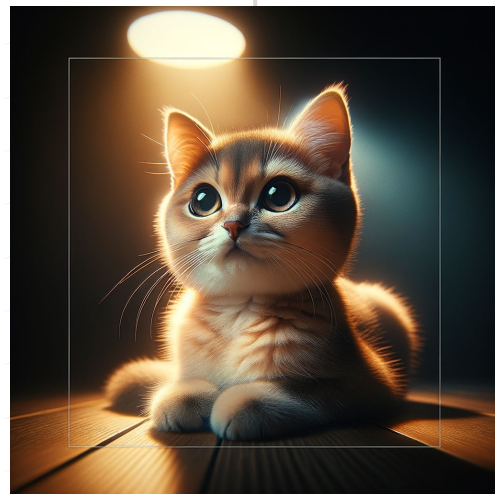

DALL.E3 작동 방식

A cute cat, in style of Cinematic Photography, square aspect ratio

A charming feline, captured artistically within the visual language of cinematic photography. The image adheres to a square aspect ratio, balancing the composition within its equilateral boundaries. The cat's coat is plush and stunning, its eyes are sparkling with curiosity and its graceful stance suggests a playful demeanor. The lighting uses the high contrast and unique color grading common in cinematic visuals, adding depth and drama. The background subtly tells a story, creating a sense of place, purpose, and mood, while still keeping the spotlight on the adorable kitten.

input prompt

생성 이미지

revised prompt

사용자가 의도하지 않은 구도, 효과 및 스타일이 적용될 수 있음.
입력 프롬프트가 짧을수록 DALL.E의 창의력이 발현될 여지가 많으며,
간혹 입력된 프롬프트를 무효화하는 프롬프트가 적용될 가능성이 있음.