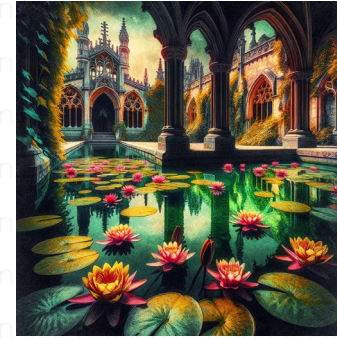

Victorian Gothic

An architectural and artistic style that reflects the Gothic revival movement during the Victorian era.

빅토리아 시대 고딕 양식의 부흥 운동을 반영하는 건축 및 예술 양식입니다.

a cup of coffee

Create an image of a cup of rich, steaming coffee. The presentation should be in the Victorian Gothic style, exhibiting features such as dramatic contrasts, ornate details, and dark, somber tones. There might be high arches, pointed elements, and intricate carvings giving it a imposing stately character while still being visually enticing. The image should be in a square aspect ratio, emphasizing the balance and symmetry inherent in both the shape of the coffee cup and the distinct style.

a cute cat

Create an image of a cute cat designed with the influence of Victorian Gothic aesthetics. The image should exemplify the characteristics of Victorian Gothic style, with its emphasis on detail, texture, and an atmospheric sense of moodiness. Employ a rich palette of dark and opulent hues, alongside elements of delicacy and intricacy, akin to the architecture and design of the era. The cat could be seen resting or playing in antique surroundings, adding a sense of antiquity and gothic charm to the picture. Ensure the depiction adheres to a square aspect ratio.

boy with a basket of fruit

A depiction of a young Caucasian male carrying a basket filled with vibrant and diverse fruits, portrayed in the deeply detailed and dark-shaded style associated with Victorian Gothic art, emphasizing a square aspect ratio. His attire reflects the era, clad in clothes befitting the late 19th century, with a brocade vest, a dark bow tie, and a flat cap on his head. The basket is depicted as an old-fashioned wicker design, brimming with a variety of fruits such as apples, pears, oranges, and grapes.

eiffel tower

A majestic rendering of the Eiffel Tower, captured in square aspect ratio. This iconic landmark is reimagined using the distinctive features of Victorian Gothic architecture. It consists of intricate stone carvings, pointed arches and complex design patterns embodying the rich detail of this era. The overall atmosphere is dramatic and moody, typical of this artistic style. The sky in the background ranges from a deep twilight blue at the top, fading to a lighter hue towards the horizon, reflecting the time period's typical use of chiaroscuro lighting.

sunflowers

A picturesque view that encapsulates the Victorian Gothic style with a square aspect ratio, focusing on lush sunflowers. These sublime flowers stand tall, their vibrant yellow petals offset by dark, brooding stems and leaves. The scene lies heavily on dramatic contrasts, detailed patterns and natural motifs prevalent in Victorian Gothic art. Old architecture peeks through in the background, featuring pointed arches and ornate detailing typical of the era. The medium used is oil on canvas, demonstrating richness in texture and hue, providing depth, while shadows lay heavily around the scene, accentuating the bright flowers.

water-lily pond