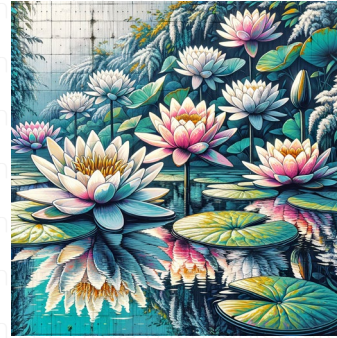

Trash

Art made using discarded materials or objects, often with a focus on recycling and repurposing.

버려진 재료나 물건을 사용하여 만든 예술로, 재활용과 용도 변경에 중점을 두는 경우가 많습니다.

a cup of coffee

Craft a square aspect ratio image that conjures up a rugged and raw aesthetic capturing the essence of urban decay. The primary focus of this image is a cup of coffee. Around the main object, envision graffiti, discarded objects or weather-beaten surfaces offering a backdrop that resonates with the essence of 'trash art'. Use a color palette that compliments the overall theme, balancing gritty and vibrant hues.

a cute cat

A visually pleasing depiction of a feline, rendered with colorful, exaggerated, and energetic characteristics typically seen in street and graffiti art. The image should follow a square aspect ratio.

boy with a basket of fruit

A young boy holding a basket overflowing with a variety of fruits. The style of the image is heavily inspired by Trash art style. The background is fairly bare, allowing for the focus to be strictly on the boy and his basket of fruits. The image is created with a square aspect ratio.

eiffel tower

Generate an image featuring the Eiffel tower using a gritty, dynamic and unconventional style characteristic of urban street art. Please maintain a square aspect ratio.

sunflowers

Create an image of a field filled with vibrant sunflowers under a clear blue sky. The aesthetics should be marked by rough, unfinished lines and a collage-like feel typically associated with discarded or found art objects, mimicking the style of an artist who uses unconventional or recycled materials. Make sure to keep the picture in a square aspect ratio.

water-lily pond

Depict a tranquil water-lily pond, representing the essence of urban street art, often characterized by vibrant colors, sharp lines and often captures social realities. The design should be presented in a square aspect ratio, reminiscent of a beautiful mural painted on a public wall. Let's see the lily pads floating on the calm, glossy water, their surface dotted with magnificent, blossoming water-lilies. We can't forget the reflection of the surrounding vegetation on the pond, a touch of nature's mirroring beauty. The backdrop contains a flourish of flora, framing this natural slice of calm in the urban bustle.

young girls at the piano

Two young girls practicing piano in a setting with chaotic, unorthodox and bold characteristics, reminiscent of the raw beauty found in objet trouvé or found objects often used in Dada art. The artwork should reflect a square aspect ratio.