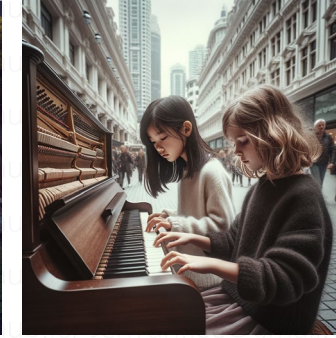

Street Photography

Photography conducted for art or enquiry that features unmediated chance encounters and random incidents within public places.

공공장소에서 매개되지 않은 우연한 만남과 무작위적인 사건을 담은 예술 또는 탐구 목적으로 촬영한 사진입니다.

a cup of coffee

Generate an image of a cup of coffee, aesthetically captured in the style characteristic of street photography. The scene should convey a candid and spontaneous feel, featuring everyday objects and settings to emphasize the raw and uncompromised nature of street photography. The image composition should be in a square aspect ratio, highlighting the subject while incorporating details that add to the authentic cityscape or urban environment.

a cute cat

Create an image of a charming domestic cat captured with the essence of street photography embodying the raw, candid vibe of urban life. The cat should be in the foreground with streets, city life, or urban art in the background. The image should maintain a square aspect ratio.

boy with a basket of fruit

A candid image capturing the essence of street photography. It shows a boy, of South Asian descent, clad in casual clothing, navigating his way through a bustling urban landscape, holding a basket filled with vibrant fruit. His expression is focused, demonstrating a sense of purpose and determination. The shot has been framed in a square aspect ratio, lending a contemporary touch to the timeless story it encapsulates.

eiffel tower

Create an image showcasing the Eiffel Tower, presented in the style of monochrome street photography with a square aspect ratio. The scene buzzes with life showcasing a mix of people of diverse descents and genders. The towering structure stands as a beacon against the bustling city backdrop, with its intricate iron architecture silhouetted against the Parisian sky. Details such as cobblestone paths, local cafes, and fleeting moments of everyday life surround the tower, offering a kaleidoscopic impression of Paris.

sunflowers

Imagine a bustling, urban cityscape captured in the classic style of street photography. Amidst the greys and blues of concrete and sky, a burst of radiant yellow stands out: a cluster of sunflowers growing in an unlikely urban garden. They stand tall and vibrant, an incongruous sight against the backdrop of the city. Their broad, sunny faces are tilted towards the sun, capturing attention and holding gazes. The composition and framing give the image a square aspect ratio.

water-lily pond

A conceptual view of a water-lily pond depicted in the style of street photography. Imagine the tranquil pond as a bustling city street, replaced by lily pads instead of pavement, with blooming flowers as the pedestrians, insects as the traffic, and the tranquil calm as the city's rhythm. Render this scene in a square aspect ratio, capturing the energy, grit, and spontaneity typical of street photography.

young girls at the piano