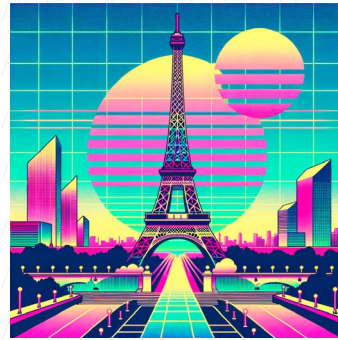

Vaporwave Aesthetic

A visual art style and music subgenre that emerged in the early 2010s, characterized by a nostalgic fascination with retro cultural aesthetics.

2010년대 초반에 등장한 시각 예술 스타일이자 음악 하위 장르로, 복고풍 문화 미학에 대한 향수를 불러일으키는 것이 특징입니다.

a cup of coffee

Generate an image of a cup of coffee, designed with characteristic elements of the Vaporwave Aesthetic. Please incorporate pastel and neon colors, digital or retro 3D objects, and Japanese characters if suitable. The image should have a square aspect ratio, filling the entire frame equally in width and height.

a cute cat

An adorable cat styled in the Vaporwave Aesthetic. The overall sentiment of the scene is dreamy and retro-futuristic, featuring bright neon colors, digital artifacts and geometric shapes often associated with the Vaporwave style. The image should be in a square aspect ratio, lending it an Instagram-like quality.

boy with a basket of fruit

Generate an image of a Middle-Eastern boy with a basket full of vibrantly colored fruits. The scene should exhibit elements of Vaporwave Aesthetic, characterized by the use of pastel colors, pixelated graphics, and digital artifacts. The composition should have a square aspect ratio, catering to the symmetrical aesthetic common in this art style. Include some soft, diffused lighting and use of geometric shapes to further enhance the Vaporwave vibe.

eiffel tower

Create an image featuring the Eiffel Tower with the prominent color scheme and stylistic elements often found in vaporwave aesthetic. This includes the use of pastel and neon colors, 80s-inspired graphic elements, and a general sentiment of nostalgia for the digital era. Please maintain a square aspect ratio for the image.

sunflowers

Render a striking image with a square aspect ratio, featuring sunflowers as the central theme. The composition should reflect the Vaporwave Aesthetic, characterized by a retro-futurism, surrealism, and a particular neon color palette reminiscent of the 1980s and 1990s digital art.

water-lily pond

Imagine an idyllic scene of a water-lily pond. The serene water surface reflects the pastel pinks and blues of the sky, dotted with the vibrant green pads and delicately hued blossoms of the water lilies. The scene is rendered in an exaggerated vaporwave aesthetic, with striking digital motifs of glitch-art and 80's retro-futurism dominating the composition. The image is created in a square aspect ratio.

young girls at the piano

Two young girls, one of Caucasian descent and the other of Hispanic descent, are seated comfortably at an antiquated piano. The scene is enveloped in a distinctive Vaporwave aesthetic, harmonizing retro and futuristic themes, with fluorescent neon glows and digital pixel artifacts. The piano is adorned with ivories that glisten in the ethereal light, and the girls are engrossed in the harmony they're creating. The surroundings exhibit classical architecture mixed with cyber-inspired design. The overall image provides an alternative vision of nostalgia in a square frame.