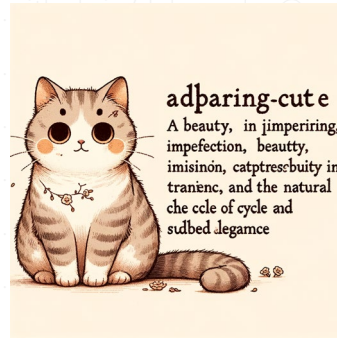

Wabi-Sabi

A traditional Japanese aesthetic that finds beauty in imperfection and the natural cycle of growth and decay.

불완전함과 성장과 쇠퇴의 자연스러운 순환에서 아름다움을 찾는 일본의 전통 미학입니다.

a cup of coffee

Create an image embodying the aesthetic principles of Wabi-Sabi. It should feature a cup of coffee, subtly hinting at the beauty found in imperfection and transience. The scene should unfold in a square aspect ratio

a cute cat

A charmingly cute cat with endearing imperfections demonstrating the style of Wabi-Sabi. This traditional Japanese aesthetic captures beauty in imperfection, transience, and the natural cycle of growth and decay. It embodies rustic simplicity and subdued elegance. The image should have a square aspect ratio.

boy with a basket of fruit

An Asian boy holding a basket full of vibrant, fresh fruit. The image encapsulates the Wabi-Sabi aesthetic, capturing the inherent beauty in the imperfections and transience of the boy and his situation. The scene is framed in a square aspect ratio, enhancing the balanced, yet slightly askew composition.

eiffel tower

An urban artifact dressed in the humble aesthetics of Wabi-Sabi. Visualize the majestic Eiffel Tower, enhanced by the beauty of transience and imperfection. The iron structure is captured in a square aspect ratio, emphasizing the tower's symmetrical beauty. Weathered by time and environment, it wears its rust like an elegant robe, testament to its resilience. Yet, radiating a sense of calmness, it proudly stands in harmony with nature even in the midst of the bustling city. Use rich earthy hues to highlight its rustic charm, capturing its silhouette against a serene sky at twilight.

sunflowers

An image inspired by Wabi-Sabi, focusing on the natural beauty, imperfection, and transience of things. It showcases a field of sunflowers gently brushing against the wind, their golden petals slightly curled and worn, representing their ephemeral existence, under a cloud-filled sky. The image is to be in square aspect ratio.

water-lily pond

Wabi-Sabi style rendering of a Water-Lily Pond. The image should embrace the aesthetics of imperfection and transience, encouraging a deeper appreciation of natural beauty. The scene should depict a serene pond filled with water lilies, reflecting the overcast sky above. There should be an element of asymmetry, irregularity, and simplicity in the scene. The image should have a square aspect ratio.

young girls at the piano

Two young girls engrossed in playing a piano, depicted with aesthetic principles of Wabi-Sabi, highlighting imperfections, naturalness and modesty. The image focuses on the worn-out keys of the piano, the faded sheet music, and the rustic clothing of the girls, embodying beauty in imperfection. The girls of different descents, one Caucasian and the other South Asian, captivated by the tunes they are creating. Both have their hair tied back in simple ponytails, reflecting the austere beauty in their everyday life. The canvas is in square aspect ratio.