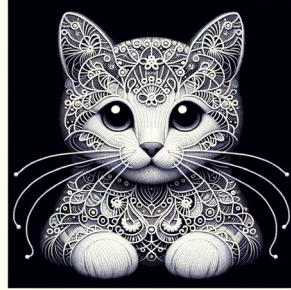

Yarn Bombing

A type of street art that uses colorful displays of knitted or crocheted yarn rather than paint or chalk.

페인트나 분필이 아닌 뜨개질이나 뜨개질한 실로 다채로운 색상을 표현하는 거리 예술의 일종입니다.

a cup of coffee

A meticulously crafted image of a cup of coffee, detailed with refreshing textural elements of a woven fabric characteristic of the folk art of Yarn Bombing. This artful approach transforms ordinary objects into cozy, warm, and inviting figures. Ensuring a square aspect ratio, the yarn-patterned coffee cup will be the centerpiece, with steam rising above it, each thread displaying an intricate and unique pattern. The background is blurred to enhance the focus on the intricately yarn-designed coffee cup. All within a warm and cozy color palette.

a cute cat

Generate a unique image of a cute cat, designed in the intricate manner of Yarn Bombing, which is an art practice where objects in public spaces are covered or decorated with yarn or fiber. The image is requested to have a square aspect ratio, displaying equal length and breadth for this elegant feline depiction.

boy with a basket of fruit

An image encompassing playful and vibrant, knit-texture aesthetics of Yarn Bombing art style. The main subject is a young boy of Black descent, carrying a basket full of various colorful fruits. The color scheme should reflect a balance of colorful knitted patterns akin to Yarn Bombing installations. Maintain all of this within a square aspect ratio.

eiffel tower

Render an image of the Eiffel Tower interpreted through the style of yarn bombing, using a broad spectrum of vibrant colors interwoven in soft, warm wool. The overall form of the Eiffel tower should remain lifelike, retaining its lattice framework, but be transformed by multicolored yarns in complex, whimsical patterns that completely cover the structure. The image should maintain a square aspect ratio to symmetrical balance the tower and the intricate design details.

sunflowers

Creatively knit sunflowers artfully displayed in a community setting. The sunflowers, exhibiting bright yellow petals and contrasting brown centers, should beautifully cover an otherwise bland urban object (a fence, a bench, or a pole). Important aspects include the textural, intricate, and tactile style of Yarn Bombing and the delightfully quirky and engaging effect of the public art form. Use a square aspect ratio to capture the overall scene equally on all sides.

water-lily pond

A serene water-lily pond enveloped in vibrant, tactile textures akin to those found in Yarn Bombing installations. The pond peacefully occupies the center, radiating cool blues and pleasant greens. Lush lily pads scatter across the water, and beautifully blooming water lilies offer pops of vivid color. Soft, woolen textures dominate the scene, creating an unexpected, whimsically warm twist to the aquatic greenspace. This composition should fill a square aspect ratio, equating height and width, providing a balanced, harmonious viewing experience.

young girls at the piano