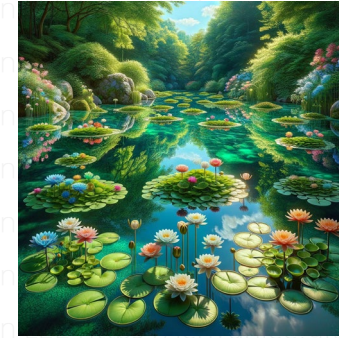

Trompe-l'oeil

An art technique that uses realistic imagery to create the optical illusion that depicted objects exist in three dimensions.

사실적인 이미지를 사용하여 묘사된 물체가 3차원에 존재하는 것처럼 착시 현상을 일으키는 예술 기법입니다.

a cup of coffee

Generate an image of a perfectly brewed cup of coffee, sitting on a wooden table, captured in the illusionistic style of Trompe-l'oeil. The focus of the image should solely be on the coffee cup, creating an impression as if it could be reached out and grabbed. Intricate shadows and gleaming highlights should enable a 3D look, while the atmosphere should evoke a calming, warm and cozy cafe setting. The overall image should maintain a square aspect ratio.

a cute cat

A charming and adorable feline themed in the style of Trompe-l'oeil. This traditionally used form of art uses realistic imagery to create the illusion that the depicted objects exist in three dimensions. The image should be in a perfect square aspect ratio to give off balance and symmetry. People viewing this image should feel as if they could reach in and pet the soft, luxurious fur of this charming cat.

boy with a basket of fruit

A young boy, attentively holding a basket brimming with a vibrant selection of fruit. The scene is rendered in the style of Trompe-l'oeil, with an intriguing sense of depth and realism that challenges perception. The image composition is set to a square aspect ratio.

eiffel tower

A detailed view of the Eiffel Tower with a square aspect ratio. Rendered in the style of Trompe-l'oeil, emphasizing rich detail and illusionistic effects to play with the viewer's perception of depth and dimension.

sunflowers

Depict a scene of vibrant sunflowers using the style of Trompe-l'oeil, a painting technique characterized by high detail realism and optical illusion, often to introduce the illusion of three dimensions on a flat or two-dimensional platform. The composition should respect a square aspect ratio, maintaining the same length for height and width. Focus on capturing the texture and vivid color of the sunflowers, with carefully rendered light and shadow to enhance the illusion of depth and space.

water-lily pond

Create an image of a tranquil water-lily pond scene. The pond is filled with floating water lilies, their green leafy pads and colorful flowers dotting the calm surface of the water. Reflective and shimmering under the sunlight, the water displays a dance of colors from azure to emerald. The surrounding scenery is lush with foliage, providing a serene, secluded atmosphere. To emphasize the image's depth, design it in a Trompe-l'oeil hyper-realistic style that aims to 'deceive the eye', and display it with a square aspect ratio.

young girls at the piano