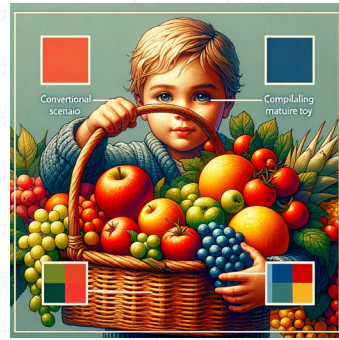

Toy

Art that involves the creation or modification of toys, often with artistic or conceptual intentions.

예술적 또는 개념적 의도를 가지고 장난감을 만들거나 개조하는 예술을 말합니다.

a cup of coffee

A square aspect ratio depiction of a steamy cup of coffee. The illustration should sport a contemporary, playful, and vibrant aesthetic, reminiscent of children's toy packaging or animated characters. The details of the cup should be simple yet striking, with bright, solid colors and clear-cut shapes.

a cute cat

Visualize a cute cat depicted with playful and simplified aesthetics, forming soft and fun features in harmony with a square aspect ratio. The cat has large expressive eyes, a small nose, and a wide happy smile. Its fur color can range from a light dusty brown to milk chocolate, with value contrast evident in the tufts of its ears and tail. The scene gives a feeling reminiscent of charming and cheerful children's book illustrations.

boy with a basket of fruit

An image depicting a conventional scenario in art, showcasing a young boy with a basket of fruit. The boy has an aura of innocence and the basket is abundantly filled with various fresh, colorful fruits. The image concept is influenced by the charm and simplicity of traditional toy designs, yet it retains a unique mature elegance. Notable features would include chunky, bold lines, and vibrant colors in a square aspect ratio resembling compelling children's toys.

eiffel tower

A structure reminiscent of the Eiffel Tower presented in a playful, whimsical, and colorful style, capturing the essence of a toy-like appearance. The image should adhere to a square aspect ratio, highlighting the tower's distinctive architecture. Please, ensure that the artwork maintains a balance between detail and simplicity that is often associated with children's toys.

sunflowers

Create an image of bright yellow sunflowers placed symmetrically with bold outlines and cartoon-like visuals, which embody characteristics of 'Toy-Style' art, in a square aspect ratio. The background should showcase a vivid blue sky, giving a pleasant contrast. The sunflowers should portray a sense of cheerfulness and liveliness consistent with this particular style of art.

water-lily pond

An image with a square aspect ratio depicting a pond teeming with water-lilies. The whole scene is represented in the detailed, vibrant, intricate style of pre-1912 Asian art with a focus on flat, stylized forms and decorative surface patterns. The medium is predominantly ink and color on paper.

young girls at the piano

Two young girls engaged in playing a classic piano in an ornate room. The style of this image should capture the simplicity and innocence prominent in the works of pre-1912 artists, ideally capturing the calm, playful essence often found in traditional, innocent toy imagery. The scene should be depicted in a square aspect ratio.