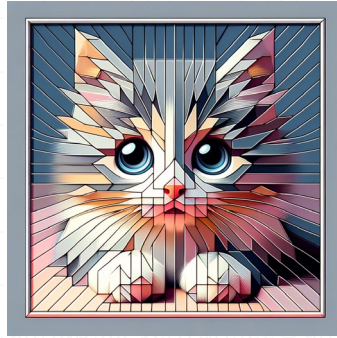

Spatialism

An art movement focused on the creation of a new kind of space involving the use of color, light, and sound to transcend the two-dimensionality of the canvas.

캔버스의 2차원성을 뛰어넘어 색, 빛, 소리를 사용하여 새로운 종류의 공간을 창조하는 데 중점을 둔 예술 운동입니다.

a cup of coffee

Generate a composition in the style of Spatialism, featuring a cup of coffee. The image should have a cubist perspective with a focus on depth and volume, with the colors typically seen in a cup of coffee like deep browns and cream. Make sure the image has a square aspect ratio.

a cute cat

Create a square aspect ratio image of a cute cat, modeled in the style of the Spatialism artistic movement, which emphasizes the spacial quality of the canvas in a uniquely dimensional way.

boy with a basket of fruit

An image depicting a young boy of indeterminate descent joyfully carrying a large basket brimming with an assortment of brightly colored fruits. The image is stylistically influenced by the movement of Spatialism, showcasing abstract geometric forms and a perception of depth and three-dimensionality. This is rendered within a symmetrical square aspect ratio.

eiffel tower

Imagine a visually striking interpretation of the Eiffel Tower utilizing the integral concepts of Spatialism. The artwork should embrace the movement's principles to manipulate space and create a deep sense of three-dimensionality. This art piece would be in a square aspect ratio, perfect for display.

sunflowers

Create a square aspect ratio artwork inspired by the principles of Spatialism, depicting sunflowers. Emphasize on the interaction between light, color, and three-dimensional space as central attributes of the artwork, causative elements creating vibrant, dynamic, and lively representation of sunflowers.

water-lily pond

A serene pond dotted with blooming water-lilies: their glistening petals basking in the soft glow of the sunlight, reflecting hues of white, pink, and yellow. Around the pond, verdant plants, with their leaves gently rustling in a delicate dance with the wind, provide a perfect frame. The image carries an essence similar to the Spatialism art movement, the textures should fuse the spatial concept with depth, the colors should transition smoothly, and the elements should seem to transcend the boundaries of the pond, pushing towards the viewer. The image should have a square aspect ratio.

young girls at the piano

Two young girls, one of Caucasian descent and the other of Hispanic descent, focused intently on playing a classic piano. The environment around them is manipulated in the style of Spatialism, where space becomes an integral part of the composition. Forms seem to be layered, intersecting, and almost floating in the scene, providing complexity and depth to the image. The aspect ratio of the artwork is square, allowing equal prominence for all elements within the frame. The piano and the girls are presented with uncanny realism amidst the spatial distortions.