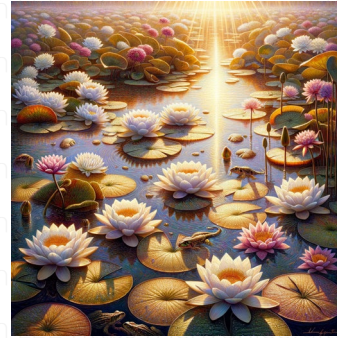

Regionalism

An American realist modern art movement that included paintings, murals, lithographs, and illustrations depicting realistic scenes of rural and small-town America primarily in the Midwest.

미국의 사실주의 현대 미술 운동으로 주로 중서부 지역의 농촌과 소도시의 사실적인 장면을 묘사한 회화, 벽화, 석판화, 삽화 등이 포함되었습니다.

a cup of coffee

Render an image in the square aspect ratio featuring a cup of coffee. The artistic atmosphere should encapsulate the spirit of Regionalism, focusing on the simplicity and authenticity of everyday objects.

a cute cat

Create a charming, endearing image of a cat in the style of Regionalism. The image should be framed within a square aspect ratio, displaying the cat's sweet facial features and furry texture in the simplistic and realistic aesthetic that Regionalism offers.

boy with a basket of fruit

Generate the image of a boy, in the style of Regionalism, holding a beautiful basket replete with various types of fresh, ripe fruit. The boy appears joyous and vibrant with keen eyes and is wearing rural attire suggesting his connection with nature. His basket is brimming with a glorious variety of fruits: apples shining like red rubies, oranges radiating a warm glow, grapes bunching together in violet clusters, with leaves peeking out between them. The image should have a square aspect ratio, filling the frame with the boy and his bountiful basket of fruits.

eiffel tower

A square aspect ratio image of the Eiffel Tower inspired by the Regionalism school of art characterized by an uncomplicated, unaffected, and realistic approach. Incorporate the usage of muted color palette, emphasis on geometrical simplification and a spotlight on rural and agrarian subjects but use the Eiffel Tower as the main subject instead. Create the artwork in the style often seen in oil paintings.

sunflowers

Create an artwork showcasing vibrant sunflowers, composed in the style of Regionalism, which was prominent in the 1930s. This should have a square aspect ratio and should exhibit the distinguishing features of Regionalism, including stylized, yet accessible, depictions of rural American life and landscapes. Use a mix of warm and cool colors to give depth and dynamism to the beautiful sunflower scene.

water-lily pond

An image in the style of Regionalism, showcasing a tranquil water-lily pond. The pond is filled with blooming lilies of white, pink and violet hues, their broad, waxy leaves floating peacefully on the surface of the shimmering water. Additionally, underneath the lily pads, there's a hint of aquatic life with shadows of fish and frogs. Golden rays of the setting sun add a magical flare while highlighting the textures and details of this mesmerising scene. The painting has a square aspect ratio.

young girls at the piano

Two young girls, one of Hispanic descent and the other of Middle-Eastern descent, sitting at a piano, engaging with the instrument. The scene is rendered with simple, realistic shapes and colors characteristic of the Regionalism art movement. They are engrossed in the music, their fingers dancing over the piano keys. The image is arranged in a square aspect ratio, focusing on the bond shared through this musical experience and subtly conveying a story of youth, friendship and shared interests.