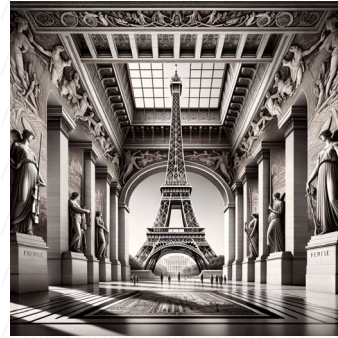

Neoclassicism

An art movement predominantly influenced by the classical art and culture of ancient Greece and Rome.

고대 그리스와 로마의 고전 예술과 문화에 주로 영향을 받은 예술 사조입니다.

a cup of coffee

A still life image capturing a cup of coffee, depicted in a style characteristic of the Neoclassicism artistic movement. The image should have a square aspect ratio and embody Neoclassicism hallmarks such as clarity of detail, traditional composition, and restrained color palette. The coffee cup can be made of porcelain and placed on a wooden table, while ambient light beautifully illuminates it.

a cute cat

Create a charming representation of a feline, inspired by key elements of Neoclassicism. The image should focus on the cat's detail with an emphasis on the symmetrical and orderly style characteristic of the Neoclassical era. Please maintain a square aspect ratio for the picture.

boy with a basket of fruit

An image of a Caucasian young boy styled in the artistic movement of Neoclassicism. The boy is posed elegantly, while holding a basket brimming with colorful ripe fruits. With a backdrop subtly hinting at Classical Greek or Roman architecture, the image maintains a square aspect ratio, highlighting values from the bygone era of Neoclassicism. The boy's hair, clothing, and overall demeanor reflects the sophisticated, restrained, and symmetrical style that was renowned in Neoclassical art.

eiffel tower

Depict the Eiffel Tower using the aesthetic principles of Neoclassicism, emphasizing symmetry, simplicity and grandeur. The image composition should be arranged in a square aspect ratio.

sunflowers

Create a detailed image of a field of sunflowers, characterized by calmness and symmetry reflecting the Neoclassicism art period. The scene should captivate the viewer by showcasing orderly arrangement and clarity in the style of the 18th and 19th-century European artists who were inspired by Greek and Roman art. The image should adhere to a square aspect ratio in its composition.

water-lily pond

A tranquil scene featuring a pond flooded with water lilies, inspired by the principles and aesthetics of Neoclassicism. The composition uses a square aspect ratio, showcasing symmetry and balance. The serene pond brims with vivid water lilies, their blossoms bursting with color, while the reflective surface of the water mirrors the clear sky and surrounding greenery. The detail is precise, as characteristic of Neoclassical art, emphasizing the beauty and order of nature.

young girls at the piano

A depiction of two young girls at the piano. The style should resonate with elements of Neoclassicism, reflecting its emphasis on symmetry, simplicity, and grandeur. One of the girls is Asian and the other is Hispanic. They are diligently practicing, creating a serene and focused atmosphere. The girls are dressed in attire fitting the Neoclassical era with the piano being the central point of focus. The composition is designed with a square aspect ratio.