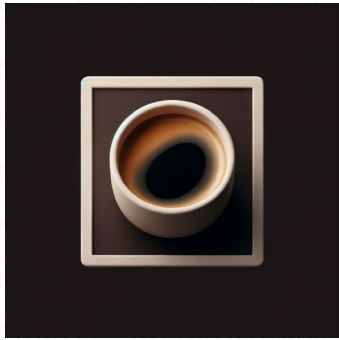

Scandinavian Design

A design movement characterized by simplicity, minimalism, and functionality that emerged in the 1950s in the five Nordic countries.

1950년대에 북유럽 5개국에서 등장한 단순함, 미니멀리즘, 기능성을 특징으로 하는 디자인 운동입니다.

a cup of coffee

An image with a square aspect ratio capturing a cup of coffee presented in the style of Scandinavian design. The design emphasizes simplicity, minimalism, and functionality - hallmarks of Scandinavian design ethos. The cup, presumably of ceramic make, is modern and sleek, with no extraneous details, true to the Nordic aesthetic. The coffee within is freshly brewed, with a warmth that seems almost palpable, its dark, aromatic swirl providing a stark contrast to the clean lines of the cup.

a cute cat

Generate an image of a charming and adorable cat, characterized by the distinctive elements of Scandinavian Design. It should display a minimalist approach, a combination of functionalism and simplicity, using natural materials such as wood. This image should ideally have a square aspect ratio, emphasizing balance and visual harmony.

boy with a basket of fruit

Picture a young Caucasian boy with a full basket of assorted fruits. The boy has a bright, joyful expression. The style of the imagery should resonate with Scandinavian Design; prioritizing simplicity, minimalism, and functionality, with an emphasis on shapes and forms. The color palette should be understated but harmonious, filled with natural hues. The entire image should be well-balanced within a square aspect ratio.

eiffel tower

Render an image of the Eiffel Tower following the elements of Scandinavian design. The design should focus on functionality, simplicity, and minimalism. The image should sport clean, straight lines gifted by nature and abstract forms. Emphasize bright shades mixed with a soothing color palette, often featuring hues of blue and green. The image should have a square aspect ratio.

sunflowers

Create an image of sunflowers arranged in the style of Scandinavian design. These flowers should exemplify the principles of minimalism, functionality, and simplicity that typify Scandinavian design. Place these vibrant sunflowers against a backdrop that draws upon a muted and natural color palette, in line with this design style. The layout should maintain a clean, uncluttered, and harmoniously balanced aesthetic. The final image should be in a square aspect ratio.

water-lily pond

Create an image of a water-lily pond. The design should reflect the minimalism, functionalism, and simplicity found in Scandinavian design. The image should be of a square aspect ratio, with the water-lily pond as the main focus, surrounded by a quietly serene environment.

young girls at the piano