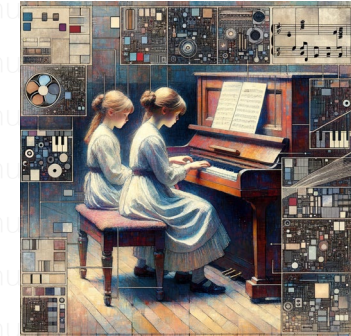

Musique Concrète

A form of electroacoustic music that is made up of natural sounds, which are recorded and then manipulated electronically.

자연스러운 소리로 구성된 전자 음향 음악의 한 형태로, 녹음한 후 전자적으로 조작합니다.

a cup of coffee

Create an image of a cup of coffee inspired by the principles and techniques of Musique Concrète, with a unique focus on everyday sounds and the manipulation of these audio elements. Keep the image in a square aspect ratio. For this artistic task, visualize the ambiance of this music genre as a visual representation on the coffee. The image should mirror the radical, avant-garde approach of this unique form of music.

a cute cat

Imagine a delightful feline creature. Its fur is soft and glossy, eyes are sparkling with curiosity. The background is a blend of everyday sounds represented visually. It could be waves of vibrant color indicating different pitches, swirls signifying frequency modulation, or blobs representing the texture of sound - all paying homage to the principles of Musique Concrète. The entire composition adheres to a square aspect ratio, providing a balanced visual experience.

boy with a basket of fruit

A young boy with a basket full of ripe, colorful fruits. The boy has an innocent yet focused expression on his face. His clothes are simple and rustic - a testament to his humble background. We can see the basket he is carrying, woven tightly and filled to the brim with an assortment of fruits. If one can imagine this aural, square-shaped artwork translated into a scene, it would have a Musique Concrète influence, with disjointed, surprising elements interspersed throughout. Various types of fruits - peaches, grapes, apples, and berries - are arranged chaotically yet harmonically in the basket, just like sounds in Musique Concrète.

eiffel tower

An image of the Eiffel Tower in the square aspect ratio. Aesthetic inspired by the elements of Musique Concrète, which focuses on natural environmental sounds and manipulated noises. The primary medium should depict a mix of concrete and abstract elements, evoking aural beauty through visual forms.

sunflowers

An abstract depiction of sunflowers inspired by the principles of Musique Concrète, a medium traditionally associated with sound and not visual art. Imagine an experimental interpretation of sunflowers where the visual elements echo the concrete and collage-like elements found in Musique Concrète compositions. Please maintain a square aspect ratio.

water-lily pond

A tranquil water-lily pond captured using a visual representation of Musique Concrète style. The composition uses a square aspect ratio, where amorphous shapes interact in an abstract, non-linear fashion. The faint reflections of the lily pads float on the surface of the pond, and the water is teeming with the subtle textures of life beneath. Note the complexity within simplicity tailored into the visual rhythm of shapes and colors, vivid greens of lily pads contrasting the cool, dark blue of the water, evoking a symphony for the eyes.

young girls at the piano