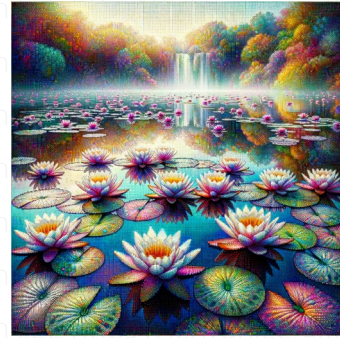

Pixelism

A digital art form that imitates the visual aesthetics of pixelated screens, creating artwork that resembles early digital art.

픽셀화된 화면의 시각적 미학을 모방하여 초기 디지털 아트와 유사한 예술 작품을 만드는 디지털 아트 형식입니다.

a cup of coffee

An image showcasing a cup of coffee, rendered in the aesthetic of Pixelism. The visual, consisting primarily of tiny square fragments, should project an alluring blend of complex pixelated patterns. The cube-like composition should perfectly fit within a squared aspect ratio, maintaining its harmonic symmetry.

a cute cat

Create an image of a cute cat in the style of Pixelism with a square aspect ratio. The cat should be sitting comfortably, its fur should be soft and shiny, its eyes should be curious and bright, and its paws tucked neatly beneath it.

boy with a basket of fruit

A boy standing with a basket full of various fruits. The scene is created in the style of Pixelism, employing small, pixel-like dots of color to form the image. The composition is designed in a square aspect ratio, with the boy positioned centrally in the frame. The colors are vivid and contrasting, creating a lively and dynamic visual effect.

eiffel tower

A detailed image of the Eiffel Tower in Paris, displayed proudly against a clear sky. The image should adopt the features of Pixelism art style, with small, block-like squares of color coming together to create the ultimate picture. The final result should exhibit a square aspect ratio, implying that the height and width of the image are equal.

sunflowers

A square aspect ratio image showcasing a field of sunflowers. Compose the image in the Pixelism art style, characterized by a grid-like arrangement of different colored squares that together form the image, much like pixels on a digital screen. Pay special attention to capturing the vibrant yellow of the sunflower petals and contrasting it with the rich green of the stems and leaves.

water-lily pond

Imagine an ethereal water-lily pond captured in vivid colours and intricate details. The image takes inspiration from the Pixelism art style which breaks down the scene into multitude of tiny pixel-like squares, creating an intricate quilt of colours. The depiction is within a square aspect ratio frame, adding a certain symmetry to the scene. The pond shimmers with the reflections of the sky above and lily pads float idly on the placid surface. Delicate water lilies are expressed as eruptions of color, crowning the lily pads. The overall feeling is tranquil and serene.

young girls at the piano

Image of two young girls, one of South Asian descent and the other of Hispanic descent, in a peaceful and focused manner, sitting at a grand piano. They are enthusiastically exploring the keys with their little fingers, trying to play their first melody. The room around them is filled with warm light filtering from a nearby window. The composition of this image is to be created with a Pixelism art style, using vibrant squares to define shapes, textures, and colors. The image should have a square aspect ratio.