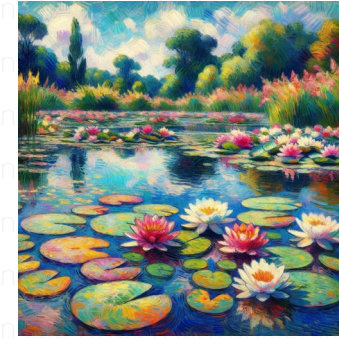

Create an image of sunflowers. The visual style should be reminiscent of Post-Impressionism, an artistic era that emphasized vivid colors and emotive brushstrokes, often distorting form for expressive effect. The medium should evoke the texture of oil on canvas. Consider a square aspect ratio to make sure that the composition fits evenly within the frame.

water-lily pond