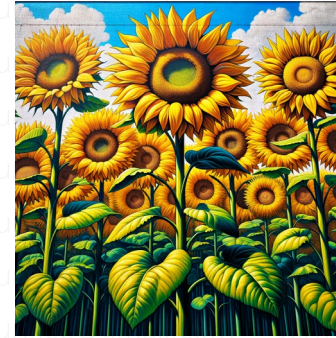

Muralism

A style of painting in which the artwork is directly on a wall, ceiling or other large permanent surface.

벽, 천장 또는 기타 큰 영구 표면에 직접 작품을 그리는 회화 스타일입니다.

a cup of coffee

An image in a square aspect ratio, depicting a cup of coffee. The stylistic approach should be inspired by the key aspects of Muralism, mainly consisting of simplified shapes, bold colors and a tendency toward a social realist theme. The image could reflect a graphical and abstract influence, a key component of the Muralism art era.

a cute cat

A charming feline, illustrated in the robust and social-purpose driven style of Muralism, known for its striking political narratives and monumental scale. The composition maintains a square aspect ratio, focusing the viewer's attention on the expressive details of the cat. The artistic format implies a certain level of abstraction and the keen use of color contrasts to capture the animal's lively personality.

boy with a basket of fruit

A young boy, of Middle-Eastern descent, carrying a basket full of a variety of vibrant and ripe fruits. The boy sports a look of joy and wonder. The style of the image is heavily influenced by the Muralism artistic movement, renowned for its social and political messages depicted in large, striking murals. The image composition has a square aspect ratio, with a harmonious balance of elements similar to classic murals.

eiffel tower

An image showing the Eiffel Tower depicted in a style that echoes the dramatic, social-realist tendencies of Muralism, a movement best known for its large-scale, public works often rich in historical and cultural symbolism. The entire composition should be contained within a square aspect ratio, suggesting a balance and symmetry that integrates the iconic Parisian monument seamlessly into its urban environment. The final image should evoke the bold, expressive qualities of Muralism, with strong lines, solid shapes, and a use of color that emphasizes the distinctive structure and presence of the tower.

sunflowers

Imagine a vibrant and visually captivating image of sunflowers. The image is inspired by Muralism, a social and political movement known for larger-than-life wall paintings, embodying a sense of unity and collectiveness. Make sure the composition maintains a square aspect ratio, emphasising the tall and erect posture of sunflowers. Their large, bright yellow petals contrast against rich green stems and leaves. The background can be an azure blue sky, underlining the celebratory and powerful aesthetics of Muralism.

water-lily pond