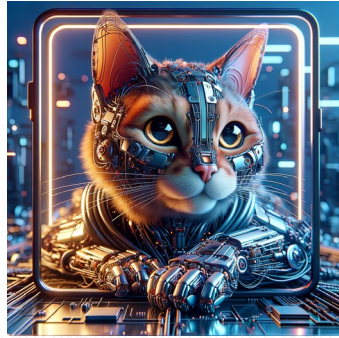

Posthuman

Art that explores the idea of the evolution of humans, technology, and biology, and their interconnectivity.

인간, 기술, 생물학의 진화와 상호 연결성에 대한 아이디어를 탐구하는 예술입니다.

a cup of coffee

Visualize a square aspect image depicting a cup of coffee. The art style should emanate a posthuman feel, featuring sleek, digital tones with elements of technology, harking back to early 20th-century futurism which is primarily done through oil on canvas.