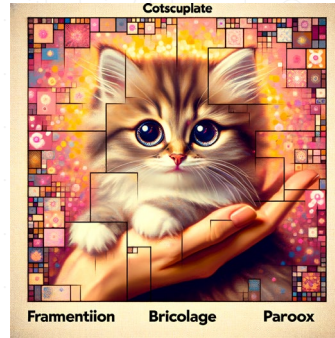

Postmodernism

An art movement characterized by a departure from modernism and embracing of new forms of expression through a mix of styles and mediums.

모더니즘에서 벗어나 다양한 스타일과 매체를 혼합하여 새로운 형태의 표현을 수용하는 것을 특징으로 하는 예술 운동입니다.

a cup of coffee

Visualize a cup of coffee using aspects of the Postmodernism art movement, with characteristics such as irony, pastiche, and collage-like layering. The picture should have a square aspect ratio, with equal width and height.

a cute cat

Visualize an adorable feline, interpreted through the lens of postmodernism, with a square aspect ratio. The cat should possess glittering eyes, soft fur, and an overall compact physical structure to enhance its cuteness. Integrate elements of fragmentation, bricolage, and paradox, key characteristics of the postmodernist movement, into the composition. Try to create this image with a collage-like feel to mimic the layered and complex nature of postmodern artworks.

boy with a basket of fruit

A young boy, of Asian descent, is seated with a variety of brightly colored fruits arranged meticulously within a woven basket. The boy is wearing clothing characteristic of the Romantic era, a crisp white blouse with fluffy sleeves and dark pants. The background is abstract, with fragmented pieces of everyday objects adrift, a nod to Postmodernist style. The painting uses a heightened contrast in color and textured strokes mimicking oil painting techniques. The composition abides by a square aspect ratio, maintaining a balance in dimensions.

eiffel tower

Generate an image of the Eiffel Tower depicted in a square aspect ratio. The composition and structure of the image should pay homage to Postmodernist elements by incorporating fragmentation, anachronistic and juxtaposed elements, and parody or irony. Please note that this image must not replicate the style of any specific postmodern artist, and instead, should portray a general and abstract interpretation of Postmodernism.

sunflowers

A square aspect ratio image illustrating the concept of sunflowers. The depiction combines a variety of conflicting styles, textures, and aesthetics, typical of Postmodernism. The image includes fragmentation, bricolage, and the use of different materials and mediums. Display a playful, ironic use of historic styles, and a focus on the surface of the artwork rather than any underlying meaning or theme. The arrangement of the sunflowers should reflect a break from the traditional representation of this subject, embodying the paradoxical nature of Postmodernism.

water-lily pond