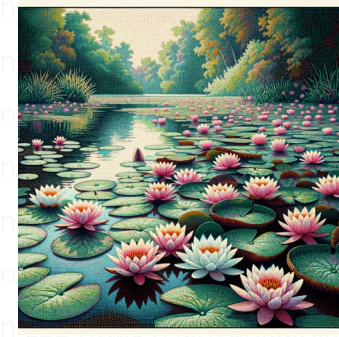

Pointillism

A technique of painting in which small, distinct dots of color are applied in patterns to form an image.

작고 뚜렷한 색 점들을 패턴으로 적용하여 이미지를 형성하는 회화 기법입니다.

a cup of coffee

Create an image of a steaming cup of coffee. The setting should incorporate the distinctive characteristics of Pointillism, a late 19th-century art movement. It is characterized by the application of distinct dots of pure color to represent light and form in the artist's view. The image needs to be presented in a square aspect ratio.

a cute cat

Generate an image of a cute cat using the Pointillism method characterized by small, distinct dots of color that are applied in patterns to form an image. The image should have a square aspect ratio.

boy with a basket of fruit

A young Caucasian boy painted in the Pointillism style, standing with a basket full of various fruits like apples, grapes, and oranges. He's dressed in period clothing, perhaps from the late 19th century. His eyes are lit up in curiosity and excitement, which adds a lively dynamism to the painting. The setting is outdoors, with a vibrant nature backdrop. The square aspect ratio focuses fully on the boy with the fruit basket. Note that this should not be an interpretation of any specific painting, but rather a new, unique composition.

eiffel tower

Visualize the iconic Eiffel Tower, using the meticulous technique of Pointillism. Capture the precision and detail that characterises this technique by using individual dots to form the image, resulting in an overall gradient when viewed from afar. Make sure to abide by a square aspect ratio, maintaining the balance between height and width. Preserve the tower's distinct lattice framework and its towering structure, while wrapping it in the delicate hues of a sunset, adding depth and a three-dimensional effect with the strategic placement of colored dots.

sunflowers

A square aspect ratio rendering of a vibrant scene dominated by sunflowers. The style should be reminiscent of Pointillism, a technique developed in late 19th-century Neo-impressionistic art that uses small, distinct dots of pure color applied in patterns to form an image. Radiant glowing colors suggest the heat of a sunny afternoon, and the textured detail captures the intrinsic beauty of the sunflowers.

water-lily pond

Depict a tranquil Water-Lily Pond using the distinctive technique of Pointillism, characterized by the application of small, distinct dots of color applied in patterns to form an image. Make sure the frame consists of a square aspect ratio, showcasing the harmonious hues of water lilies floating amidst the still water, the green foliage surrounding them and the serene ambiance of the setting.

young girls at the piano