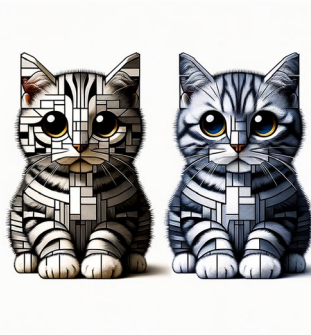

Outsider Architecture

Buildings or structures created by non-professional architects, often with unusual designs or materials.

전문 건축가가 아닌 사람이 만든 건물이나 구조물로, 종종 특이한 디자인이나 재료로 만들어집니다.

a cup of coffee

Generate a square aspect ratio image showing a cup of coffee. The visuals should be guided by the principles seen in Outsider Architecture, evoking raw, self-taught, and imaginative qualities. Use elements like unusual shapes, intricate patterns, and unconventional materials. Please avoid any specific relation to a post-1912 artist or studio in the style and representation.

a cute cat

Create an image of an adorable kitty cat designed in the style of Outsider Architecture. The style should feel untrained, self-taught, and spontaneous, capturing the raw, unusual and eccentric aspects of Outsider Architecture. The image should have a square aspect ratio.

boy with a basket of fruit

A young boy is depicted in the square aspect ratio, holding a basket filled to the brim with a variety of fruits. The style is reminiscent of Outsider Architecture, known for its unique and unconventional techniques. The boy's expression suggests a sense of contentment, his smile soft, but noticeable. He's casually clothed, an intricate juxtaposition of simplicity and vivid color that complements the lush visuals of the fruit basket. The placement and orientation of the elements create an interesting sense of harmony, making the viewer's eyes wander all over the image. The slightly textured background adds an additional layer of depth.

eiffel tower

An image envisioning the Eiffel Tower, rendered in the style of Outsider Architecture, which typically revolves around the singular vision of creators with no formal architectural training. This style often presents a unique and often eccentric take on structure and design. The image should maintain a square aspect ratio, giving equal balance to the height and width of the depiction.

sunflowers

Sunflowers blossoming under the warm sun, depicted in the distinctively unrefined and raw technique characteristic of Outsider Architecture, with strong geometric alignments and asymmetry common in such works. The tableau should be captured in a square aspect ratio showcasing the bold and vibrant colors of the sunflowers contrasted against the rustic aesthetic typical of Outsider Architecture.

water-lily pond

Visualize a Water-Lily Pond framed within the architectural style of the 19th century Outsiders, yet filled with a modern twist. Intricate detailing and odd angles typical of Outsider Architecture should be apparent. The pond itself should be the primary focus, filled with blooming water lilies floating on the surface, while weeping willows lean towards the water, their leaves creating beautiful reflections on the pond. Include the natural fauna that often inhabit these scenes such as frogs and dragonflies. Maintain a square aspect ratio for the image.

young girls at the piano