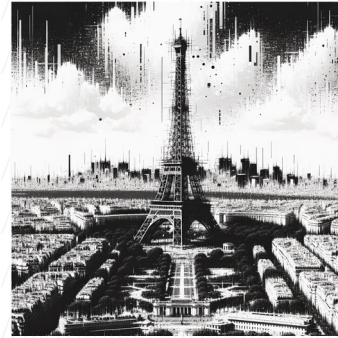

Noise Music

A genre of music that explores the use of noise within a musical context, often challenging traditional musical practices.

음악적 맥락에서 노이즈의 사용을 탐구하는 음악 장르로, 종종 전통적인 음악 관행에 도전합니다.

a cup of coffee

Imagine a cup of coffee visualized in a way that captures the chaos and discord characteristic of Noise Music. The image should have a square aspect ratio. The composition might illustrate volatile, distorted waves or unharmonious textures and bursts of color resembling the unpredictability of Noise Music.

a cute cat

Imagine a unique atmospheric scene, where a cute cat is striking an adorable pose. The scene imbues a sense of abstraction and chaos, perhaps somewhat akin to the sensations evoked by Noise Music. The whole image should fit within a square aspect ratio, serving to enhance the unconventional vibe.

boy with a basket of fruit

A young Caucasian boy holding a basket full of vibrant, assorted fruits. The image's style is influenced by the avant-garde and experimental essence of Noise Music, exhibiting irregular patterns, abstract elements, and a certain level of distortion. The square aspect ratio frames the composition, highlighting the boy and the fruits he's holding.

eiffel tower

A striking image of the Eiffel Tower, rendered in a visual interpretation of the 'noise music' aesthetic. The artwork invokes the chaotic, raw, and unstructured elements characteristic of noise music, using black and white color features to create contrasting patterns. The resulting view yields an aspect ratio that is perfectly square, putting forth a sense of equilibrium amidst all the disarray. It's like viewing the iconic Parisian monument through a lens of dynamic, audial abstraction.

sunflowers

Imagine a field of vibrant sunflowers dancing under a bright summer sun. These sunflowers are depicted in the style mimicking Noise Music, representing its unconventional, abstract, and dissonant aspects. The scene is composed in a square aspect ratio embodying a balanced composition, with diagonals of sunflowers curving in rhythm.

water-lily pond

Create an image of a pond filled with blooming water lilies. Capture this in a visual representation resembling the evocative and unconventional aspects of Noise Music, a genre known for its abstraction and discordance. The scene should have an equal length and width, ensuring a square aspect ratio.

young girls at the piano

Two young Caucasian and Hispanic girls, each utilizing one of their soft tender hands in order to play a duet on an old-fashioned grand piano, integral wood, well polished and gleaming under the soft candlelight of a cleanly lit room. The room is quite simple, only adorned by the elegant intricacies of the instrument. Their music is vibrant and jarring, matching the characteristics generally associated with Noise Music, a contrast to the delicacy of their presence, depicting an exploration beyond the confines of traditional music. The image has a square aspect ratio.