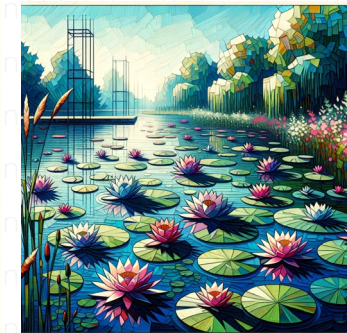

Precisionism

An American art movement of the 1920s that focused on a clear and precise representation of industrial subjects.

1920년대 미국의 미술 운동으로, 산업적 주제를 명확하고 정확하게 표현하는 데 중점을 두었습니다.

a cup of coffee

Imagine a square image that depicts a cup of coffee. The image should embody the aesthetics of Precisionism, a style characterized by sharp, mechanical lines and clear, defined shapes, often found in industrialized landscapes. Use bold shapes and strong linear and geometric forms to convey the scene. The coffee cup should be the central focus, perhaps on a table or countertop, surrounded by subtle hints of an industrial or urban setting to further emphasize the style.

a cute cat

Generate an image of a cute, adorable feline, designed in the artistic style reminiscent of Precisionism - marked by sharply defined, often geometric shapes and forms with intricate attention to detail. The composition of the image should adhere to a square aspect ratio.

boy with a basket of fruit

A young Caucasian boy dressed in simple clothing, holding a weathered wicker basket filled with a colorful array of fresh fruits. His expression is one of satisfaction. The image, rendered in the style of Precisionism, emphasizes the sharp, clear lines and geometric forms of the boy's clothing and the basket. The fruits are depicted with vibrant colors and minutely detailed textures. It's set against a simple background in a square aspect ratio, making the boy and his fruit-filled basket the central focal point of the image.

eiffel tower

An illustration of the iconic Eiffel tower in a clean, angular, sharp-edged style reminiscent of Precisionism. The structure rises majestically, with an emphasis on its geometric shapes and industrial grandeur. The image is framed in a square aspect ratio, further enhancing its overall geometrical aesthetic.

sunflowers

An image featuring sunflowers that embodies the characteristics of the Precisionism art movement. The overarching scene should capture a sense of heightened clarity, with sharp, bold, and clear lines. The color palette should include bright, vivid and bold colors, all residing within a square aspect ratio.

water-lily pond

Create a Precisionism-style painting of a water-lily pond fit into a square aspect ratio. The scenery should display clean geometrical shapes with simplified detail, sharp lines and clear contours. Think in terms of industrial structures to represent the lily pads floating on the serene water surface with their blooms adding splashes of vibrant colors. Incorporate the element of precise control and simplification typically seen in Precisionism artworks, conveyed in such a way that the subject matter, which is the water-lily pond, is easily distinguishable. Use the core colors of blues, greens, and whites to recreate the feel of the pond amid a serene landscape.

young girls at the piano