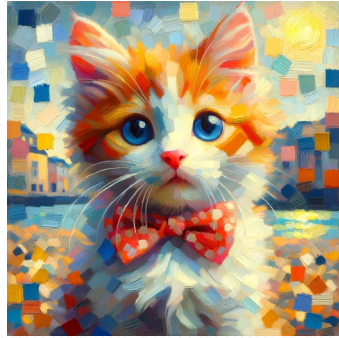

Post-Impressionism

A predominantly French art movement that developed roughly between 1886 and 1905; an extension of Impressionism while rejecting its limitations.

1886년부터 1905년 사이에 주로 프랑스에서 발전한 미술 운동으로, 인상주의의 한계를 거부하면서 인상주의의 연장선상에서 발전했습니다.

a cup of coffee

A square aspect ratio image of a cup of coffee depicted with the meticulous texture, vibrant color contrasts, and loose brush strokes of the Post-Impressionism period, using the painting techniques predominantly practised in oils and watercolours.

a cute cat

Generate an image of an adorable cat in the artistic style of the early 20th century movement, Post-Impressionism. Make use of vibrant colors, vivid brush strokes, and thick application of paint as emblematic of this style. The image should have a square aspect ratio, putting equal emphasis on every part of the frame.

boy with a basket of fruit

A young Caucasian male is standing with a bounty of colorful fruit in his handwoven basket. His attire consists of simple, rustic clothes with patterns symbolizing pastoral life. He is set against a softly textured backdrop that blurs at the edges, representing the Post-Impressionistic style. The boy's expressionistic face communicates an unspoken narrative about his life. The tableau is beautifully squarish, balancing the vertical and horizontal elements. The details of the scene are rendered in short, thick strokes of vibrant paint colors, typical of the Post-Impressionism period. The composition illuminates the humble beauty of everyday life.

eiffel tower