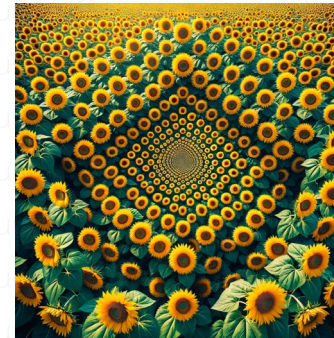

Neo-Conceptualism

An art movement that emerged in the 1980s, focusing on concept over traditional aesthetic concerns.

1980년대에 등장한 예술 운동으로, 전통적인 미적 관심사보다 개념에 중점을 두었습니다.

a cup of coffee

Visualize a square-framed image that displays a cup of coffee. Infuse the scene with characteristics reminiscent of Neo-Conceptualism, capturing its key features such as interrogative thought, irony, and a reflection on society's place in art. This aesthetic should be applied in a multimedia approach, imitating the movement's preferred medium.

a cute cat

Generate an image of a charming kitty. The styling should capture the essence of Neo-Conceptualism. The image should have a square aspect ratio, reflecting the balance, symmetry and simplicity embodied in equally proportioned squares. The color scheme should be creative, abstract, and playful, embodying the spirit of the cat and the neophyte conceptualism's propensity for pushing boundaries.

boy with a basket of fruit

Generate an image of a young South Asian boy in a basket full of various fruits. The boy has a joyous expression on his face as if he is extremely happy to have all those fruits. The fruits include apples, oranges, grapes, bananas, and berries. The style is indicative of Neo-Conceptualism, which embraces text, photography, installation art and employs multiple layers of metaphorical meaning. The image should be in a square aspect ratio to emphasize the central composition.

eiffel tower

Visualize the world-famous Eiffel Tower in a unique artistic style that captures the essence of Neo-Conceptualism. This style resonates with bold, abstract, and thought-provoking themes. The final image should be in a square aspect ratio and should invoke feelings of deep contemplation, aimed at challenging the traditional perception of art.

sunflowers

A refreshing and vibrant image in keeping with the leanings of Neo-Conceptualism. Visualise a field of sunflowers, their radiant yellow petals contrasting beautifully against their deep green stems. The sunflowers are in full bloom, standing tall in the daylight, filling the entirety of the image within a square aspect ratio. Despite the simple composition, there is an innate thought-provoking quality to it, challenging traditional understandings of nature and art.

water-lily pond

A serene water-lily pond characterized by features associated with the Neo-Conceptualism art movement. The nearby trees and plants casting mirror-like reflections into the water while the blooming water-lilies add a pop of colours. The pond encompasses the entire field of view, forming a square aspect ratio. The intricate details of the lilies are balanced with the abstract nature suggested by Neo-Conceptualism, generating a sense of tranquility and contemplation.

young girls at the piano