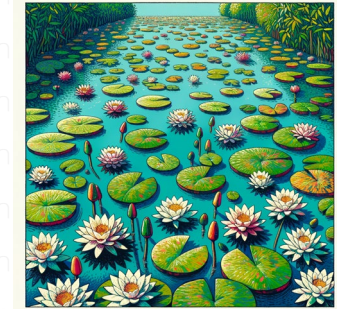

Outsider

Art by self-taught or naïve art makers, typically characterized by an untrained style.

독학 또는 순진한 예술가들의 예술은 일반적으로 훈련되지 않은 스타일이 특징입니다.

a cup of coffee

An image of a delightfully warm cup of coffee, represented in an unsophisticated and raw artistic style similar to that of the Outsider Art movement, which is known for its lack of formal artistic training. The cup is composed of distinct elements such as the handle and the foaming beverage within. The image itself maintains a square aspect ratio, equally balancing its height and width.

a cute cat

Generate an image of an adorable cat rendered in a square aspect ratio, featuring the raw, untrained aesthetic associated with the Outsider Art movement, frequently characterized by an unusually detailed, emotional, and personal style.

boy with a basket of fruit

An image of a young Caucasian boy holding a woven basket full of assorted fruits like apples, oranges, bananas, and grapes. He is casually dressed, possibly in dungarees, and his eyes hold an expressive innocence. The artwork is executed in the stylings of Outsider Art, known for being unrefined and self-taught in nature. He stands in a garden setting punctuated by wild flora and fauna, giving the entire scene a rustic charm. The painting has a square aspect ratio.

eiffel tower

Create a square image of the Eiffel Tower. The style should incorporate characteristic textures, bold contrasting colors, and intentional crudeness often associated with Outsider art, a movement prevalent in the early 20th century. The primary medium should be reminiscent of oil painting, capturing the unconventional methods of this unique artistic movement.

sunflowers

Imagine a vibrant display of sunflowers exhibited in an interesting 2D space that portrays rustic authenticity and autodidactic enthusiasm - key elements reflecting Outsider Art. This delightful garden under the sun is encapsulated within a square aspect ratio, seen from a mid-level perspective so we can witness the detailed texture of the sunflower petals and their towering stalks against a backdrop of blue sky.

water-lily pond

Create a serene image of a Water-Lily Pond exhibiting aspects of Outsider art style. The pond should be filled with vibrant water lilies, green pads floating on the still water. Around the pond, let there be verdant foliage that provides a stark contrast against the clear blue water. The image should adhere to a square aspect ratio, showcasing equal height and width. The artwork should encapsulate traits of Outsider art like the use of unconventional perspective, bold and raw colors, and a naive simplicity.

young girls at the piano