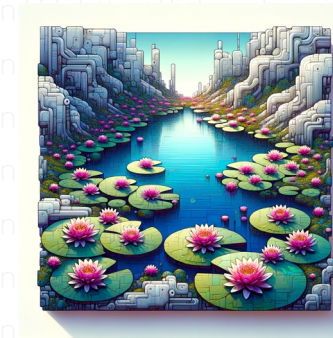

Robotic

Art involving the use of robotics, either in the creation process or as part of the final artwork.

창작 과정에서 또는 최종 작품의 일부로 로봇 공학을 사용하는 예술.

a cup of coffee

A highly geometric and futuristic depiction of a cup of coffee. The shapes are harsh, angular, and convey a sense of mechanical precision. Cool metallic shades of silver and blue, along with gray represent the robotic themes. Make sure the composition aligns with a square aspect ratio.

a cute cat

Imagine a cute cat visualized through a robotic lens. The canvas follows a square ratio. The feline creature's appearance is accentuated with stark, mechanical lines and gears to give the impression of a machine, yet retains its inherent adorability. The overall aesthetics combine a harmonious blend of biology and technology.

boy with a basket of fruit

A young Caucasian boy holding a wicker basket filled with various fruits like apples, oranges and grapes. The boy is dressed in casual clothes, with a smile on his face showing his excitement. The image has a robotic style rendering, with geometrical shapes and precise, sharp lines. The artwork has a square aspect ratio.

eiffel tower

A square aspect ratio image of the Eiffel Tower interpreted in a robotic style, with metal surfaces, plenty of gears and cogs, and with an overall appearance of being constructed by machinery. Architectural details should be retained, but with a distinct, futuristic twist that's distinctly mechanical in nature.

sunflowers

Sunflowers with a unique twist as they are depicted in a contemporary, geometric, and mechanical style. The visual representation resembles an intricate clockwork or machine, highlighting the beauty of symmetrical square-like patterns. Please note that the image should follow a square aspect ratio for composed aesthetics.

water-lily pond

Create an image of a pond filled with water lilies. Picture it in a futuristic context, giving it a robotic feel. The pond should take up most of the scene, with clusters of water lilies standing in vibrant contrast to its serene waters. The terrain around the pond extends into soft, mechanical shapes and structures, emphasizing the robotic theme. Aim for a square aspect ratio in your framing of this scene, giving it a sense of balance and symmetry.

young girls at the piano

An image depicting a scene of two young girls, one Caucasian, the other Middle-Eastern, both engrossed at a grand piano, losing themselves in the harmony of the music. The style envisioned for this artwork is one highly reminiscent of the intersection between art and technology, showcasing robotic, mechanical aesthetics, with a geometric orientation and heavy emphasis on straight lines and angles. The artwork's composition should lay within a square aspect ratio to convey an equal balance of height and width, mirroring the symmetrical nature of robotic design.