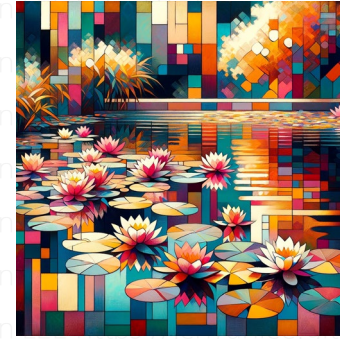

Orphism

An offshoot of Cubism focusing on pure abstraction and bright colors.

순수한 추상화와 밝은 색채에 중점을 둔 큐비즘의 한 갈래입니다.

a cup of coffee

A cup of coffee visualized in the style featuring abstract geometric shapes, vibrant colors, and distinct facets, resembling the art movement Orphism. The image follows a square aspect ratio.

a cute cat

Generate an image of a cute cat, depicted in a vibrant, abstract, and geometric style reminiscent of the Orphism movement, primarily known for its engagement with color theory and cubist abstraction. The aspect ratio of the image should be square.

boy with a basket of fruit

Create a square aspect ratio image of a South Asian boy, who appears to be in his early teens, posed in a peaceful, idyllic setting. He holds a basket in his lap brimming with an assortment of colourful fruit -- vivid oranges, shiny red apples, plump purple grapes -- the rich colours in harmony with each other, as if they are merging and splitting in rhythm. His expression is one of quiet joy. He is clad in rustic, simple garments. The image is interpretation in the style of Orphism, characterized by the use of strong colour palettes, abstract shapes and simultaneous contrasts, all contributing to a sense of vibrant energy and rhythm. The primary medium is oil on canvas.

eiffel tower

Famous landmark of Paris, the Eiffel Tower, rendered in the style characterized by geometric shapes, vibrant colors, and abstract aesthetics, prominent in Orphism. The composition has a square aspect ratio.

sunflowers

A vibrant and geometric image in a square aspect ratio featuring sunflowers. The interpretation should be inspired by the visual elements of Orphism, a pre-1912 art movement, characterized by its strong color palettes, abstract shapes, and emphasis on rhythm and music. The composition should express this movement's dedication to creating pure lyrical abstraction through the representation of the sunflowers.

water-lily pond

Create an image of a tranquil water-lily pond, interpreted in an abstract style typified by vibrant color contrasts and geometric shapes, similar in spirit to the Orphism artistic movement. The composition needs to exhibit a square aspect ratio.

young girls at the piano

Two young girls sitting in front of a piano, a scene characterized by bright, luminous colors and repeating geometric patterns. This depiction is inspired by the Orphism movement. To stay true to the styles of early 20th century, it should feature a square aspect ratio. The image should be vibrant and abstract, yet still capture the tenderness of the moment shared between the girls.