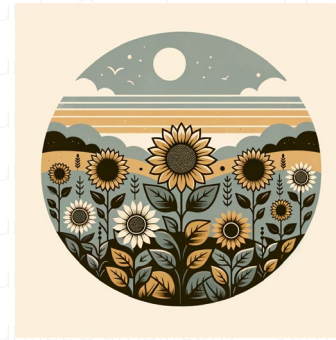

Scandinavian Minimalism

A design and art style characterized by functionality, simplicity, and clean lines, inspired by the Scandinavian region's lifestyle.

스칸디나비아 지역의 라이프스타일에서 영감을 받은 기능, 단순함, 깔끔한 라인이 특징인 디자인 및 아트 스타일입니다.

a cup of coffee

Create an image that showcases Scandinavian Minimalism. Depict a square aspect ratio composition featuring a cup of coffee. The setting should be plain and simple, focusing on the essentials, embodying functionality, ease of use, and understated beauty. Use a muted and harmonious color palette, typically including shades of gray, white, and beige, with the occasional use of soft, earthy tones. Make the cup appear comforting and inviting, just like a warm, freshly brewed coffee on a quiet morning.

a cute cat

Create an image of a cat that embodies the principles of Scandinavian minimalism. It should have simplistic and functional design, neutral colors, and clean lines. The cat could be engaged in any activity that shows its cuteness. The image should be in a square aspect ratio.

boy with a basket of fruit

Generate a picture of a young Caucasian boy holding a basket full of various fruits. The style of the image should exude the simplicity and functionality that characterize Scandinavian Minimalism. The colors should be muted and natural, with emphasis on clean lines and forms. The composition should maintain a square aspect ratio.

eiffel tower

Create an image featuring the Eiffel Tower, rendered in the aesthetic of Scandinavian Minimalism. This should include simple form, functionality, and a muted yet beautiful color palette. The image should have a square aspect ratio.

sunflowers

Represent an image of a field of sunflowers illustrated in the style of Scandinavian Minimalism. Keep the design simple, utilising a clean, minimalistic approach with a focus on functionality and a muted color palette. Please adhere to a square aspect ratio for the overall composition of the image.

water-lily pond

Envision a tranquil Water-Lily Pond depicted in the style of Scandinavian Minimalism. Imagine the composition to be characterized by simplicity, functionality, and a subtle elegance that enhances the beauty of the water-lilies. Infuse this scene with natural, subtle colors and contrasts creating an abstract balance between form, function, and style. Be mindful of a square aspect ratio, ensuring that every element within the composition contributes to the overall minimalist aesthetic.

young girls at the piano

Generate an image of two young girls of diverse descents, one of Black American heritage, and the other of Middle Eastern lineage, seated at a grand piano. They are deeply engrossed in a piano piece, their fingers smoothly running over the keys. The aesthetics of the scene reflect Scandinavian Minimalism, emphasizing simplicity, functionality, and subtle hues. The room around them is adorning a beige and white color scheme with sleek lines and the piano is the major furnishing in the room. The image features a square aspect ratio.