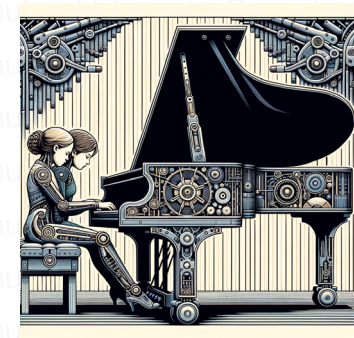

Robotic

Art involving the use of robotics, either in the creation process or as part of the final artwork.

창작 과정에서 또는 최종 작품의 일부로 로봇 공학을 사용하는 예술.

a cup of coffee

A highly geometric and futuristic depiction of a cup of coffee. The shapes are harsh, angular, and convey a sense of mechanical precision. Cool metallic shades of silver and blue, along with gray represent the robotic themes. Make sure the composition aligns with a square aspect ratio.

a cute cat

Imagine a cute cat visualized through a robotic lens. The canvas follows a square ratio. The feline creature's appearance is accentuated with stark, mechanical lines and gears to give the impression of a machine, yet retains its inherent adorability. The overall aesthetics combine a harmonious blend of biology and technology.

boy with a basket of fruit

A young Caucasian boy holding a wicker basket filled with various fruits like apples, oranges and grapes. The boy is dressed in casual clothes, with a smile on his face showing his excitement. The image has a robotic style rendering, with geometrical shapes and precise, sharp lines. The artwork has a square aspect ratio.

eiffel tower

A square aspect ratio image of the Eiffel Tower interpreted in a robotic style, with metal surfaces, plenty of gears and cogs, and with an overall appearance of being constructed by machinery. Architectural details should be retained, but with a distinct, futuristic twist that's distinctly mechanical in nature.

sunflowers

Sunflowers with a unique twist as they are depicted in a contemporary, geometric, and mechanical style. The visual representation resembles an intricate clockwork or machine, highlighting the beauty of symmetrical square-like patterns. Please note that the image should follow a square aspect ratio for composed aesthetics.

water-lily pond

Create an image of a pond filled with water lilies. Picture it in a futuristic context, giving it a robotic feel. The pond should take up most of the scene, with clusters of water lilies standing in vibrant contrast to its serene waters. The terrain around the pond extends into soft, mechanical shapes and structures, emphasizing the robotic theme. Aim for a square aspect ratio in your framing of this scene, giving it a sense of balance and symmetry.

young girls at the piano

An image depicting a scene of two young girls, one Caucasian, the other Middle-Eastern, both engrossed at a grand piano, losing themselves in the harmony of the music. The style envisioned for this artwork is one highly reminiscent of the intersection between art and technology, showcasing robotic, mechanical aesthetics, with a geometric orientation and heavy emphasis on straight lines and angles. The artwork's composition should lay within a square aspect ratio to convey an equal balance of height and width, mirroring the symmetrical nature of robotic design.