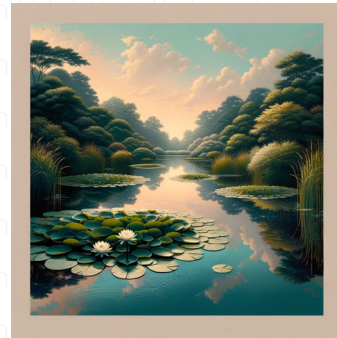

Post-Minimalism

An art movement that moves beyond minimalism by introducing complexity and content.

복잡성과 콘텐츠를 도입하여 미니멀리즘을 넘어서는 예술 운동입니다.

a cup of coffee

Visualize a cup of coffee. The image should reflect the essence of Post-Minimalism, approaching the subject with simplicity and emphasizing the object's primary function over decorative elements. The composition should favor a square aspect ratio to depict the coffee cup.

a cute cat

Create an image of a charming feline subject, using key aspects of Post-Minimalism art style which is noted for its simplicity, the use of modest materials, and a focus on shape and space. The composition should be in a square aspect ratio.

boy with a basket of fruit

Generate an image based on the Post-minimalism art movement featuring an Asian boy. He should be situated in the middle of the square frame, holding a basket full of various fruits like oranges, apples, bananas, and berries. The boy should appear cheerful. Pay special attention to his clothes, expressing them in a minimalist fashion consistent with the Post-minimalistic style. The colors should be muted and the lines should be simple and clean, while the background should be a single, solid color to remain in harmony with the minimalist principles.

eiffel tower

Given that Post-Minimalism's main characteristics are simplicity, geometric shapes and a focus on the physicality of the artwork, please generate an image of the Eiffel Tower. The tower should be the focal point, but presented with a nuanced simplicity and geometric aesthetic. Stick to basic shapes and muted colors. The image should also concentrate on the physicality of the artwork, evoking a sense of three-dimensionality and texture. Maintain a square aspect ratio, keeping the dimensions of the image equal in width and height.

sunflowers

Imagine a post-minimalistic style depiction of a square canvas filled with sunflowers. The flowers are prominent yet simplified, reduced to their most essential shapes and lines in a representation that pay a tribute to the beauty of simplicity. The image employs a soft yet distinctive color scheme where each sunflower stands out distinctly yet harmoniously blends with the overall composition. The use of space, shapes, and lines showcases the essence of post-minimalism.

water-lily pond

A serene water-lily pond reflecting the serene sky and surrounded by lush vegetation, expressed in a Post-Minimalism style, focusing on the simplicity of form, color, and materials. The scene is depicted in a square aspect ratio, with a remarkable balance and symmetry in the arrangement of visual elements, drawing attention to the finite details of the water lilies, the undulating water surface, and the trailing foliage, amplifying the tranquil and meditative nature of the scene.

young girls at the piano