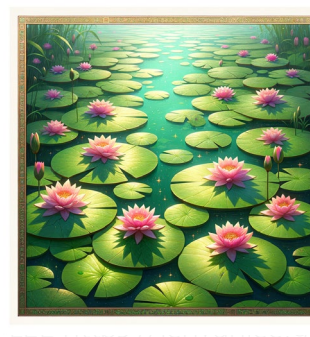

Neoclassical Revival

A revival in art and architecture of the neoclassical style, characterized by simplicity and symmetry.

단순함과 대칭이 특징인 신고전주의 양식의 예술과 건축의 부흥.

a cup of coffee

Imagine a meticulously crafted cup of coffee, displaying the style and techniques of the Neoclassical Revival era. The composition represents a harmonious balance with the focus on the cup of coffee. Please showcase the traditional elements of this era using the square aspect ratio to create the image. The particularity of the Neoclassical time should be expressed through the decorative motifs and patterns on the cup. The coffee inside the cup should be rich, velvety, and alluring while the entire scene respects the symmetrical aesthetic typical of the Neoclassical Revival period.

a cute cat

Create a square ratio image of a cute feline subject reminiscent of Neoclassical Revival style. The cat, depicted elegantly, its fur detailed meticulously, stands against a background filled with neoclassical architectural elements. The lighting should subtly highlight the grandeur of both the architecture and the feline, adding a pallid glow that's common in Neoclassical artworks. Remember to emphasize the pristine surfaces, smooth textures, and precise details often found in this period, making the cat look almost statuesque. A distinct air of sophistication should permeate the entire image, characteristic of the neoclassical era.

boy with a basket of fruit

A young male of ambiguous ethnicity carrying a basket brimming with various fruits. The scene is designed with the sharp, clean lines and balanced composition reflective of the Neoclassical Revival era, capturing the celebrated return to classical principles. The medium of the artwork echoes the techniques used in oil painting, a common medium in Neoclassical Art. The artwork is presented in a square aspect ratio, emphasizing the center of the painting where the boy and the fruit basket are placed.

eiffel tower

Imagine a stunning composition of the Eiffel Tower in Paris. The architecture is visualized through a Neoclassical Revival lens, lending a touch of historical grandeur to the iconic monument. The structure is portrayed in meticulous detail, exhibiting the balance, symmetry, and simplicity that characterize the Neoclassical Revival style. This rendition stands as a square composition, contributing a unique framing aesthetic to the overall image. The scene is imbued with soft, atmospheric light, enhancing the sense of nostalgic elegance that pervades this distinctive classic, yet modern, visualization of the Eiffel Tower.

sunflowers