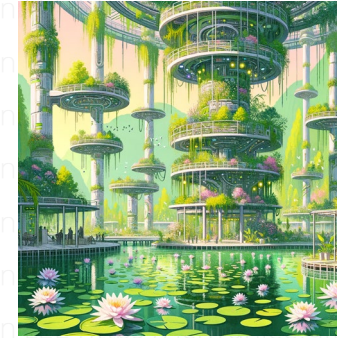

Solarpunk

Art inspired by a vision of a sustainable future, blending eco-friendly technology and utopian ideals.

친환경 기술과 유토피아적 이상이 어우러진 지속 가능한 미래에 대한 비전에서 영감을 받은 예술.

a cup of coffee

Generate an image of a cup of coffee in vibrant, renewable energy inspired Solarpunk style featuring strong nature integration, high-tech infrastructure and a sense of community. The image should maintain a square aspect ratio.