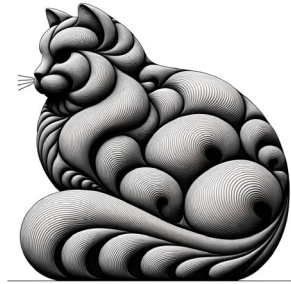

Parametricism

An architectural style that uses parametric design techniques to generate complex and fluid forms.

파라메트릭 디자인 기법을 사용하여 복잡하고 유동적인 형태를 생성하는 건축 스타일입니다.

a cup of coffee

An image representing a cup of coffee, inspired by the curvilinear forms, high level of complexity, and organic dynamism found in the Parametric style of architecture. Focus on creating a detailed representation, where mathematical algorithms and precision are used to generate intricate patterns and shapes on the surface of the coffee and the cup itself. The composition should be in a square aspect ratio.

a cute cat

A visually pleasing feline, round and fluffy, shown in a style inspired by the design principles of Parametricism. This movement is centered on using algorithms and computation to shape buildings or objects in a more organic, flowing manner. Let the architecture of the cat be intricate and dynamic, reminiscent of complex natural formations. The image should have a square aspect ratio, encapsulating the cat within a perfect geometric balance.

boy with a basket of fruit

A young Caucasian boy wearing a straw hat, clutching a tightly woven basket overflowing with a vivid assortment of fruit, such as fresh apples, radiant oranges, glistening pears, and sun-drenched grapes. The surrounding scene is characterized by a style synonymous with Parametricism: fluid, curvaceous architectural formations that frame the boy in the center of the scene. The buildings and structures around him exhibit gradients of organic transformation, smoothly transitioning between shapes, while interacting with light in interesting ways, generating a dynamically fluid playground of color and form. Presented in a square aspect ratio.

eiffel tower

A rendition of the Eiffel Tower in the architectural style of Parametricism, which is characterized by the use of advanced technology, complex shapes, and intricate patterns. In this scene, the tower is crafted utilizing fluid, sinuous designs, and intricate architectural geometry. This image is presented with a square aspect ratio.

sunflowers

A square aspect ratio image featuring sunflowers embodying parametricism design principles. The view consists primarily of vital and vibrant sunflowers, with their bright yellow petals and brown centers. The forms of the sunflowers follow the aesthetics of parametric design, with swirling, undulating curves and organic patterns. The composition should create a sense of fluidity and complexity, akin to architectural designs seen under parametricism.

water-lily pond