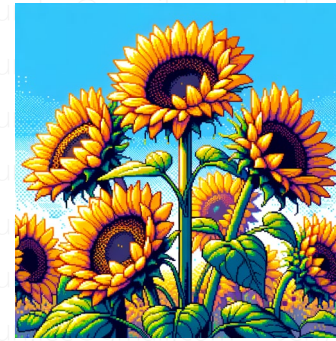

Pixel

A digital art form where images are created and edited at the pixel level, reminiscent of early video games.

초기 비디오 게임을 연상시키는 픽셀 수준에서 이미지를 생성하고 편집하는 디지털 아트 형식입니다.

a cup of coffee

Create an image of a cup of coffee in a digital pixelated style. The image should have a square aspect ratio, featuring vibrant sharp colors known for these distinct graphic designs. Ensure the detailing of the coffee including the cup, handle and steam emanating from the hot brew should be represented abstractly but recognizably.

a cute cat

A charming, small cat depicted in a pixelated art style. The image should be composed in a square aspect ratio with the feline as its centered focus, showcasing its captivating gaze and adorable traits.

boy with a basket of fruit

A young boy delicately holding a basket brimming with a variety of fresh and vibrantly colored fruits. The imagery should be rendered in a pixelated style, emphasizing simplified, blocky shapes and distinct color palettes to suggest detail and depth. The image composition should adhere to a square aspect ratio.

eiffel tower

Create an image of the Eiffel Tower using the style commonly associated with pixel art. The image should have a square aspect ratio.

sunflowers

A vibrant image of sunflowers, created with aesthetic reminiscent of early pixel art, presented in a square aspect ratio. The sunflowers stand tall and radiant, their bold yellow petals contrasting beautifully with the deep green of their stems and leaves. Their seed-packed centers should be noticeably detailed, providing a stunning contrast. The backdrop is a clear, blue sky that provides a calming counterpoint to the energy of the sunflowers.

water-lily pond

An enchanting scene of a water-lily pond captured in a pixelated art style. The square aspect ratio further enhances the view, focusing on the green lily pads floating peacefully on the water's surface. Beautiful, pink water lilies open under the warm sunlight. The reflections ripple gently with movement in the water, creating a unique, pixel-inspired depiction of nature's tranquil moments.

young girls at the piano

Two young girls, possibly siblings, are seated together at a large classical piano. They are sharing the piano bench, their youthful faces focused on the black and white keys before them. One girl's hands are positioned over the keys, ready to play a melody. The other girl watches with rapt attention, a smile playing on her lips. They are both in their fashionable and comfortable home clothes, and their hair is neatly done. The room around them is warm and inviting, offering just a glimpse of a living room. Everything is rendered in a pixel art style with a square aspect ratio.