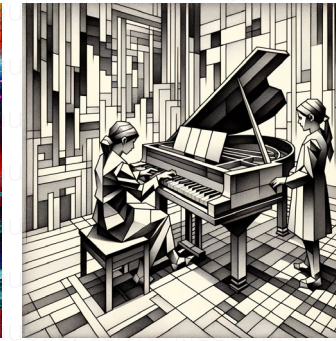

Neo-Futurism

An art movement that explores concepts of the future, technology, and innovative aesthetics.

미래, 기술, 혁신적인 미학에 대한 개념을 탐구하는 예술 운동입니다.

a cup of coffee

A cup of coffee rendered with a striking blend of bold geometric lines and shapes, uplifting dynamism, and forward-looking optimism that characterizes the Neo-Futurist artistic movement. The cup explores a smooth texture against the harsh lines of geometric shapes, creating a visually intriguing contrast. The image should encapsulate the essence of heightening technology and speed, frequently emphasised in Neo-Futurism. Keep the aspect ratio to a perfect square.

a cute cat

A charming domestic feline, depicted in a manner that combines elements of futurism and modern expressions. The composition has a square aspect ratio, and the cat should be sitting gracefully with its tail wrapped around its feet, an expression of curiosity twinkling in its eyes. The colors observed are bold and vibrant, typical of the futurist style, with an innovative twist to represent the neo-futurist touch. The background is abstract, with geometrical shapes and lines to add dimension and depth to the overall image.

boy with a basket of fruit

Visualize an image of a young boy, with a skin tone reflecting South Asian descent, tightly clutching a basket brimming with assorted, colourful fruits. The basket is designed appealingly and woven from light brown twigs. The background, rendering and presentation should hint at the aesthetic values of Neo-Futurism, characterized by strong, dynamic lines and a sense of constant motion. The shape of the image is confined to a square aspect ratio. Significant use of geometric form and interpretations of light and shadow can be seen in this youth's attire and surroundings, characteristic to the Neo-Futurist style.

eiffel tower

Eiffel Tower envisioned through the lenses of Neo-Futurism, incorporating elements such as strong color contrasts and dynamic lines. The tower stands majestically in the center of the composition, with its archaic iron lattices transformed into a symphony of bold shapes and lines. The entire image conforms to a square aspect ratio, integrating the sentiment of harmony and balance. Even the sky and surrounding landscape participate in this futuristic reimagining, reflecting the concept of the fusion between structural design and nature imbued in the spirit of Neo-Futurism.

sunflowers

Imagine a sunflower field bathed in the crisp morning light. The scene captures the modernist principles of Neo-Futurism, highlighting forward-thinking design and embracing technological advancement. Each sunflower stands for a masterpiece of modern engineering, with petals formed by streamlined, geometric shapes and stems resembling high-tech constructions. The juxtaposition of the natural world and geometric futurism is prominent. All of these elements are framed within a perfectly square aspect ratio, to further emphasize the aesthetic balance between symmetry and asymmetry prevalent in Neo-Futurism.

water-lily pond