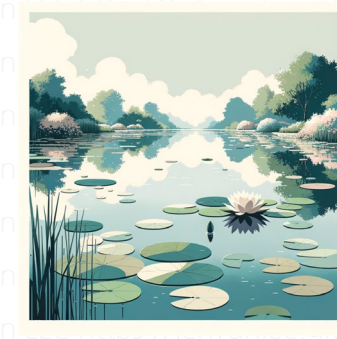

2024.03.19. Made by Jehyun LEE: Jehyun.lee@gmail.com

3D Graffiti

Graffiti that creates a three-dimensional optical illusion, often appearing to pop out from the wall.
벽에서 튀어나온 것처럼 보이는 입체적인 착시 현상을 일으키는 그래피티입니다.

boy with a basket of fruit

A minimalist image of a young Caucasian boy holding a basket full of various fruits. The boy is depicted in a simple, abstract manner using basic geometric shapes and a limited color palette, emphasizing the square aspect ratio of the image. The fruits in the basket are colorful and varied, drawing attention to the central theme of the image.

eiffel tower

Generate an image of the iconic Eiffel Tower in Paris, France, depicted in a minimalistic style. This image should include the main structural aspects of the tower with a focus on simplicity and clean lines, employing a minimal color palette. The composition of the image should adhere to a square aspect ratio.

water-lily pond

A tranquil scene depicting a minimalist approach to the Water-Lily Pond. The artwork should have a square aspect ratio, focusing on the simplicity and subtraction of unnecessary details. Showcase the essence of the pond with visible water lilies floating on the surface. Let the water mirror the sky, while delicate lily pads and blossoming water lilies add a touch of life. Use a palette dominated by greens and blues reflecting the serenity of nature, and use strong, geometric lines to delineate different elements of the scene to capture the essence of the minimalistic aesthetic.