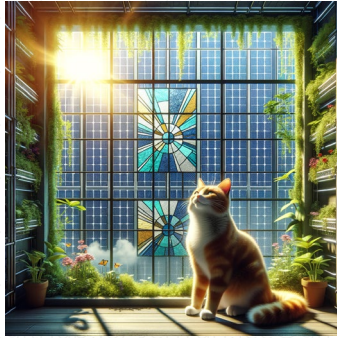

Solarpunk

Art inspired by a vision of a sustainable future, blending eco-friendly technology and utopian ideals.

친환경 기술과 유토피아적 이상이 어우러진 지속 가능한 미래에 대한 비전에서 영감을 받은 예술.

a cup of coffee

Generate an image of a cup of coffee in vibrant, renewable energy inspired Solarpunk style featuring strong nature integration, high-tech infrastructure and a sense of community. The image should maintain a square aspect ratio.