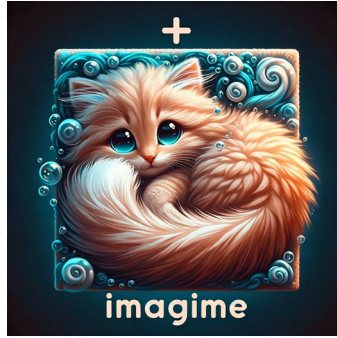

Panfuturism

A futuristic art movement that combines elements from various futuristic theories and aesthetics.

다양한 미래주의 이론과 미학의 요소를 결합한 미래주의 예술 운동입니다.

a cup of coffee

A square aspect ratio image depicting a cup of coffee as seen through the lens of futurism movement, with influences of dynamic shapes, vivid contrasts, movement depiction, and technological fascination. The design elements should capture an innovative, futuristic vibe resonating with energy and motion, as typically seen in the Panfuturism era.

a cute cat

Imagine a whimsical scene where a cute cat is portrayed in a style akin to Panfuturism. The image is designed in a square aspect ratio, encasing the feline's adorable features while adding a unique, futuristic twist to it. The cat curls its fluffy tail around its furry body, as it sits comfortably with its gleaming eyes half-closed, drawing in viewers with its innocence, yet the aesthetic around it embraces forward-looking concepts and futuristic art styles.

boy with a basket of fruit

A youthful individual of unspecified descent carrying a basket brimming with various fruits. The scene is depicted in the style of Panfuturism, characterized by bold colors, unique shapes, and an invocation of movement and technology, respecting the square aspect ratio. The boy has an expression of joy and curiosity on his face as he explores the world around him.

eiffel tower

A futuristic interpretation of the Eiffel tower in a square aspect ratio. The tower is given a surreal touch with overlapping planes and geometric structures evocative of the Panfuturism artistic movement. It possesses a seamless blend of past, present and future elements, showing an abstraction of reality with a balance between organic and geometric forms.

sunflowers