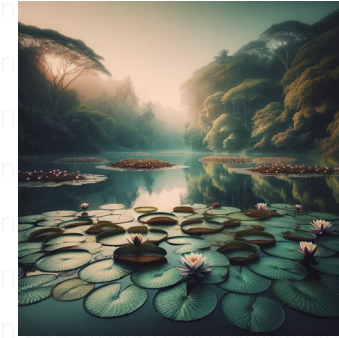

Posthuman

Art that explores the idea of the evolution of humans, technology, and biology, and their interconnectivity.

인간, 기술, 생물학의 진화와 상호 연결성에 대한 아이디어를 탐구하는 예술입니다.

a cup of coffee

Visualize a square aspect image depicting a cup of coffee. The art style should emanate a posthuman feel, featuring sleek, digital tones with elements of technology, harking back to early 20th-century futurism which is primarily done through oil on canvas.

a cute cat

Render an image of an adorable feline situated within a square-framed layout. Emulate a distinctive style characterized by bold contrasts, cybernetic elements, and futuristic ambiance, reminiscent of works from the posthumanism era, primarily executed in digital art medium.

boy with a basket of fruit

Create a square aspect ratio image of a Middle-Eastern boy holding a basket filled with various fruits. The style should be surreal, futuristic, and intricate, reminiscent of the cyberpunk era, achieved through digital media.

eiffel tower

Represent the Eiffel Tower using a unique style characterized by striking colors, digital distortion, and intricate details. Make sure to follow the cyborg art theme and primarily utilize digital art techniques. Ensure the image has a square aspect ratio.

sunflowers

Sunflowers depicted in an abstract, futuristic, and digital style reminiscent of early 20th Century Futurism, rendered using a complex palette of vibrant colors. The composition should maintain a square aspect ratio.

water-lily pond

A serene water-lily pond, capturing the tranquility of nature. The scene is complemented by a square aspect ratio that emphasizes symmetry and balance. Please use a style characterised by high contrast, novel forms and unconventional perspective.

young girls at the piano

Two young girls seated at a piano, captured in a square aspect ratio. The style should evoke futuristic undertones, appear sophisticated, and reflect an interpretation of human evolution and technology integration, as seen during the later eras of artistic experimentation. The composition should be framed as though presenting a narrative central to the girls, their interplay, and the piano.