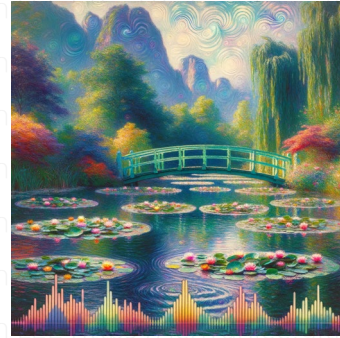

Psychoacoustic Music

Music that exploits the way humans perceive sound, focusing on perception rather than the actual sound.

인간이 소리를 인식하는 방식을 활용하여 실제 소리보다는 시각에 초점을 맞춘 음악입니다.

a cup of coffee

Create an image of a cup of coffee with a square aspect ratio. The design should evoke the abstract and immersive qualities of psychoacoustic music, using delicate gradients and rhythms of form to communicate depth and sound vibration.

a cute cat

Create a cute cat enveloped in the style of Psychoacoustic Music - filled with vivid colors, abstract forms, and ethereal compositions. Kindly maintain a square aspect ratio for the art piece.

boy with a basket of fruit

A young boy standing with a basket filled with a variety of fruits. The boy could be Caucasian, wearing a simple, old fashioned attire. The background should be minimal, focusing the attention primarily on him and the basket. Please use the style of Psychoacoustic music which would give emphasis on the visualization of sound, tones, and musical elements merging with the image. The whole composition must be presented in a square aspect ratio.

eiffel tower

Create an image of the Eiffel Tower with a touch of the Psychoacoustic Music style, which should bring a sense of auditory hallucination, depth and multidimensional aspect to the image. The image should follow a square aspect ratio.

sunflowers

Generate an image of sunflowers adopting characteristics of the psychoacoustic music style. The image should have a symmetrical, square aspect ratio, and the visual elements should be manipulated to evoke the qualities found in psychoacoustic music such as nuanced layers, fluctuating timbres, and intricate patterning.

water-lily pond

An enchanting depiction of Monet's Water-Lily Pond, integrating harmonic elements symbolizing Psychoacoustic Music, in a square aspect ratio. The scene presents a tranquil pond replete with water lilies bobbing gently on the serene waters. The colors should mirror the impressionistic style, embodying the vibrant, yet soothing palette found in nature. Surrounding the pond, lush foliage and an iconic Japanese-style arched bridge are also included. For the Psychoacoustic Music aspect, visualize the sound of gentle ripples, the rustling of leaves, and soft melodies resonating through subtle visual elements - vibrations on the water surface, rhythmic patterns in leaves, and pulses of colors.

young girls at the piano

Two young girls of differing descents, one Caucasian and one South Asian, engaging in a serene musical session at a piano. They are seated on a wooden stool, their small hands gently touching the ivory keys, eyes focused on the sheet music before them. The architecture of the room is resonant of Victorian era, with intricate plaster mouldings on the ceiling and lace curtains draping the tall windows. This scene evokes the synaesthetic expressive qualities found in Psychoacoustic Music. The image carries a square aspect ratio, encapsulating the two girls in their shared moment of creativity.