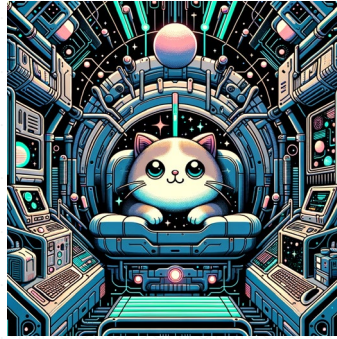

Sci-fi

Artistic genre focusing on futuristic concepts and themes, often involving space, technology, and extraterrestrial elements.

우주, 기술 및 외계 요소를 포함하는 미래 지향적인 개념과 테마에 중점을 둔 예술 장르입니다.

a cup of coffee

A cup of coffee with science fiction features on a square canvas. The cup glows mysteriously under ambient futuristic lighting, with neon lines running across the edges. The coffee inside has an unusual design, perhaps a star map or binary code. The surrounding maybe filled with high-tech elements, like holographic displays or metallic surfaces, enhancing the futuristic vibe. The image is set with a square aspect ratio to focus on the central subject that is the coffee cup.

a cute cat

Generate an image of a cute cat set within a futuristic, sci-fi style environment. The cat should be comfortably accommodated in high-tech surroundings, possibly a spaceship or an advanced civilization. Atlas it with an artificial or cosmic background to suggest a surreal setting. Aim for a square aspect ratio for composition.

boy with a basket of fruit

An image depicting a young male of South Asian descent, holding a basket filled with assorted fresh fruit. The boy is dressed in a futuristic science-fiction style outfit. His clothes reflect advanced technology, sleek designs, and vibrant alien-like colours. The image is rendered in a square aspect ratio highlighting the digital, otherworldly elements of a futuristic setting contrasting with the natural elements of the fruit. Neon lights and sleek metallic surfaces serve as the backdrop, providing a striking contrast to the organic forms in the boy's basket.

eiffel tower

Visualize the iconic Eiffel Tower in a distinctive and imaginative way. The essence is a futuristic science fiction atmosphere. Metallic surfaces glistening in bluish hues under an alien sky, tangled techno-vines creeping up the large, industrial beams, large floating holograms displaying unknown data, and the skyline dotted with futuristic skyscrapers. The composition should have a square aspect ratio, maintaining the elegance and grandeur of the tower while immersing it in a world of tomorrow.

sunflowers

Imagine a sci-fi inspired sunflower field. Visualize the common yellow petals and black seed heads replaced with vibrant, futuristic shades of neon detected only in otherworldly spectrums. Add swirling metallic stems and leaves refracting light in ways only possible in a science fiction universe. The sunflowers are planted systematically, irrespective of natural conditions, hinting at advanced farming technologies. Frame this scene in a square aspect ratio to focus on the surreal amalgamation of nature and futurism.

water-lily pond