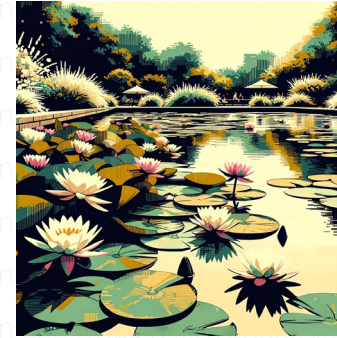

Postminimalism

An art term used to describe an art movement that moves beyond minimalism by introducing complexity and content.

복잡성과 내용을 도입하여 미니멀리즘을 넘어서는 예술 운동을 설명하는 데 사용되는 예술 용어입니다.

a cup of coffee

An image displaying a cup of coffee, portrayed in a postminimalistic style. The composition is balanced and thought-provoking, employing the basic shapes and forms typical of this kind of art. The image should focus on simplicity and clarity, using a careful selection of colours and contours. The visual representation of the coffee cup should stir emotion and provoke thought in the viewer. The aspect ratio of the image should be a square, equally proportionate on all sides.

a cute cat

Create an image that portrays an adorable cat, rendered in a style evocative of Postminimalism. The style should reflect the movement's focus on simplicity, understated elegance, and geometric purity. The image should be presented in a square aspect ratio, balancing the composition within this format.

boy with a basket of fruit

Create a gender-neutral and diversity-sensitive image of a child, who could belong to any descent including Caucasian, Black, Hispanic, Middle-Eastern, or South Asian, holding a basket full of various fruits. The artistic style should be reminiscent of Postminimalism, emphasizing simplicity, abstraction and an exploration of form and material. The desired frame shape for this image is square, allowing the child and the fruit basket to take center stage equally.

eiffel tower

Depict the Eiffel Tower framed within a square aspect ratio, imbued with the aesthetic qualities often associated with Postminimalism. The artwork might feature a simple, abstract visual language, emphasizing the minimalistic structure of the Eiffel Tower, while also incorporating subtle nuances that challenge the simplicity, perhaps through the use of light, shadow, or distinctive color palettes.

sunflowers

A depiction of sunflowers in the style of Postminimalism. The image should embody typical characteristics of Postminimalist art such as simplicity, modularity and the use of industrial materials. The composition should be in a square aspect ratio, with the sunflowers taking up most of the space. The sunflowers should appear bold and striking, an artistic choice that resonates with the conceptual nature of the Postminimalist movement.

water-lily pond

Illustrate an image showcasing a water-lily pond under the influence of the postminimalist art movement. Let the image be defined by its simplicity and abstraction, emphasizing linear and geometric elements in a square aspect ratio. The pond should be filled with beautiful water lilies, their blossoms floating gracefully on the surface. Use a balance of vivid and subdued colors to capture the tranquil atmosphere of the scene.

young girls at the piano