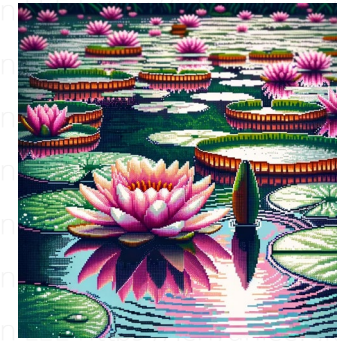

Pixel

A digital art form where images are created and edited at the pixel level, reminiscent of early video games.

초기 비디오 게임을 연상시키는 픽셀 수준에서 이미지를 생성하고 편집하는 디지털 아트 형식입니다.

a cup of coffee

Create an image of a cup of coffee in a digital pixelated style. The image should have a square aspect ratio, featuring vibrant sharp colors known for these distinct graphic designs. Ensure the detailing of the coffee including the cup, handle and steam emanating from the hot brew should be represented abstractly but recognizably.

a cute cat

A charming, small cat depicted in a pixelated art style. The image should be composed in a square aspect ratio with the feline as its centered focus, showcasing its captivating gaze and adorable traits.

boy with a basket of fruit

A young boy delicately holding a basket brimming with a variety of fresh and vibrantly colored fruits. The imagery should be rendered in a pixelated style, emphasizing simplified, blocky shapes and distinct color palettes to suggest detail and depth. The image composition should adhere to a square aspect ratio.

eiffel tower

Create an image of the Eiffel Tower using the style commonly associated with pixel art. The image should have a square aspect ratio.

sunflowers

A vibrant image of sunflowers, created with aesthetic reminiscent of early pixel art, presented in a square aspect ratio. The sunflowers stand tall and radiant, their bold yellow petals contrasting beautifully with the deep green of their stems and leaves. Their seed-packed centers should be noticeably detailed, providing a stunning contrast. The backdrop is a clear, blue sky that provides a calming counterpoint to the energy of the sunflowers.

water-lily pond

An enchanting scene of a water-lily pond captured in a pixelated art style. The square aspect ratio further enhances the view, focusing on the green lily pads floating peacefully on the water's surface. Beautiful, pink water lilies open under the warm sunlight. The reflections ripple gently with movement in the water, creating a unique, pixel-inspired depiction of nature's tranquil moments.

young girls at the piano

Two young girls, possibly siblings, are seated together at a large classical piano. They are sharing the piano bench, their youthful faces focused on the black and white keys before them. One girl's hands are positioned over the keys, ready to play a melody. The other girl watches with rapt attention, a smile playing on her lips. They are both in their fashionable and comfortable home clothes, and their hair is neatly done. The room around them is warm and inviting, offering just a glimpse of a living room. Everything is rendered in a pixel art style with a square aspect ratio.