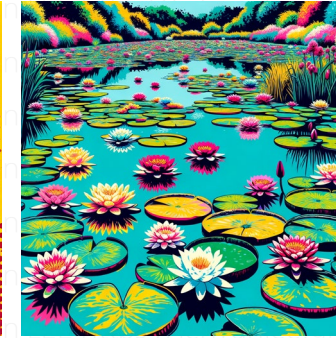

A vibrant, attention-grabbing reinterpretation of sunflowers, featuring bold color contrasts and possible incorporation of visual cues from mass culture, in essence capturing the spirit of vintage pop art. The image is to be designed with a square aspect ratio.

water-lily pond