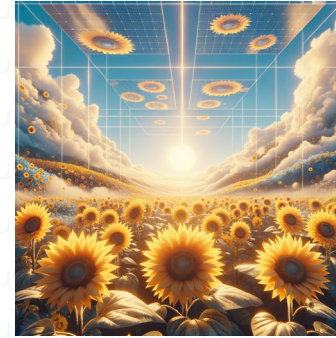

Solarpunk

Art inspired by a vision of a sustainable future, blending eco-friendly technology and utopian ideals.

친환경 기술과 유토피아적 이상이 어우러진 지속 가능한 미래에 대한 비전에서 영감을 받은 예술.

a cup of coffee

Generate an image of a cup of coffee in vibrant, renewable energy inspired Solarpunk style featuring strong nature integration, high-tech infrastructure and a sense of community. The image should maintain a square aspect ratio.