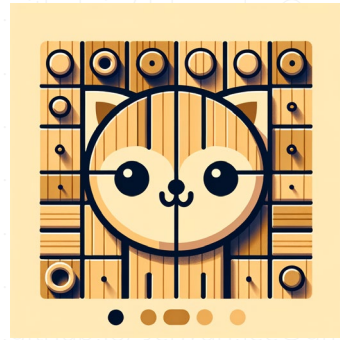

Scandinavian Design

A design movement characterized by simplicity, minimalism, and functionality that emerged in the 1950s in the five Nordic countries.

1950년대에 북유럽 5개국에서 등장한 단순함, 미니멀리즘, 기능성을 특징으로 하는 디자인 운동입니다.

a cup of coffee

An image with a square aspect ratio capturing a cup of coffee presented in the style of Scandinavian design. The design emphasizes simplicity, minimalism, and functionality - hallmarks of Scandinavian design ethos. The cup, presumably of ceramic make, is modern and sleek, with no extraneous details, true to the Nordic aesthetic. The coffee within is freshly brewed, with a warmth that seems almost palpable, its dark, aromatic swirl providing a stark contrast to the clean lines of the cup.

a cute cat

Generate an image of a charming and adorable cat, characterized by the distinctive elements of Scandinavian Design. It should display a minimalist approach, a combination of functionalism and simplicity, using natural materials such as wood. This image should ideally have a square aspect ratio, emphasizing balance and visual harmony.

boy with a basket of fruit

Picture a young Caucasian boy with a full basket of assorted fruits. The boy has a bright, joyful expression. The style of the imagery should resonate with Scandinavian Design; prioritizing simplicity, minimalism, and functionality, with an emphasis on shapes and forms. The color palette should be understated but harmonious, filled with natural hues. The entire image should be well-balanced within a square aspect ratio.

eiffel tower

Render an image of the Eiffel Tower following the elements of Scandinavian design. The design should focus on functionality, simplicity, and minimalism. The image should sport clean, straight lines gifted by nature and abstract forms. Emphasize bright shades mixed with a soothing color palette, often featuring hues of blue and green. The image should have a square aspect ratio.

sunflowers

Create an image of sunflowers arranged in the style of Scandinavian design. These flowers should exemplify the principles of minimalism, functionality, and simplicity that typify Scandinavian design. Place these vibrant sunflowers against a backdrop that draws upon a muted and natural color palette, in line with this design style. The layout should maintain a clean, uncluttered, and harmoniously balanced aesthetic. The final image should be in a square aspect ratio.

water-lily pond

Create an image of a water-lily pond. The design should reflect the minimalism, functionalism, and simplicity found in Scandinavian design. The image should be of a square aspect ratio, with the water-lily pond as the main focus, surrounded by a quietly serene environment.

young girls at the piano