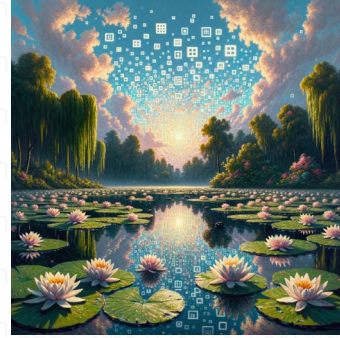

Post-Internet

Art that responds to the impact of the digital age and the internet on society and culture.

디지털 시대와 인터넷이 사회와 문화에 미치는 영향에 대응하는 예술.

a cup of coffee

A digitally rendered image of a cup of coffee, visualized in a modern, experimental and eclectic art style common to the Post-Internet art movement. The coffee in the cup is rich and steaming, and the cup itself may have an unconventional or abstract look. The image background is minimalistic to focus on the main subject. The image is created in a square aspect ratio.

a cute cat

Render an image of an endearing feline utilizing a style characterized by abundant use of digital and technological themes, akin to post-internet art. Please maintain a square aspect ratio for the image composition.

boy with a basket of fruit

A young boy of Middle Eastern descent is pictured with a basket filled with vibrant, colorful fruits. The style of the image is reminiscent of the Post-Internet artistic movement, featuring markers such as a digitally saturated palette, pixelated textures, and elements of digital culture. This is all captured within the confines of a square aspect ratio, creating a balanced and symmetrical composition.

eiffel tower

Create a visual interpretation of the Eiffel Tower adhering to a reflective, conceptual and transformative style associated with the pre-1912 era. The medium used should resemble digital manipulating tools. Maintain a square aspect ratio in the composition.

sunflowers

Render an image that represents an engaging blend of traditional and digital art influenced by Post-Internet art movement. The subject is sunflowers, exploring their vibrant yellows and greens, along with contrast and depth. The arrangement should take on a square aspect ratio, reflecting both conformity and breakage from it. Remember, the goal is to see how physical and digital techniques can complement and contradict each other in a single imagery.

water-lily pond

Imagine an image of a water-lily pond capturing the essence of the post-internet era with a square aspect ratio. The scene emphasizes the interconnectedness and data saturation typical of the digital age, but with the tranquility and beauty of a serene pond filled with blooming water-lilies, reflecting a pixelated sky. This juxtaposition seeks to represent our attempts to maintain naturalness amidst the overwhelming digitization of our world.

young girls at the piano

A pair of young girls seated at a piano, intensely engaged in making music together. The image is to be portrayed in an aesthetic reminiscent of Post-Internet Art, characterized by its vibrant colors, digital substrates, and often chaotic layering effects. The composition radiates a sense of harmony and camaraderie among the two girls. The piano, perhaps an antique upright model, becomes a symbolic focal point, grounding the array of colors and digital forms. The image has a square aspect ratio.