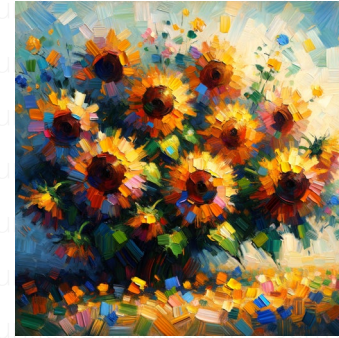

An image showcasing the Eiffel Tower viewed through a post-impressionistic lens. The Eiffel Tower is presented in a vivid and dynamic manner, taking into account the artistic traits related to the post-impressionistic movement. Imagine the subject with loose brushwork, vibrant colors, and perhaps an emphasis on geometric forms to represent the tower's structure. The overall composition should have a square aspect ratio, maintaining balance and harmony within the confines of the square frame.

sunflowers