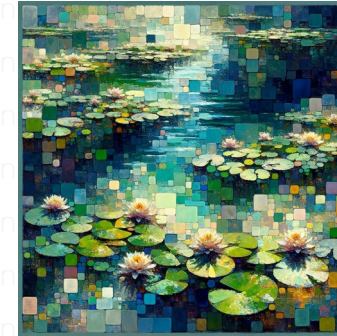

Musique Concrète

A form of electroacoustic music that is made up of natural sounds, which are recorded and then manipulated electronically.

자연스러운 소리로 구성된 전자 음향 음악의 한 형태로, 녹음한 후 전자적으로 조작합니다.

a cup of coffee

Create an image of a cup of coffee inspired by the principles and techniques of Musique Concrète, with a unique focus on everyday sounds and the manipulation of these audio elements. Keep the image in a square aspect ratio. For this artistic task, visualize the ambiance of this music genre as a visual representation on the coffee. The image should mirror the radical, avant-garde approach of this unique form of music.

a cute cat

Imagine a delightful feline creature. Its fur is soft and glossy, eyes are sparkling with curiosity. The background is a blend of everyday sounds represented visually. It could be waves of vibrant color indicating different pitches, swirls signifying frequency modulation, or blobs representing the texture of sound - all paying homage to the principles of Musique Concrète. The entire composition adheres to a square aspect ratio, providing a balanced visual experience.

boy with a basket of fruit

A young boy with a basket full of ripe, colorful fruits. The boy has an innocent yet focused expression on his face. His clothes are simple and rustic - a testament to his humble background. We can see the basket he is carrying, woven tightly and filled to the brim with an assortment of fruits. If one can imagine this aural, square-shaped artwork translated into a scene, it would have a Musique Concrète influence, with disjointed, surprising elements interspersed throughout. Various types of fruits - peaches, grapes, apples, and berries - are arranged chaotically yet harmonically in the basket, just like sounds in Musique Concrète.

eiffel tower

An image of the Eiffel Tower in the square aspect ratio. Aesthetic inspired by the elements of Musique Concrète, which focuses on natural environmental sounds and manipulated noises. The primary medium should depict a mix of concrete and abstract elements, evoking aural beauty through visual forms.

sunflowers

An abstract depiction of sunflowers inspired by the principles of Musique Concrète, a medium traditionally associated with sound and not visual art. Imagine an experimental interpretation of sunflowers where the visual elements echo the concrete and collage-like elements found in Musique Concrète compositions. Please maintain a square aspect ratio.

water-lily pond

A tranquil water-lily pond captured using a visual representation of Musique Concrète style. The composition uses a square aspect ratio, where amorphous shapes interact in an abstract, non-linear fashion. The faint reflections of the lily pads float on the surface of the pond, and the water is teeming with the subtle textures of life beneath. Note the complexity within simplicity tailored into the visual rhythm of shapes and colors, vivid greens of lily pads contrasting the cool, dark blue of the water, evoking a symphony for the eyes.

young girls at the piano