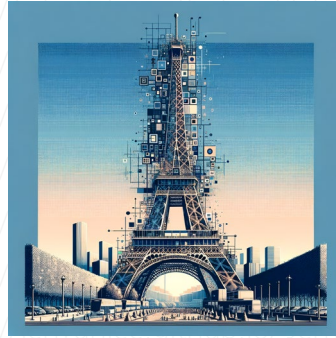

New Media

Art that involves the use of digital technology as part of the creative and/or presentation process.

창작 및/또는 프레젠테이션 과정의 일부로 디지털 기술을 사용하는 예술.

a cup of coffee

Generate an image of a cup of coffee with a distinctive focus on digital innovation and interactivity associated with the New Media art movement. Make sure the image has a square aspect ratio. Use a combination of vivid colors and abstract shapes to portray the modern essence of the genre.

a cute cat

Generate an image of an adorable feline, created in the style that recalls the experimental spirit of New Media art, with a square aspect ratio. The cat can be positioned in a relaxed posture, perhaps with bright, curious eyes, a soft, fluffy coat, and a gently curved tail. The environment around the cat could be abstract or contain electronic components, as that is often seen in New Media pieces.

boy with a basket of fruit

A young Hispanic boy holding a basket full of colorful fruit. He is dressed in casual clothes. The arrangement and vividness of the fruit in the basket suggest a sense of plenty and freshness. The art style is inspired by New Media with the use of geometric shapes and digital textures. The image is arranged in a square aspect ratio adding to its symmetrical aesthetic.

eiffel tower

Generate an image of the Eiffel Tower adhering to a square aspect ratio, composed in an interpretation of New Media art. The visualization should carry a modern aesthetic with heavy utilization of digital and virtual elements, intertwining technology and art.

sunflowers

A digital interpretation of a vibrant field full of sunflowers, utilizing signature aspects of New Media art style, such as integrating technology, layering and non-linear narrative. The image composition should emphasize dynamic interactivity and hypermedia, in the way that New Media art often does. The image is framed within a square aspect ratio.

water-lily pond

Imagine a Water-Lily Pond illustrated in the style of New Media. The image has a square aspect ratio. The scene includes serene water adrift with vibrant lily pads, a calm reflection of the sky above, and blooming water lilies nestled amid the greenery. The artistic style lends a modern, digital vibe to the traditional, nature-themed composition.

young girls at the piano

Two young girls of different descents, one Caucasian and the other Hispanic, are deeply engrossed in playing a grand piano. The scene respects the aesthetic values of New Media featuring sharp contrasts, compelling colors and well-defined boundaries. The image composition will follow a square aspect ratio to emphasize balance and symmetry.