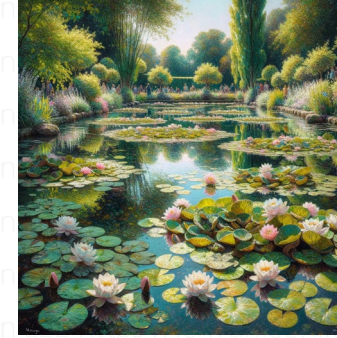

Plein Air Painting

A style of painting produced outside in direct contact with nature, focusing heavily on the atmosphere and light.

대기와 빛에 중점을 두고 자연과 직접 접촉하여 야외에서 제작하는 회화 스타일입니다.

a cup of coffee

Imagine a square aspect ratio picture of a cup of coffee. It is painted in the Plein Air style, characterized by outdoor scenes, loose brushwork, and vibrant colors. The cup holds freshly brewed coffee, steam is gently wafting up from the surface. The setting is perhaps a cafe table outdoors, bathed in softly diffused natural light. Surrounding details to enhance the Plein Air vibe could include a blue sky, plants, or a distant landscape.

a cute cat

Generate an image of a cute cat interpreted with the characteristics of Plein Air paintings. This artwork should include a cat with its hallmark features like round eyes, soft fur, and a twitching tail, all enveloped in a vibrant and natural landscape as if painted 'en plein air'. The photograph should have an air of spontaneity and freedom of brush strokes often associated with plein air painting. The image should adhere to a square aspect ratio.

boy with a basket of fruit

A plein air painting showing a young Middle-Eastern boy. He is standing and holding a wicker basket brimming with a vibrant variety of fruits. The aura of the scene is rustic charm mixed with a tinge of youthful innocence. The basket is filled with fruits like citrus oranges, ripe apples, plump grapes, and lush bananas. The boy's apparel is simple, possibly indicating a countryside setting. The background, painted in soft and subtle tones, helps in accentuating the boy and the basket. The image adopts a square aspect ratio.

eiffel tower

Create an image of the Eiffel Tower as seen through the aesthetic of Plein Air Painting. The composition should invite the viewer to experience the Eiffel Tower from a new perspective with focus on natural light, color, and essence of the outdoors. The image should have a square aspect ratio, showcasing a balanced composition.

sunflowers

A landscape of bright sunflowers under a clear sky painted in the style of Plein Air Painting. The scene has a square aspect ratio. The sunflowers are vibrant with yellow petals, lush green leaves, and dark brown centers. They are standing tall against a backdrop of bright blue skies, their heights varying to create a sense of depth. The light spilling over the scene should capture the transient effects of sunlight and the natural changes that occur in a landscape. The style should embody the techniques of loose brushwork, visible strokes, and emphasis on light in its changing qualities.

water-lily pond

A tranquil scene of a Water-Lily Pond, presented in the style of Plein Air Painting which is known for its vibrant natural light and candid movement of the environment. The painting highlights the numerous lilies floating on the pond's surface, with leaves in varying hues of green and blossoms in pale pink and white. Fragments of the sky are mirrored on the water's surface, woven among reflections of surrounding trees. The pond is nestled in a lush garden, teeming with lush foliage under a bright, clear sky. The canvas has a square aspect ratio.