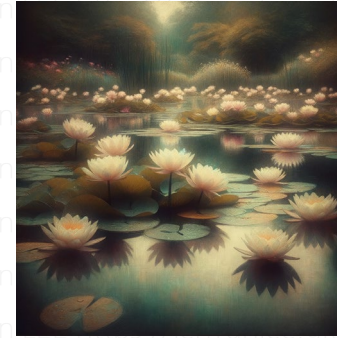

A pictorialist representation of sunflowers in a square aspect ratio. Imagine the scene to be soft focused and atmospheric, echoing the late 19th and early 20th century movement that aimed to elevate photography to the level of traditional painting and sculpture.

water-lily pond