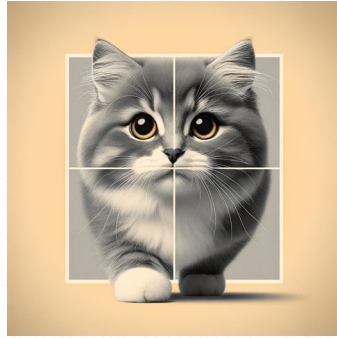

Photomontage

A type of collage art in which photographs are assembled into a single composition.

사진을 모아 하나의 작품으로 만드는 콜라주 아트의 일종입니다.

a cup of coffee

An artistic representation of a cup of coffee. The image should incorporate the technique of photomontage, where multiple photographs are assembled into one final image. Ensure that all components blend harmoniously to form a coherent composition. The depiction should maintain a square aspect ratio.

a cute cat

A visually appealing feline represented in the style of Photomontage. Its proportions are made to fit a square aspect ratio, giving it a balanced and symmetrical form. The cat's coat is plush, its eyes sparkling with anticipation, and its cute, playful stance is showcased on a simple yet dynamic background that accentuates its charm.

boy with a basket of fruit

Visualize a scene with a young boy of Hispanic descent, carrying a filled basket of various colorful ripe fruits. The image should adopt the style of Photomontage, with several fragments of photographs collaged together forming a consistent image. The dimensions of the image should maintain a square aspect ratio.

eiffel tower

The majestic Eiffel Tower stands tall in Paris but with a twist. Instead of the usual well-known portrayal, the image is rendered in the eclectic style of Photomontage, an artistic process that involves the rearrangement and overlapping of multiple photographs. Imagine the landmark as the centerpiece but enveloped by composites of various photographs that manipulate and alter the context. The images should be arranged in a square aspect ratio, creating an equal balance between the height and width of the visual composition.

sunflowers

Create an image of sunflowers utilizing the techniques of photomontage. This scenic representation should include a number of sunflowers, each at different stages of growth and in various positions. Fusion of different elements should echo the photomontage art, where multiple photographs are arranged and overlaid to form a cohesive and harmonized picture. The resultant image should adhere to a square aspect ratio, providing a balanced view regardless of orientation.

water-lily pond

Create an image that uses a photomontage approach to depict a serene water-lily pond scene. The pond is filled with blooming water lilies floating atop dark green lily pads, beneath a sky filled with various shades of blue and fluffy white clouds. The surroundings of the pond are lush with tall, emerald green reeds gently swaying in the breeze. Use a square aspect ratio for this piece.

young girls at the piano

Two young girls of different descents, one Caucasian and the other Hispanic, are seated at a piano, their hands gently resting on the keys, engaged in a harmonious melody. Around them, a variety of pictures are overlapping and intertwined in a photomontage style, creating a vibrant juxtaposition of color and form. This image abides by a square aspect ratio, perfectly balancing all the intricate elements in a harmonious composition.