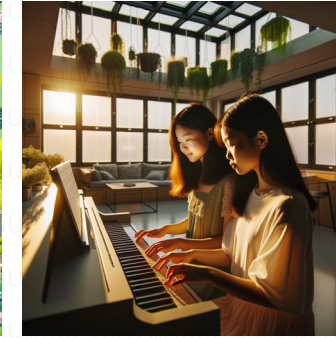

Solarpunk

Art inspired by a vision of a sustainable future, blending eco-friendly technology and utopian ideals.

친환경 기술과 유토피아적 이상이 어우러진 지속 가능한 미래에 대한 비전에서 영감을 받은 예술.

a cup of coffee

Generate an image of a cup of coffee in vibrant, renewable energy inspired Solarpunk style featuring strong nature integration, high-tech infrastructure and a sense of community. The image should maintain a square aspect ratio.