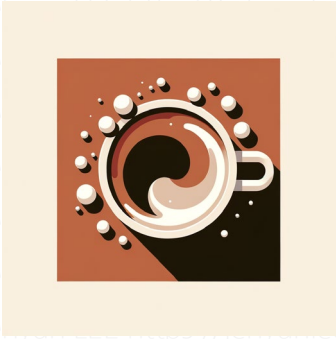

Minimalism

Focuses on simplicity and objectivity, often employing geometric forms and a limited color palette.

단순함과 객관성에 중점을 두고 기하학적 형태와 제한된 색상 팔레트를 사용하는 경우가 많습니다.

a cup of coffee

Generate an image inspired by Minimalism artistic movement, featuring a simplistic and aesthetically pleasing cup of coffee within a square aspect ratio. The image should prioritize form and color, capturing the essence of the object with as few details as possible while still conveying the subject matter.