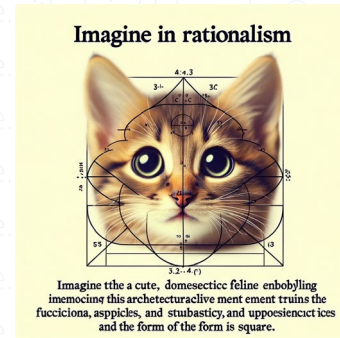

Rationalism in Architecture

An architectural movement that emphasizes the rational use of modern materials and building techniques.

현대적인 재료와 건축 기법의 합리적 사용을 강조하는 건축 운동입니다.

a cup of coffee

Generate an image of a coffee cup, drawing inspiration from Rationalism in Architecture which preferring a geometric approach. The design should highlight simplicity, functionality, and symmetry, mirroring the characteristics of a Rationalist building. The artwork should be in a square aspect ratio and emphasize on white and grey color scheme.