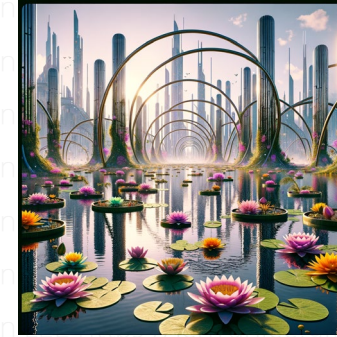

Retrofuturism

An art movement that explores the themes of the future as imagined in an earlier era.

이전 시대에 상상했던 미래의 주제를 탐구하는 예술 운동입니다.

a cup of coffee

A vision of Retrofuturism, Let's picture a cup of coffee. This is not an ordinary cup, imagine it as designed by a mind envisioning the science fiction future of the past. The cup is ovoid with a handle that blends with the form, it is made of an unidentified reflective metal. A suitable artifact for a square-framed artwork, it's floating on a background infused with tones of purple and gleaming stars. The coffee itself is a concoction of swirling cosmic nebulae, radiating warmth and the promise of energy. It's something out of a 1950s space age poster.

a cute cat

Imagine a cute cat captured in retrofuturism style. The feline, a symbol of charm and elegance, is portrayed in an ultra-modern environment that represents a retro-style depiction of the future. The scene carefully balances both past and future aesthetics, giving the viewer a feeling of nostalgia and hope towards future times. The color scheme blends neon and subdued hues, contributing to the overall retrofuturistic atmosphere. The view is captured in square aspect ratio to highlight both vertical and horizontal details.

boy with a basket of fruit

A young Caucasian boy in futuristic retro attire, holding a brilliantly hued basket of assorted fruits. The scene is styled after the Retrofuturism art movement. Colorful fruits overflow from the basket, vying for attention in their individual vibrancy. The sleek and modern undertones of the boy's attire contrast the natural, rustic allure of the fruits. The artwork maintains a square aspect ratio, drawing attention to the central figure and his bounty of nature's treats.

eiffel tower

Generate a square aspect ratio image of the Eiffel Tower, illustrated in the optimistic, technology-focused, and streamlined style typical of Retrofuturism, comprising vibrant colors, streamlined shapes, and envisioning technological advancements from a past perspective.

sunflowers

A picturesque depiction of sunflowers designed in the style of Retrofuturism. The image to be created should maintain a square aspect ratio. The sunflowers are to be bold and vivid, capturing the optimism and futuristic elements characteristic of Retrofuturism. The background can be imagined as a surrealist blend of past and future, teeming with gears, chrome and gleaming metal. Despite the industrial texture, the radiant sunflowers remain the central focus, as if thriving in this whimsical juxtaposition of nature and fantasy technology.

water-lily pond