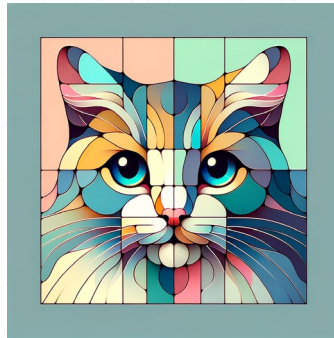

Neo-Conceptualism

An art movement that emerged in the 1980s, focusing on concept over traditional aesthetic concerns.

1980년대에 등장한 예술 운동으로, 전통적인 미적 관심사보다 개념에 중점을 두었습니다.

a cup of coffee

Visualize a square-framed image that displays a cup of coffee. Infuse the scene with characteristics reminiscent of Neo-Conceptualism, capturing its key features such as interrogative thought, irony, and a reflection on society's place in art. This aesthetic should be applied in a multimedia approach, imitating the movement's preferred medium.

a cute cat

Generate an image of a charming kitty. The styling should capture the essence of Neo-Conceptualism. The image should have a square aspect ratio, reflecting the balance, symmetry and simplicity embodied in equally proportioned squares. The color scheme should be creative, abstract, and playful, embodying the spirit of the cat and the neophyte conceptualism's propensity for pushing boundaries.

boy with a basket of fruit

Generate an image of a young South Asian boy in a basket full of various fruits. The boy has a joyous expression on his face as if he is extremely happy to have all those fruits. The fruits include apples, oranges, grapes, bananas, and berries. The style is indicative of Neo-Conceptualism, which embraces text, photography, installation art and employs multiple layers of metaphorical meaning. The image should be in a square aspect ratio to emphasize the central composition.

eiffel tower

Visualize the world-famous Eiffel Tower in a unique artistic style that captures the essence of Neo-Conceptualism. This style resonates with bold, abstract, and thought-provoking themes. The final image should be in a square aspect ratio and should invoke feelings of deep contemplation, aimed at challenging the traditional perception of art.

sunflowers

A refreshing and vibrant image in keeping with the leanings of Neo-Conceptualism. Visualise a field of sunflowers, their radiant yellow petals contrasting beautifully against their deep green stems. The sunflowers are in full bloom, standing tall in the daylight, filling the entirety of the image within a square aspect ratio. Despite the simple composition, there is an innate thought-provoking quality to it, challenging traditional understandings of nature and art.

water-lily pond

A serene water-lily pond characterized by features associated with the Neo-Conceptualism art movement. The nearby trees and plants casting mirror-like reflections into the water while the blooming water-lilies add a pop of colours. The pond encompasses the entire field of view, forming a square aspect ratio. The intricate details of the lilies are balanced with the abstract nature suggested by Neo-Conceptualism, generating a sense of tranquility and contemplation.

young girls at the piano