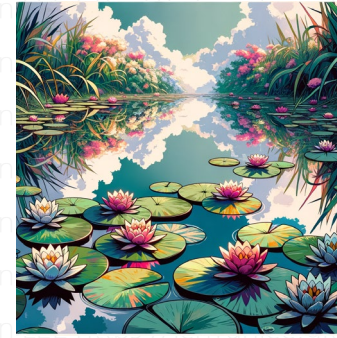

New Media

Art that involves the use of digital technology as part of the creative and/or presentation process.

창작 및/또는 프레젠테이션 과정의 일부로 디지털 기술을 사용하는 예술.

a cup of coffee

Generate an image of a cup of coffee with a distinctive focus on digital innovation and interactivity associated with the New Media art movement. Make sure the image has a square aspect ratio. Use a combination of vivid colors and abstract shapes to portray the modern essence of the genre.

a cute cat

Generate an image of an adorable feline, created in the style that recalls the experimental spirit of New Media art, with a square aspect ratio. The cat can be positioned in a relaxed posture, perhaps with bright, curious eyes, a soft, fluffy coat, and a gently curved tail. The environment around the cat could be abstract or contain electronic components, as that is often seen in New Media pieces.

boy with a basket of fruit

A young Hispanic boy holding a basket full of colorful fruit. He is dressed in casual clothes. The arrangement and vividness of the fruit in the basket suggest a sense of plenty and freshness. The art style is inspired by New Media with the use of geometric shapes and digital textures. The image is arranged in a square aspect ratio adding to its symmetrical aesthetic.

eiffel tower

Generate an image of the Eiffel Tower adhering to a square aspect ratio, composed in an interpretation of New Media art. The visualization should carry a modern aesthetic with heavy utilization of digital and virtual elements, intertwining technology and art.

sunflowers

A digital interpretation of a vibrant field full of sunflowers, utilizing signature aspects of New Media art style, such as integrating technology, layering and non-linear narrative. The image composition should emphasize dynamic interactivity and hypermedia, in the way that New Media art often does. The image is framed within a square aspect ratio.

water-lily pond

Imagine a Water-Lily Pond illustrated in the style of New Media. The image has a square aspect ratio. The scene includes serene water adrift with vibrant lily pads, a calm reflection of the sky above, and blooming water lilies nestled amid the greenery. The artistic style lends a modern, digital vibe to the traditional, nature-themed composition.

young girls at the piano

Two young girls of different descents, one Caucasian and the other Hispanic, are deeply engrossed in playing a grand piano. The scene respects the aesthetic values of New Media featuring sharp contrasts, compelling colors and well-defined boundaries. The image composition will follow a square aspect ratio to emphasize balance and symmetry.