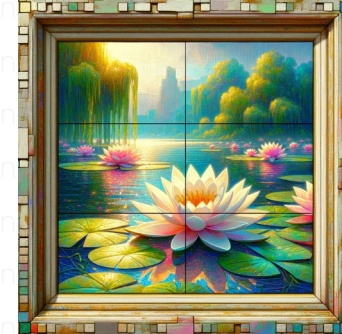

New Objectivity

A movement in German art that arose during the 1920s as a reaction against expressionism.

1920년대에 표현주의에 대한 반동으로 일어난 독일 미술의 한 운동입니다.

a cup of coffee

Generate an image in style reminiscent of the New Objectivity movement, displaying a cup of coffee. The artwork should convey the characteristic realism and directness of the New Objectivity era, with a focus on the objective reality rather than personal emotion. The scene should be in a square aspect ratio.

a cute cat

Depict a cute feline creature with influences from the New Objectivity movement in a square aspect ratio. The art piece should be characterised by its stark realism and pragmatic attention to detail as seen in New Objectivity era. The cat should be in an engaging, playful posture, with vibrant yet natural fur colours. The background can be minimalistic to focus on the main subject which is the cat.

boy with a basket of fruit

A young male, portrayed with the sober and realistic touch typical of the New Objectivity art movement. He has a basket filled with a variety of fruits held close to him. The composition is designed with a square aspect ratio. The medium used for the representation is oil painting; the colors are vibrant and realistic, carefully depicting the child's expression and the texture of the fruit. The background is simplistic, focusing all attention on the boy and his basket.

eiffel tower

Depict a scene featuring the Eiffel Tower in Paris while keeping in the style of New Objectivity, a movement known for its steadfast realism and lack of romantic influences. Attention should be given to structure, crispness of forms and a well-balanced composition. The image should have a square aspect ratio.

sunflowers

Depict a scene showcasing sunflowers with a strong emphasis on objective reality, referring to the New Objectivity art movement. Please capture key characteristics of this style such as precision, a clear and crisp focus, and an unemotional and sober vision. The artwork should have a square aspect ratio.

water-lily pond

Visualize a square-framed scene representing a luminous water-lily pond. The image should display vibrant colors, crisp edges, and include both water and sky elements. The focus is on the geometric accuracy in the lines and dimensions of the natural components. Capture the scene with a sense of realism, clarity, and objectiveness, sans any romantic embellishments — a key characteristic of the New Objectivity artistic movement. Weave in the primary medium of oil painting.

young girls at the piano

Two young girls engrossed in playing a piano, concentrated and focused on the instrument, their hands gracefully dancing on the keys. The ambiance is calm, with domestic motifs popular in the New Objectivity era. The image is balanced and perfectly squared in aspect ratio, capturing the realist and uncompromising depiction of everyday moments characteristic of the New Objectivity movement. This movement was prevalent in the early 20th century, and this scene should reflect that historical period, including the attire of the girls and the design of the piano.