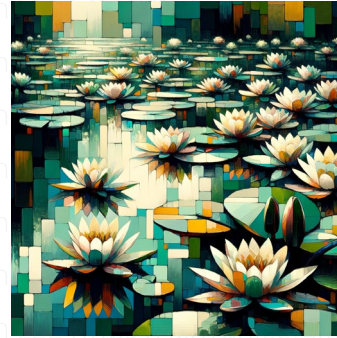

Post-Structuralism

Art influenced by post-structuralism, which challenges traditional relationships between text, meaning, and context.

텍스트, 의미, 맥락 사이의 전통적인 관계에 도전하는 포스트 구조주의의 영향을 받은 예술.

a cup of coffee

Create an image of a cup of coffee, utilizing techniques reminiscent of Post-Structuralism, an art movement that emphasizes relations and meanings that arise through contrasting certain elements. The image should have a square aspect ratio.

a cute cat

A visually compelling and symbolic image. A frail, yet independent cat that displays self-understanding and battles the confines of linear perspective. The drawing should encapsulate a sense of post-structuralism. A balanced and crisp composition with attention to details, all contained within a square aspect ratio.

boy with a basket of fruit

A boy of Hispanic descent carrying a basket filled with various kinds of fruits. The visualization encapsulates key elements from Post-Structuralism artistic movement such as questioning conventions, defying norms, and embracing contradiction. The unconventional perspective and composition challenges traditional assumptions about art and representation. The image is depicted in a square aspect ratio.

eiffel tower

A representation of the iconic French architecture, the Eiffel Tower. The image should embody Post-Structuralism concepts, including the deconstruction of the familiar form of the tower, challenging its meaning and opening up new perspectives. The tower is imagined with complex, contrasting structures, where its iron lattice work is replaced by abstract shapes and forms. Please use a square aspect ratio for this composition.

sunflowers

Create an image illustrating the concept of Post-Structuralism portrayed through sunflowers. The image should emphasize the complexity and ambiguity found in widely accepted structures, challenging the notion of fixed meaning, and causing the viewer to question their established beliefs and interpretations. The sunflowers should be portrayed in a way that breaks conventional boundaries, perhaps showing sections of a larger whole or differing angles tangled into a unifying structure. Remember to maintain a square aspect ratio for the composition.

water-lily pond

Create an interpretation of a serene water-lily pond following the stylings of post-structuralism. The image should depict an array of flourishing lilies delicately resting on calm waters. Think abstract notions, fragmented and non-linear perspectives with a square aspect ratio. Keep in mind a color palette rich in greens and blues, but doesn't adhere strictly to naturalistic colors, capturing the transformation of real-life imagery into a subjectively experienced world.

young girls at the piano