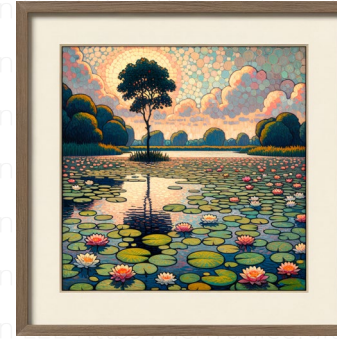

Primitivism

An art movement that emulates the style and subjects found in primitive or tribal art.

원시 예술이나 부족 예술에서 볼 수 있는 스타일과 주제를 모방한 예술 사조입니다.

a cup of coffee

Visualize a square aspect ratio setting where a cup of coffee resides as the main subject. The aesthetic should have characteristics that mirror the simplicity, symbolic elements and bright colors typically associated with the Primitivism art movement. This scene should be drawn using simple geometric shapes and patterns.

a cute cat

A whimsical, endearing, and simplistic depiction of a cat, in the style of the Primitivism art movement, recognized for its emphasis on raw, natural, and childlike forms. The image should maintain a square aspect ratio, enhancing the overall balance and proportion of the composition.

boy with a basket of fruit

An image in square aspect ratio depicting a boy carrying a basket filled with various ripe fruits. His features should reflect the artistic aesthetic of the Primitivism movement, characterized by simplicity and stark colors. The boy is of South Asian descent with dark hair and expressive eyes. The background is rich in color, adding depth and context to the scene.

eiffel tower

An image that depicts the famous Eiffel Tower, utilizing aesthetic techniques commonly linked with the Primitivist art movement. The work should exhibit a squared aspect ratio to enhance the tower's geometric structure. The colors used should be vibrant and bold with an emphasis on the contrast between organic and defined shapes, characteristic of Primitivism. The background should depict a clear Parisian sky, giving the impression that the tower is touching the heavens. Despite the abstract interpretation, the Eiffel Tower's distinctive silhouette should remain identifiable.

sunflowers

Create an image capturing the essence of Primitivism with a square aspect ratio; the focus should be on a group of sunflowers basking in daylight. The overall tone should resemble the simplicity and directness associated with this art movement, with the forms of the sunflowers simplified and their bright, buoyant hues emphasized.

water-lily pond

A tranquil scene of a Water-Lily Pond, captured in the simple and direct visual language characteristic of Primitivism. Observe the vivid, blocky use of color, the disregard for elaborate perspective techniques, and the overall appreciation for the natural world often associated with this art movement. This image is framed within a square aspect ratio.

young girls at the piano

Two young girls, one of Hispanic descent with her black hair in braids and the other of Middle-Eastern descent with her brown hair tied back, engaged in a peaceful moment at the grand piano. The charming scene is to be reflected in the style of Primitivism, capturing the raw, natural tones and simplification of form characteristic of the movement. The composition should mirror the candid, unrefined nature of the theme, with the image situated within a square aspect ratio.