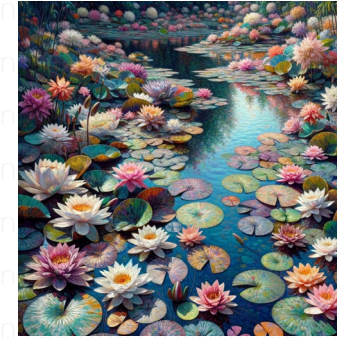

Post-Conceptual

Art that has moved beyond the concepts of Conceptual Art to embrace a more diverse range of approaches and materials.

개념미술의 개념을 넘어 더욱 다양한 접근 방식과 소재를 수용하는 예술이 등장했습니다.

a cup of coffee

Visualize an image with a square aspect ratio showcasing a cup of coffee, utilizing the thought-provoking and intellectually engaging style indicative of the Post-Conceptual art era; a time characterized by blending of various artistic mediums and the questioning of art's purpose and definitions.

a cute cat

An image of a delightful feline formatted in a square aspect ratio, showcasing the style of art that corresponds with the ideas of Post-Conceptualism, a movement defined by the use of textual analysis and radical shifts in theme and representation.

boy with a basket of fruit

A young boy holding a basket brimming with various types of fruit. This scene is depicted in a Post-Conceptual art style, embracing both diverse and universal narratives. The composition is designed with a square aspect ratio, focusing closely on the subject and the basket to emphasize the overall aesthetic and underlying themes.

eiffel tower

Create an image of the Eiffel Tower while incorporating elements of abstraction, minimalism, and intellectuality associated with the post-conceptual art movement. Keep the aspect ratio square.

sunflowers

Sunflowers as a subject of a Post-Conceptual artwork, expressing modern interpretations of traditional symbols within a square composition. The work should emphasize the reinterpretation of the classic theme of sunflowers, and convey a touch of subjective emotion and intellectual depth. The Artwork remains strictly within the boundaries of a perfectly square frame.

water-lily pond

Create an image of a tranquil water-lily pond encompassing the full frame in a square aspect ratio. Please use an abstract, thought-provoking and intellectually challenging interpretation that is typical of the Post-Conceptual artistic movement.

young girls at the piano

Two young girls, one of South Asian descent, and the other of Caucasian descent, are deeply engrossed in playing a grand piano. They are positioned at the instrument in a square room, the image adopting a square aspect ratio. This image is created in the manner of Post-Conceptual art, with an emphasis on semiotics and the use of text. The room is filled with symbolic objects which contribute to an overarching narrative. The light falling in the room is soft and surreal, illuminating the girls and the piano in a dramatic way.