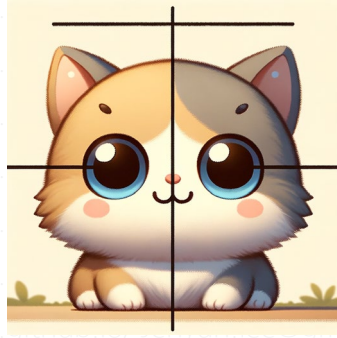

Non-Conformism

Artistic practices developed outside of state-sponsored, official, or traditional channels.

국가가 후원하거나 공식 또는 전통적인 채널이 아닌 곳에서 개발된 예술적 관행.

a cup of coffee

A square-aspect ratio rendering of a cup of coffee, depicted with the ethnographic complexity, emotional intensity, and unconventional techniques characteristic of the Non-Conformism artistic era. The emphasis should be on the distinct aspect of the coffee cup, its captivating aroma, and the warm steam rising from it, all abstractly conveyed through a unique blend of shapes, colors, and forms.

a cute cat

Create a portrayal of a cute cat in the style of Non-Conformism. The scene should use a square aspect ratio, showcasing the cat's adorable features such as its round bright eyes, fluffy fur and small rounded ears. Imagine a picture that deviates from the usual representation of cats, just as Non-Conformism deviates from established norms in art.

boy with a basket of fruit

A youthful male figure, of ambiguous descent, can be seen holding a basket brimming with a variety of fruits like apples, oranges, and bananas. His attire is simple, likely his everyday clothes, which seem a bit oversized on his slender frame. His expression is muted, perhaps reflective of what could be interpreted as the contemplative nature of Non-Conformism art. This scene is frozen within a perfectly symmetrical square aspect ratio image, adding further to the reserved, introspective tone. The overall image interpretation adheres to the principles of Non-Conformism - unconventional, original, and expressive.

eiffel tower

Visualize an icon of architectural marvel, the Eiffel Tower, illustrated in the avant-garde and expressive vein of the Non-Conformism movement. The composition should maintain a square aspect ratio, representing equal dimensions in width and height. The scene should echo the fluid, free, and non-traditional elements attributed to Non-Conformists, as they bucked the system in favor of creating unique, personal expressions. The Tower should exhibit a strong yet faintly surreal presence, rising elegantly into the sky, while its intricate latticework harmonizes with the non-conformist aesthetic.

sunflowers

A painting in the style of Non-Conformist art featuring a vibrant, energetic portrayal of sunflowers. The composition has a square aspect ratio, focusing on the array of sunflowers seeming to reach skyward. Their golden petals contrast boldly against a deeply hued background. The piece captures the vitality and radiance typically associated with this type of flower, suggestive of their characteristic resilience and hardness.

water-lily pond