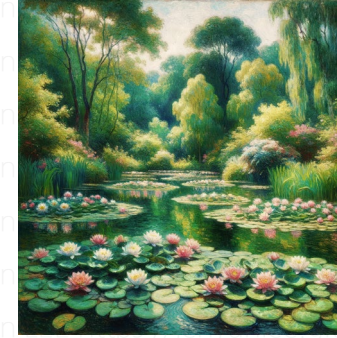

Net

Artistic practice and works that revolve around the internet as a primary medium or subject of artistic exploration.

인터넷을 주요 매체 또는 예술적 탐구의 주제로 삼는 예술적 관행과 작품입니다.

a cup of coffee

A digital depiction of a cup of coffee rendered with abstract geometric shapes, principally squares and rectangles. The image should maintain the balance between simplicity and realism, capturing the essence of the coffee cup with a minimalistic approach. Involve a fusion of colors to simulate the brown of the coffee and the white of the cup. Maintain a square aspect ratio for the image.

a cute cat

A cute cat depicted in a simplistic, whimsical, and vibrant style reminiscent of pre-1912 printmaking artforms. The canvas should have a square aspect ratio, with the cat being the centerpiece of the artwork.

boy with a basket of fruit

A picture depicting an Asian boy dressed in rustic clothing, standing with a large wicker basket filled with a lush assortment of colorful fruits. The aesthetic framing should be in the style of early 18th century pastoral scenes, characterized by subtle pastel coloring, intricate detailing, and a sentimental and serene atmosphere. The scene composition should follow a clean, symmetrical layout to achieve a square aspect ratio.

eiffel tower

An illustration of the Eiffel Tower in a vividly colorful, geometrically precise form reminiscent of cubism art, and created predominantly in oil paint. Display this magnificent structure in a square aspect ratio.

sunflowers

An arrangement of sunflowers employing a square aspect ratio. The overall style is inspired by three key aspects closely associated with the works of emulating 19th-century realism: meticulous detail, vibrant colors, and a strong emphasis on the interplay of light and shadow. The primary medium to recreate this style would be oil on canvas.

water-lily pond

An image depicting a serene pond filled with blooming water-lilies, surrounded by lush, green foliage. The image is in a style characterized by vivid colours, broad brush strokes, and an impressionistic approach, much like the works of the late 19th-century art era. The piece is in a square aspect ratio, idealizing an oil-on-canvas medium.

young girls at the piano

A square aspect ratio depiction of two young girls engaging in a piano lesson. The scene mirrors the harmony, simple details, and subtle color variations found in the artistic era before 1912. The primary medium for this artwork feels like oil on canvas, reminiscent of old master techniques.