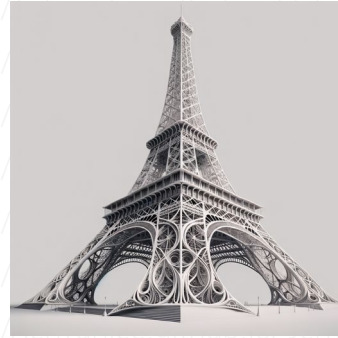

Parametricism

An architectural style that uses parametric design techniques to generate complex and fluid forms.

파라메트릭 디자인 기법을 사용하여 복잡하고 유동적인 형태를 생성하는 건축 스타일입니다.

a cup of coffee

An image representing a cup of coffee, inspired by the curvilinear forms, high level of complexity, and organic dynamism found in the Parametric style of architecture. Focus on creating a detailed representation, where mathematical algorithms and precision are used to generate intricate patterns and shapes on the surface of the coffee and the cup itself. The composition should be in a square aspect ratio.

a cute cat

A visually pleasing feline, round and fluffy, shown in a style inspired by the design principles of Parametricism. This movement is centered on using algorithms and computation to shape buildings or objects in a more organic, flowing manner. Let the architecture of the cat be intricate and dynamic, reminiscent of complex natural formations. The image should have a square aspect ratio, encapsulating the cat within a perfect geometric balance.

boy with a basket of fruit

A young Caucasian boy wearing a straw hat, clutching a tightly woven basket overflowing with a vivid assortment of fruit, such as fresh apples, radiant oranges, glistening pears, and sun-drenched grapes. The surrounding scene is characterized by a style synonymous with Parametricism: fluid, curvaceous architectural formations that frame the boy in the center of the scene. The buildings and structures around him exhibit gradients of organic transformation, smoothly transitioning between shapes, while interacting with light in interesting ways, generating a dynamically fluid playground of color and form. Presented in a square aspect ratio.

eiffel tower

A rendition of the Eiffel Tower in the architectural style of Parametricism, which is characterized by the use of advanced technology, complex shapes, and intricate patterns. In this scene, the tower is crafted utilizing fluid, sinuous designs, and intricate architectural geometry. This image is presented with a square aspect ratio.

sunflowers

A square aspect ratio image featuring sunflowers embodying parametricism design principles. The view consists primarily of vital and vibrant sunflowers, with their bright yellow petals and brown centers. The forms of the sunflowers follow the aesthetics of parametric design, with swirling, undulating curves and organic patterns. The composition should create a sense of fluidity and complexity, akin to architectural designs seen under parametricism.

water-lily pond