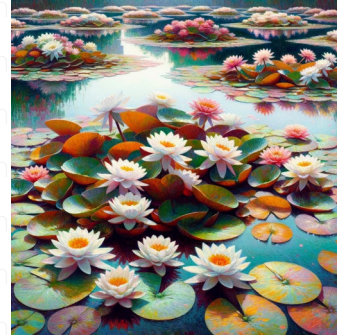

Socialist Realism

The official art form of the Soviet Union, characterized by the glorified depiction of communist values.

공산주의적 가치를 미화하여 묘사한 것이 특징인 소련의 공식 예술 형식입니다.

a cup of coffee

Depict a cup of coffee using a realistic style influenced by the heavy, bold lines and vibrant, often patriotic colors seen in the historical art movement called Socialist Realism. The image should maintain a square aspect ratio.

a cute cat

An endearing feline, presented through the lens of Socialist Realism, a highly detailed and idealized style of art that focuses on everyday life and society. The cat has vibrant, well-groomed fur which perfectly catches the light. It is sitting in a comfortable position, displaying a casual nonchalance. Its expressive eyes convey a sense of contentment. The image adheres to a square aspect ratio, giving it a balanced, harmonious composition.

boy with a basket of fruit

A young boy, portrayed with the distinct features of Socialist Realism, holding a brimming basket of fresh fruit. The setting surrounds him with elements that evoke a sense of simplicity, dignity, and everyday life. His attire is modest and primarily functional, signalling him as an ordinary worker. He stands slightly to the right of the frame, with the focus divided between him and the fruit basket, both of which are rendered in robust colors and clear details. The composition should be in a perfect square aspect ratio.

eiffel tower

Recreate the Eiffel tower in a square aspect ratio, but with the key features of the Socialist Realism style. This includes a contradiction free depiction of reality, an optimistic and monumental attitude, and a focus on uplifting the working class. As the main technique of this style involved using oil on canvas, apply an effect that emulates this medium.

sunflowers

Depict a lush field of towering sunflowers reaching up toward a radiant, bright sun. Inject the scene with the aesthetics of Socialist Realism, concentrating on the idealized portrayal of the sunflowers, emphasizing their health and vitality. Pay attention to the finer details such as the vibrant yellows of the flower petals and strong, sturdy stems. The leaves should be a verdant green with intricate textures. Ensure all elements are balanced within a square aspect ratio.

water-lily pond

Create an image representing a water-lily pond. Capture the aesthetics of the Socialist Realism art movement. This should include clear, detailed representations of nature with a strong emphasis on the pond's beauty and utility. The image should have a square aspect ratio.

young girls at the piano