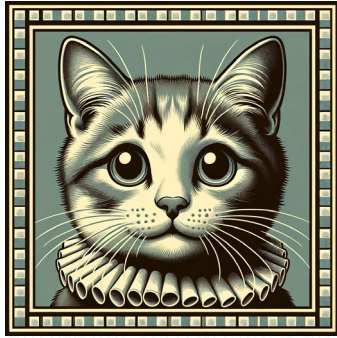

Social Realism

An artistic movement that aims to draw attention to the everyday conditions of the working class and the poor.

노동 계급과 가난한 사람들의 일상적인 상황에 관심을 환기시키는 것을 목표로 하는 예술 운동입니다.

a cup of coffee

Generate an image of a cup of coffee, placed on a wooden table, reflecting the style of the Social Realism period. The context should express slices of everyday life, possibly carrying socio-political themes, painting a picture of the ordinary people's struggles and triumphs. The image should have a square aspect ratio. The coffee appears strong and hot; steam can be seen rising from the cup. The lighting should instill a sense of warmth. The picture composition should be simple, yet highly symbolic.

a cute cat

Produce an image with a square aspect ratio depicting a cat in a style reminiscent of Social Realism. The cat should be cute and endearing, expressing emotions or characteristics commonly associated with this artistic movement.

boy with a basket of fruit

A young Caucasian boy carrying a basket filled with a vibrant assortment of fruits. The scene is portrayed in the style of Social Realism, emphasizing the daily labor and humble circumstance. The boy, standing against a backdrop of rustic living, carries an expression of quiet determination on his face. The image carries a square aspect ratio, bringing focus to the central figure and his duty.

eiffel tower

Generate an image of the Eiffel Tower inspired by the artistic movement of Social Realism. The image should reflect stark truth, simple subjects, and working-class themes typically associated with this art style. The drawn image should be in a square aspect ratio. The style conveys everyday life in a realistic, and not idealized manner, focusing on social issues and subjects, always using neutral colors and lacking in embellishments. Please note the palette should be limited to grays, blacks, and whites.

sunflowers

Create an image of a sunflower field radiating with sunny and vibrant hues. Capture the essence of the Social Realism artistic movement providing a realistic depiction of the scene while symbolizing resilience, growth, and natural beauty. The image should be in a square aspect ratio, bringing focus to the intricate details of sunflowers. Use a palette of pronounced yellows, greens, and blues to portray the richness of a bright sunny day in the field.

water-lily pond

Visualize a water-lily pond. The image should embody the characteristics of Social Realism art, emphasizing on everyday conditions and the working class. Use aesthetics associated with this movement, like pronounced linear structures, the simplicity of forms, and the clear display of the subject. Keep in mind the use of naturalistic, unidealized depiction. The pond should feature blooming water-lilies floating on the surface, with their broad green leaves. Other details might include clear reflections in the water and a peaceful atmosphere. The image should be in square aspect ratio.

young girls at the piano