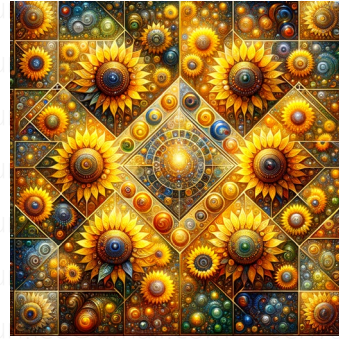

Nuclear Mysticism

An artistic approach that combines elements of science, especially nuclear physics, with mystical and surreal imagery.

과학, 특히 핵물리학의 요소와 신비롭고 초현실적인 이미지를 결합한 예술적 접근 방식입니다.

a cup of coffee

Create a surreal image depicting a cup of coffee. The visual should entail influences of early 20th-century art with a fusion of science, philosophy, and spirituality elements, all depicted in oil paint medium. The layout of this composition should follow a square aspect ratio.

a cute cat

A captivating representation of a cute cat. The style should embody key attributes of Salvador Dali's late works but without following it directly. Try incorporating symbolic and surrealist elements which were vital elements of his Nuclear Mysticism phase. Additionally, the cat should bear striking and exaggerated features adding a vision of dreamlike strangeness. The image should maintain a square aspect ratio with intricate detail filling every corner. Dramatic and whimsical color combinations are welcomed.

boy with a basket of fruit

A young Hispanic boy is holding a basket brimming with colorful fruits, including apples, oranges, pears, and bananas. The image follows aesthetics reminiscent of Nuclear Mysticism, incorporating elements of quantum physics, sacred geometry, and surrealist symbolism. The image is designed with a square aspect ratio, and the boy seems to emerge from a swirling portal of fruits that are drawn with unusual shapes and multi-dimensionality. The backdrop shifts from fruit jazzed up wormholes to distorted minimalist landscapes, offering a glimpse into the unknown.

eiffel tower

Create a image of the Eiffel Tower using the square aspect ratio, incorporating elements of mystery, atomic motifs, and spiritual references. These elements are associated with the concept of Nuclear Mysticism, popular in the early 20th century. The depiction integrates a combination of abstract geometrical patterns and surrealistic interpretations - a style prevalent in artists' work before 1912.

sunflowers

A bustling square of vibrant, radiant sunflowers in an intriguing visual representation reminiscent of the complex and profound connotations of Nuclear Mysticism. This captivating fusion brings together the natural beauty of these gleaming golden flowers and the intricate, esoteric symbology connected with Nuclear Mysticism. Reminiscent of a style imposing an unexpected blend of scientific theories, mathematical concepts, and mystical philosophy, borrowing a style of early 20th century symbolism. The art should be filled with intricate details, geometric patterns, and intense colors, primarily painted in oil.

water-lily pond

A water lily pond with characteristics inspired by Nuclear Mysticism. The image should express themes of deep connection between consciousness and matter, complexity, and a striking pallet of vivid colors. The image is to be composed in a square aspect ratio.

young girls at the piano