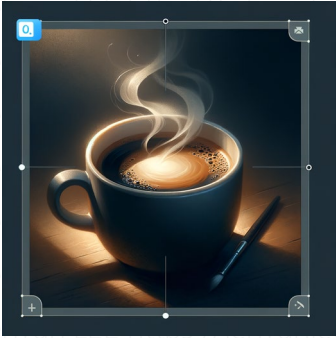

Muralism

A style of painting in which the artwork is directly on a wall, ceiling or other large permanent surface.

벽, 천장 또는 기타 큰 영구 표면에 직접 작품을 그리는 회화 스타일입니다.

a cup of coffee

An image in a square aspect ratio, depicting a cup of coffee. The stylistic approach should be inspired by the key aspects of Muralism, mainly consisting of simplified shapes, bold colors and a tendency toward a social realist theme. The image could reflect a graphical and abstract influence, a key component of the Muralism art era.

water-lily pond

A tranquil water-lily pond captured using a visual representation of Musique Concrète style. The composition uses a square aspect ratio, where amorphous shapes interact in an abstract, non-linear fashion. The faint reflections of the lily pads float on the surface of the pond, and the water is teeming with the subtle textures of life beneath. Note the complexity within simplicity tailored into the visual rhythm of shapes and colors, vivid greens of lily pads contrasting the cool, dark blue of the water, evoking a symphony for the eyes.

Narrative

Art that tells a story, often making the viewers figure out the story for themselves.

스토리를 전달하는 예술은 종종 시청자가 스스로 이야기를 알아내도록 합니다.

a cup of coffee

A square aspect ratio image showcasing a cup of coffee. The art style should be reminiscent of the storytelling and detail-oriented approach common in Narrative art pieces. It could show the steam billowing delicately from a mug, the delicate foam on the surface, and details such as the texture of the mug and the surrounding environment. Capture the cozy ambiance of a coffee break.