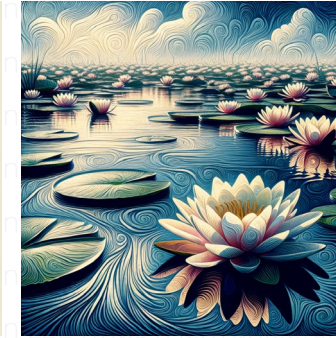

Sound

Art which uses sound both as its medium (like in sound recording and playback) and as its subject.

사운드 녹음 및 재생과 같이 소리를 매체로 사용하거나 주제로 사용하는 예술입니다.

a cup of coffee

A cup of coffee, designed with influence from the conceptual idea of sound. The image perspective should be a square aspect ratio.

a cute cat

An adorable depiction of a cat, illustrated with a focus on audio symbolisms, with a square aspect ratio. The cat could be composed of elements representing various sounds, such as musical notes, volume symbols or sound waves. The overall style should align with abstract representations often seen in conceptual art, using traditional mediums.

boy with a basket of fruit

An image in square aspect ratio depicting a young Middle-Eastern boy holding a basket full of a variety of colorful, ripe fruits. The style of the image should be rich in textures and harmonious colours, as in the sound waves seen in a detailed spectrogram.

eiffel tower

An image of the iconic Eiffel tower incorporating elements from the artistic movement of symbolism using a square aspect ratio. The symbolism should be represented with auditory symbols. Elements such as musical notes, sound waves, or any other elements that are universally recognized as symbols for sound should populate the scene. The tower should be in the center of the image, towering over the cityscape of Paris. The sky is serene, with a few clouds here and there.

sunflowers

A field of bright, blooming sunflowers set in a square aspect ratio. Emphasize the intricate texture and colors to create an effect reminiscent of an echo of audibles. This should be expressed pictorially, with visual 'echoes' represented in the repetition of colors, shapes, and patterns. The essence is to invoke a soundscape by creating a visual harmony and rhythm, analogous to echoed sounds in a musical composition.

water-lily pond

Depict a Water-Lily Pond scene in square aspect ratio. The style should be derived from sound, implying the visual interpretation should project an auditory experience. The image should evoke a sense of music or sound waves rippling through the water, and the lilies can be represented as analogous to musical notes or melodies on the surface.

young girls at the piano

A visual interpretation of two young girls, possibly of a mixed ethnic background, perched at a traditionally designed wooden piano. They are deeply engaged in their musical explorations, creating melodious sound. The setting is possibly a vintage styled room with a hint of elegance and warmth. This image adopts the essence of an impressionist painting, non-realistic yet evocative, primarily realized with oil on canvas. To honor the required square aspect ratio, the composition may present the piano at a slight angle with the girls and their expressions being the main focus.