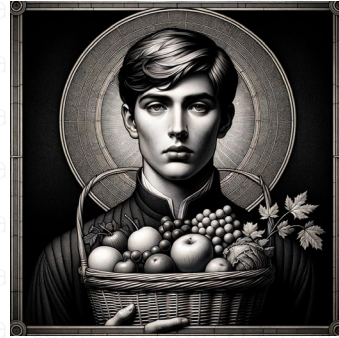

sunflowers

A square image depicting sunflowers, using bright colors and defined shapes reminiscent of the aesthetic trends of the pre-1912 era, similar in style to the works of Gustav Klimt, employing his vibrant and patterned approach, typically seen in jugendstil, using gilt or gold leaf as the primary medium.

water-lily pond

A serene water-lily pond captured in the square aspect ratio, embellished with elements of mobile artistry. The image showcases a variety of vibrant water-lilies floating gently on the pond. The surrounding environment is lush and inviting with drooping willow branches skirting the pond edges. The sky above is reflected beautifully on the tranquil water surface, adding depth and dynamism to the scene. It's an exploration of harmony between nature and digital artistry.

young girls at the piano

An image featuring two young girls of Hispanic and Caucasian descent engaged in playing a traditional piano, the scene is contained within a square aspect ratio. Their attire and the setting reflects a historical era, they are focused on the music, their sophisticated dresses are reminiscent of the 1910s fashion. The style of the image features bold colors and broad strokes with detail to resemble the pre-1912 period of impressionist movement, particularly with a focus on light and ordinary subject matter.

Modern Gothic

Art that blends elements of modern art with Gothic themes and aesthetics.

현대 미술의 요소와 고딕 양식의 테마 및 미학이 어우러진 예술 작품입니다.

a cup of coffee

An image depicting a cup of coffee conceived in the style of the Gothic period, with characteristics such as elaborated details, religious influences and dark color tones on a square aspect ratio canvas. Take note of the traditional mediums used during this art era like oil on canvas.