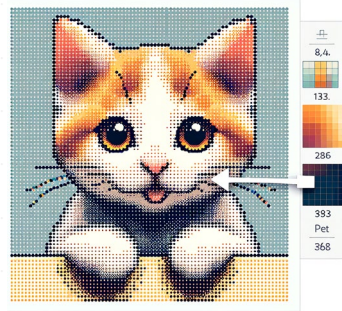

Pointillism

A technique of painting in which small, distinct dots of color are applied in patterns to form an image.

작고 뚜렷한 색 점들을 패턴으로 적용하여 이미지를 형성하는 회화 기법입니다.

a cup of coffee

Create an image of a steaming cup of coffee. The setting should incorporate the distinctive characteristics of Pointillism, a late 19th-century art movement. It is characterized by the application of distinct dots of pure color to represent light and form in the artist's view. The image needs to be presented in a square aspect ratio.

a cute cat

Generate an image of a cute cat using the Pointillism method characterized by small, distinct dots of color that are applied in patterns to form an image. The image should have a square aspect ratio.

boy with a basket of fruit

A young Caucasian boy painted in the Pointillism style, standing with a basket full of various fruits like apples, grapes, and oranges. He's dressed in period clothing, perhaps from the late 19th century. His eyes are lit up in curiosity and excitement, which adds a lively dynamism to the painting. The setting is outdoors, with a vibrant nature backdrop. The square aspect ratio focuses fully on the boy with the fruit basket. Note that this should not be an interpretation of any specific painting, but rather a new, unique composition.

eiffel tower

Visualize the iconic Eiffel Tower, using the meticulous technique of Pointillism. Capture the precision and detail that characterises this technique by using individual dots to form the image, resulting in an overall gradient when viewed from afar. Make sure to abide by a square aspect ratio, maintaining the balance between height and width. Preserve the tower's distinct lattice framework and its towering structure, while wrapping it in the delicate hues of a sunset, adding depth and a three-dimensional effect with the strategic placement of colored dots.

sunflowers

A square aspect ratio rendering of a vibrant scene dominated by sunflowers. The style should be reminiscent of Pointillism, a technique developed in late 19th-century Neo-impressionistic art that uses small, distinct dots of pure color applied in patterns to form an image. Radiant glowing colors suggest the heat of a sunny afternoon, and the textured detail captures the intrinsic beauty of the sunflowers.

water-lily pond

Depict a tranquil Water-Lily Pond using the distinctive technique of Pointillism, characterized by the application of small, distinct dots of color applied in patterns to form an image. Make sure the frame consists of a square aspect ratio, showcasing the harmonious hues of water lilies floating amidst the still water, the green foliage surrounding them and the serene ambiance of the setting.

young girls at the piano