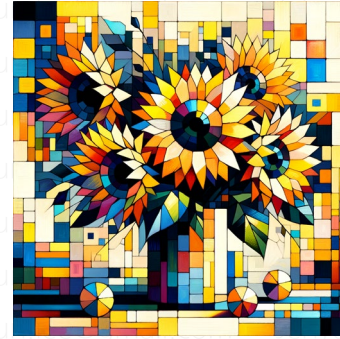

Op

Short for 'Optical Art,' this style creates optical illusions through abstract patterns and vibrant colors.

'옵티컬 아트'의 줄임말인 이 스타일은 추상적인 패턴과 생생한 색상을 통해 착시 효과를 만들어냅니다.

a cup of coffee

Generate an image showing a cup of coffee, incorporating features such as geometric complexity, vibrant color contrasts, and perceptual confusion, following the principles of the Op Art movement of the mid-20th century. The image should have a square aspect ratio.

a cute cat

A charming feline illustration, embodying characteristics reflective of hard-edged geometric shapes, vivid contrasting colors, and kinetic optical illusion. Create this scene in a square aspect ratio, infused with an artistic motif reminiscent of the late 19th-century abstract art period and primarily using oil as a medium.

boy with a basket of fruit

Generate an image of a young boy, possibly of South Asian descent, cradling a basket abundant with various types of fresh fruit. The style should be reflective of the art of optical illusion, characterized by bold colors, geometric patterns and intense visual effects to create a sense of movement or depth, much like the works associated with the Op Art movement of the mid-20th century. Please maintain a square aspect ratio for the final artwork.

eiffel tower

An image of the Eiffel Tower, displayed in an optical art style known for its geometric forms and dynamic, hypnotic patterns. The image possesses a square aspect ratio, with the tower at the center, surrounded by a sky filled with linear and circular designs. The depiction should simulate movement and three-dimensional space in a two-dimensional format, inspired by the black and white contrast typically associated with Op Art.

sunflowers

Create an image of sunflowers using geometric shapes, high contrast color-blocking, and bold colors. This should be reminiscent of the Post-Impressionist era of art with a focus on oil painting techniques and contained within a square aspect ratio.

water-lily pond

Visualize a tranquil pond adorned with floating water-lilies and surrounded by verdant greenery. Render it in the op style characterized by vibrant color contrasts, geometric shapes, and illusion of movement, all captured within a square aspect ratio. Please use techniques and colors available in mediums prior to 1912.

young girls at the piano

Two young girls, one of East Asian descent and the other of Hispanic descent, practicing on a grand piano. The image should be reminiscent of impressionistic features, with soft edges and pastel colors often used by artists from the 19th century, such as Pierre-Auguste Renoir, with the composition maintaining a square aspect ratio.