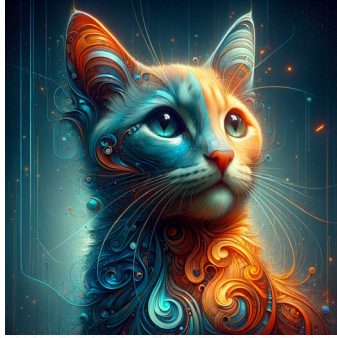

Post-Internet

Art that responds to the impact of the digital age and the internet on society and culture.

디지털 시대와 인터넷이 사회와 문화에 미치는 영향에 대응하는 예술.

a cup of coffee

A digitally rendered image of a cup of coffee, visualized in a modern, experimental and eclectic art style common to the Post-Internet art movement. The coffee in the cup is rich and steaming, and the cup itself may have an unconventional or abstract look. The image background is minimalistic to focus on the main subject. The image is created in a square aspect ratio.

a cute cat

Render an image of an endearing feline utilizing a style characterized by abundant use of digital and technological themes, akin to post-internet art. Please maintain a square aspect ratio for the image composition.

boy with a basket of fruit

A young boy of Middle Eastern descent is pictured with a basket filled with vibrant, colorful fruits. The style of the image is reminiscent of the Post-Internet artistic movement, featuring markers such as a digitally saturated palette, pixelated textures, and elements of digital culture. This is all captured within the confines of a square aspect ratio, creating a balanced and symmetrical composition.

eiffel tower

Create a visual interpretation of the Eiffel Tower adhering to a reflective, conceptual and transformative style associated with the pre-1912 era. The medium used should resemble digital manipulating tools. Maintain a square aspect ratio in the composition.

sunflowers

Render an image that represents an engaging blend of traditional and digital art influenced by Post-Internet art movement. The subject is sunflowers, exploring their vibrant yellows and greens, along with contrast and depth. The arrangement should take on a square aspect ratio, reflecting both conformity and breakage from it. Remember, the goal is to see how physical and digital techniques can complement and contradict each other in a single imagery.

water-lily pond

Imagine an image of a water-lily pond capturing the essence of the post-internet era with a square aspect ratio. The scene emphasizes the interconnectedness and data saturation typical of the digital age, but with the tranquility and beauty of a serene pond filled with blooming water-lilies, reflecting a pixelated sky. This juxtaposition seeks to represent our attempts to maintain naturalness amidst the overwhelming digitization of our world.

young girls at the piano

A pair of young girls seated at a piano, intensely engaged in making music together. The image is to be portrayed in an aesthetic reminiscent of Post-Internet Art, characterized by its vibrant colors, digital substrates, and often chaotic layering effects. The composition radiates a sense of harmony and camaraderie among the two girls. The piano, perhaps an antique upright model, becomes a symbolic focal point, grounding the array of colors and digital forms. The image has a square aspect ratio.