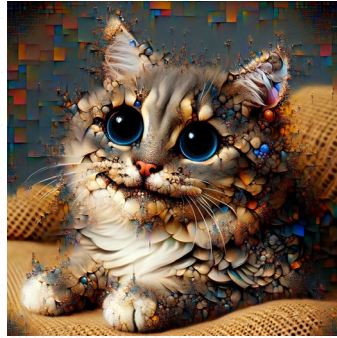

Self-Destructive

An art movement where the creation is designed to decay, degrade, or destroy itself after a certain period.

창작물이 일정 기간이 지나면 스스로 부패, 퇴화 또는 파괴되도록 설계된 예술 사조입니다.

a cup of coffee

Create an image of a steaming cup of coffee in a square aspect ratio. The visuals should be inspired by themes of decay, obscurity, and fragmentation resembling the artistic era of Dadaism, primarily using the medium of oil on canvas.

a cute cat

Generate an image of a cute feline, depicted in a fashion that embodies chaos, deterioration, and self-destructiveness. Ensure the image has a square aspect ratio.

boy with a basket of fruit

Create an image showcasing a young Hispanic boy, clothed in ragged but colorful attire, carrying a basket brimming with ripe, luscious fruits like oranges, apples, grapes, and bananas. He exudes a sense of joy amidst hardship. As for the painting style, use a palette of rich and vibrant colors contrasted by deep, intricate shadows to generate a profound sense of tension (akin to renaissance-era art), the hallmark of self-destructive art. The painting should adhere to a square aspect ratio.

eiffel tower

Draw an image of the Eiffel Tower, rendered with broad, distressed strokes and heavy contrasts, in the manner of the art from the era of the early 20th century, predominantly using oil painting techniques. Be sure that the composition respects a square aspect ratio.

sunflowers

Imagine a picturesque scene of sunflowers, capturing the feeling of vibrancy and warmth. These are not ordinary sunflowers though. Think of them through the lens of self-destruction. They fray at the edges, a silent commentary on the exquisite beauty found in decay. It reflects a touch of melancholy, as if elements of nature are succumbing to their inevitable end. The image is presented in a square aspect ratio, bringing an equal focus to its every detail. The texture and brilliance of it resemble the charms of an oil painting with the technique native to the late 19th century.

water-lily pond

Picture a pond filled with water-lilies. The shapes of the lilies are intriguingly complex, each bloom and pad reflecting a self-destructive attribute as if it's going through a continual process of reconstruction and decay. The scene is captured from a high angle, offering a view encompassing the whole pond that sits peacefully within the surrounding nature. The composition is in a perfect square aspect ratio, adding a balanced and symmetrical structure to the scene. The primary medium used to create this painting seems to be oil on canvas, notable for its rich and vivid color portrayal.

young girls at the piano

Apply elements of disruption and chaos in a scene with two young girls at the piano. One girl is Caucasian and the other is of African descent, both adorned in classical style dresses, playing the grand piano in the middle of a sitting room with antique furniture. The harmony of the scene is contrasted by the premise of self-destruction subtly introduced via symbols or extent of decay in the painting style. Medium employed is oil on canvas and must adhere to square aspect ratio.