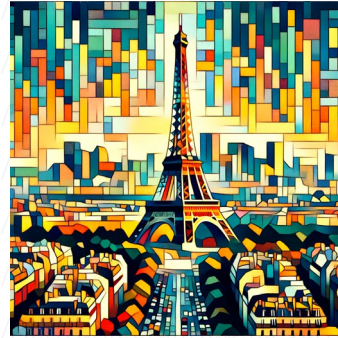

Neo-Fauvism

A modern art movement that revives the bright colors and wild brushwork of Fauvism.

포비즘의 밝은 색채와 거친 붓놀림을 되살린 현대 미술 사조입니다.

a cup of coffee

A vibrant and striking image of a cup of coffee, overflowing with bold, saturated colors and strong, abstract shape design, typical of the Neo-Fauvist movement. The frame should be in a square aspect ratio, providing a sense of balance and symmetry to the composition. Please take inspiration from the vivid hues and simplified form characteristics of Fauvism, an artistic movement from the early 20th century. The primary medium should appear to be sketch-like, as if it was done using oil pastels or colored pencils.

a cute cat

Generate an image of an adorable cat portrayed with emphasis on strong color over representational values, evoking Neo-Fauvism art style, with an emphasis on abundant color and non-naturalistic representation. The image should maintain a square aspect ratio.

boy with a basket of fruit

A young boy of Asian descent, dressed in colorful clothes, holding a woven basket filled with a variety of vibrant, fresh fruits. The scene captures the feel of Neo-Fauvism, featuring bold colors and defined lines in a square aspect ratio. The setting is an open-air market with stalls of fruit sellers in the background, where the blend of natural and artificial lighting creates an interesting play of vibrant hues and shadows.

eiffel tower

Generate an image of the Eiffel Tower with influences of Neo-Fauvism. The image should emphasize strong color over representational or realistic values. Apply a high degree of simplification and abstract geometric forms. The work should be in a square aspect ratio.

sunflowers

Create an image of a vibrant and expressive panorama of sunflowers using exaggerated colors and forms, embodying the artistic movement of Neo-Fauvism. The image composition should be square in aspect ratio, focusing on the lively and wild nature of these sunflowers, accentuating the bright yellows and deep greens. This should be depicted in the essence of the Neo-Fauvism art movement, reminiscent of bold, vibrant, non-naturalistic hues and powerful brushwork, capturing both the charm and the wildness of sunflowers.

water-lily pond

Imagine an enchanting scene of a water-lily pond, alive with vibrant colors and textures. The setting portrays an expressive and near-abstract technique, reminiscent of the Neo-Fauvism art movement. The scene is composed in a unique square aspect ratio, magnifying its modernist impression. Vivid hues are swirled together, form and line are exaggerated, and the water lilies float in a lively montage of color against the reflective water surface. The overall tableau is distinct, bold, yet harmonious, and captures the profound resonance of nature.

young girls at the piano