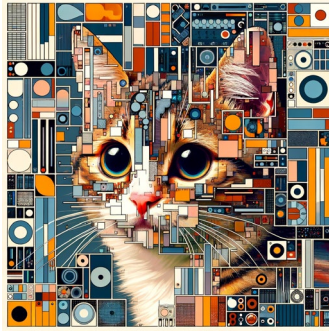

Plunderphonics

Music made by taking one or more existing audio recordings and altering them in some way to make a new composition.

하나 이상의 기존 오디오 녹음을 가져와 어떤 식으로든 변경하여 새로운 구성으로 만든 음악입니다.

a cup of coffee

Create an image with a square aspect ratio, displaying a cup of coffee. Reflect the essence of Plunderphonics, which is known to experiment with existing album art to create something new and unique. Emphasize on playfulness, mixing of elements, and unusual combinations, staying true to the spirit of collage and recontextualization that marks the Plunderphonics movement.