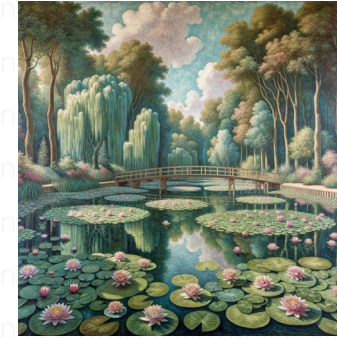

sunflowers

Sunflowers displayed in a radiant and innovative style inspired by ancient Mosaics, exhibiting vivid, fragmented tiles carefully arranged to capture the dynamism. The composition has a square aspect ratio to accentuate the tessellated appeal of the mosaic form. Each sunflower has a vibrant yellow hue with a deep brown center, stretching towards an ephemeral blue sky. The mosaic tesserae beautifully reflect the sunlight, enhancing the radiant charm of the sunflowers.

water-lily pond

Render a water-lily pond, evoking the meticulous, colorful, and fragmented style commonly associated with ancient Roman mosaic artwork. The image should have a square aspect ratio. Ensure the scene captures the serene beauty of water lilies floating gently over the pond, with broad, flat leaves and colorful blooms, under a clear sky. Water reflections creating intricate patterns on the surface add complexity to the image. This mosaic should grasp the viewer's imagination, much like the intricate designs found in old Roman villas.

Muralism

A style of painting in which the artwork is directly on a wall, ceiling or other large permanent surface.

벽, 천장 또는 기타 큰 영구 표면에 직접 작품을 그리는 회화 스타일입니다.

a cup of coffee

An image in a square aspect ratio, depicting a cup of coffee. The stylistic approach should be inspired by the key aspects of Muralism, mainly consisting of simplified shapes, bold colors and a tendency toward a social realist theme. The image could reflect a graphical and abstract influence, a key component of the Muralism art era.