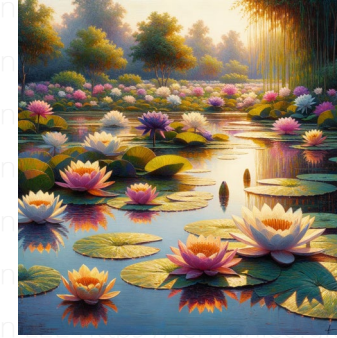

Process

An artistic movement as well as a creative sentiment where the end product of art and craft is not the principal focus.

예술과 공예의 최종 결과물이 주된 초점이 아닌 창의적인 감성과 예술적 움직임입니다.

a cup of coffee

Visualise a bracing cup of coffee, using earthy color tones and organic shapes in a style reminiscing of the Pre-1912 era artistic movements, with an indication towards process art. The scene should be rendered in a square aspect ratio reflecting a harmonious balance.

a cute cat

Imagine an adorable domestic feline. The art style should be methodical, calculated, and evolving, reflecting the spirit of the Process art movement. Arrange the forms into a square aspect ratio.

boy with a basket of fruit

An image of a young boy, of Hispanic descent, holding a basket full of various fruits. He is dressed in simple, rustic clothes. The art should be reminiscent of the Romantic era, with rich, contrasting colors emphasizing his youthful innocence against the lively colors of the fruits. This must be in the square aspect ratio. To capture some of the stylistic elements of Caravaggio, utilize dramatic lighting, strong contrasts between darkness and light, and a heightened sense of realism. However, do not mimic his style exactly, but instead, capture the essence of his work.

eiffel tower

Create a square image of the Eiffel Tower, executed in a digital, minimalist and vibrant style, reminiscent of the aesthetic principles of the early 20th century, prior to 1912. This iconic Parisian structure should be carefully captured with a special emphasis on geometry and form, providing a striking contrast to its delicate, lace-like ironwork.

sunflowers

An image portraying sunflowers, focusing on their bright, warm colors and intricate details. The style is organic, flowing, and colorful, reminiscent of popular movements in late 19th-century art. The composition should reflect balance and harmony typical of the square aspect ratio.

water-lily pond

Craft a tranquil scene that captures the essence of a water-lily pond. The setting should be calm and serene, showcasing a beautiful array of water-lilies gracefully floating on a pond. The surroundings should be populated with lush greenery of leaves complementing the vibrant colors of the flowers. For more depth, add in gentle reflections rippling on the surface of the water. As for the style, let it mirror the subtlety and nuance associated with Impressionism, with the use of distinct yet gentle brush strokes. The final piece should abide by a square aspect ratio. Emulate the visual rendering in the medium of oil on canvas.

young girls at the piano

A square framed artwork of two young girls practising on a piano. The image should capture the essence of their focused expressions and the intricate details of the piano. The style of this art should be reminiscent of the early Impressionist era, evoking a soft, subdued, and broken-color approach typical for this period. The key elements of this artwork should be painted, resembling traditional oil on canvas.