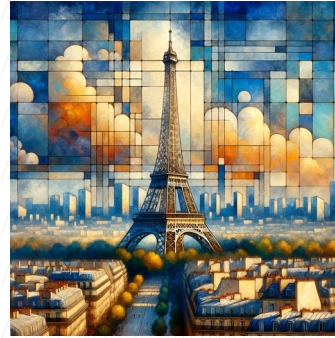

New European Painting

Contemporary painting that combines elements of European classical painting with modern styles and themes.

유럽 고전 회화의 요소와 현대적인 스타일 및 테마를 결합한 현대 회화입니다.

a cup of coffee

A cup of coffee drawn in the detailed, narrative-driven style reminiscent of the New European Painting movement. The image composition should have a square aspect ratio. The coffee cup can be placed centrally for focus, with intricate details to capture the reflections of light on the ceramic surface. The coffee itself could be a dark, rich brew that contrasts with the surrounding environment. Background can be minimal or subjective, emphasizing the focal object.

a cute cat

Create an image in a square aspect ratio featuring a cute cat. Please use a style reminiscent of the New European Painting era, emphasizing bright color palettes, thick brush-strokes, and heightened attention to detail in the cat's fur and facial features.

boy with a basket of fruit

A depiction of a young Caucasian boy carrying a basket full of vibrant and colorful fruits. The scene is illustrated in the style reminiscent of the New European Painting movement, incorporating elements such as emphasis on light and shade, realism, and the interaction of color. The image orientation is a perfect square, equally balanced in both height and width.

eiffel tower

A depiction of the Eiffel Tower using elements associated with New European Painting. The artwork should carry deep, emotional tones and an innovative approach emphasized by artists from this movement prior to 1912. The composition should be placed in a square aspect ratio, detailing the towering structure with its intricate iron lattice against a charming Parisian skyline.

sunflowers

A square aspect ratio painting portraying sunflowers in the style of New European Painting, an art movement characterized by vivid colors, bold brushwork, and a focus on light and atmosphere that existed prior to the 20th century. Please include the use of oil paints and the common themes of magnified natural elements to capture this style.

water-lily pond

Picture a tranquil pond teeming with vivid, blossoming water-lilies. The pond is bustling with life, frogs croaking melodiously and dragonflies darting about. The surrounding fauna is lush and provides a startling contrast to the placid water surface. The image is painted in a style reminiscent of the Old Masters of European art, with an emphasis on the interplay of light and shadow, meticulous detailing, and a square aspect ratio. The primary medium is oil on canvas.

young girls at the piano