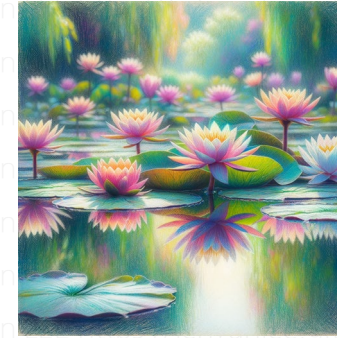

Pastel

A soft and delicate art medium using sticks of powdered pigment, known for their vibrant colors and subtle blending.

선명한 색상과 미묘한 블렌딩이 특징인 분말 안료 스틱을 사용한 부드럽고 섬세한 아트 매체입니다.

a cup of coffee

Imagine a cup of coffee designed in a manner inspired by the use of soft, diffuse colors indicative of pastel art. The image structure should adhere to a square aspect ratio, maintaining balance and symmetry in all corners. Zoom in on details such as the steam rising from the hot coffee, perhaps catching the light to reveal hues not usually associated with such a common sight. Emphasize the textural differences between the smooth surface of the cup and the swirling liquid within. The background should be minimalist - perhaps a gentle wash of color - to keep the focus on the coffee cup.

a cute cat

A charming image of a cute cat portrayed in soft pastel shades, captured within a square aspect ratio. The cat possesses a fluffy texture with twinkling eyes full of curiosity. The art style leans towards a delicate aesthetic with light and muted colors playing an essential role in the overall depiction. The background remains largely indistinct, intending to support and enhance the focal subject: a winsome, endearing feline.

boy with a basket of fruit

A young Caucasian boy in simple, rural clothing clasping a wicker basket teeming with fresh, colourful fruits. He stands against a verdant countryside backdrop, a warm sun casting a soft glow on his face. The image is presented in a pastel color palette, evoking a sense of romanticism and tranquility characteristic of the 1900s art, and is composed in a square aspect ratio. Give special attention to the boy's gentle expression, the rustic texture of his clothing, and the lustre of the various fruits.

eiffel tower

A depiction of the enduring Eiffel Tower in Paris, France. Render the intricate lattice structure with gentle pastel hues set against a backdrop of soft clouds and blue skies. The image is stylized in a loose, expressive approach that encapsulates the vibrancy of this iconic structure. It's set in a square aspect ratio, creating a harmonious balance between this wonder of human ingenuity and the natural elements surrounding it.

sunflowers

Sunflowers portrayed with soft muted tones and free unruly strokes characteristic of the pastel medium, composition arranged to fit a square aspect ratio. The image uses light and shadow to create texture and depth, while the sunflowers themselves are shown blooming in full glory, their yellow petals vibrant against the background, their seed-filled centers rich and dark. The scene captures an essence of tranquility and the beauty of nature through the eye of an artist. The style is evocative of the artistic movements prevalent in the late 18th to early 19th century.

water-lily pond