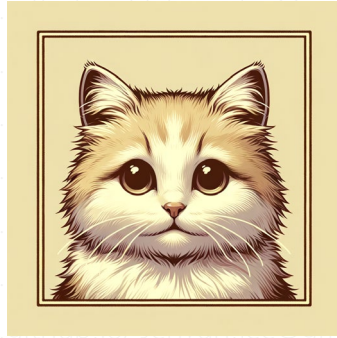

Regionalism

An American realist modern art movement that included paintings, murals, lithographs, and illustrations depicting realistic scenes of rural and small-town America primarily in the Midwest.

미국의 사실주의 현대 미술 운동으로 주로 중서부 지역의 농촌과 소도시의 사실적인 장면을 묘사한 회화, 벽화, 석판화, 삽화 등이 포함되었습니다.

a cup of coffee

Render an image in the square aspect ratio featuring a cup of coffee. The artistic atmosphere should encapsulate the spirit of Regionalism, focusing on the simplicity and authenticity of everyday objects.

a cute cat

Create a charming, endearing image of a cat in the style of Regionalism. The image should be framed within a square aspect ratio, displaying the cat's sweet facial features and furry texture in the simplistic and realistic aesthetic that Regionalism offers.

boy with a basket of fruit

Generate the image of a boy, in the style of Regionalism, holding a beautiful basket replete with various types of fresh, ripe fruit. The boy appears joyous and vibrant with keen eyes and is wearing rural attire suggesting his connection with nature. His basket is brimming with a glorious variety of fruits: apples shining like red rubies, oranges radiating a warm glow, grapes bunching together in violet clusters, with leaves peeking out between them. The image should have a square aspect ratio, filling the frame with the boy and his bountiful basket of fruits.

eiffel tower

A square aspect ratio image of the Eiffel Tower inspired by the Regionalism school of art characterized by an uncomplicated, unaffected, and realistic approach. Incorporate the usage of muted color palette, emphasis on geometrical simplification and a spotlight on rural and agrarian subjects but use the Eiffel Tower as the main subject instead. Create the artwork in the style often seen in oil paintings.

sunflowers

Create an artwork showcasing vibrant sunflowers, composed in the style of Regionalism, which was prominent in the 1930s. This should have a square aspect ratio and should exhibit the distinguishing features of Regionalism, including stylized, yet accessible, depictions of rural American life and landscapes. Use a mix of warm and cool colors to give depth and dynamism to the beautiful sunflower scene.

water-lily pond

An image in the style of Regionalism, showcasing a tranquil water-lily pond. The pond is filled with blooming lilies of white, pink and violet hues, their broad, waxy leaves floating peacefully on the surface of the shimmering water. Additionally, underneath the lily pads, there's a hint of aquatic life with shadows of fish and frogs. Golden rays of the setting sun add a magical flare while highlighting the textures and details of this mesmerising scene. The painting has a square aspect ratio.

young girls at the piano

Two young girls, one of Hispanic descent and the other of Middle-Eastern descent, sitting at a piano, engaging with the instrument. The scene is rendered with simple, realistic shapes and colors characteristic of the Regionalism art movement. They are engrossed in the music, their fingers dancing over the piano keys. The image is arranged in a square aspect ratio, focusing on the bond shared through this musical experience and subtly conveying a story of youth, friendship and shared interests.