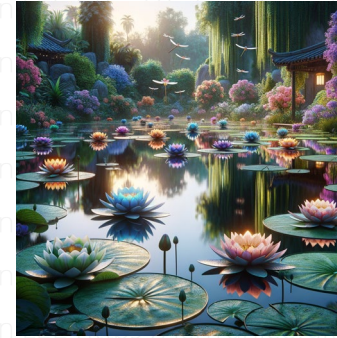

Photorealism

A genre of art in which paintings and drawings are created to resemble high-resolution photographs as closely as possible.

고해상도 사진과 최대한 비슷하게 그림과 드로잉을 제작하는 예술의 한 장르입니다.

a cup of coffee

Create a photorealistic image featuring a cup of coffee. The overall composition should be in a square aspect ratio with a high level of detail, mimicking a real-life photograph. The cup should be in focus with steam rising from it, indicative of the hot beverage it contains. The surrounding environment can be minimalist to keep the focus on the coffee cup.

a cute cat

Present a photorealistic image of an endearing feline within a square frame. Its eyes should shine with curiosity, whiskers taut in focus, and fur in a subtle interplay of shadows and reflections, the individual strands discernible to the observer. Capture the regal gentleness and charming innocence typically attributed to these creatures, in an overtime homage to their domesticated companionship.

boy with a basket of fruit

Generate a photorealistic square image of a young boy of Hispanic descent, dressed in casual clothing, holding a woven basket filled with a variety of fresh fruits. The boy should seem content, the hues of the image should be vibrant and the level of detail should be high to emphasize the characteristics of the Photorealism style.

eiffel tower

Create a photorealistic depiction of the Eiffel Tower in a square aspect ratio. The image should contain the iconic Parisian landmark in all its intricate detail, showing its iron lattice structure which is an engineering marvel. The sky in the background should be clear so the tower stands out against the serene backdrop.

sunflowers

Visualize a photorealistic depiction of sunflowers filling the frame, drawn with utmost attention to detail, light, texture and color, in a square aspect ratio. The sunflowers are in full bloom, showcasing vibrant yellow petals and contrasting robust brown centers. The background is a blur of greenery, enhancing the focus on the sunflowers.

water-lily pond

Render an image of a Water-Lily Pond, capture the vivid details and textures similar to the style of Photorealism. The image should carry a mirror-like reflection of the surroundings on the water surface, depict the lily pads floating tranquilly, and water-lilies blooming in various colours. Also, include alluring dragonflies hovering over the pond and illumination of the scene preferably in the soft glow of sunset. Ensure the image follows a square aspect ratio.

young girls at the piano

A photorealistic representation of two young girls, one of East Asian descent with brunette hair and the other a Caucasian redhead, sitting in front of a piano. They are sharing a bench, both leaning in with curiosity as their fingers hesitantly hover over the black and white keys. The piano is stand-up, polished to a sheen that almost reflects the girls and the interior room around them. A trio of note sheets stands on the holder, and they seem to be following along. The image is a square aspect ratio.