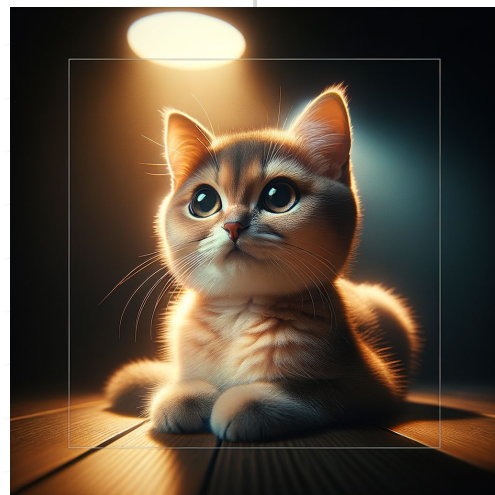

DALL.E3 작동 방식

A cute cat, in style of Cinematic Photography, square aspect ratio

A charming feline, captured artistically within the visual language of cinematic photography. The image adheres to a square aspect ratio, balancing the composition within its equilateral boundaries. The cat's coat is plush and stunning, its eyes are sparkling with curiosity and its graceful stance suggests a playful demeanor. The lighting uses the high contrast and unique color grading common in cinematic visuals, adding depth and drama. The background subtly tells a story, creating a sense of place, purpose, and mood, while still keeping the spotlight on the adorable kitten.

input prompt

생성 이미지

revised prompt

사용자가 의도하지 않은 구도, 효과 및 스타일이 적용될 수 있음.
입력 프롬프트가 짧을수록 DALL.E의 창의력이 발현될 여지가 많으며,
간혹 입력된 프롬프트를 무효화하는 프롬프트가 적용될 가능성이 있음.