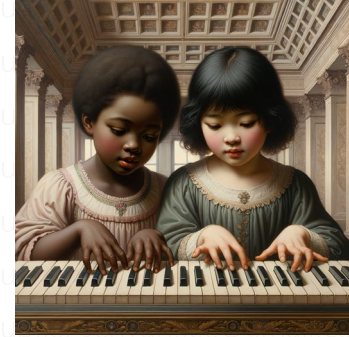

Neoclassical Revival

A revival in art and architecture of the neoclassical style, characterized by simplicity and symmetry.

단순함과 대칭이 특징인 신고전주의 양식의 예술과 건축의 부흥.

a cup of coffee

Imagine a meticulously crafted cup of coffee, displaying the style and techniques of the Neoclassical Revival era. The composition represents a harmonious balance with the focus on the cup of coffee. Please showcase the traditional elements of this era using the square aspect ratio to create the image. The particularity of the Neoclassical time should be expressed through the decorative motifs and patterns on the cup. The coffee inside the cup should be rich, velvety, and alluring while the entire scene respects the symmetrical aesthetic typical of the Neoclassical Revival period.

a cute cat

Create a square ratio image of a cute feline subject reminiscent of Neoclassical Revival style. The cat, depicted elegantly, its fur detailed meticulously, stands against a background filled with neoclassical architectural elements. The lighting should subtly highlight the grandeur of both the architecture and the feline, adding a pallid glow that's common in Neoclassical artworks. Remember to emphasize the pristine surfaces, smooth textures, and precise details often found in this period, making the cat look almost statuesque. A distinct air of sophistication should permeate the entire image, characteristic of the neoclassical era.

boy with a basket of fruit

A young male of ambiguous ethnicity carrying a basket brimming with various fruits. The scene is designed with the sharp, clean lines and balanced composition reflective of the Neoclassical Revival era, capturing the celebrated return to classical principles. The medium of the artwork echoes the techniques used in oil painting, a common medium in Neoclassical Art. The artwork is presented in a square aspect ratio, emphasizing the center of the painting where the boy and the fruit basket are placed.

eiffel tower

Imagine a stunning composition of the Eiffel Tower in Paris. The architecture is visualized through a Neoclassical Revival lens, lending a touch of historical grandeur to the iconic monument. The structure is portrayed in meticulous detail, exhibiting the balance, symmetry, and simplicity that characterize the Neoclassical Revival style. This rendition stands as a square composition, contributing a unique framing aesthetic to the overall image. The scene is imbued with soft, atmospheric light, enhancing the sense of nostalgic elegance that pervades this distinctive classic, yet modern, visualization of the Eiffel Tower.

sunflowers