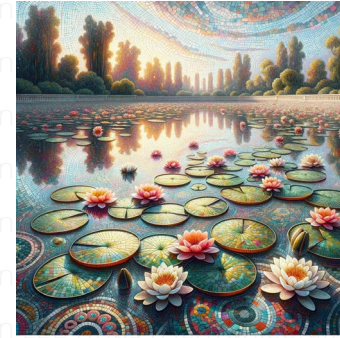

sunflowers

Create an image featuring a scene of sunflowers using the techniques and motifs characteristic of Modern Gothic art, which are known for their intricate details, complex architectures, and dark emotional undercurrents. The image should be in a square aspect ratio.

water-lily pond

A tranquil water-lily pond reflecting a cerulean blue sky. The overhanging branches of willow trees bow gracefully over the water's surface, their leaves creating gentle ripples. Lily pads with radiant pink and white flowers dot the surface, a living canvas of nature's art. The scene is represented in a Modern Gothic stylization, characterized by sharp lines, elongated forms, intricate patterns and a mood of emotional intensity. All these elements must be encapsulated in a square aspect ratio, harmonizing natural beauty with a distinctive artistic expression.

young girls at the piano

Two young girls, one Caucasian and one Hispanic, are sitting at a grand piano. They are dressed in outfits inspired by Modern Gothic style. One of them is playing the piano while the other attentively watches. The room around them is set in an old, Gothic architectural style with high, pointed arches and ornate designs. Stylized stained glass windows spill colorful light onto the girls, creating a captivating atmosphere. This aspect ratio of the image is square.

Mosaic

An art form creating images or patterns by arranging small colored pieces of glass, stone, or other materials.

유리, 돌 또는 기타 재료의 작은 색 조각을 배열하여 이미지나 패턴을 만드는 예술 형식입니다.

a cup of coffee

Depict a detailed and vibrant mosaic image of a cup of coffee. The mosaic should show an interesting and intricate interplay of variously shaped tiles. The color cohesion should replicate the rich and various tones found in a cup of coffee - from the dark brown of the coffee itself to the pale cream of the milk. Please keep the overall image in a square aspect ratio.