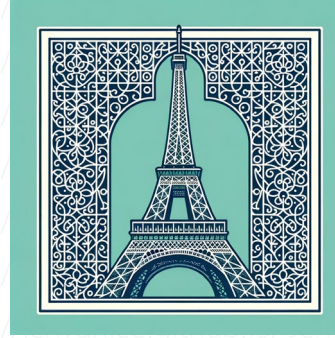

Process

An artistic movement as well as a creative sentiment where the end product of art and craft is not the principal focus.

예술과 공예의 최종 결과물이 주된 초점이 아닌 창의적인 감성과 예술적 움직임입니다.

a cup of coffee

Visualise a bracing cup of coffee, using earthy color tones and organic shapes in a style reminiscing of the Pre-1912 era artistic movements, with an indication towards process art. The scene should be rendered in a square aspect ratio reflecting a harmonious balance.

a cute cat

Imagine an adorable domestic feline. The art style should be methodical, calculated, and evolving, reflecting the spirit of the Process art movement. Arrange the forms into a square aspect ratio.

boy with a basket of fruit

An image of a young boy, of Hispanic descent, holding a basket full of various fruits. He is dressed in simple, rustic clothes. The art should be reminiscent of the Romantic era, with rich, contrasting colors emphasizing his youthful innocence against the lively colors of the fruits. This must be in the square aspect ratio. To capture some of the stylistic elements of Caravaggio, utilize dramatic lighting, strong contrasts between darkness and light, and a heightened sense of realism. However, do not mimic his style exactly, but instead, capture the essence of his work.

eiffel tower

Create a square image of the Eiffel Tower, executed in a digital, minimalist and vibrant style, reminiscent of the aesthetic principles of the early 20th century, prior to 1912. This iconic Parisian structure should be carefully captured with a special emphasis on geometry and form, providing a striking contrast to its delicate, lace-like ironwork.

sunflowers

An image portraying sunflowers, focusing on their bright, warm colors and intricate details. The style is organic, flowing, and colorful, reminiscent of popular movements in late 19th-century art. The composition should reflect balance and harmony typical of the square aspect ratio.

water-lily pond

Craft a tranquil scene that captures the essence of a water-lily pond. The setting should be calm and serene, showcasing a beautiful array of water-lilies gracefully floating on a pond. The surroundings should be populated with lush greenery of leaves complementing the vibrant colors of the flowers. For more depth, add in gentle reflections rippling on the surface of the water. As for the style, let it mirror the subtlety and nuance associated with Impressionism, with the use of distinct yet gentle brush strokes. The final piece should abide by a square aspect ratio. Emulate the visual rendering in the medium of oil on canvas.

young girls at the piano

A square framed artwork of two young girls practising on a piano. The image should capture the essence of their focused expressions and the intricate details of the piano. The style of this art should be reminiscent of the early Impressionist era, evoking a soft, subdued, and broken-color approach typical for this period. The key elements of this artwork should be painted, resembling traditional oil on canvas.