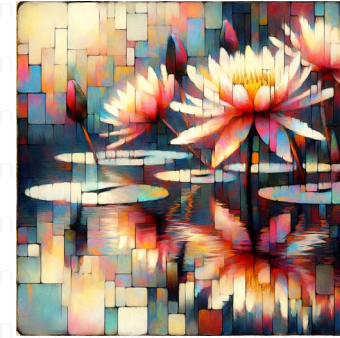

Rayonism

An abstract art movement in early 20th-century Russia, characterized by the use of dynamic rays of contrasting color representing light.

20세기 초 러시아의 추상 미술 운동으로, 빛을 나타내는 대조적인 색의 역동적인 광선을 사용하는 것이 특징입니다.

a cup of coffee

A cup of coffee depicted with key aspects of Rayonism; the image should have geometric shapes and vibrant colors blending together, reflecting the speed, rhythm and noise of the modern industrial age. The medium of this art piece should be oil paint with a touch of futuristic vision and rhythms, and it should be rendered in a square aspect ratio.

a cute cat

A charming feline depicted using fragmented geometric shapes, dynamic lines, and vibrant colors reflecting the style of Rayonism, an art movement pioneered in the early 20th century. The image should be in a square aspect ratio.

boy with a basket of fruit

An image of a young boy holding a basket filled with a vibrant variety of fruits. The artistic style is reminiscent of Rayonism with its dynamic lines and geometric shapes dominating the scene, giving it a fascinating sense of movement. The entire layout should be contained within a square aspect ratio.

eiffel tower

Generate an image of the Eiffel Tower as if it were depicted in the style of Rayonism. Emphasize dynamic light rays intersecting at various angles to create an abstract and energetic interpretation of the landmark. The aspect ratio of the image should be square.

sunflowers

A vibrant display of sunflowers rendered in a unique artistic style associated with Rayonism. The composition focuses on geometric forms, the play of light, and dynamic movement reminiscent of this early 20th-century Russian avant-garde movement. The image is contained in a square aspect ratio, ensuring balance and harmony within the frame.

water-lily pond

Conjure an image of a square aspect ratio featuring a Water-Lily Pond. Envision it portrayed through the lens of Rayonism, an artistic movement characterized by dynamic shards of color and light, capturing the fleeting impressions of reflective surfaces and movement. Identifiable elements ought to blend and fragment, embodying the sensation of speed and energy typical of the early 20th-century abstract art that Rayonism exemplified.

young girls at the piano

Two young girls playing a piano, captured in the abstract geometric art style reminiscent of the Rayonism movement. The whole composition should be in a square aspect ratio, focusing on both the characters and the musical instrument they're interacting with. The scene should burst with dynamic lines and vivid colors that visualize the sound waves emanating from the piano, creating an impression of movement and rhythm. Distorted forms and angular shapes are encouraged to truly emulate the masters of the Rayonist art era.