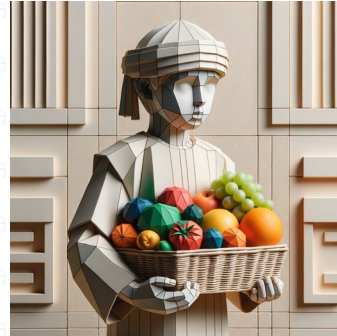

Plasticism

The theory or practice of creating abstract art that resembles plastic in its use of bright colors and shiny surfaces.

밝은 색상과 반짝이는 표면을 사용하여 플라스틱과 유사한 추상 미술을 만드는 이론 또는 실습입니다.

a cup of coffee

Create an image of a cup of coffee using the features of Plasticism art movement, which is characterized by its abstraction, use of geometric shapes, and vibrant block colors. The image should be in square aspect ratio.

a cute cat

A delightful feline, depicted in the minimalistic and geometric style influenced by the artistic movement known as Plasticism, and confined within a square aspect ratio. It showcases the combination of fundamental shapes and clear, bright colors typical of the movement.

boy with a basket of fruit

An image capturing the essence of Plasticism, depicting a young boy of Middle-Eastern descent holding a basket full of vibrantly coloured fruits. The setting is minimalist, featuring hard lines and geometric forms in favour of abstraction. Ensure to maintain a square aspect ratio. The key focus should be the contrasting textures of the smooth, simple forms against the complex details of the fruits in the basket. Match this with a bold colour palette, highlighting the fundamental elements of the scene.

eiffel tower

An image of the Eiffel Tower artistically represented in the style characteristic to the Plasticism movement. The image should contain geometric shapes and solid, bold colors, reflecting the simplicity and abstract nature typically found in Plasticism. Please maintain the square aspect ratio for this composition.

sunflowers

Visualize a scene depicting sunflowers depicted in the artistic style associated with the movement of Plasticism. The composition should embody geometric simplicity and spatial purity that defines this movement. The image should be strictly enclosed within a square aspect ratio.

water-lily pond

A depiction of Water-Lily Pond, with an approach inspired by the ethos of Plasticism. The design is indicative of the geometric simplicity and primary colors typical of the movement, with rectangular and cubical shapes dominating the frame. The tranquil lilies, floating effortlessly on a placid pond, are abstracted to essential forms and a reduced color palette. The canvas boasts a square aspect ratio, challenging the viewer's perception of space and form, while maintaining the harmony and balance within the composition.

young girls at the piano

Two young girls of differing descents, one Caucasian and the other Middle-Eastern, are sitting at a piano. The piano is grand, crafted with an intricate filigree design. The girls are joyfully engaged, their small fingers run across the glossy piano keys. They're wearing Sunday dresses with lace collars, their hair is tied back with ribbon. A note of 'Plasticism' permeates the image, square forms and extreme simplification of visual elements dominate the composition. There's a balance of geometry and intense color use. The shapes of the figures and objects are simplified into squares. The overall image respects a square aspect ratio.