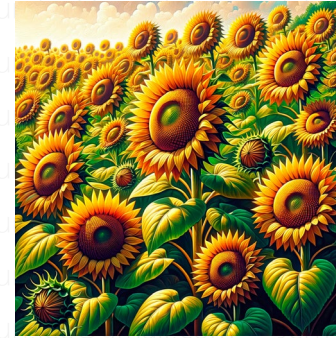

Pseudorealism

Art that creates the illusion of realism but is actually derived from or altered in a way that defies real-world physics.

사실적인 착각을 불러일으키지만 실제로는 현실 세계의 물리학을 무시하는 방식으로 파생되거나 변형된 예술입니다.

a cup of coffee

Create an image of a steaming cup of coffee sitting on a quaint wooden countertop. Showcase this scene in the artistic style of Pseudorealism, emphasizing the hyper-detailed and intensified colors that epitomize this movement. The image should be composed in a square aspect ratio.

a cute cat

Rendering of a charming feline in a pseudorealistic depiction. The image carries a square aspect ratio, focusing intently on a cute little cat. The art style blends realistic details with elements that seem imagined or altered, lending a sense of whimsy to the image. It's a beautiful synthesis of the real and the fantastical.

boy with a basket of fruit

A young Hispanic boy donned in comfortable casual clothes, standing while gripping a wicker basket filled with an assortment of ripe, brightly-colored fruits. The setting emulates Pseudorealism, blending the edges of reality and fantasy in a striking way that brings the lively colors of the scene to the forefront. The representation is in a square aspect ratio, accentuating the balance between the subject and its surroundings.

eiffel tower

Create an image of the Eiffel Tower, depicted in the Pseudorealism style. The image should have a square aspect ratio. Please incorporate imaginative elements into the structure while retaining the realism of the Eiffel Tower to capture the true essence of Pseudorealism.

sunflowers

A square aspect ratio art piece depicting sunflowers. Render this scene in the style of Pseudorealism, exaggerating features to create a somewhat distorted but recognizable interpretation of the flowers. The sunflowers are tall and lush, their large golden heads towering above the lush, green leaves. There should be an array of sunflowers, filling up the entire canvas with a fusion of vibrant yellows, deep greens, and rich browns.

water-lily pond

A water lily pond scene depicted using the principles of Pseudorealism. The image follows a square aspect ratio. The pond is filled with vibrant green lily pads, dotted with the occasional blooming white and pink water lilies. The water reflects the sky's colors, meshing hues of blue and purple. Tall reeds frame the tranquil scene, interspersed here and there with wild flowers of various colors. Please ensure that the visual effect looks close to reality but with exaggeration and distortion that defines Pseudorealism.

young girls at the piano

A scene with two young girls engrossed in playing the piano. They are seated in a soft-lit room, surrounded by hints of an upper middle-class domestic setting. The picture has a square aspect ratio. The style emulates Pseudorealism, and brings out a harmonious blend of precise detail and imaginative elements. The tones are warm and ambient, highlighting the deep wood of the instrument and the subtle colors of the girls' attire. The piano keys, their fingers, and the sheet of music are in sharp focus, indicating the concentration and intensity of the practice session.