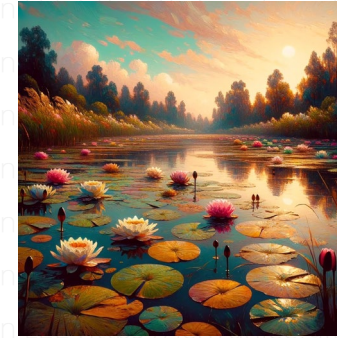

Field Recording

An audio recording produced outside of a recording studio that captures natural or environmental sounds.

녹음 스튜디오 외부에서 제작된 오디오 녹음으로 자연 소리 또는 환경 소리를 캡처합니다.

a cup of coffee

Generate an image of a cup of coffee. It should have a square aspect ratio and capture an ambiance similar to the auditory depth and texture found in Field Recording music. Painted with detailed sounds and noises.

a cute cat

Picture a charming scene with a square aspect ratio, where a cute cat is sitting. The style imitates the essence and perspective of Field Recording, not focusing on details, but on capturing the moment and mood, with natural colors and a slightly blurred background exacting real-life view.

boy with a basket of fruit

Generate an image of a youth of unspecified descent carrying an overflowing basket of assorted fruits. Represent the image with an aesthetic similar to field recording, capturing natural and unedited moods. The image should have a square aspect ratio.

eiffel tower

Image of the Eiffel Tower with a square aspect ratio, rendered in the style often found in visual interpretations of Field Recordings. This should reflect more of a sensory or atmospheric experience than a literal representation, much like how Field Recordings capture the ambient sounds of a particular location or environment.

sunflowers

Create an image of a field of sunflowers, taking inspiration from the style associated with Field Recording, which often draws parallels to nature's soundscapes. The illustration should capture the liveness and vibrant energy of sunflowers in bloom. Display the image in a square aspect ratio.

water-lily pond

Visual interpretation of a serene water-lily pond under calm skies, capturing the peaceful ambiance using cues from field recording references such as the play of natural light, the varying textures of pond surface and vegetation, and the subtle harmony of colors. Please generate this image in square aspect ratio.

young girls at the piano

Two young, novice musicians practicing on an antique piano in a square format. One girl, of Caucasian descent with blonde hair in braids, sits on the left and plays the keys with concentration. The other girl, of African descent with short, coiled hair, stands beside her, attentively watching and learning. The room is filled with the soothing, ambient sounds often captured in field recordings, hinting at an atmosphere of tranquility and wholesomeness.