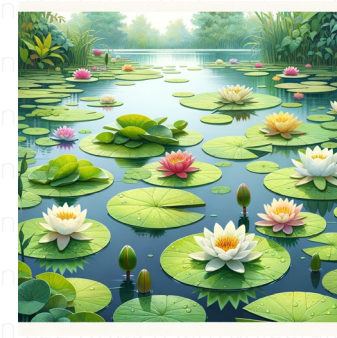

Figurative

A form of modern art that retains strong references to the real world and particularly to the human figure.

현실 세계, 특히 인간의 모습에 대한 강한 참조를 간직한 현대 미술의 한 형태입니다.

a cup of coffee

Depict a simple scene with a cup of coffee as the primary focus. The style should be Figurative, emphasizing human emotions like warmth, comfort, and relaxation, achieved through attributes like expressive representation and emotive colors. The image orientation should follow a square aspect ratio.

a cute cat

Envision a charming feline, captured in the stylistic essence of the Figurative art movement. This artwork should be designed in a square aspect ratio, highlighting the harmonious balance between the subject and its surrounding space.

boy with a basket of fruit

A young boy with a basket full of colourful, juicy fruits. The scene is in the style of Figurative art; realistic yet emotional. The image is in a square aspect ratio showcasing the boy in the centre with the lavish fruit basket adding an element of allure.

eiffel tower

An image of the Eiffel Tower depicted in the Figurative art style. The structure towers high, its form represented through definitive lines and striking contrasts. Its iron body is rendered in tones that capture the variability of light, and the surrounding landscape of Paris adds contextual depth. The aspect ratio of the image is square, lending a sense of balance and symmetry to the overall composition.

sunflowers

Create a square aspect ratio image of vibrant and radiant sunflowers presented in a figurative art style. Focus on translating the organic forms and symbolic connotations of sunflowers into an artistic expression, using lustrous yellows and contrasting greens, capturing the essence of their natural beauty in a vivid and imaginative way. The backdrop should accentuate the sunflowers, possibly with a deep blue sky or rich earthy tones, to highlight the features and significance of the sunflowers.

water-lily pond

Create a serene image of a tranquil water-lily pond, with floating green lily pads and blooming lilies of various colours. This scene is to be illustrated in a figurative style, adhering to detail and precision, reflecting the lifelike beauty of the nature in a square aspect ratio.

young girls at the piano

An image inspired by the Figurative art movement, displaying two young girls of different descents: one South Asian and the other Hispanic. The girls are engrossed in playing at a grand piano, under diffused natural light creating contrasting shadows, in a room with an old-world charm. The scene is set in a square aspect ratio, concentrating on the expression of the girls and the intricate music notes dancing under their fingers on the piano.