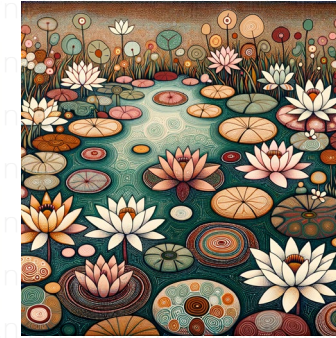

Contemporary Aboriginal

Art created by indigenous Australian people in the contemporary era, featuring traditional and modern themes and techniques.

현대 호주 원주민이 전통과 현대의 주제와 기법으로 만든 예술 작품입니다.

a cup of coffee

A traditional cup of coffee, envisaged with the aesthetics of ancient Indigenous Australian art, with its characteristic dot painting and earthy colours. The image should portray the cup full of dark coffee and steaming, with perhaps some coffee beans scattered nearby. The artwork as a whole needs to fit into a square aspect ratio.

a cute cat

Visualize a square aspect ratio image which contains a cute cat represented in a style reminiscent of Aboriginal Art prior to 1912, characterized by the use of earthy colors, intricate patterns, and a deep connection with nature.

boy with a basket of fruit

A boy holding a basket brimming with an assortment of fruit. This scene should be depicted with characteristics reminiscent of the period before 1912, incorporating elements that simulate the appearance of dot paintings common in Traditional Aboriginal Art. The image should be created with a harmonious blend of bold, vibrant colors and intricate patterns. Furthermore, please ensure the image has a square aspect ratio.

eiffel tower

Create an image of the Eiffel Tower depicted in a unique style reminiscent of traditional Aboriginal art principles. This includes using abstract, vibrant, and intricate patterns typical of the art created by indigenous Australians. The medium to be used is inspired by their common use of rock, bark, and body painting. The image should have a square aspect ratio.

sunflowers

Create an image featuring sunflowers. Use the aesthetic expressiveness of traditional Aboriginal artwork which often incorporates bold colors, intricate patterns and symbols. Focus on the square aspect ratio, and make sure the entire composition is balanced.

water-lily pond

Visualize a pond abundant with water-lilies. Adopt the style of pre-modern Aboriginal art for this depiction, showcasing earthy tones, geometric patterns and dot painting technique. Capture the scene's essence within a square aspect ratio canvas.

young girls at the piano

Two young girls seated at a piano. One girl, of Hispanic descent, is gently guiding the hands of the other girl, with Black descent, across the piano keys. Both are engrossed in their shared learning experience. The room around them is filled with a sense of music and camaraderie. The style of the image should reflect elements of primitive symbolic art practices, akin to the artistic expressions found in traditional Aboriginal culture. The image is to be depicted in a square aspect ratio.