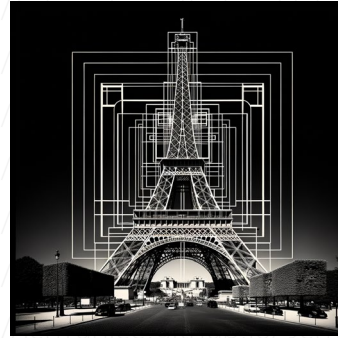

Constructivist Photography

A style of photography that emerged in the early 20th century, focusing on modernity and the geometric aesthetics of Constructivism.

20세기 초에 등장한 사진 스타일로, 현대성과 구성주의의 기하학적 미학에 중점을 둔 사진 스타일입니다.

a cup of coffee

A cup of coffee presented with traits of constructivist photography. This includes a high-contrast, abstract composition with the interplay of geometric shapes. The image adheres to a square aspect ratio emphasizing a sense of balance and symmetry.

a cute cat

Create an image of a cute cat, employing the visual language of geometric forms, unusual angles and stark contrasts, similar to the style found in Constructivist Photography. The image should have a square aspect ratio.

boy with a basket of fruit

Create an image in square aspect ratio displaying a South Asian boy, dressed in casual clothing, holding a wicker basket overflowing with a multicolored array of fruit. The image should be reminiscent of Constructivist Photography. Pay attention to geometric forms, dramatic diagonals, and contrast between light and dark areas as are typical of the medium. The boy should be shown mid-step, suggesting movement and dynamism. The background is minimalist and abstract, thus emphasizing subject and his action.

eiffel tower

Generate an image of the Eiffel Tower using the style of Constructivist Photography. The image should exhibit key features of this photographic movement such as geometric shapes, dramatic angles, and high contrast values. The Eiffel Tower is towering, made of wrought-iron lattice, and an iconic French monument. The image should be in a square aspect ratio.

sunflowers

Create an image featuring a field of sunflowers, inspired by key aspects of Constructivist Photography. Pay attention to elements such as geometric forms, abstract compositions, the exploration of light and shadow, and the dynamic positioning of the sunflowers. The image should maintain a square aspect ratio, reflecting the balance often seen in Constructivist works.

water-lily pond

Create a water-lily pond in a square aspect ratio. The image should reference the constructivist photography era, characterised by its innovative compositions, focus on industrial forms, and the clever manipulation of light and shadow.

young girls at the piano

Convey an image in the style of Constructivist Photography, specific to the early 20th century. This should encapsulate a square aspect ratio scene with two young girls, one of Middle-Eastern descent and the other might be Hispanic. They are both focused on playing a grand piano together. The piano lid is open, reflecting the brightly lit room. Their expressions demonstrate concentration and enjoyment. The photo should capture the geometry of the room, the piano and its intricate details emphasizing the shapes and abstract qualities typical of the constructivist movement.