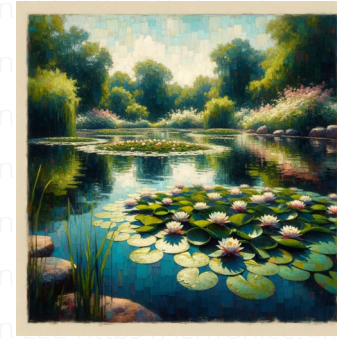

Impressionism

Characterized by small, thin brush strokes, open composition, emphasis on accurate depiction of light, and ordinary subject matter.

작고 얇은 붓 터치, 개방적인 구도, 정확한 빛의 묘사, 평범한 주제를 강조하는 것이 특징입니다.

a cup of coffee

Imagine a square frame capturing a cup of coffee. The scene exhibits key characteristics of Impressionism - it embraces free, loose brushwork, plays with light and its changing qualities in color, and strives to capture the overall feeling or experience rather than a detailed representation. The cup is ceramic, perhaps with a steam rising gently from the hot beverage inside. Accompanying it, the saucer and a small spoon lend to an ambient breakfast setting or a peaceful afternoon break. The light source could be somewhere on the top left, casting subtle shadows. The canvas appears to be lively, capturing the simplicity and elegance of everyday life.

a cute cat

Visualize a charmingly cute cat, painted in the style prevalent during the Impressionism era. This image should be characterized by quick, broken brushstrokes that capture the essence of the subject rather than its details, typical for the Impressionism era. The image should maintain a square aspect ratio.

boy with a basket of fruit

A young Caucasian male, perhaps in his late teens, is portrayed holding a basket of various fruits. His outfit could be from the late 19th century, a simple peasant outfit perhaps. The image should exhibit characteristics of the Impressionism period, with a focus on capturing the interplay of light and shadow, a vivid color palette, and visible brushstrokes. The canvas should have a square aspect ratio.

eiffel tower

Create an image of the Eiffel Tower shown in the impressionistic style, characteristic of artists like Monet and Renoir. Focus on capturing the distinct elements of impressionism: capturing the overall visual impression rather than the fine details, heavy emphasis on the changing qualities of light and color, and thick, distinctive brushstrokes. The image should have a square aspect ratio.

sunflowers

A collection of sunflowers displaying the characteristics of the Impressionist art movement. The image should be filled with blooming sunflowers under a clear, bright sky. Each sunflower stands tall and radiant, their golden petals glowing vividly. The Impressionist style is characterized by loose brushwork and bright, often unmixed colors to capture the effect of light and atmosphere. The image composition should be in a square aspect ratio.

water-lily pond

Impressionistic rendering of a serene water-lily pond that captures the shifting play of light and shadows on the water. The square composition beautifully frames the scene with floating water-lilies crowning the water surface, reflecting sky, while the surroundings bloom with lush greenery. The scene is reminiscent of a peaceful summer day.

young girls at the piano