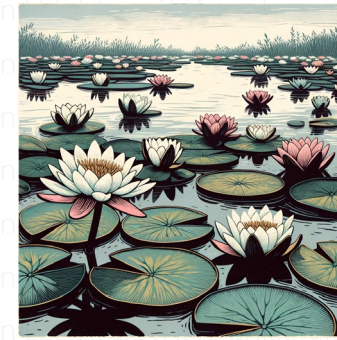

Linocut

A printmaking technique where a design is carved into linoleum, inked, and then pressed onto paper or fabric.

리놀륨에 디자인을 조각하고 잉크를 주입한 다음 종이나 천에 압인하는 판화 기법입니다.

a cup of coffee

A static scene in the style of linocut, capturing an image of a freshly brewed cup of coffee with its rich, dark color contrasts the light smoothness of the cup itself. The design should have a square aspect ratio, with the coffee cup centrally placed, its aroma visibly wafting upwards, suggesting its warmth and freshness. Small droplets are dripping down the side of the cup, indicating that it has recently been poured. The background should be kept simple and uncluttered, placing the focus squarely on the coffee cup itself.

a cute cat

Create an image depicting a cute cat using the artistic style of Linocut. The overall shape of the image should follow a square aspect ratio. The cat's features should be skillfully executed and easily recognizable. The image background can include minimalistic elements to emphasize the subject.

boy with a basket of fruit

A depiction of a young boy holding a basket filled with various kinds of fruit. The image adopts the technique of Linocut, featuring bold lines and contrasts, minimal detail, yet encapsulating powerful dynamism. The composition confines within a square aspect ratio, enhancing its visual equilibrium. The boy's expression displays a mix of innocence and responsibility, creating a narrative in this simple yet profound artwork.

eiffel tower

An image of the Eiffel Tower presented in the distinct style of Linocut printmaking. This should be a square aspect ratio image, where the iconic structure is captured in high contrast and simple forms typical to Linocut art. The image should focus on the intricate iron lattice structure of the tower along with a hint of the surrounding cityscape or sky.

sunflowers

A landscape depicting sunflowers, created in the linocut style with bold outlines and high contrast between light and dark areas. The design follows a square aspect ratio, concentrating on the geometric balance between the elements. The sunflowers are presented in full bloom, petals radiating around the dark center, their leaves angled and textured. The image imitates the linocut printing technique to achieve a classic yet contemporary visual feel.

water-lily pond

A square aspect ratio image of a serene water-lily pond. The image should be depicted in the style of Linocut, a bold and simplified form of printmaking, which is characterized by stark contrast between bright and dark colors, and lack of gradient in colors. Floating water-lilies, with their broad heart-shaped leaves, gently gracing the surface of the tranquil pond. Their beautiful blossoms appearing in muted hues of pink and white. The water seems to be still, reflecting the slight overcast sky. In the distance, sparse vegetation completes the calm scene.

young girls at the piano