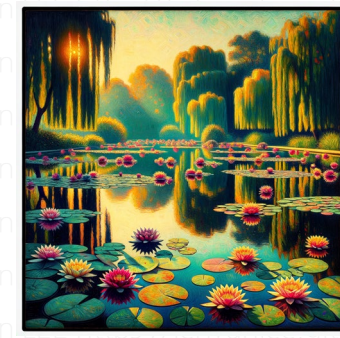

Cubofuturism

An early-20th-century movement combining the influences of Cubism and Futurism.

입체파와 미래파의 영향을 결합한 20세기 초의 사조입니다.

a cup of coffee

Generate an image of a cup of coffee using an abstract approach filled with vivid colors, dynamic geometric shapes, and a blend of simultaneous time motion, reminiscent of the Cubo-Futurist artistic movement. Keep in mind the importance of a square aspect ratio for this composition.

a cute cat

Bring to life an endearing feline creature as envisioned through Cubofuturism, a unique artistic expression that merges elements of Cubism and Futurism. The image should eloquently express a symphony of geometric shapes, lines, and vibrant colors while adhering to a square aspect ratio. The rendered cat should exude cuteness, with distinct elements such as whiskers, shiny eyes, and a bushy tail creatively reinterpreted according to the conventions of this early 20th-century artistic style.

boy with a basket of fruit

A young Caucasian boy, clad in simple rural attire is seen with a bountiful basket of a miscellany of fresh, colorful fruit. The scene is presented in the style of Cubofuturism, characterized by geometric shapes, complex layering, dynamic lines, and intersecting planes. The colors used in the painting oscillate between bright and muted, drawing visual interest. The aspect ratio of the image is distinctly square, providing a harmonious balance to the composition. The fusion of the Cubist fragmentation of form, Futurist sense of dynamism, and the rural charm of a boy with fruit provides a captivating spectacle.

eiffel tower

Generate an image of the Eiffel Tower using a combination of geometric shapes and dynamic movement elements, similar to characteristics of Cubofuturism, with a square aspect ratio. Please apply hues of vibrant colors and a sense of energy that this art movement is renowned for. The primary medium used should give the impression of oil on canvas for a classic feel.

sunflowers

An image demonstrating the aesthetic of Cubofuturism, focused on the subject of sunflowers. The piece should hold true to the geometric forms, dynamism, and simultaneous views of Cubofuturism. It should be set with a square aspect ratio to best mirror the symmetry often seen in this artistic style. The key elements of the scene are sunflowers, possibly in different stages of bloom, layered and overlapping, creating depth and motion with sharp angular lines, bold colors and geometric transformations.

water-lily pond