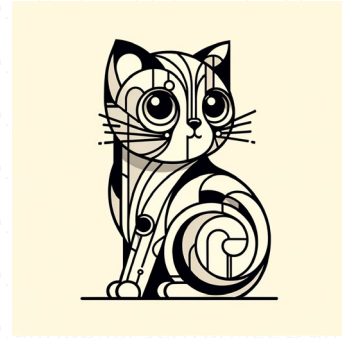

Futurist Architecture

An early-20th century form of architecture characterized by anti-historicism, long dynamic lines, suggesting speed, motion, urgency, and lyricism.

20세기 초의 건축 양식으로 반역사주의, 길고 역동적인 선이 특징이며 속도, 움직임, 긴박감, 서정성을 암시합니다.

a cup of coffee

A cup of coffee visualized in a way that captures the core principles of Futurist Architecture - focusing on the dynamic, the energetic, and the power of the future. The representation should be in the square aspect ratio.

a cute cat

A cute cat visualized in the style of early 20th century futurist architecture. The illustration should present the characteristic elements of this artistic movement, resembling dynamic lines, asymmetrical forms, and innovative use of materials, all blended into the appearance of the cat. The aspect ratio of the image should be square, to provide balanced composition.

boy with a basket of fruit

A young Hispanic male holds a basket filled with an array of brightly colored fruits. He is set against an environment that reflects key aspects of Futurist Architecture, characterized by striking, dynamic shapes and a fondness for modern construction materials. The image has a square aspect ratio, enhancing the balance and symmetry of the visual composition.

eiffel tower

Create an image showcasing the Eiffel Tower as seen through the lens of Futurist Architecture. The composition should emphasize speed, technology, and urban modernity, reflecting the key aspects of the Futurist movement. Ensure the image is in a square aspect ratio, offering a balanced and symmetrical view of this iconic monument.

sunflowers

A dynamic, energetic and vibrant square aspect ratio image of sunflowers, encapsulating the spirit of the Futurist Architecture artistic movement, famous for its emphasis on speed, technology, and urban modernity. The scene should highlight the angular, geometric forms akin to Futurist Architecture, using oil as the primary medium.

water-lily pond

Imagine the serene image of a Water-Lily Pond. Its surrounding is designed in a Futurist style of architecture with smooth, sweeping lines and innovative shapes. Light is reflected off the structure and merges into the calm water, creating a balanced interaction between nature and future-inspired constructions. The composition of the scene closely fits a square aspect ratio, contributing to the modernistic feel. Please recreate this imagery with striking colors and high contrasts, truly emphasizing the essence of the Futurist movement.

young girls at the piano

A detailed image, inspired by Futurist Architecture, showcasing two young girls of diverse descents, one Caucasian and another South Asian, poised at a piano. The girls should appear focused and engrossed in playing the instrument. The aesthetics of the entire scene conform to the unique contrasts, bold forms, and dynamic lines typical of Futurist Architecture. This asymmetric design of the scene and the piano adds movement, rhythm, and energy to the image. The color palette leans towards bright and vibrant tones. Please present this image in a square aspect ratio.