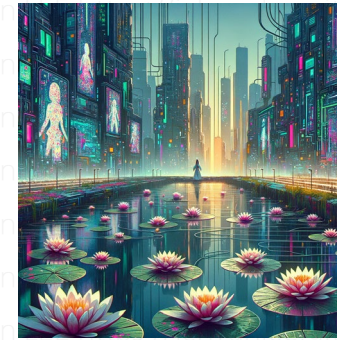

Feminist Cyberpunk

Art that combines feminist themes with the cyberpunk genre, focusing on women's roles and identities in a high-tech, dystopian future.

페미니즘 주제와 사이버 펑크 장르를 결합한 예술로, 첨단 기술의 디스토피아적 미래에서 여성의 역할과 정체성에 초점을 맞춥니다.

a cup of coffee

Visualize a square image of a cup filled with steaming hot coffee. It's designed with elements often found in futuristic cyberpunk aesthetics. Further enhance this visual decoration with an emphasis on feminist attributes - use symbols and iconography that stand for gender equality and women empowerment. The cup's structure should appear advanced and technologically state-of-the-art, embodying the setting of a high-tech, low-life society. Use vibrant, luminescent colors - primarily neon blues, purples, and greens, contrasted against a dark noir background for dramatic effect. Make sure to hold the 'square' aspect ratio in mind during creation.

a cute cat

Generate an image of an adorable cat that embodies the core principles of Feminist Cyberpunk. This unique cat should amalgamate the essence of futuristic ideals, female empowerment and high-technology into its being. The visual representation should be gritty yet vibrant, with a strong emphasis on digital and cybernetic elements, injecting a sense of groundbreaking rebellion against traditional patriarchal norms. Please ensure the image is shaped to a perfect square aspect ratio.

boy with a basket of fruit

A male child of Middle-Eastern descent posing with a basket brimming with an array of exotic fruits. His attire is characteristic of the feminist cyberpunk genre, featuring high-contrast, neon hues, and a mesh of technological and traditional elements. Square aspect ratio, thus offering equal focus on both the subject and his surroundings, contributing to an intrinsically balanced composition.

eiffel tower

Create a blend of modern structural aesthetics and futuristic technology to depict the Eiffel Tower in a square aspect ratio. Invoke elements such as neon illuminations, mechanical components interweaved with the tower structure, interspersed with hints of an empowering social atmosphere typically associated with feminist cyberpunk themes. The Eiffel Tower should still be recognisable amidst these transformative adjustments.

sunflowers

Visualize a square aspect ratio image of sunflowers composed in a vibrant, rebellious and futuristic aesthetic closely aligned with the Feminist Cyberpunk genre. Infuse the image with an ambiance of empowered femininity, intricate technology, and cybernetic elements.

water-lily pond