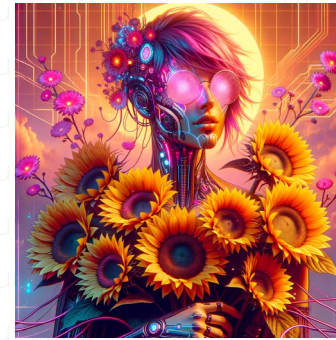

Feminist Cyberpunk

Art that combines feminist themes with the cyberpunk genre, focusing on women's roles and identities in a high-tech, dystopian future.

페미니즘 주제와 사이버 펑크 장르를 결합한 예술로, 첨단 기술의 디스토피아적 미래에서 여성의 역할과 정체성에 초점을 맞춥니다.

a cup of coffee

Visualize a square image of a cup filled with steaming hot coffee. It's designed with elements often found in futuristic cyberpunk aesthetics. Further enhance this visual decoration with an emphasis on feminist attributes - use symbols and iconography that stand for gender equality and women empowerment. The cup's structure should appear advanced and technologically state-of-the-art, embodying the setting of a high-tech, low-life society. Use vibrant, luminescent colors - primarily neon blues, purples, and greens, contrasted against a dark noir background for dramatic effect. Make sure to hold the 'square' aspect ratio in mind during creation.

a cute cat

Generate an image of an adorable cat that embodies the core principles of Feminist Cyberpunk. This unique cat should amalgamate the essence of futuristic ideals, female empowerment and high-technology into its being. The visual representation should be gritty yet vibrant, with a strong emphasis on digital and cybernetic elements, injecting a sense of groundbreaking rebellion against traditional patriarchal norms. Please ensure the image is shaped to a perfect square aspect ratio.

boy with a basket of fruit

A male child of Middle-Eastern descent posing with a basket brimming with an array of exotic fruits. His attire is characteristic of the feminist cyberpunk genre, featuring high-contrast, neon hues, and a mesh of technological and traditional elements. Square aspect ratio, thus offering equal focus on both the subject and his surroundings, contributing to an intrinsically balanced composition.

eiffel tower

Create a blend of modern structural aesthetics and futuristic technology to depict the Eiffel Tower in a square aspect ratio. Invoke elements such as neon illuminations, mechanical components interweaved with the tower structure, interspersed with hints of an empowering social atmosphere typically associated with feminist cyberpunk themes. The Eiffel Tower should still be recognisable amidst these transformative adjustments.

sunflowers

Visualize a square aspect ratio image of sunflowers composed in a vibrant, rebellious and futuristic aesthetic closely aligned with the Feminist Cyberpunk genre. Infuse the image with an ambiance of empowered femininity, intricate technology, and cybernetic elements.

water-lily pond