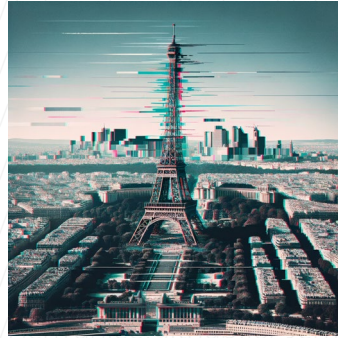

Glitch

An art form that harnesses the visual effects of data corruption.

데이터 손상의 시각적 효과를 활용하는 예술 형식입니다.

a cup of coffee

Imagine a square image with a cup of coffee. The visual style is reminiscent of glitch art, characterized by pixel distortions, alteration of color and unexpected distortion elements that manipulate the form of the coffee cup. Features of the cup may appear misplaced, colors might spill out of its outline and squares of pixels could be shifted to different positions, creating a digital, fragmented appearance. The artwork should be vibrant, dynamic and retreat from traditional aesthetics, subtly echoing the themes of malfunction, chaos and the ephemeral nature of digital media.

a cute cat

Create an image with a square aspect ratio featuring a cute cat depicted in a digital, fragmented, and disrupted style reminiscent of the visual glitches often seen in electronic media.

boy with a basket of fruit

An image of a young boy, wrapped up in a sense of innocence, clutching a basket brimming with a variety of vibrant and juicy fruits. The overall style should mimic that of Glitch art, with abstract confusion and digital noise playing with colors and shapes, giving it a modern, broken, yet exciting aesthetic. The desired aspect ratio for the image is square.

eiffel tower

An image of the Eiffel Tower interpreted in an abstract way that resembles glitch art, with distorted lines and disrupted patterns. The image should be in a square aspect ratio.

sunflowers

Create a unique square aspect ratio image of sunflowers. The artwork should be heavily inspired by the aesthetic of 'glitch' art, featuring irregular patterns, distortion, and intentional digital artifacts that are usually associated with an error or fault, providing it a contemporary digital feel.

water-lily pond

Imagine a serene water-lily pond with floating leaves and blossoms. The pond is surrounded by weeping willows and reeds. The scene is not traditionally drawn or painted but instead adopts a Glitch style, characterized by digital artifacts, pixel distortion, and vibrantly colored noise. The resulting image resembles a peaceful outdoor setting disrupted by vibrant disruptions and glitches. This surreal scene is designed with a square aspect ratio.

young girls at the piano

A digital glitch rendering of two young girls positioned at a piano. The girls are focused on the music before them, their fingers carefully positioned on the piano keys. Their posture suggests an intense concentration. The piano, a classic upright model, is center stage in the image. There are sheets of music propped up on the music shelf. The image is framed in a square aspect ratio, with focus on the girls and the piano, and the background is abstract and distorted with vibrant digital artifacts, an echo of the music that fills the scene.