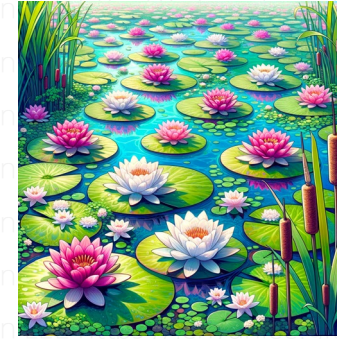

Digital

Artistic works created with digital technology as an essential part of the creative and/or presentation process.

디지털 기술을 창작 및/또는 프레젠테이션 과정의 필수 요소로 사용하여 만든 예술 작품입니다.

a cup of coffee

Render a square image that illustrates a cup of coffee. The image should utilize a visually stimulating, modern, and geometrically-defined style that effectively narrates the essence of the digital art movement.

a cute cat

Please create an adorable image of a cat fitting with the aesthetic of digital art. This should have a square aspect ratio, placing emphasis on symmetrical balance and equal distribution of artistic elements.

boy with a basket of fruit

A Middle-Eastern boy holding a colorful basket filled with different kinds of fruits. The image is to be digitally rendered with attention to detail, displayed in a square aspect ratio.

eiffel tower

Illustrate a detailed image of the Eiffel Tower in a square aspect ratio. Capture the intricacies of this iconic landmark such as its lattice-like iron structure, the three levels, and the vast Paris cityscape surrounding it. Render the image in a digital aesthetic featuring precise lines, smooth gradients, and well-defined textures.

sunflowers

A vibrant depiction of sunflowers, rendered with clarity and precision prevalent in digital artworks. The composition should maintain a square aspect ratio, shining a spotlight on the brilliant yellows and greens of the sunflowers, their sturdy stalks and large, radiant heads turned towards an imagined sun. The background should gently fade, allowing the full focus on the sunflowers themselves.

water-lily pond

Imagine an image of a tranquil water lily pond. The scene features a serene body of water teeming with blooming water lilies in varying vibrant shades of pink and white. Around the pond, lush, bright-green leaves emerge from the water's surface, adding to the sense of tranquility. Aquatic plants like reeds and cattails provide variation in the scene, sprouting from the pond's edges. There's an overtone of a digital art style, with crisp, precise lines and forms, balanced colors, and the overall picture composed with a square aspect ratio.

young girls at the piano

An image capturing the essence of childhood as two young girls of different descents, one Caucasian and one South Asian, seated at a grand piano. They are deeply engaged in creating music, their small hands delicately maneuvering over the keys, a testament to their budding skills. The room around them is filled with warm, soft light, possibly from a nearby window, illuminating their innocence and concentration. The setting, whilst modern, evokes a sense of timelessness. The digital art should respect a square aspect ratio.