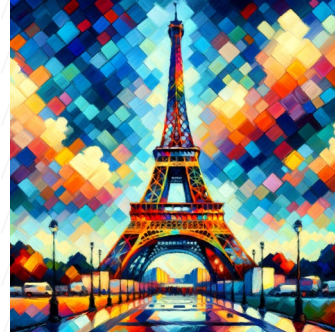

Contemporary

Art that has been produced at the present period in time, reflecting current culture, society, and politics.

현재의 문화, 사회, 정치를 반영하여 현재 시점에 제작된 예술 작품입니다.

a cup of coffee

Generate a square aspect ratio image of a cup of coffee in a minimalist, abstract and bold style, comparable to the modern art movement, primarily employing the medium of acrylic paints.

a cute cat

Imagine a cute cat, depicted using a contemporary artistic approach from before 1912, featuring simplified forms, bold colors, and strong lines. The image should maintain a square aspect ratio. Please ensure the cat's adorable qualities are accentuated, perhaps include its bright, round eyes, soft, fluffy fur, and cute, curled tail, all set against a subtly textured background.

boy with a basket of fruit

A young boy is seen with a neatly filled basket of assorted, vibrant fruits. Rich, sun-ripened apples, bananas, and oranges give a burst of color, while the contour of the fruits creates a well-contrasted appearance against the rustic woven basket. The boy is dressed modestly, with a kind and innocent expression on his face. His eyes fascinate, holding a world of curiosity and wonder. The art style leans towards the modern aspects, exhibiting a striking balance of minimalism and detail, with warm tones and a square aspect ratio finishing the frame. The scene is wonderfully relatable, capturing a small, everyday moment in life.

eiffel tower

Eiffel Tower, in an abstract manner with vibrant color contrasts and uneven geometric shapes reflecting the essence of early 20th-century modernist styles, maintaining a square aspect ratio. The key elements that define this style are the use of asymmetry, emphasis on the structure itself, and distortion of traditional forms. The scene would be depicted using the primary medium of early 20th-century modernist artists - oil paint.

sunflowers

A square art composition featuring sunflowers. This image is to be rendered in the style of modern art, which often uses unhindered lines, abstraction, and a broad color palette. The scene should focus on the sunflowers with an emphasis on their vibrant yellow petals, the dark, textured centers, and long, curvy green stalks.

water-lily pond

A tranquil scene showing a pond filled with water lilies. The pond is of a square aspect ratio, complimenting its structured yet organic beauty. The water surface is a vibrant palette of greens and blues reflecting the sky above. Clustered, brightly colored water lilies float peacefully on the water, infusing the image with a sense of serenity and calm. The overall style is reminiscent of the Modernist art movement, using simple lines and geometric shapes to show the natural beauty of the scene. The medium used is oil on canvas, adding depth and texture to the scenes.

young girls at the piano