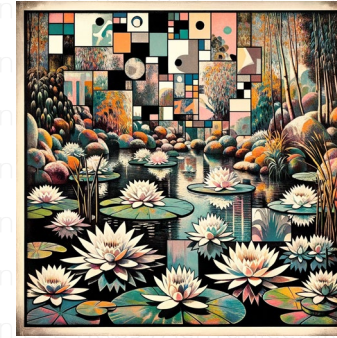

Dadaism

An avant-garde movement of the early 20th century, characterized by its mockery of materialistic and nationalistic attitudes, and its nonsensical nature.

20세기 초의 아방가르드 운동으로, 물질주의와 민족주의적 태도에 대한 조롱과 무의미한 성격이 특징입니다.

a cup of coffee

Create an image of a square aspect ratio featuring a cup of coffee, depicted in the abstract and irrational style associated with Dadaism, a cultural movement that began in Switzerland during World War I. This art should attempt to reject logic, crude visuals often replaced with nonsense, and should generally defy aesthetic norms. Base this primarily on the medium of collage, mixed media and assemblage arts, typical of Dadaist works.

a cute cat

Create an image in square aspect ratio featuring a cute cat. The style should embody the absurdist, chaotic, and rebellious elements often observed in Dadaism, a cultural movement that peaked in the early 20th century. This style is known for its non-traditional, anti-art and anti-establishment characteristics.

boy with a basket of fruit

A young boy dressed in casual attire, carrying a basket filled with a variety of fruits like apples, oranges and bananas. His expression is one of enthusiasm as he proudly presents his harvest. The image is visualized in the unique, irrational and abstract style of the Dadaism art movement. It is notable for its use of non-conventional materials and techniques, often showcasing a sense of chaos and disregard for traditional aesthetic values. The artwork has a square aspect ratio.

eiffel tower

Illustrate an image that captures the essence of Dadaism. The image should depict the Eiffel Tower in a square aspect ratio. It should contain unexpected, nonsensical, and disjointed elements, typical of Dada influences, while preserving the distinctiveness of the Eiffel Tower.

sunflowers

Imagine a scene showcasing sunflowers, inspired by the unconventional and abstract nature of Dadaism. The image captures the irrationality and artistic freedom associated with this artistic movement. Remember to present the image in a square aspect ratio, ensuring that the sunflowers are the main focus and are depicted in a way that might challenge traditional artistic norms.

water-lily pond

Visualize a water-lily pond, depicted in a fragmented, irrational and nonsensical manner, indicative of the Dadaism artistic movement of the early 20th century. The artwork is set within a square aspect ratio, incorporating elements of collage, photomontage, and abstract shapes, in order to challenge conventional perception and interpretation.

young girls at the piano

A depiction of two young girls, one Caucasian and the other South-Asian, sitting at a piano. The scene is set in the living room with a large, ornate window casting some daylight into the room. Reflecting the style of Dadaism, the room and its contents should appear fragmented and arranged in an unpredictable manner, highlighting the absurdity and randomness. Figures might be geometrically simplified, with bold shapes and stark color contrasts. The overall image is in a square aspect ratio.