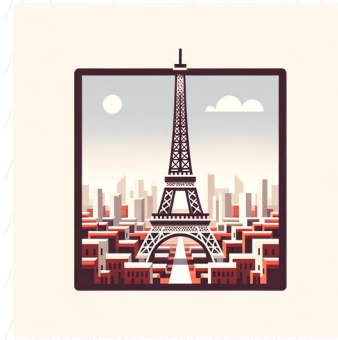

Digital Minimalism

A style in digital art which focuses on simplicity and minimalism, using basic shapes, lines, and colors.

기본 도형, 선, 색상을 사용하여 단순함과 미니멀리즘에 중점을 둔 디지털 아트 스타일입니다.

a cup of coffee

Create an image of a cup of coffee, portrayed in the style of Digital Minimalism. The image should have a square aspect ratio, showcasing a balanced and simple aesthetic characteristic of minimalistic design.

a cute cat

Create a charming image of a cute cat depicted in the style of Digital Minimalism. The cat is sitting comfortably, its fur smooth and glossy. Its eyes are glinting with playful curiosity. Around it is a minimalistic setting with clean lines and a neat, streamlined aesthetic. The image maintains a square aspect ratio.

boy with a basket of fruit

A young boy with a basket full of various fruits seen from a frontal perspective. The design should be in the principles of Digital Minimalism: simplified shapes, a restrained color palette, and limited details. The image should have a square aspect ratio with a balance between the boy and the fruit basket in the composition.

eiffel tower

Create an image of the Eiffel Tower following the style of Digital Minimalism with a clean, straightforward manner emphasizing simplicity. The image should be in a square aspect ratio, which lead to interesting compositional possibilities - a symmetrical balance, a centerpiece or emphasizing the geometric structures.

sunflowers

A square format image showcasing the depiction of sunflowers, encompassing the principles of Digital Minimalism. The ensemble of sunflowers should manifest organic shapes reduced to their simplest forms, with primary colors and clear lines creating a tangible sense of space and division. The background should be minimalistic and allow the focus to be on the sunflowers. Ensure the balance between simplicity in design and delivering strong, compelling visuals resonates throughout the entire composition.

water-lily pond

Visualize a water-lily pond in the style of digital minimalism. The image should feature a serene pond full of blooming water-lilies. The coverage is dense and the surface of the pond is almost completely cloaked in their vibrant green lily pads and their delicate multicolor blossoms. The water is mirror-like, perfectly reflecting the glorious summer sky overhead. There are touches of digital minimalism present in every aspect of the image, with streamlined shapes, bold blocks of color, and a robust sense of space and balance. The image should have a square aspect ratio.

young girls at the piano

An image in the style of Digital Minimalism, featuring young girls at the piano. The scene showcases the simplicity and sophistication of the minimalistic approach, with the girls focused on the musical instrument. The key elements in the scene - the piano, the girls, and their surroundings - embody the minimalistic aesthetics, emphasizing shape, color, and function. The image has a square aspect ratio.