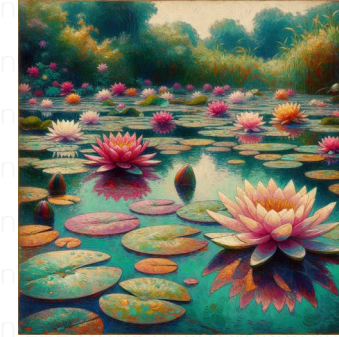

Generate an image inspired by the Hard-Edge Painting style showcasing a sunflower field. The composition should adhere to a square aspect ratio. The base colors should be solid and distinct from each other, with a minimal use of gradients and textures, following the hard-edge art movement. The theme focuses on a bright day with the sun shining down on the sunflowers, their leaves, stems, and petals rendered with geometric precision and flat areas of color.

water-lily pond