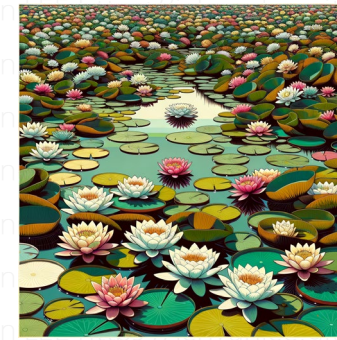

Digital Minimalism

A style in digital art which focuses on simplicity and minimalism, using basic shapes, lines, and colors.

기본 도형, 선, 색상을 사용하여 단순함과 미니멀리즘에 중점을 둔 디지털 아트 스타일입니다.

a cup of coffee

Create an image of a cup of coffee, portrayed in the style of Digital Minimalism. The image should have a square aspect ratio, showcasing a balanced and simple aesthetic characteristic of minimalistic design.

a cute cat

Create a charming image of a cute cat depicted in the style of Digital Minimalism. The cat is sitting comfortably, its fur smooth and glossy. Its eyes are glinting with playful curiosity. Around it is a minimalistic setting with clean lines and a neat, streamlined aesthetic. The image maintains a square aspect ratio.

boy with a basket of fruit

A young boy with a basket full of various fruits seen from a frontal perspective. The design should be in the principles of Digital Minimalism: simplified shapes, a restrained color palette, and limited details. The image should have a square aspect ratio with a balance between the boy and the fruit basket in the composition.

eiffel tower

Create an image of the Eiffel Tower following the style of Digital Minimalism with a clean, straightforward manner emphasizing simplicity. The image should be in a square aspect ratio, which lead to interesting compositional possibilities - a symmetrical balance, a centerpiece or emphasizing the geometric structures.

sunflowers

A square format image showcasing the depiction of sunflowers, encompassing the principles of Digital Minimalism. The ensemble of sunflowers should manifest organic shapes reduced to their simplest forms, with primary colors and clear lines creating a tangible sense of space and division. The background should be minimalistic and allow the focus to be on the sunflowers. Ensure the balance between simplicity in design and delivering strong, compelling visuals resonates throughout the entire composition.

water-lily pond

Visualize a water-lily pond in the style of digital minimalism. The image should feature a serene pond full of blooming water-lilies. The coverage is dense and the surface of the pond is almost completely cloaked in their vibrant green lily pads and their delicate multicolor blossoms. The water is mirror-like, perfectly reflecting the glorious summer sky overhead. There are touches of digital minimalism present in every aspect of the image, with streamlined shapes, bold blocks of color, and a robust sense of space and balance. The image should have a square aspect ratio.

young girls at the piano

An image in the style of Digital Minimalism, featuring young girls at the piano. The scene showcases the simplicity and sophistication of the minimalistic approach, with the girls focused on the musical instrument. The key elements in the scene - the piano, the girls, and their surroundings - embody the minimalistic aesthetics, emphasizing shape, color, and function. The image has a square aspect ratio.