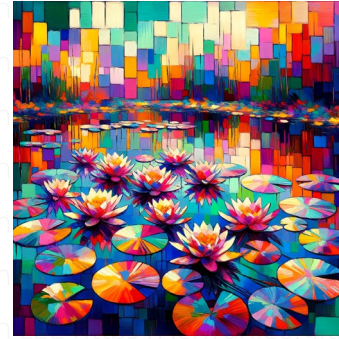

Fauvism

Early 20th-century modern painting style characterized by bold, often distorted forms and vivid color schemes.

대담하고 종종 왜곡된 형태와 생생한 색채가 특징인 20세기 초 현대 회화 스타일입니다.

a cup of coffee

Generate a square aspect ratio image showing a vibrant and saturated cup of coffee as if influenced by the Fauvism art movement. The colors should be intense and non-naturalistic, just like how Fauvism artists used color to express emotion rather than the reality of the scene. The painting texture should emulate the brush strokes commonly found in oil-based artwork.

a cute cat

Create an image of a cute cat. The representation should exude characteristics associated with Fauvism - intense color saturation, simplified shapes, and wild brushwork. The medium should primarily hint at oil on canvas. The overall product should conform to a square aspect ratio.

boy with a basket of fruit

Depict a young Caucasian boy holding a basket filled with various vibrant fruits. The boy is portrayed in a casual stance with joy and excitement visible on his features. His clothing is simple, maybe a light tunic and pants, radiating hues complementary to the vibrant fruits. The stylistic presentation should echo elements of Fauvism - tremendously saturated colors, simplified shapes with emphasis on painterly qualities, and a generally non-representational visual language. This pictorial creation should be within a square aspect ratio.

eiffel tower

An artistic representation of the Eiffel Tower in the square aspect ratio. The image should take inspiration from the Fauvism art movement, characterized by bold, saturated colors, strong brushwork and a deliberate disregard for realistic representation. The Tower should remain recognisable but with heightened color contrasts and emotional intensity akin to the Fauvist style.

sunflowers

Create an image in a square aspect ratio that showcases sunflowers depicted in the Fauvism style, an artistic movement known for its bold, unfiltered colours and brushwork that often verged on abstraction. Note the characteristic non-naturalistic colors taking precedence over realistic representation.

water-lily pond

A vibrant interpretation of a water-lily pond in the fragmented, color-saturated, and free-form style reminiscent of the Fauvism movement. Imagine powerful brushstrokes depicting the still water, punctuated with the radiant, almost abstract forms of the lily pads. The square aspect ratio of the image further emphasizes the symmetry of the pond and the radical color choices typical of Fauvist artists, all on a canvas-like medium.

young girls at the piano

Two young girls, one with long fiery red hair and the other with vibrant blue short hair, sitting at a piano in a setting characterized by strong coloristic and expressive qualities. The former, wearing a brightly coloured dress, is playing the keys while the latter, in a contrasting vivid outfit, listens intently. The background is dynamic with intense, non-naturalistic colors reminiscent of the Fauvist movement's signature style. The image retains a square aspect ratio.