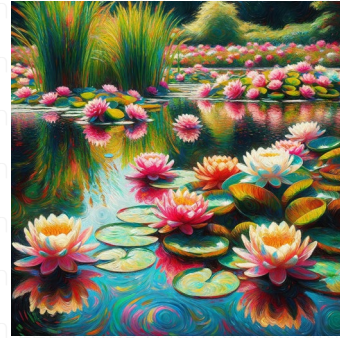

Digital Impressionism

A modern art form where traditional impressionist techniques are applied using digital tools.

디지털 도구를 사용하여 전통적인 인상주의 기법을 응용한 현대 미술 형식입니다.

a cup of coffee

Create an image of a cup of coffee done in the style of Digital Impressionism, and use a square aspect ratio for the frame. The image should have deep color contrast and dynamic brush strokes, a characteristic of the Impressionism era. The coffee should be steaming, with a dark fluid in a white cup. The spoon can be of silver, placed to the right of the cup against a light-colored table.

a cute cat

Visualize a cute feline creature bathed in the broad strokes, vibrant colors, and emphasis on light effects typical of Impressionism. This scene should be rendered in a modern, digital style while keeping its roots in the traditional essence of art. The overall design should adhere to a square aspect ratio, which accentuates the balance and harmony in the composition.

boy with a basket of fruit

A young Caucasian boy holding a basket full of assorted fruits. The scene is in the style of Digital Impressionism. He has a cheerful and content expression on his face, his cheeks rosy from the warm glow of the setting sun. The basket is heavy, bending his arm slightly, showcasing the ripe, juicy fruits of different colors and shapes. The atmosphere is peaceful, exuding a sense of tranquility and simplicity. The square aspect ratio enhances the composition, concentrating the viewer's gaze on the boy and his basket, and the sunlight that paints the entire scene in soft, warm hues.

eiffel tower

Create a digital impressionistic depiction of the Eiffel Tower. The scene should maintain a square aspect ratio. The image should include the tower's unmistakable silhouette, with its iconic iron lattice work. It should be depicted in a way that gives an illusion of fluid and dynamic brush strokes commonly seen in impressionist works. Include an evening sky with dreamy colors, and the tower silhouetted against this backdrop. The cityscape of Paris can be subtly suggested in the background.

sunflowers

Create a digital image showcasing a field of sunflowers, embracing aspects of the Impressionist style of art, which includes capturing the visual impression of the moment, especially in terms of the shifting effect of light and color. Maintain a square aspect ratio for this work.

water-lily pond

A tranquil pond filled with blooming water-lilies. The details are somewhat blurred, mimicking the feeling of an Impressionist painting, yet the scene is generated with a digital touch. The colors ripple and dance across the surface of the water, creating a vibrant reflection. Around the pond are lush green lily pads and graceful reeds, establishing a sense of peace and harmony. This artwork has a square aspect ratio.

young girls at the piano