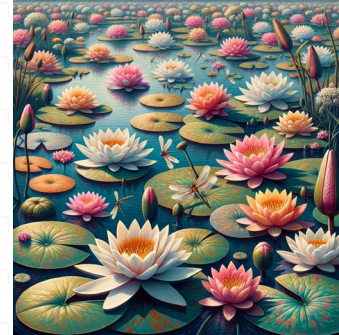

Kitsch

Art, objects, or design considered to be in poor taste because of excessive garishness or sentimentality, but sometimes appreciated in an ironic or knowing way.

지나치게 화려하거나 감상적이어서 취향이 좋지 않다고 여겨지는 예술, 사물 또는 디자인이지만 때로는 아이러니하거나 아는 척하는 방식으로 감상됩니다.

a cup of coffee

Create an image that showcases kitsch design, featuring a square aspect ratio. In the center, there's a cup of coffee with steam wafting off the top, suggesting it's freshly brewed. The coffee cup could display an array of bold colors typical to the kitsch style, while behind it is an arbitrary kaleidoscope of patterns, creative figures, shapes and symbols. Adorn the cup and the whole scene with ostentatious details and exaggerated flourishes. Define the scene by its sentimentality, overtly decorative elements and blatancy, the hallmark characteristics of the kitsch aesthetic.

a cute cat

Create a captivating image featuring a cute cat. The style of the image should have elements of Kitsch art with an emphasis on sentimentality and melodrama. The chosen medium should amplify color and texture to make the subject look more visually appealing. The layout of the picture should be in a perfect square aspect ratio.

boy with a basket of fruit

A Caucasian boy holding a generously filled basket of season's finest fruits cherishes a dreamy gaze. The image possesses elements of Kitsch art, characterized by sentimentality, gaudiness and popular appeal, manifesting an extravagant romanticism. The backdrop contrasts the boy with a pastel-soft cloud-streaked sky and a fruitful orchard, lending to an unrealistic spectacle. The whole art piece should fit into a square aspect ratio, giving an impression of a timeless postcard scene.

eiffel tower

Design the iconic Eiffel Tower in the style associated with Kitsch aesthetic. The towering structure should be distinct, carefully composed, and visually arresting. Capture the tower's unique architectural form and graceful arches while balancing it with typical features of Kitsch such as bright, contrasting colors, mass-produced and sentimental objects. The image should be presented in a square aspect ratio.

sunflowers

A vibrant, expressive, and detailed representation of sunflowers, exhibiting a style characterized by sentimentality, gaudiness, and a love for the popular or tacky, commonly associated with Kitsch. These sunflowers are depicted in a composition that conforms to a strict square aspect ratio. The scene is rich in color, brimming with a playful atmosphere, and capturing the cheerful energy associated with the Kitsch aesthetics. Each sunflower is meticulously detailed, with bright yellow petals and dark brown centers, growing under the radiant sunshine, in a field which extends towards the horizon.

water-lily pond