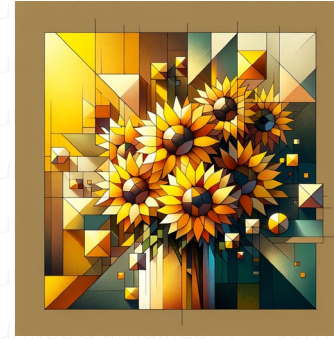

Geometric Abstraction

A form of abstract art based on the use of geometric forms sometimes, though not always, placed in non-illusionistic space.

기하학적 형태를 사용하는 추상 미술의 한 형태로, 항상 그런 것은 아니지만 때때로 비환상적인 공간에 배치되기도 합니다.

a cup of coffee

Visualize a cup of coffee through a lens of Geometric Abstraction. The image should evoke the striking simplicity of this artistic style, emphasizing clean lines, cubic forms, and angular shapes. The color palette should remain simplistic, focusing on coffee-related hues. The cup should be 3D and robust, distinctly geometric, casting crisp shadows on a background that itself becomes part of the geometric composition. The overall image should possess a sense of balance and symmetry, employing a reduced form aesthetic. The orientation should be a square aspect ratio, providing a balanced view of this geometric abstraction.

a cute cat

Picture a cute cat depicted using colors and shapes characteristic of the Geometric Abstraction art movement. The composition should concentrate on the use of geometric forms to convey the essence of the feline and is presented in a square aspect ratio. Think bold flat colors, precise composition, and reduction of the cat's features into geometric shapes and patterns.

boy with a basket of fruit

Create an image of a young Middle-Eastern boy holding a basket full of colorful, assorted fruit. The boy is depicted in the distinctive style of Geometric Abstraction, where the whole scene is reduced to simple, geometric shapes. The image should be composed with a square aspect ratio, maintaining balance and harmony in the overall design.

eiffel tower

A view of the Eiffel Tower interpreted through the lens of Geometric Abstraction. The structure's iconic shape should be represented using distinct, non-objective forms and shapes, embracing the spirit of abstraction. The artwork should celebrate the structure's inherent geometry, but in a non-representational manner. This interpretation should be displayed in a square aspect ratio, placing equal emphasis on the height and width of the composition.

sunflowers

A geometric abstraction interpretation of sunflowers, focusing on their key elements while incorporating geometric forms and shapes. The composition is structured in a square aspect ratio, fitting into geometric fragments, with the bright yellows and earthy browns of the sunflowers standing out against the background. Illuminate the scene in a way that emphasizes the contrast and the fundamental essence of sunflowers through the language of abstract geometric shapes.

water-lily pond

Visualize a pond filled with water-lilies. Capture the essence of geometric abstraction in the image. Further, emphasize on bold structural forms, angular shapes and vibrant color palette. The scene is designed to have a square aspect ratio, providing a harmonious composition.

young girls at the piano