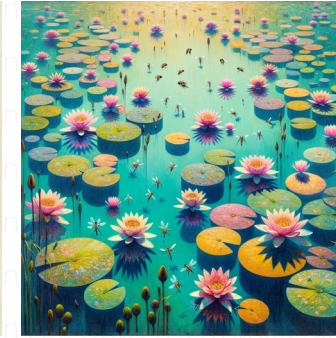

Cool School

A term often associated with a group of artists known for their cool, impersonal, and minimalist works.

쿨하고 비인격적이며 미니멀한 작품으로 유명한 아티스트 그룹과 관련된 용어입니다.

a cup of coffee

A square aspect ratio image of a cup of coffee. The image should embody three main characteristics that define the Cool School style: abstract, loose, and bold contrast. The primary medium should reflect that of lithography.

a cute cat

A lovely and adorable kitten depicted in a colorful, vibrant, and whimsic style that may be associated with animated children's content. This image should maintain a square aspect ratio.

boy with a basket of fruit

A young boy with a basket full of vibrant and diverse array of fruits. He is pictured in a simplistic, minimalist style that bears close resemblance to the Cool School art movement, characterized by its emphasis on restrained color application, focus on flat shapes, and a tendency towards non-objectivism. The composition of the image is designed to fit a square aspect ratio, creating a sense of balance and symmetry.

eiffel tower

Draw an image of the Eiffel Tower with a square aspect ratio. Please emulate a style characterized by minimalistic simplicity, bold pigmentation, and distinct geometric shapes, similar to the artistic movements predating the 20th century like Impressionism, while predominantly using bold and vibrant colors.

sunflowers

A square aspect ratio artwork depicting sunflowers. The style should reflect three key attributes of the Cool School art, which includes abstract expressionism, bold colors, and unconventional forms. Please leverage a blend of media that was common during the mid-20th century American Art, such as painting with oil or acrylic.

water-lily pond

Depiction of a serene water-lily pond with symmetrical layout and balanced composition, a buzz of tiny aquatic insects hovering above the submerged aquatic roots. The canvas is filled with bright, vibrant colors representing the Cool School style. Primary elements include floating lily pads with delicate pink water lilies, clear azure water showcasing the reflective qualities of the waterscape and soft, shadowy patches indicating the depth. Floating foliage creates visible texture on the water surface. All of this is presented with a square aspect ratio.

young girls at the piano

Two young girls sitting at a piano, engaging in delightful music lessons. The style should incorporate the key aspects of the 'Cool School' art movement like minimalism, geometric shapes, and bold colors. Pay special attention to the square aspect ratio of the image. The piano is a grand one, black and polished to perfection. One girl, Hispanic and with curly brown hair, is joyfully pressing the keys, while the other one, a Caucasian girl with straight blonde hair, is eagerly holding a music sheet, assisting her friend. The background wall is decorated with playful geometric patterns, employing vibrant colors.