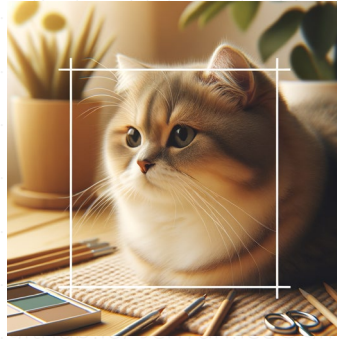

Eco

Art that addresses issues related to the environment, often aiming to create awareness or provoke change.

환경과 관련된 문제를 다루는 예술로, 종종 인식을 제고하거나 변화를 유도하는 것을 목표로 합니다.

a cup of coffee

A still-life depiction of a cup of coffee. The style should evoke the intricacy and detailed precision often associated with etchings, characteristic of the 15th-century Italian Renaissance movement. The artwork should reflect naturalistic lights and well-defined shadows, the primary medium being charcoal drawing. The composition should adhere to a square aspect ratio.

a cute cat

An adorable domestic cat designed with a square aspect ratio. The scene is set to incorporate aesthetics associated with the environment-focused approach typical of the Eco design style, featuring a use of natural colors and subtle earthy tones.

boy with a basket of fruit

A young Asian boy holding a basket overflowing with an assortment of colorful fruits such as apples, oranges, and bananas. The boy is depicted in a gentle, naturally lit setting, capturing the essence of Eco as closely as possible. The entire scene is to be rendered in a square aspect ratio.

eiffel tower

Depict the Eiffel Tower with a square aspect ratio. Draw inspiration from the conceptual depth, vivid imagery, and complexity commonly associated with the literary works from the period of Eco. Please use the medium of oils and ink to capture the essence.

sunflowers

A square composition showcasing sunflowers featuring characteristics of 19th-century naturalism movement art, using a primarily oil paint medium, with focus on detailed rendering and accurate depiction of the natural surroundings. The sunflowers should stand out with their bright yellow petals against a subdued and realistic background.

water-lily pond

An image of a pond filled with beautiful water-lilies. The scene captures rich, natural colors in a harmonious blend, evoking a sense of serenity. The focus is on the intricate details of the water-lilies, their elegant petals floating on the surface. The surrounding vegetation is lush and verdant, providing a delightful contrast. The style of the image incorporates fine, delicate lines, and a subtle, nuanced color palette as seen in art from the 19th century, while the aspect ratio is square.

young girls at the piano

An image of two young Caucasian and South Asian girls seated in front of a piano. The girls are concentrating on the music sheet in front of them. One girl is playing the piano whilst the other is pointing at the music sheet. They are dressed in early 19th-century attire. The room around them is decorated in vintage style with a noticeable large window illuminating the scene with natural light. The image is done in a subtle, muted color palette characteristic of the art movement of the Romantic era. It is in a square aspect ratio.