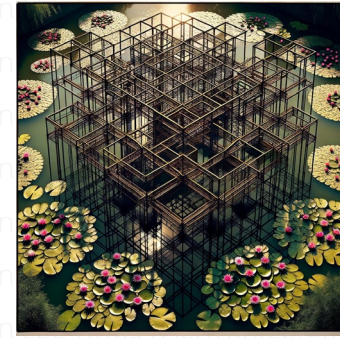

eiffel tower

Render an image of the iconic Eiffel Tower, reimagined through the lens of Constructivist Architecture. Focus on showcasing elements of the Constructivist style, such as angular forms, geometric simplicity and the use of concrete and steel. The image should maintain a square aspect ratio.

sunflowers

Imagine a scene of sunflowers translated into the realm of art. This is not a natural scene but an artistic interpretation, evoking the style of Constructivist Architecture. The image should embrace Constructivism's love for abstract geometric shapes, sharp lines and industrial materiality. Picture these sunflowers as if they were designed by architects playing with balance, materials, function, and abstract forms. The aspect ratio is square, adhering to the symmetrical and disciplined aesthetic of Constructivism.

water-lily pond

Imagine a scene where a water-lily pond is depicted with stark angular lines, geometric forms, and a simplified color palette, characteristics reminiscent of the Constructivist Architecture approach. The setting should convey the idea of practicality and function being prioritized over decorative elements, just as in the conceptual building designs of the Constructivist era. The image composition should have a square aspect ratio, perfectly symmetric and balanced.

Constructivist Photography

A style of photography that emerged in the early 20th century, focusing on modernity and the geometric aesthetics of Constructivism.

20세기 초에 등장한 사진 스타일로, 현대성과 구성주의의 기하학적 미학에 중점을 둔 사진 스타일입니다.