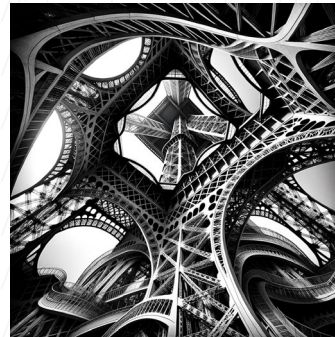

Deconstructivism

A movement of postmodern architecture that appeared in the 1980s, giving the impression of the fragmentation of constructed buildings.

1980년대에 등장한 포스트모던 건축의 한 흐름으로, 건축된 건물이 파편화된 듯한 인상을 줍니다.

a cup of coffee

Create an image of a cup of coffee visualised through a deconstructivist lens where conventional design expectations are upended, characterized by non-rectilinear shapes and giving a sense of unpredictability, with emphasis on freedom, complexity and originality. The image should have a square aspect ratio.

a cute cat

Generate an image of a cute feline embodying elements of the Deconstructivism architectural movement, with its emphasis on fragmentation and non-rectilinear shapes that appear to distort and dislocate the cat's geometry. The image should be designed to fit a square aspect ratio.

boy with a basket of fruit

Visualize a scene where a young Middle Eastern boy is holding a basket filled with various fruits. This scene should have a square aspect ratio and should follow the aesthetic of Deconstructivism, characterized by intense fragmentation, unpredictability, and controlled chaos, highlighting the sheer beauty of non-rectilinear shapes which appear to distort and dislocate the arrangement.

eiffel tower

Imagine the Eiffel Tower seen through the lens of Deconstructivism. Twisted angles, disjointed lines, and a sense of controlled chaos pervade the structure. The familiar curved iron is now sharp lines converging in a complex architectural form, pushing against the traditional connotations of symmetry and stability. The image should maintain a square aspect ratio, accentuating the dramatic juxtaposition of the traditional and modern interpretations of structural design.

sunflowers

An array of sunflowers depicted in a deconstructivist style, characterized by fragmentation, non-rectilinear shapes, and the elimination of the visual coherence of an object. The artwork should maintain a square aspect ratio, distorting the traditional portrayal of sunflowers while drawing attention to their typical sun-filled yellow hues and their seed-filled centers.

water-lily pond

An interpretation of a Water-Lily Pond, captured in the unconventional architectural style of Deconstructivism. The composition should be balanced and complex, mirroring the typical traits of this design approach. It should reflect distorted and dislocated shapes, including a twisted perspective of the pond, water lilies scattered in a chaotic, yet charming manner. The focus should be on the interplay between structure and nature, using fragmented geometrical shapes, but with the tranquil element of water lilies providing a juxtapose. The image should maintain a square aspect ratio.

young girls at the piano