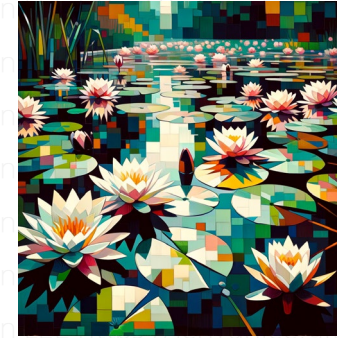

Hypermodern

Art that reflects and responds to the conditions and complexities of the hypermodern world, characterized by extreme change and technological advancement.

극심한 변화와 기술 발전으로 특징지어지는 초현대적 세계의 조건과 복잡성을 반영하고 이에 대응하는 예술입니다.

a cup of coffee

Create an image with a square aspect ratio that features a cup of coffee, utilizing stylistic elements associated with hypermodern aesthetics. The imagery should highlight the sharp lines, minimalistic design, and futuristic essence typically seen in hypermodern art.

a cute cat

Create a cute cat image maintaining a square aspect ratio. The style should reflect modern aesthetics characterized by a sense of minimalism and simplicity, typically associated with the Hypermodern art movement. Use bold and striking colors and patterns that play with perspective and spatial illusion.

boy with a basket of fruit

A male child of South Asian descent, with tan skin and dark hair, wearing simple shorts and a button-up shirt. He is cradling a wide, shallow basket filled with a variety of ripe fruits. The scene is rendered in the Hypermodern style with a corresponding emphasis on linearity, geometric shapes, and bold colors. The image is designed with a square aspect ratio. The background is an abstract mix of bright, intense colors that accentuate the boy and the fruit.

eiffel tower

An image featuring the iconic Eiffel Tower, displayed with an innovative and dynamic flair that stems from hypermodern design principles. The image is in a square aspect ratio, highlighting the geometric excellence of the structure. The Hypermodern style emphasizes on minimalism, futurism and the use of high technology. The image colors are presumably bright and vibrant showcasing the tower in a dynamic and contemporary lens.

sunflowers

An array of sunflowers set in an art frame with a square aspect ratio. The image should reflect the hypermodern aesthetics characterised by extreme simplification of form, vivid usage of color, and abstract representation.

water-lily pond

A square aspect ratio depiction of a Water-Lily Pond, relayed through the style of the Hypermodern era, capturing the simplicity and clarity that era is known for. Expect to see extensive use of geometric shapes and volumes where the lilies, leaves and water body are presented abstractly, and colors that are vibrant, evoking strong emotions. The play of light and shadows could add depth to the image and lilies could showcase the influence of the seductive power of geometry.

young girls at the piano

An image featuring two young girls seated at a piano in a hypermodern style, which emphasizes dynamic movement, new technology, and a futuristic aesthetic. They are intently practicing their music. The image has a square aspect ratio and is dominated by stark contrasts of color and geometrical lines.