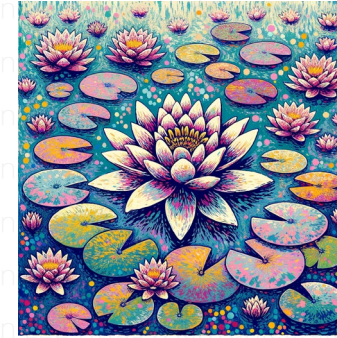

Create an image featuring sunflowers using a palette of bold, vibrant colors and a square aspect ratio. Incorporate elements inspired by the expressionistic style of art prevalent in the late 19th century and early 20th century. The primary medium should be oil on canvas, reflecting the traditional techniques used during this period of artistry.

water-lily pond