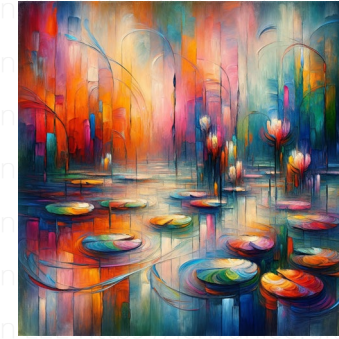

Lyrical Abstraction

A type of abstract painting related to Abstract Expressionism, emphasizing free, spontaneous, and personal emotional expression.

추상 표현주의와 관련된 추상 회화의 한 유형으로, 자유롭게 즉흥적이며 개인적인 감정 표현을 강조합니다.

a cup of coffee

Create a square image that depicts a cup of coffee. Capture the emotions and impressions rather than the realistic details, reminiscent of the Lyrical Abstraction artistic movement. Use intuitive, gestural, and expressive strokes, and let spontaneous, subconscious, or automatic techniques dominate. The primary medium should be oil on canvas.

a cute cat

Create a cute depiction of a cat using the key principles of the Lyrical Abstraction movement which includes expressive brushstrokes, emotional intensity, and a focus on the rhythmic qualities of color and line. The image composition should have a square aspect ratio.

boy with a basket of fruit

A young male with diverse descent holds in his hands a basket laden with a variety of fresh, colorful fruits. The rendering is not a simple realistic interpretation. Instead, the scene should reflect the style of Lyrical Abstraction. In this scene, forms are not entirely distinguishable and the colors blend seamlessly into one another, creating an overall composition of movement, feeling, and emotion. The aspect ratio of the image should be square, bestowing the piece an equal emphasis on height and width.

eiffel tower

Render the Eiffel Tower in the style of Lyrical Abstraction, using flowing, organic forms and a swirl of vibrant colors in a square aspect ratio. Even though the composition is wholly abstracted, there should be elements suggesting the towering height and intricate iron lattice work of the landmark.

sunflowers

A square image in the style of Lyrical Abstraction showcasing sunflowers. Centered, a beautiful cascade of sunflowers blooms, their golden petals reaching gracefully towards the sun. The stem of each sunflower reaches towards the edges of the scene, their vibrant green contrasting with the blue sky. The execution should adopt fluid shapes, vibrant colors and emphasize the emotions provoked by the scene similar to the stylistic elements of Lyrical Abstraction.

water-lily pond

An abstract interpretation of a water-lily pond, resonating with the principles of the Lyrical Abstraction movement. The image maintains a square aspect ratio. Streaks of vibrantly hued colors form an impression of floating lily pads on a tranquil pond while arbitrary forms and lines depict the depth of the water and the plants beneath. The intuitive application of the colors and forms creates a harmonious combination that almost sings to the viewer, much like a lyrical poem.

young girls at the piano

Two young girls from diverse descents, a Hispanic girl and a South Asian girl, sitting at a grand piano. One of them is playing the piano while the other watches attentively, their faces indicating a profound appreciation of music. Surrounding them is a whirl of soft colors and shapes, suggesting the flow of music and their emotions, portrayed in the style of Lyrical Abstraction. The image should have a square aspect ratio.