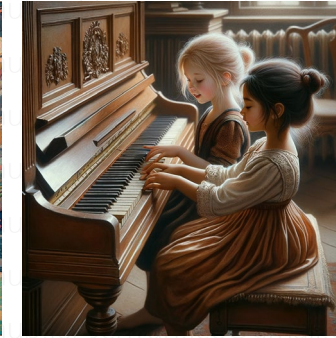

Mail

A movement centered on sending small scale works through the postal service. It fosters an egalitarian form of creativity.

우편 서비스를 통해 소규모 작품을 보내는 것을 중심으로 한 운동입니다. 평등주의적 형태의 창의성을 촉진합니다.

a cup of coffee

Depict a cup of coffee with a warm, inviting aura, similar to the bold, vibrant colors and expressive brush strokes characteristic of pre-1912 impressionist artwork, using techniques akin to oil on canvas, and positioned within a square aspect ratio.

a cute cat

Create a square aspect ratio image of a cute cat with vibrant colors and exaggerated features, inspired by the whimsical and playful attributes associated with children's book illustrations. The primary medium for this illustration should be digital art.

boy with a basket of fruit

A young boy, under the bright sunlight, carrying a basket laden with a myriad of ripe, colorful fruits. The style of the image should be intricate, using bold, strong brushstrokes and heavy use of contrasts, reminiscent of the Baroque era. The painting medium should appear similar to oil painting. Please maintain a square aspect ratio for the final image.

eiffel tower

Create an image of the iconic Eiffel Tower, following a method similar to that used in postmarked letters (Mail). The artwork should have a square aspect ratio to emphasize the balance in its structure.

sunflowers

Conceptualize an image of sunflowers, bathing in brilliant sunlight. Radiating with golden hues, they should reach for the sky against a serene, azure backdrop. Their bold, vibrant petals should contrast elegantly against dark, robust stems and lush, green leaves. This image should be captured rendering heavy textures with an impressionistic touch, similar to artists that flourished in the mid 19th century's Post-Impressionism era. Please maintain a square aspect ratio for this image.

water-lily pond

Create an image of a water-lily pond captured with distinctive qualities of luminosity, intricate patterning, and flowing lines, reminiscent of the Art Nouveau era. Primarily use the medium of painting like the artists of the time, with a square aspect ratio.

young girls at the piano

Two young girls, one of Caucasian descent with blonde hair and the other of South Asian descent with black hair, seated at an old, wooden grand piano. They are passionately engrossed in playing a classical piece. Their expressions are filled with concentration and delight. The room they are in is softly lit giving a warm and inviting feel. There are vintage furniture pieces scattered around and a large, ornate rug under the piano. The style of the image should evoke a nostalgic and sentimental feeling, reminiscent of 19th-century Realism, primarily using oil paints. Please maintain a square aspect ratio for the image.