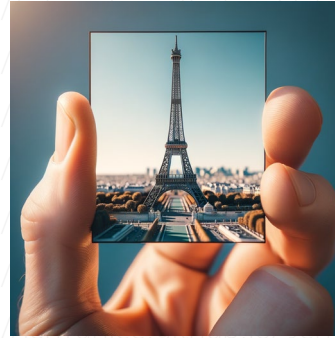

Microphotography

Art created using microphotography, capturing images of extremely small subjects.

극히 작은 피사체의 이미지를 포착하는 현미경 사진으로 만든 예술 작품입니다.

a cup of coffee

A detailed study of a cup of coffee captured in the style of microphotography, focusing on the intricate patterns and texture of the coffee's surface and the cup. The image has a square aspect ratio, perfectly balanced to fit the subject in frame. The image reveals the minute bubbles on the surface of the coffee and the subtle striations on the surface of the cup.

a cute cat

A captivating image of a cute cat captured through the lens of microphotography. The image has a square aspect ratio, accentuating the intricate details of the fur, eyes, and whiskers of the feline. The adequately detailed close-up exudes not only the physical attributes of the cat but also its charismatic and playful demeanor, framed in a high-contrast, vibrant color scheme that compliments its royally bestowed aura.

boy with a basket of fruit

A scene in the style of microphotography showing a boy - to be portrayed with a South Asian descent - holding a basket bursting with vibrant, freshly picked fruits. The composition is to be presented in a square aspect ratio. In the boy's eyes, depict a glint of joy and aspiration. The details on the fruit in the basket should be highly magnified, showcasing their textures and colors in an exquisite way, typical of microphotography.

eiffel tower

Create an image of the Eiffel Tower utilizing the characteristics of Microphotography. The image should display a heightened focus on minute details, bringing forward the intricate aspects one would typically overlook. The tower should be encapsulated in a square aspect ratio, ensuring equal dimensions on all sides.

sunflowers

A close-up, microphotography styled image of sunflowers, illuminating their intricate patterns and natural beauty. The image should capture the vibrant yellow petals, the rough brown center filled with tightly packed seeds, and the green stem with its coarse texture. The sunflower should fill the frame, highlighting the depth and details only visible through a microscopic lens. The image should adhere to a square aspect ratio, providing equal focus on width and height, bringing harmony and balance to the captured scene.

water-lily pond

A stunning microphotography-styled portrayal of a water-lily pond. Detailed ripples on the water surface glistening under the sun. Aquatic plants and lilies living harmoniously together. A square aspect ratio to highlight the microscopic details of the water flora, their petals, and stems. Tiny organisms thriving in the water: invisible to the naked eye but here captured beautifully. Light refracting and dancing on every droplet. Greens, yellows, and pinks dominate the color palette with subtle hints of blues and purples.

young girls at the piano