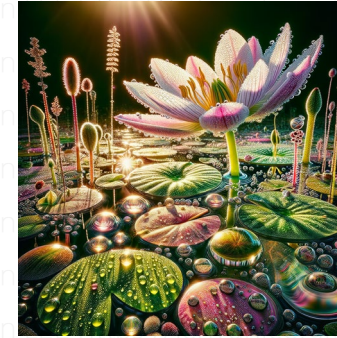

Microphotography

Art created using microphotography, capturing images of extremely small subjects.

극히 작은 피사체의 이미지를 포착하는 현미경 사진으로 만든 예술 작품입니다.

a cup of coffee

A detailed study of a cup of coffee captured in the style of microphotography, focusing on the intricate patterns and texture of the coffee's surface and the cup. The image has a square aspect ratio, perfectly balanced to fit the subject in frame. The image reveals the minute bubbles on the surface of the coffee and the subtle striations on the surface of the cup.

a cute cat

A captivating image of a cute cat captured through the lens of microphotography. The image has a square aspect ratio, accentuating the intricate details of the fur, eyes, and whiskers of the feline. The adequately detailed close-up exudes not only the physical attributes of the cat but also its charismatic and playful demeanor, framed in a high-contrast, vibrant color scheme that compliments its royally bestowed aura.

boy with a basket of fruit

A scene in the style of microphotography showing a boy - to be portrayed with a South Asian descent - holding a basket bursting with vibrant, freshly picked fruits. The composition is to be presented in a square aspect ratio. In the boy's eyes, depict a glint of joy and aspiration. The details on the fruit in the basket should be highly magnified, showcasing their textures and colors in an exquisite way, typical of microphotography.

eiffel tower

Create an image of the Eiffel Tower utilizing the characteristics of Microphotography. The image should display a heightened focus on minute details, bringing forward the intricate aspects one would typically overlook. The tower should be encapsulated in a square aspect ratio, ensuring equal dimensions on all sides.

sunflowers

A close-up, microphotography styled image of sunflowers, illuminating their intricate patterns and natural beauty. The image should capture the vibrant yellow petals, the rough brown center filled with tightly packed seeds, and the green stem with its coarse texture. The sunflower should fill the frame, highlighting the depth and details only visible through a microscopic lens. The image should adhere to a square aspect ratio, providing equal focus on width and height, bringing harmony and balance to the captured scene.

water-lily pond

A stunning microphotography-styled portrayal of a water-lily pond. Detailed ripples on the water surface glistening under the sun. Aquatic plants and lilies living harmoniously together. A square aspect ratio to highlight the microscopic details of the water flora, their petals, and stems. Tiny organisms thriving in the water: invisible to the naked eye but here captured beautifully. Light refracting and dancing on every droplet. Greens, yellows, and pinks dominate the color palette with subtle hints of blues and purples.

young girls at the piano