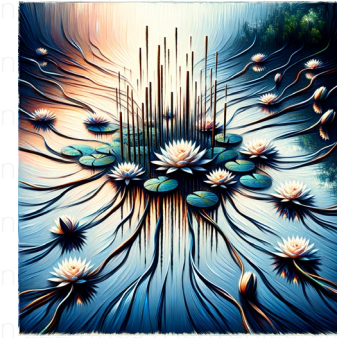

Kinetic Sculpture

Three-dimensional sculptures and figures such as mobiles that move naturally or are machine operated.

자연스럽게 움직이거나 기계로 작동하는 모빌과 같은 3차원 조형물 및 피규어.

a cup of coffee

Create an image of a cup of coffee portrayed in the style of Kinetic Sculpture movement. The image should feature the distinctive geometric precision and dynamic aesthetics of this artistic style with a strong emphasis on shape, and movement. Use a square aspect ratio for the frame of this artwork. The coffee cup should emanate energy and potential for motion, even while being static in the image. Create the connotation of kinetic movement by using unusual angles and perspectives. The central focus should lie on the geometric form and physical properties of the coffee cup.

a cute cat

A charming feline figure, captured in the bold and dynamic nature of kinetic sculpture. The composition emphasizes constant motion, with the cat appearing to move within the constraints of the frame. The overall composition respects a square aspect ratio, which harmoniously contains the cat's likeness to create a sense of balance and symmetry. The image appeals with a blend of energy, rhythm, and form, embodying the visual principles of kinetic art.

boy with a basket of fruit

Visualize an image of a South Asian boy, donned in regional attire, clutching a basket full of assorted fruits. The elements in the image should seamlessly depict the essence of a Kinetic Sculpture - dynamic, mechanical, and intricately designed. The aesthetics of the image should be inspired by how fascinating physical movements would be presented in a static form. Construct this image maintaining a square aspect ratio.

eiffel tower

Imagine the Eiffel Tower as seen through the lens of a kinetic sculpture. The tower still retains its iconic shape and structure, but has been innovatively constructed with various dynamic elements that gives it the illusion of motion and change, as characteristic of kinetic art. The perspective chosen allows for a square aspect ratio, preserving the architectural symmetry and elegance of the monument.

sunflowers

Create an image that demonstrates the feeling of kinetic art, focusing on a subject of sunflowers. Imagine three dimensional, moving parts and dynamic elements that visually simulate rotation or physical movement as you might see in a kinetic sculpture. It's important that the aspect ratio of the image is square. Capture the choreographed, flowing movement, the play of light and shadow, and the sense of energy and dynamic change within a still image.

water-lily pond

Depict a serene water-lily pond scenario, radiating energy similar to a kinetic sculpture. Include floating water-lilies and their long stems underneath, stretching down into the calm, dark water. Reflections of the surrounding nature and the sky above should dance on the water's surface. Create the image with a balance of motion and stillness, capturing the essence of kinetic art. It should be framed in a square aspect ratio.

young girls at the piano