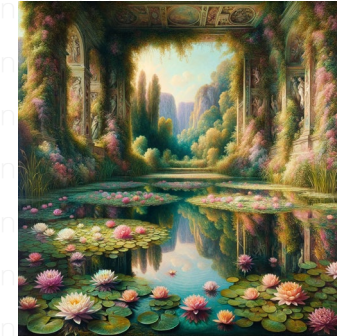

Fresco

A technique of mural painting executed upon freshly laid lime plaster.

갓 깔린 석회 석고 위에 벽화를 그리는 기법입니다.

a cup of coffee

Visualize an image with a square aspect ratio depicting a cup of coffee. The style should embody three key aspects reminiscent of Fresco art: an age-old look, vibrant yet faded colors, and textural quality resonating with plaster walls. This should be in the primary medium used in Fresco, that is, water-based pigments on wet plaster.

a cute cat

Please generate an image of a cute cat, drawn in the style characteristic of frescoes, which are known for their vibrant color palette and intricate detailing. The image should have a square aspect ratio.

boy with a basket of fruit

A boy, of South Asian descent, is smiling and holding a basket of assorted fruit. His clothes are simple, reflecting a lively rural setting. The backdrop features a rustic stone wall entwined with growing vines. The entire imagery is harmonious and detailed, reminiscent of the aesthetic found in fresco paintings. The image has a square aspect ratio for balance and symmetry.

eiffel tower

A picturesque image of the Eiffel tower, depicted in the artistic style of pre-1912 frescoes, with noticeable characteristics such as rough texture, vibrant colors, and a hint of time-worn effect. The image maintains a square aspect ratio, yielding a balanced and symmetric representation of the renowned landmark.

sunflowers

An image that captures the beauty of sunflowers, portrayed using the aged and textured aesthetic of the Fresco painting style. The painting should invoke a sense of warmth and vivacity, akin to the sun-nourished garden where the sunflowers thrive, and should feature a square aspect ratio, providing a balanced view of the beautiful flora.

water-lily pond

Imagine a serene water-lily pond enclosed by verdant vegetation and reflected perfectly on the still water surface. This scene is depicted in the grandeur of an Italianate fresco. The art style emphasizes vivid color use and a play of light and shadow, evoking a sense of depth and natural realism. Swaths of water-lilies bloom in varied hues of vibrant pink, delicate white and soft lilac, floating effortlessly on the tranquil pond water. Characteristic of a square aspect ratio, the composition is balanced, creating an immersive perspective for the viewer. This fine art recreation echoes the grandeur of the Early Renaissance era, echoing the medium of fresco.

young girls at the piano

A fresco-like depiction of two young girls of mixed descents, one Caucasian and one Hispanic, engaged in playing a piano. They're both elegantly dressed, concentrated on the music sheets before them. Their small, delicate fingers dance over the piano keys. The harmonious scene is framed in a square aspect ratio, reminiscent of the timeless charm of Renaissance frescoes, where music was a favorite subject. The color palette is gentle and subdued, with soft light illuminating the scene, adding depth and texture to the painting.