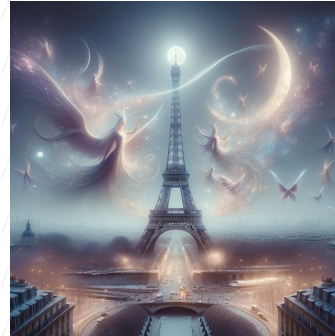

Magical Realism

A style of painting or writing that adds magical elements to otherwise realistic settings.

사실적인 배경에 마법적인 요소를 더하는 그림이나 글쓰기 스타일입니다.

a cup of coffee

Create an image of a cup of coffee exhibiting characteristics of magical realism, emphasizing the unusual, strange and otherworldly, blended seamlessly with the everyday world. Please make sure the image has a square aspect ratio.

a cute cat

Generate an image with a square aspect ratio featuring a cute cat, utilizing stylistic elements that are indicative of the Magical Realism movement often associated with bold colors, intricate patterns and a blending of the real with fantastical elements.

boy with a basket of fruit

A young South Asian boy, laden with a basket brimming with various fruits. The image leans heavily into the style of Magical Realism, with fruits unusual in size and colour, seeming to overflow in impossible abundance. Use a square aspect ratio, evoking a sense of balance and sturdiness in the composition, mirroring the steadfast presence of the boy in the centre. Let the boy's expression reflect an aura of youthful wonder, his gaze directed towards the viewer, inviting them into his surreal world of boundless fruitfulness.

eiffel tower

Imagine a surreal and mysterious scene depicting the Eiffel Tower in the style of magical realism. It is an artistically distorted vision where the iconic monument meets enchanting and fantastical elements that blur the line between reality and imagination. The tower is bathed in moonlight with ethereal creatures flying around it. It is set against the backdrop of an alternate universe Paris where dreamlike scenery emerges from everyday reality. The image composition has a square aspect ratio, preserving the symmetry and balance inherent to the structure of the Eiffel Tower.

sunflowers

Render an image in square aspect ratio depicting sunflowers that are imbued with the elements of Magical Realism. Imagine fantastical elements mixed with the ordinary: perhaps sunflowers growing to an unusual size, or sunflowers radiating an unusual color palette, or sunflowers in an unusual setting, like the middle of a bustling city. Couple these oddities with a grounding touch of reality to capture the essence of Magical Realism.

water-lily pond

A square aspect ratio painting showing a water-lily pond. The scene is rendered in the style of Magical Realism, with ordinary elements, like the floating lily pads and calm water, being depicted in an extraordinary, highly detailed way. There are surprises in the normalcy, reflecting signs of enchantment, like water-lilies glowing in the moonlight, celestial reflections on the water and maybe even unseen creatures subtly stirring the water. The color palette is vibrant, the spacing between water-lilies is methodical and reminiscent of a meticulously organized garden.

young girls at the piano