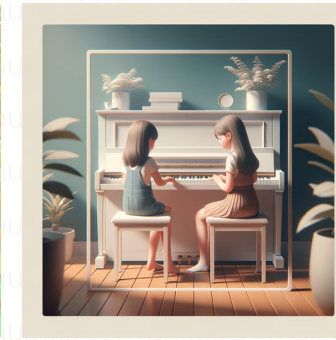

Digital Minimalism

A style in digital art which focuses on simplicity and minimalism, using basic shapes, lines, and colors.

기본 도형, 선, 색상을 사용하여 단순함과 미니멀리즘에 중점을 둔 디지털 아트 스타일입니다.

a cup of coffee

Create an image of a cup of coffee, portrayed in the style of Digital Minimalism. The image should have a square aspect ratio, showcasing a balanced and simple aesthetic characteristic of minimalistic design.

a cute cat

Create a charming image of a cute cat depicted in the style of Digital Minimalism. The cat is sitting comfortably, its fur smooth and glossy. Its eyes are glinting with playful curiosity. Around it is a minimalistic setting with clean lines and a neat, streamlined aesthetic. The image maintains a square aspect ratio.

boy with a basket of fruit

A young boy with a basket full of various fruits seen from a frontal perspective. The design should be in the principles of Digital Minimalism: simplified shapes, a restrained color palette, and limited details. The image should have a square aspect ratio with a balance between the boy and the fruit basket in the composition.

eiffel tower

Create an image of the Eiffel Tower following the style of Digital Minimalism with a clean, straightforward manner emphasizing simplicity. The image should be in a square aspect ratio, which lead to interesting compositional possibilities - a symmetrical balance, a centerpiece or emphasizing the geometric structures.

sunflowers

A square format image showcasing the depiction of sunflowers, encompassing the principles of Digital Minimalism. The ensemble of sunflowers should manifest organic shapes reduced to their simplest forms, with primary colors and clear lines creating a tangible sense of space and division. The background should be minimalistic and allow the focus to be on the sunflowers. Ensure the balance between simplicity in design and delivering strong, compelling visuals resonates throughout the entire composition.

water-lily pond

Visualize a water-lily pond in the style of digital minimalism. The image should feature a serene pond full of blooming water-lilies. The coverage is dense and the surface of the pond is almost completely cloaked in their vibrant green lily pads and their delicate multicolor blossoms. The water is mirror-like, perfectly reflecting the glorious summer sky overhead. There are touches of digital minimalism present in every aspect of the image, with streamlined shapes, bold blocks of color, and a robust sense of space and balance. The image should have a square aspect ratio.

young girls at the piano

An image in the style of Digital Minimalism, featuring young girls at the piano. The scene showcases the simplicity and sophistication of the minimalistic approach, with the girls focused on the musical instrument. The key elements in the scene - the piano, the girls, and their surroundings - embody the minimalistic aesthetics, emphasizing shape, color, and function. The image has a square aspect ratio.