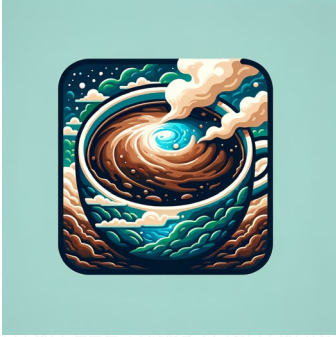

sunflowers

Imagine a dystopian scene featuring sunflowers in a square aspect ratio. The mood is melancholic yet intriguing. The sunflowers' vibrant colors stand out in stark contrast to the surroundings, which are faded and uncanny, embodying the nature of the dystopian world. Desolate ruins or abandoned buildings may form the backdrop, reinforcing the theme. Intermittent cracks and other elements of decay further emphasize the dystopian setting, while the struggling sunflowers embody resilience amid adversity.

water-lily pond

Depict a scene of a water-lily pond with a dystopian atmosphere. The image should have a bleak and gloomy overtone, with elements such as decaying infrastructures captured in the peripherals. Contrast these aged constructions with the subtle beauty of the water lilies thriving amidst the tough environment. The art should have a square aspect ratio.

Earth

Art movement in which landscape and the work of art are inextricably linked.

풍경과 예술 작품이 불가분의 관계에 있는 예술 운동입니다.

a cup of coffee

A square image showcasing a cup of freshly brewed coffee. The steam is rising from the cup, and the ceramic mug reflects the rich, dark brown color of the coffee. The style used should represent the earth - brown tones for the soil and vibrant greens for the foliage, with subtle hints of blue representing water and white for the clouds. Make it look like as if the elements of the earth are converging into the coffee.