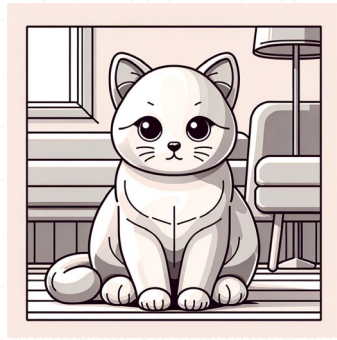

Digital Minimalism

A style in digital art which focuses on simplicity and minimalism, using basic shapes, lines, and colors.

기본 도형, 선, 색상을 사용하여 단순함과 미니멀리즘에 중점을 둔 디지털 아트 스타일입니다.

a cup of coffee

Create an image of a cup of coffee, portrayed in the style of Digital Minimalism. The image should have a square aspect ratio, showcasing a balanced and simple aesthetic characteristic of minimalistic design.

a cute cat

Create a charming image of a cute cat depicted in the style of Digital Minimalism. The cat is sitting comfortably, its fur smooth and glossy. Its eyes are glinting with playful curiosity. Around it is a minimalistic setting with clean lines and a neat, streamlined aesthetic. The image maintains a square aspect ratio.

boy with a basket of fruit

A young boy with a basket full of various fruits seen from a frontal perspective. The design should be in the principles of Digital Minimalism: simplified shapes, a restrained color palette, and limited details. The image should have a square aspect ratio with a balance between the boy and the fruit basket in the composition.

eiffel tower

Create an image of the Eiffel Tower following the style of Digital Minimalism with a clean, straightforward manner emphasizing simplicity. The image should be in a square aspect ratio, which lead to interesting compositional possibilities - a symmetrical balance, a centerpiece or emphasizing the geometric structures.

sunflowers

A square format image showcasing the depiction of sunflowers, encompassing the principles of Digital Minimalism. The ensemble of sunflowers should manifest organic shapes reduced to their simplest forms, with primary colors and clear lines creating a tangible sense of space and division. The background should be minimalistic and allow the focus to be on the sunflowers. Ensure the balance between simplicity in design and delivering strong, compelling visuals resonates throughout the entire composition.

water-lily pond

Visualize a water-lily pond in the style of digital minimalism. The image should feature a serene pond full of blooming water-lilies. The coverage is dense and the surface of the pond is almost completely cloaked in their vibrant green lily pads and their delicate multicolor blossoms. The water is mirror-like, perfectly reflecting the glorious summer sky overhead. There are touches of digital minimalism present in every aspect of the image, with streamlined shapes, bold blocks of color, and a robust sense of space and balance. The image should have a square aspect ratio.

young girls at the piano

An image in the style of Digital Minimalism, featuring young girls at the piano. The scene showcases the simplicity and sophistication of the minimalistic approach, with the girls focused on the musical instrument. The key elements in the scene - the piano, the girls, and their surroundings - embody the minimalistic aesthetics, emphasizing shape, color, and function. The image has a square aspect ratio.