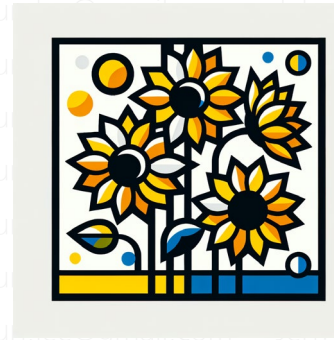

De Stijl

A Dutch artistic movement advocating pure abstraction and simplicity - form reduced to the essentials of geometric forms and primary colors.

기하학적 형태와 원색의 필수 요소로 축소된 형태, 즉 순수한 추상화와 단순성을 옹호하는 네덜란드의 예술 운동입니다.

a cup of coffee

A geometrically abstract representation of a cup of coffee illustrated in the style characterized by primary colors, straight lines, squares and rectangles, similar to the artistic concepts seen in the De Stijl movement. The composition should be balanced and harmonious, favoring a square aspect ratio.

a cute cat

A charming cat encapsulated within the De Stijl artistic movement. This style is marked by its emphasis on abstract aesthetics, basic visual elements such as geometric shapes and primary colors. The cat is vividly depicted using simple geometric forms, in a square aspect ratio.

boy with a basket of fruit

Visualize a young male, of Black descent, holding a basket filled with an assortment of fruits. The scene borrows inspiration from the art movement of De Stijl, characterized by cubistic simplicity, abstraction, and use of primary colors with black and white. The composition holds a square aspect ratio emphasizing the geometrical balance. The boy is seen against a background that is a minimalist assemblage of rectangles and squares, painted with bold primary colors and stark black and white. The effort is to retain the fundamental purity of form consistent with the philosophy of De Stijl movement.

eiffel tower

An image of the Eiffel Tower, depicted with the minimalistic aesthetic, geometric emphasis, and primary color palette associated with the De Stijl artistic movement. The image should have a square aspect ratio, and the Eiffel Tower should be represented using simple, bold lines and shapes in the colors red, blue, yellow, and black on a white background.

sunflowers

Create an image featuring sunflowers depicted in a minimalistic, geometric, and primary color-focused style, reminiscent of the De Stijl artistic movement. The image follows a square aspect ratio.

water-lily pond

A serene and peaceful scene featuring a Water-Lily Pond, portrayed using the aesthetic principles of De Stijl art movement, known for its abstraction, simplicity, and use of primary colors. The composition emphasizes horizontal and vertical lines in a square aspect ratio. The water-lilies float effortlessly on the water surface, under the sky. The scene blends the organic forms of nature with the geometric principles of the De Stijl, making it a unique confluence of the natural and the abstract.

young girls at the piano

Two young girls, one of Caucasian descent and the other of Black descent, gracefully positioned before a piano. One is playing while the other listens attentively, both clearly enjoying the shared musical activity. The scene is rendered in the geometric, simplified style of the De Stijl artistic movement, with a prominent usage of primary colors and vertical and horizontal lines. The composition is in a square aspect ratio, typical of the abstract representation characteristic of the artists from the early 20th century.