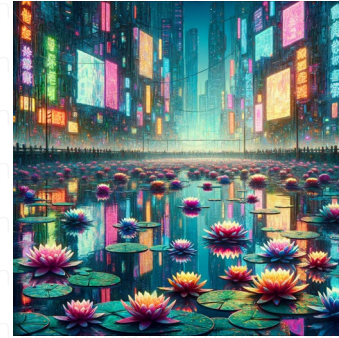

water-lily pond

Generate an image of a tranquil water-lily pond. The pond is filled with floating water lilies, vibrant, liberally scattered in the calm waters. Reflections of neighboring willow trees add to the dream-like quality of the scene. All of this is given a Cubo-Futurist inspiration. Highlight the geometric lines and shapes to recreate the overlap of time and space, a characteristic of this early 20th-century art movement. The entire scene is to be created within a square frame, accentuating the artificial and constructed approach to this natural setting. Use the preferred medium of this era: oil on canvas.

Cyberpunk

Art related to the cyberpunk subgenre of science fiction, characterized by advanced technology and a dystopian society.

첨단 기술과 디스토피아 사회가 특징인 공상 과학 소설의 하위 장르인 사이버펑크와 관련된 예술입니다.

a cup of coffee

Visualize a coffee cup in a square aspect ratio. Frame it in a cyberpunk style, which is typically characterized by dense city landscapes, bright neon lights and high-tech paraphernalia. The design should combine traditional aspects of a coffee cup with futuristic adornments. For instance, there could be lines of neon blue circuitry trailing up the cup, and digital screens displaying various coffee-related functions. The background, though secondary, should hint at a dense, multi-level city under a deep purple sky. The coffee steam could even be playfully visualized as holograms. The overall mood should be edgy and nocturnal.