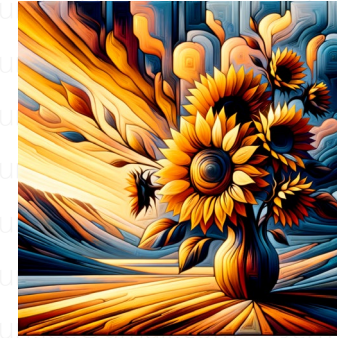

Existential

Art that explores themes of existentialism, such as individuality, freedom, and the nature of existence.

개성, 자유, 존재의 본질 등 실존주의의 주제를 탐구하는 예술입니다.

a cup of coffee

Create an image demonstrating a cup of coffee reflecting themes of existentialism, known for thought-provoking ideas and deep contemplation. The image should be created using a style characteristic of early 20th century art and displayed in a square aspect ratio.

a cute cat

Generate an image featuring a cute cat. The artwork should imbibe elements of existentialism, focusing on themes such as freedom, loneliness, and introspection. The illustration should adopt a square aspect ratio to frame the charming feline's solitary existence.

boy with a basket of fruit

A young male figure, of South Asian descent, can be seen grasping a basket laden with various fruits. The image carries an existential theme showcasing the transient nature of youth and abundance. The composition is conceived with a square aspect ratio to emphasize balance and stability amidst the uncertainties of life.

eiffel tower

A depiction of the iconic Eiffel Tower, employing an existentialist artistic approach, emphasizing meaning, freedom, and existential dread. The image should embrace a square aspect ratio, enhancing the tower's towering stature and architectural details.

sunflowers

A work of art depicting sunflowers, visualized with existential overtones. Consider the qualities of existentialism in the artwork such as elements of struggle, search for meaning, and contemplation. Create the scene composition with a balanced square aspect ratio. Opt for colors that complement the mood of the image, with sunflowers standing out and dominating the scene.

water-lily pond

An interpretation of a water-lily pond featuring elements of the existential art style. This scene showcases a tranquil pond filled with delicate water-lilies floating on the surface under the soft glow of twilight. It captures a sense of solitude and introspection inherent in existential art themes. The setting is further accentuated with a striking mix of strong contrasts and moody tones. Please create this image in a square aspect ratio.

young girls at the piano

An image of two young girls, one South Asian and the other Caucasian, sitting at a grand piano. They are both seriously engaged in an intense practice, fully submerged in the melody they're playing. Their reflections in the piano's glossy surface echo their concentrated expressions. The angle of the image gives a square aspect ratio. Crafted in the style of Existential art with a sense of life's profound beauty despite its hardships, imitating the essence of an oil painting.