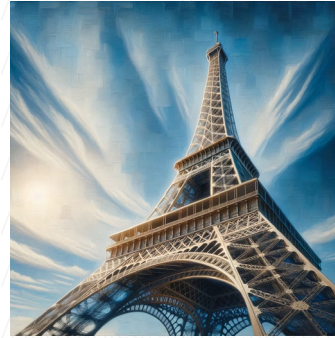

Digital Painting

An emerging art form in which traditional painting techniques are applied using digital tools by means of a computer, a digitizing tablet and stylus, and software.

컴퓨터, 디지털화 태블릿 및 스타일러스, 소프트웨어 등 디지털 도구를 사용하여 전통적인 회화 기법을 적용하는 새로운 예술 형식입니다.

a cup of coffee

An exquisite digital painting of a cup of coffee. It's placed in the center of the composition while the background fades into soft, undefined shapes. The main focus of the painting is the cup of coffee which shimmers with a rich, dark hue against a contrasting lighter surrounding. The creamy foam swirls on the surface of the coffee add a sense of freshness. The square aspect ratio of the creation adds an element of balance, symmetry, and focus. The digital painting style provides it with smooth textures and blended colors, giving it a modern and contemporary feel.

a cute cat

Conjure an image of a delightful and adorable feline, setting in a digital painting style. The artwork should possess a square aspect ratio, providing an equal width and height. The cat should be at the center of the composition, capturing all the intricate details of the feline features including its soulful eyes, soft fur, twitching whiskers, and petite paws. Capture the essence of the animal's endearing nature using the powerful potential of the digital medium. Evoke the sense of immediacy and tactile sensation created by the careful blend of color and texture to result in an appealing and endearing digital art piece.

boy with a basket of fruit

Picture a South Asian boy, around 10 years old, with expressive eyes and a playful grin. He's proudly carrying a large rustic basket brimming with a variety of fresh fruits. Notice the colourful display of fruits: juicy oranges, ripe bananas, vibrant apples, and a few exotic varieties. An illuminating sunlight brightens the scene, casting intricate shadows and enhancing the colors. The style of the image leans towards digital painting, with sharp details and vibrant hues, all captured in a square aspect ratio.

eiffel tower

A beautifully detailed digital painting of the iconic Eiffel Tower, seen from a ground view, reaching up towards a sky of serene blues and whites. Its intricate iron lattice work is crisply portrayed in a scale-like pattern, with the soft sun casting gentle shadows. This image is in a square aspect ratio.

sunflowers

A square aspect ratio digital painting depicting vibrant sunflowers. Features include plump, golden-yellow petals surrounding circular cinereous centers studded with black seeds. The sunflowers stand tall on green, sturdy stalks surrounded by broad, leafy green foliage. The background captures shades of the blue sky flirting with the wisps of white clouds. Sunlight diffuses through the scene, casting warm light and illuminating the beauty of the sunflowers.

water-lily pond