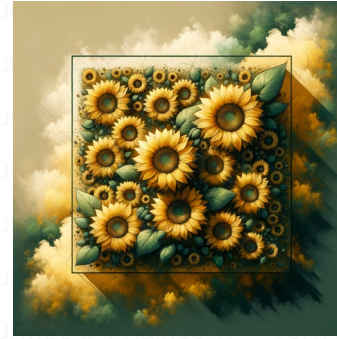

Eco-Art

Art that is concerned with ecology and environmental issues, often aiming to raise awareness or provoke action.

생태 및 환경 문제와 관련된 예술로, 종종 인식을 제고하거나 행동을 유발하는 것을 목표로 합니다.

a cup of coffee

Generate an image featuring a cup of coffee, invoking the principles of Eco-Art. The image should comprise materials and elements inspired by nature, emphasizing on recycling and ecology. This piece of artwork should have a square aspect ratio.

a cute cat

Create a charming image of a cute cat designed in the Eco-Art fashion. This artwork should maintain a square aspect ratio, highlighting the optimal balance between aesthetic appeal and environmental sustainability. Ensure that the Eco-Art style is manifested through the incorporation of natural, eco-friendly elements and a clear sense of respect for nature, with a visually appealing combination of colors and patterns that reflect the feline's allure and charisma.

boy with a basket of fruit

A young Caucasian boy gracefully holding a basket full of colorful fruits. He is standing in a lush natural setting, representing Eco-Art style. The suggested format is a square aspect ratio, which emphasizes balance and harmony, mirroring the boy's peaceful interaction with nature.

eiffel tower

An Eco-Art inspired depiction of the Eiffel Tower in Paris. The tower is made of natural materials such as wooden branches, green leaves, and blooming flowers in a variety of colours. The scene is set in a square aspect ratio, with blue skies in the background.

sunflowers

Imagine a square composition dominated by a cluster of sunflowers. The style follows the principles of eco-art, encompassing sustainability, environmental awareness, and harmony with nature. The vibrant yellows of the sunflowers contrast with the earthy browns and greens of their stems and the surrounding environment, all rendered with mindful consideration of natural shapes and textures.

water-lily pond

A tranquil image of a Water-Lily Pond with a square aspect ratio, depicted in the tradition of Eco-Art. The scene is filled with vivid green lily pads floating on placid water, dotted with vibrant blooming water lilies of various colors - pinks, whites, and vivid yellows. A reflection of the sky above shimmers on the surface of the pond, while subtle hints of aquatic life are visible beneath the surface. The surrounding banks are lush with flora, creating a charming panorama that exudes the beauty of nature.

young girls at the piano

Two young girls situated next to a grand piano, engrossed in a melody. They seem to be practicing, with one handling the keys and the other attentively observing. The surroundings are minimalist, reflecting Eco-art-inspired principles with the usage of earth tones, sustainable materials, and nature-inspired patterns. The entire image fits a square aspect ratio, with a serene and harmonious balance prevailing across the composition. An air of gentleness and sustainable living permeates the scene.