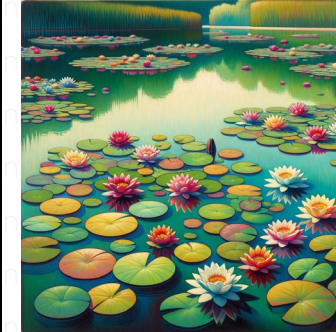

Contemporary

Art that has been produced at the present period in time, reflecting current culture, society, and politics.

현재의 문화, 사회, 정치를 반영하여 현재 시점에 제작된 예술 작품입니다.

a cup of coffee

Generate a square aspect ratio image of a cup of coffee in a minimalist, abstract and bold style, comparable to the modern art movement, primarily employing the medium of acrylic paints.

a cute cat

Imagine a cute cat, depicted using a contemporary artistic approach from before 1912, featuring simplified forms, bold colors, and strong lines. The image should maintain a square aspect ratio. Please ensure the cat's adorable qualities are accentuated, perhaps include its bright, round eyes, soft, fluffy fur, and cute, curled tail, all set against a subtly textured background.

boy with a basket of fruit

A young boy is seen with a neatly filled basket of assorted, vibrant fruits. Rich, sun-ripened apples, bananas, and oranges give a burst of color, while the contour of the fruits creates a well-contrasted appearance against the rustic woven basket. The boy is dressed modestly, with a kind and innocent expression on his face. His eyes fascinate, holding a world of curiosity and wonder. The art style leans towards the modern aspects, exhibiting a striking balance of minimalism and detail, with warm tones and a square aspect ratio finishing the frame. The scene is wonderfully relatable, capturing a small, everyday moment in life.

eiffel tower

Eiffel Tower, in an abstract manner with vibrant color contrasts and uneven geometric shapes reflecting the essence of early 20th-century modernist styles, maintaining a square aspect ratio. The key elements that define this style are the use of asymmetry, emphasis on the structure itself, and distortion of traditional forms. The scene would be depicted using the primary medium of early 20th-century modernist artists - oil paint.

sunflowers

A square art composition featuring sunflowers. This image is to be rendered in the style of modern art, which often uses unhindered lines, abstraction, and a broad color palette. The scene should focus on the sunflowers with an emphasis on their vibrant yellow petals, the dark, textured centers, and long, curvy green stalks.

water-lily pond

A tranquil scene showing a pond filled with water lilies. The pond is of a square aspect ratio, complimenting its structured yet organic beauty. The water surface is a vibrant palette of greens and blues reflecting the sky above. Clustered, brightly colored water lilies float peacefully on the water, infusing the image with a sense of serenity and calm. The overall style is reminiscent of the Modernist art movement, using simple lines and geometric shapes to show the natural beauty of the scene. The medium used is oil on canvas, adding depth and texture to the scenes.

young girls at the piano