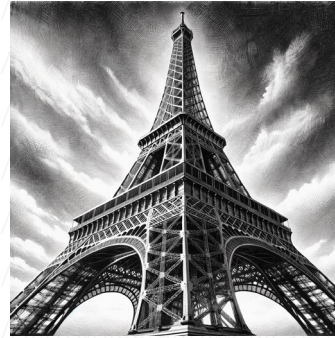

Ink painting

Art made with ink, often characterized by fluid, expressive lines and a focus on brushwork and shading.

수묵으로 만든 예술은 대개 유연하고 표현력이 풍부한 선과 붓놀림과 음영에 중점을 두는 것이 특징입니다.

a cup of coffee

A square image of a coffee cup, styled to resemble a traditional ink painting. The cup should be shown in deep blacks and greys, with the fluidity and spontaneity indicative of ink painting. The background is faded into whites, with careful attention to the gradient and subtlety of tones. The smoky steam rising from the hot beverage adds a dynamic element to the still composition.