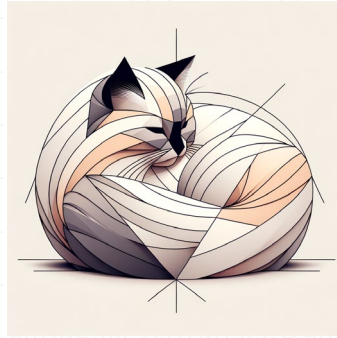

Geometric Minimalism

An art style that emphasizes minimalism and the use of simple geometric shapes and forms.

미니멀리즘과 단순한 기하학적 모양과 형태를 강조하는 아트 스타일입니다.

a cup of coffee

Create a vibrant image of a cup of coffee embracing Geometric Minimalism. The scene should be composed primarily of simple geometric shapes, colored with a palette of subdued, minimalist hues. The focal point is the coffee cup, placed in an aesthetically pleasing manner in accordance with the principles of minimalism. The design should take advantage of a square aspect ratio, providing an equal visual weight for the horizontal and vertical dimensions. Given the nature of geometric minimalism, the cup and any other elements should be stylistically reduced to their simplest, most essential forms.

a cute cat

Imagine a captivating image, with a cute cat as the main subject. The cat, with its fluffy tail curled gracefully around itself, rests peacefully. The style is Geometric Minimalism with clean and simple lines highlighting the feline's features. The color palette is subtle, calling to mind the elegance of a streamlined modern aesthetic. The dynamic arrangement creates a refreshing contrast between the soft curves of the cat and the crisp geometric elements. The aspect ratio should be square, emphasizing the symmetrical minimalistic nature of the image.

boy with a basket of fruit

Imagine a scene where a young South Asian boy is standing with a basket full of vivid and colorful fruits. The image is designed in a Geometric Minimalism style, emphasizing simple shapes and clean lines. The background is uncluttered, focusing all attention on the boy and his basket. The color palette is a mix of cool and warm tones, harmoniously blending together. The image has a square aspect ratio.

eiffel tower

View of the Eiffel Tower depicted in a Geometric Minimalist style, focusing on the straight lines and simple shapes that define this landmark. The image should emphasize the square aspect ratio, adding a unique perspective to the iconic tower.

sunflowers

Imagine a piece of geometric minimalistic art. The entire composition adheres to a square aspect ratio. In this art piece, the main focus is on the portrayal of sunflowers. Visualise the sunflowers as simplified geometric shapes, retaining their essential characteristics, yet depicted using only basic forms and unified color schemes. Look for a balance between simplicity and recognizability.

water-lily pond

Visualize a pond brimming with water-lilies featuring a simplistic, abstract geometric design. The colors should be minimized to a few essential hues, showcasing the core principles of Geometric Minimalism. The entire composition should fit within a square aspect ratio, prioritizing balance and symmetry. Subtle gradations of colors should reveal the lily pads and flowers, all rendered through geometric forms.

young girls at the piano