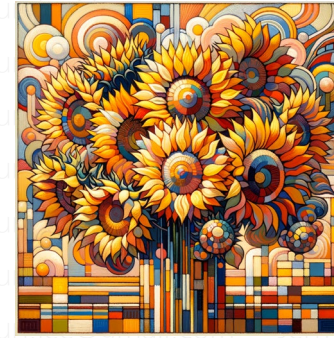

Cool School

A term often associated with a group of artists known for their cool, impersonal, and minimalist works.

쿨하고 비인격적이며 미니멀한 작품으로 유명한 아티스트 그룹과 관련된 용어입니다.

a cup of coffee

A square aspect ratio image of a cup of coffee. The image should embody three main characteristics that define the Cool School style: abstract, loose, and bold contrast. The primary medium should reflect that of lithography.

a cute cat

A lovely and adorable kitten depicted in a colorful, vibrant, and whimsic style that may be associated with animated children's content. This image should maintain a square aspect ratio.

boy with a basket of fruit

A young boy with a basket full of vibrant and diverse array of fruits. He is pictured in a simplistic, minimalist style that bears close resemblance to the Cool School art movement, characterized by its emphasis on restrained color application, focus on flat shapes, and a tendency towards non-objectivism. The composition of the image is designed to fit a square aspect ratio, creating a sense of balance and symmetry.

eiffel tower

Draw an image of the Eiffel Tower with a square aspect ratio. Please emulate a style characterized by minimalistic simplicity, bold pigmentation, and distinct geometric shapes, similar to the artistic movements predating the 20th century like Impressionism, while predominantly using bold and vibrant colors.

sunflowers

A square aspect ratio artwork depicting sunflowers. The style should reflect three key attributes of the Cool School art, which includes abstract expressionism, bold colors, and unconventional forms. Please leverage a blend of media that was common during the mid-20th century American Art, such as painting with oil or acrylic.

water-lily pond

Depiction of a serene water-lily pond with symmetrical layout and balanced composition, a buzz of tiny aquatic insects hovering above the submerged aquatic roots. The canvas is filled with bright, vibrant colors representing the Cool School style. Primary elements include floating lily pads with delicate pink water lilies, clear azure water showcasing the reflective qualities of the waterscape and soft, shadowy patches indicating the depth. Floating foliage creates visible texture on the water surface. All of this is presented with a square aspect ratio.

young girls at the piano

Two young girls sitting at a piano, engaging in delightful music lessons. The style should incorporate the key aspects of the 'Cool School' art movement like minimalism, geometric shapes, and bold colors. Pay special attention to the square aspect ratio of the image. The piano is a grand one, black and polished to perfection. One girl, Hispanic and with curly brown hair, is joyfully pressing the keys, while the other one, a Caucasian girl with straight blonde hair, is eagerly holding a music sheet, assisting her friend. The background wall is decorated with playful geometric patterns, employing vibrant colors.