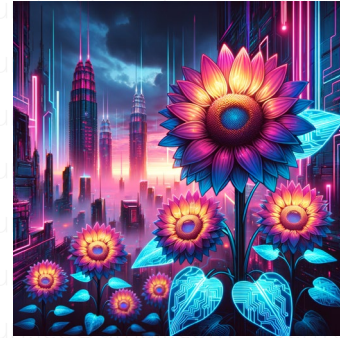

Cyberpunk

Art related to the cyberpunk subgenre of science fiction, characterized by advanced technology and a dystopian society.

첨단 기술과 디스토피아 사회가 특징인 공상 과학 소설의 하위 장르인 사이버펑크와 관련된 예술입니다.

a cup of coffee

Visualize a coffee cup in a square aspect ratio. Frame it in a cyberpunk style, which is typically characterized by dense city landscapes, bright neon lights and high-tech paraphernalia. The design should combine traditional aspects of a coffee cup with futuristic adornments. For instance, there could be lines of neon blue circuitry trailing up the cup, and digital screens displaying various coffee-related functions. The background, though secondary, should hint at a dense, multi-level city under a deep purple sky. The coffee steam could even be playfully visualized as holograms. The overall mood should be edgy and nocturnal.

a cute cat

A visually striking rendition of a cat, encapsulating elements of the Cyberpunk genre. This vibrantly charismatic feline is enveloped in fallout neon hues, its fur dancing with holographic undertones. It's lounging casually, striking an effortless pose, within a square format. Futuristic elements like digital patterns and sleek technology are softly woven into the backdrop and foreground, subtly hinting at advanced machinery and a highly digitized world. This cat, with its unfathomable personality etched into its eyes, cements itself as an unconventional and beloved hero in its technologically-dystopian home.

boy with a basket of fruit

Generate a picture of a South Asian boy with futuristic clothes. He holds a neon-lit basket full of glowing fruit. The style should be distinctly Cyberpunk with bold, bright colors against a dark backdrop. The canvas should note a square aspect ratio, with towering digital billboards and monolithic skyscrapers in the background to add the feeling of a dense, high-tech city.

eiffel tower

Visualize the iconic Eiffel Tower in a dystopian futuristic setting reminiscent of the cyberpunk genre. Highlight the characteristic neon lights, towering megabuildings, and technologically-advanced elements against a square aspect ratio. Paint the sky with hues of purples and blacks, while the Eiffel Tower stands brilliantly lit amidst the dark cityscape. Incorporate elements like neon billboards, futuristic vehicles, and a mix of digital and physical structures to reflect the complex, high-tech society of cyberpunk lore.

sunflowers

Generate an image of sunflowers presented in a cyberpunk aesthetic, characterized by futuristic technology, dystopian cityscape elements, and a vibrant neon color scheme. The image should have a square aspect ratio, incorporating details like digital circuitry patterns on the sunflower petals, holographic leaves, and perhaps a backdrop of towering, neon-lit skyscrapers beneath a dark, smoggy sky. Please ensure all details, including light sources and reflections, maintain the cyberpunk aesthetic.

water-lily pond