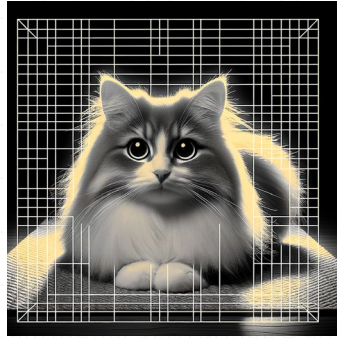

Light and Space

An art movement related to minimalism that focuses on the perception of light within a created space.

미니멀리즘과 관련된 예술 운동으로, 창조된 공간 내에서 빛에 대한 인식에 초점을 맞추고 있습니다.

a cup of coffee

Create an image of a square-shaped cup of coffee using the fundamentals of the 'Light and Space' art movement. Focus on invoking the surreal sense of spatial depth, light-infused ambience, and emotional tranquility. Utilize the elements of geometry and optical illusion to visually hint at the square aspect ratio of the cup itself.