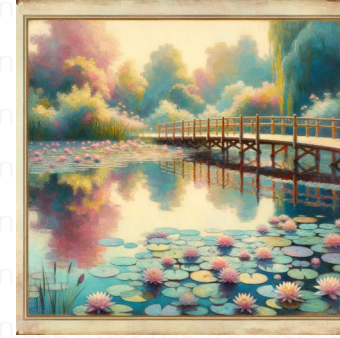

Intervention

An art form that is a part of a public space or the environment and invites audience interaction.

공공 공간이나 환경의 일부로서 관객의 상호작용을 유도하는 예술 형식입니다.

a cup of coffee

Generate an image of a steaming cup of coffee, depicted with vivid colors, fragmented and distorted forms, and dramatic contrasts. This image should be reminiscent of the artistic movement that dominated the early 20th century and associated with dynamic, abstract styles. The image should be in a square aspect ratio.

a cute cat

A charming feline pet with a blend of realism and abstraction, staying within a square aspect ratio. The whiskered creature showcases an adorable demeanor, its fur displaying an array of soothing colors. The backdrop complements the feline's aesthetics, adding to the overall composition. Capture the cat's character and disposition whilst emphasizing the emotions conveyed through its eyes.

boy with a basket of fruit

A young South Asian boy posed with a basket brimming with a colorful array of fruit. The style of the image is reminiscent of an artistic intervention, combined with the idealistic elements of classical paintings. The composition is to be set in a square aspect ratio, to enhance focus on the subject.

eiffel tower

A square aspect ratio image of the Eiffel Tower. The scene has a mysterious and unexpected element that embodies characteristics synonymous with Intervention. Use a monochromatic scheme to capture the strange and surreal, just like in artworks between the mid-16th and full 17th century. The medium used should be oil on canvas.

sunflowers

A field filled with tall and vibrant sunflowers, captured in the mood of a dramatic and sentimental early 20th-century painting. The canvas should have a square aspect ratio.

water-lily pond

A serene water-lily pond with pastel colors radiating tranquility and beauty, capturing the charm of the calm reflections on the water surface. A wooden footbridge gently curves across the scene, providing a delicate interplay of structure and nature. This is encased within a square frame, drawn in a style reminiscent of the classic impressionistic movement. Depict subtlety in color variations, dominance of light, and fine brushstrokes common in oil painting.

young girls at the piano

Two young girls, one Caucasian and one Hispanic, sitting at a grand piano. They are both wearing dresses fitting for a classical concert. The piano is outlined by the rich hues of mahogany and ivory keys, with sheet music laid open on its stand. The room around them is filled with the soft, atmospheric glow of late afternoon light filtering in through a nearby window. This scene is reminiscent of paintings from the Renaissance era, with its focus on humanism, intricate details, & use of atmospheric perspective. The format is a square aspect ratio.