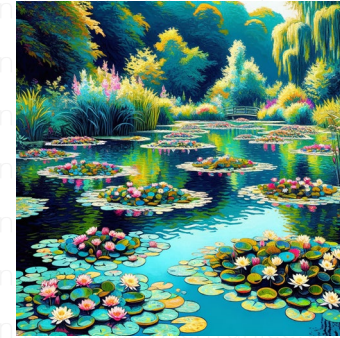

Generative

Art that in whole or part has been created with the use of an autonomous system, such as algorithms.

전체 또는 일부가 알고리즘과 같은 자율 시스템을 사용하여 만들어진 예술품입니다.

a cup of coffee

A square aspect ratio image of a cup of coffee expressed through a generative art style characterized by intricate patterns and digital elegance

a cute cat

Digitally crafted image of an endearing feline nestled comfortably, composed with a square aspect ratio. The feline's fur is imagined as a tapestry of vibrant colors and whimsical patterns, adding to its charm. The art style is reminiscent of algorithmic or generative art, with effects suggesting that the image was created progressively, layer by layer.

boy with a basket of fruit

A young Middle Eastern boy with a basket full of various fruits. The image is executed in a generative style, with an emphasis on digital aesthetics and algorithmic patterns. The overall shape and structure of the image are to conform to a square aspect ratio.

eiffel tower

Create a square aspect ratio image of the Eiffel Tower in Paris, emphasizing abstract features, use of geometric shapes, and innovatively incorporating elements of randomness, much like the generative art would.

sunflowers

A square aspect ratio image depicting a vibrant field of sunflowers, making use of procedural generation techniques to create unique patterns and designs within the flowers and their surroundings.

water-lily pond

Generate an image of a tranquil pond filled with beautiful water-lilies. The color palette should be vibrant and full, with aquatic plants emerging from the water, forming a natural bridge on the surface of the serene water body. This depiction should carry a distinct abstract edge, reminiscent of the early 20th-century arts, yet it should still be uniquely its own entity. The visualization of this scene should be in a square aspect ratio.

young girls at the piano

Two young girls, an East Asian one and a Caucasian one, sitting at a piano in a domestic setting. The East Asian girl is gracefully pressing the keys while the Caucasian girl is carefully reading the sheet music. In their eyes, you can see the deep concentration and shared joy of creating music. The scene is designed with the aesthetics and visual elements of generative art that play with colors and geometrical forms, creating an interesting visual contrast between the traditional scene and contemporary art style. The image should have a square aspect ratio.