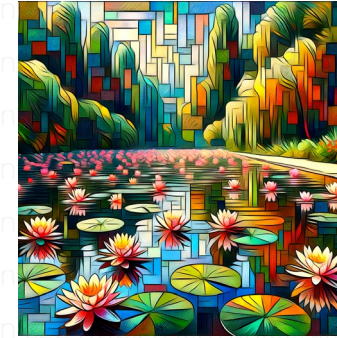

Cubism

A style developed by Pablo Picasso and Georges Braque, featuring fragmented objects and multiple viewpoints.

파블로 피카소와 조르주 브라크가 개발한 스타일로, 조각난 물체와 다양한 시점이 특징입니다.

a cup of coffee

A geometrically complex scene showing a cup of coffee, inspired by the bold shapes, multifaceted perspectives, and disjointed forms found in the early 20th-century Cubist movement, primarily done in oil paint. Maintain a square aspect ratio for the image.

a cute cat

Generate an image of an adorable cat, presented in the artistic movement associated with early 20th-century art particularly noticeable for its geometric shapes and block-like simplicity. The picture should have a square aspect ratio, maintaining equal length in both dimensions.

boy with a basket of fruit

Produce an abstract, fragmented, and geometrically complex image, which harks back to the aesthetics of the early 20th-century Cubism movement. The centerpiece of the image should be a young boy, perhaps between the age of 8-12, of South Asian descent. His hair should be black, worn short and messy. He wears simple clothes, possibly a loose tunic and pants of muted, earthy colors. In his hands, he cradles a basket, heavy and abundant with assorted fruits. The whole scene should be depicted in a square aspect ratio, emphasizing the continuity and balance of its content.

eiffel tower

Create an image of the Eiffel Tower. Capture it using elements of geometric abstraction, flat two-dimensional artworks, and multiple perspectives—key aspects of the Cubism movement. Also, ensure that the artwork has a square aspect ratio.

sunflowers

Create an image that captures the essence of sunflowers using a Cubist approach. The geometric forms should interact in such a way that they give the impression of being viewed from different angles simultaneously. Use bold, simplified colors and avoid details often found in traditional sunflower paintings like single petal strokes. The composition should be square in aspect ratio, capturing the entirety of the sunflowers within its confines.

water-lily pond

Depict an image of a Water-Lily Pond employing the key aspects of the Cubism style, which is characterized by the use of multiple perspectives, fragmented geometry, and simplified lines and shapes. Let the image have a square aspect ratio, reflecting all the elements of Cubism in the intriguing scene. The water lilies should be scattered across the pond. They are seen from different perspectives, creating a sense of movement and dynamism, combined with vibrant colors and bold lines to recreate the effect of Cubism. The scene incorporates all the hallmarks of Cubism like flattened three-dimensional space and boldly simplified forms.

young girls at the piano

Two young girls sitting by a square-shaped piano, depicted in the style of early 20th century cubism which emphasizes abstract forms, simplified geometric shapes, and an interplay of planes. One girl, of Hispanic descent, is carefully placing her fingers on the keys, while the other girl, of Middle-Eastern descent, attentively watches.