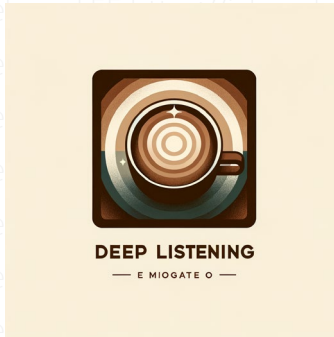

Deep Listening

A practice of listening in a deep, attentive, and conscious way to enhance understanding and enjoyment of sound.

소리에 대한 이해와 즐거움을 높이기 위해 깊고 세심하며 의식적인 방식으로 듣는 연습입니다.

a cup of coffee

Create an image that captures the essence of deep listening, embodied in a square aspect ratio image of a cup of coffee. The image should reflect tranquility, absorption, and focus - key aspects often associated with deep listening. Use earthy tones and soft gradients to evoke a sense of connection and contemplation.

a cute cat

A visually appealing feline composition with a square aspect ratio, highly reminiscent of the contemplative, meditative, and serene elements found in Deep Listening philosophy. The cat is shown in softened colors, incorporating elements of ambient sound and acoustic ecology radiating a sense of peaceful tranquility.

boy with a basket of fruit

A young male child of Hispanic descent, perched in a serene setting, holding a wicker basket abundant with a colorful array of fresh fruit, like oranges, apples, and grapes. The image should resonate with the key elements of deep listening - focus, tranquility, and mindfulness. The environment around the boy could be filled with soft, muted tones and fuzzy abstract forms, capturing the absorbing nature of intense listening. The styling should hint towards the aesthetics seen in old oil paintings. Ensure a square aspect ratio.

eiffel tower

An image showcasing the Eiffel Tower with influences from deep listening characteristics, giving emphasis to open, immersive and auditory sensations. The image should maintain a square aspect ratio, focusing equally on proportions of height and width. The tower itself should be elaborately detailed, symbolizing the complexity and depth of sound we perceive during deep listening. The elements surrounding the structure should be arranged in a way that exemplifies the wide-ranging and expansive tonal landscape resonating from the ideology of deep listening.

sunflowers

Compose a serene image of sunflowers set in a square aspect ratio. Draw from the principles of 'Deep Listening' where careful attention is given to even the subtlest of natural details. Focus on the relationship between the flowers, their surrounding environment, and the viewer, utilizing natural colors, light and shadows to direct the viewer's engagement with the image. The depicted scene should promote a sense of tranquility and deep observation.

water-lily pond

Recreate the serene landscape of the Water-Lily Pond. Remember to use deep, tranquil blues and calming greens. Make sure to ensure the artist's distinct focus on reflective surface of the water and bright highlights of the lily pads. Include sufficient detail to showcase the quiet stillness of the pond and the peaceful harmony with nature. The final output should be a square aspect ratio.

young girls at the piano