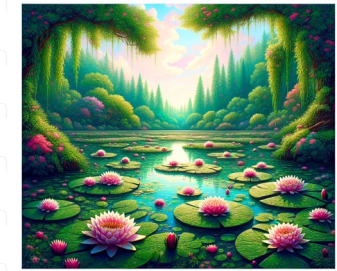

Feminist

A movement that aims to present a feminist perspective in art, often through the presentation of female experience.

여성 경험의 표현을 통해 예술에 페미니즘적 관점을 제시하는 것을 목표로 하는 운동입니다.

a cup of coffee

Create an image depicting a cup of steaming coffee. Use the visual elements and techniques associated with traditional mediums and concrete, muted color palettes. Aim for thick line work and loose ends, and incorporate symbolism, abstraction, and personal iconography as seen in early 20th century art movements. Keep the aspect ratio square.

a cute cat

A square aspect ratio artwork of a cute cat, created with strong bold colors, that invokes a sense of empowerment and equality to symbolize the feminist movement. The artwork should not mimic any specific artist, but rather convey a sense of strength and determination commonly associated with feminism.

boy with a basket of fruit

A young boy holding a basket filled with assorted fruits. The image reflects a feminist approach, showcasing the boy in a nurturing and caring role traditionally associated with femininity. The composition of the image is arranged to fit a square aspect ratio.

eiffel tower

Imagine the iconic Eiffel Tower in an abstract manner influenced by themes central to the Feminist art movement. The tower is seen as a symbol of empowerment, overlaid with elements such as vibrant colors, bold shapes, and expressive lines. The scene should scream strength and liberty, projecting an atmosphere of gender equality and female empowerment. The Eiffel Tower is steel-colored, with atmospheric lights shimmering against twilight skies. Please generate this image in a square aspect ratio.

sunflowers

A depiction of an array of sunflowers, demonstrating strong, bold, emotive qualities that are reminiscent of the feminist art movement. The image should be in a square aspect ratio. Use thick, textured brushstrokes in oil paint where colors are vibrant and bold, to encapsulate the energy and confrontational attitude often found in feminist art.

water-lily pond

A serene water-lily pond, embracing a vivid view of floating water-lilies on the calm surface. Around the pond, lush green foliage sprawls encompassing abundance of life. This image evokes a sense of harmony and balance, depicting nature's beauty in all its true essence. The description is influenced by feminist perspective, highlighting nature as a symbol of nurturing, strength, and resilience. The image holds a square aspect ratio.

young girls at the piano

An image that portrays two young girls seated side by side at a grand piano. They are deeply engrossed in their collaboration, with one girl's fingers poised over the ivory keys, ready to create a sweet harmony, while the other girl attentively peruses the sheet music propped up on the piano stand. The surrounding room is comfortable, yet ambient, hinting of a home filled with culture and love for music. The image is filled with empowering connotations of Feminism, celebration of young girls' capabilities. This picture is presented in a square aspect ratio.