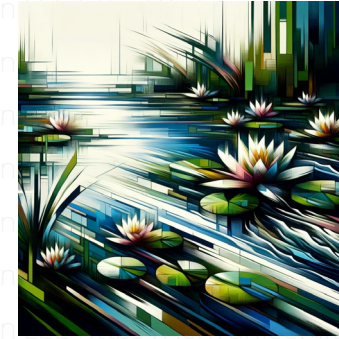

Futurism

Emphasized speed, technology, youth, and violence, and objects in motion.

속도, 기술, 젊음, 폭력, 움직이는 물체 등을 강조했습니다.

a cup of coffee

Generate an image of a cup of coffee, conceptualised with the key Futurism traits of dynamism, speed, and technology. The artwork should emphasis the energy inherent in modern life, with distorted perspectives, and fragmented forms. But remember that the picture should have a square aspect ratio. The artistic medium used could be reminiscent of pre-1912 works, with the primary medium being oil on canvas.

a cute cat

Generate an image of a cute cat inspired by the movement of Futurism, known for its focus on speed, technology, and objects in motion. The image should take on a square aspect ratio. The cat should appear animated in a dynamic pose, as if embodying the energy and movement characteristic of this early 20th-century European avant-garde art movement. The emphasis should be on the strong, rhythmic, and dynamic lines to depict the feline figure.

boy with a basket of fruit

A visual representation of a young male figure, perhaps of Hispanic descent, holding a basket brimming with an assortment of fruit. The scene should be depicted in the artistic style closely related to the Futurism movement. The overall dynamism, emphasis on movement, and sense of energy distinctive to this era should be clearly visible. The colors used should be vivid and striking. Make sure the canvas is square in shape.

eiffel tower

The Eiffel Tower as envisioned through the lens of Futurism. The iconic structure stands tall, a symbol of human achievement and technical progress. Its lines are distorted and moving to mimic the dynamism of the style. The image is enclosed within a square aspect ration, fostering a sense of balance and symmetry, while the color scheme is vibrant yet carefully controlled to maintain focus on the Eiffel Tower.

sunflowers

Imagine a redesign of a classic still life painting but with a twist. Instead of a traditional approach, let's use the fast-paced and dynamic principles of the Futurism art movement, which was known for its fascination with speed, technology, and urban life. The scene features sunflowers as the main subject, but the petals and leaves are elongated and repeated, creating a sense of movement and rhythm, just like a Futurist painting. To enhance the surrealism and challenge traditional perspectives, let's set this image in a square frame. The contrasting colors and sense of motion should give an exciting and modern look to this classical theme.

water-lily pond

A water-lily pond interpreted through the visually dynamic and kinetic lens of Futurism. The pond is alive with movement, possibly with lilies and aquatic life presented as overlapping, rapid sequences in a square aspect ratio. The soothing water and serene lilies are conveyed dynamically with a sense of speed and momentum, using angular geometric forms.

young girls at the piano