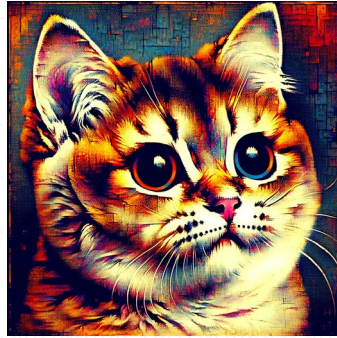

Guerilla

Unauthorized public art, often with a political or social message, that is made and left in secret.

정치적 또는 사회적 메시지를 담은 승인되지 않은 공공 예술 작품이 제작되고 비밀리에 남겨지는 경우가 많습니다.

a cup of coffee

A square portrait of a cup of coffee using a gritty, unconventional, and Street Art-inspired style. The image should capture the atmosphere of underground creativity similar to those seen in the works from before 1912, primarily using the medium of aerosol paint.