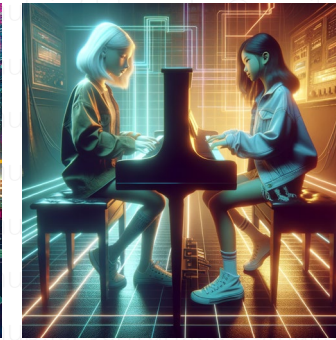

Feminist Cyberpunk

Art that combines feminist themes with the cyberpunk genre, focusing on women's roles and identities in a high-tech, dystopian future.

페미니즘 주제와 사이버 펑크 장르를 결합한 예술로, 첨단 기술의 디스토피아적 미래에서 여성의 역할과 정체성에 초점을 맞춥니다.

a cup of coffee

Visualize a square image of a cup filled with steaming hot coffee. It's designed with elements often found in futuristic cyberpunk aesthetics. Further enhance this visual decoration with an emphasis on feminist attributes - use symbols and iconography that stand for gender equality and women empowerment. The cup's structure should appear advanced and technologically state-of-the-art, embodying the setting of a high-tech, low-life society. Use vibrant, luminescent colors - primarily neon blues, purples, and greens, contrasted against a dark noir background for dramatic effect. Make sure to hold the 'square' aspect ratio in mind during creation.

a cute cat

Generate an image of an adorable cat that embodies the core principles of Feminist Cyberpunk. This unique cat should amalgamate the essence of futuristic ideals, female empowerment and high-technology into its being. The visual representation should be gritty yet vibrant, with a strong emphasis on digital and cybernetic elements, injecting a sense of groundbreaking rebellion against traditional patriarchal norms. Please ensure the image is shaped to a perfect square aspect ratio.

boy with a basket of fruit

A male child of Middle-Eastern descent posing with a basket brimming with an array of exotic fruits. His attire is characteristic of the feminist cyberpunk genre, featuring high-contrast, neon hues, and a mesh of technological and traditional elements. Square aspect ratio, thus offering equal focus on both the subject and his surroundings, contributing to an intrinsically balanced composition.

eiffel tower

Create a blend of modern structural aesthetics and futuristic technology to depict the Eiffel Tower in a square aspect ratio. Invoke elements such as neon illuminations, mechanical components interweaved with the tower structure, interspersed with hints of an empowering social atmosphere typically associated with feminist cyberpunk themes. The Eiffel Tower should still be recognisable amidst these transformative adjustments.

sunflowers

Visualize a square aspect ratio image of sunflowers composed in a vibrant, rebellious and futuristic aesthetic closely aligned with the Feminist Cyberpunk genre. Infuse the image with an ambiance of empowered femininity, intricate technology, and cybernetic elements.

water-lily pond