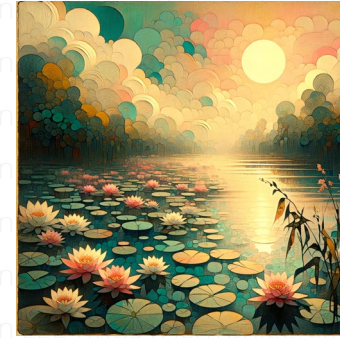

Haptic Music

Music that involves the sense of touch, where vibrations and physical interactions play a key role.

진동과 신체적 상호 작용이 중요한 역할을 하는 촉각과 관련된 음악입니다.

a cup of coffee

Create an image of a cup of coffee, keeping in a modern contemporary design with flowing lines, bright colors, and geometric aesthetic, reflecting the inspiration from digital media and abstract compositions. The artwork should be in a square aspect ratio.

a cute cat

Image a cute, fluffy cat portrayed in a mesmerizing style that blends harmonious colors, dynamic visuals, and rhythmic designs - inspired by the abstract essence found in music and sound. The image should be in a square aspect ratio, evoking a sense of balance and symmetry.

boy with a basket of fruit

A boy carrying a basket filled with various types of fruits. The image should be created in an abstract style that includes visual vibrations or illusions. It resembles the characteristics of Haptic Art Movement, which tends to engage with the viewer's sense of touch and employ textures and patterns. The image should conform to a square aspect ratio.

eiffel tower

Eiffel Tower visualized through an abstract lens incorporating fluid shapes and rhythmic patterns, evoking the sensation of haptic music. The image is organized in a square aspect ratio.

sunflowers

A square image depicting sunflowers rendered through a style capturing the essence of rhythm, harmony, and touch, evoking motions akin to the artistic forms seen before 1912. The image composition offers an interpretation of music in a visual form, emphasizing the rhythm of sunflower petals and the harmony between color and form. The stylistic approach draws inspiration from the principles of pre-1912 art, emphasizing clear lines, balanced composition, and rhythmic repetition, thus, creating a scene with visual rhythm and textural richness that mimics the experiences brought about by tactile and auditory sensations.

water-lily pond

Imagine a Water-Lily Pond, resemblant to an ancient Japanese woodblock print, evoking the emotions of haptic music. The scene encapsulates soft geometric forms, fluid structures, and blocky textures in vibrant colors. The canvas is of a square aspect ratio, hosting the serene portrayal of water lilies floating on a tranquil pond. Atmospheric perspectives deliver depth and richness, recalling an era of old artistic traditions.

young girls at the piano

A square aspect ratio artwork showcasing two young girls engrossed in playing the piano. Their youthful energy and dedication to the music emanating from the piano keys are prominent. This image should evoke a sense of harmony, rhythm, and a tender exploration of melodies, reminiscent of the dynamic interaction and sensorial richness found in haptic music. Capture this scene without referencing any specific contemporary artist or style.