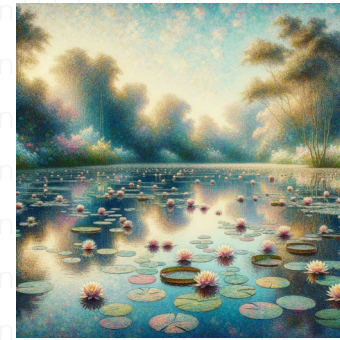

Microsound Music

Music that operates on a microsonic or very short time scale, often dealing with sounds that are smaller than a second.

마이크로소닉 또는 매우 짧은 시간 단위로 작동하는 음악으로, 1초보다 작은 소리를 다루는 경우가 많습니다.

a cup of coffee

A cup of coffee represented through the lens of microsound music. The image is stylistically drawn to reflect the unique features of microsound—intricate, avant-garde, and abstract patterns to depict the sonic features of the music. Its non-musical visual counterpart might feature a combination of minute details, minimalistic and fragmented forms, alluding to the small, barely audible sounds in microsound music. The final image is contained within a perfectly square aspect ratio.

a cute cat

An adorable domestic feline standing at ease. The artistic inspiration for this image comes from Microsound Music - imagine the cat's fur as tiny particles of sound, each one unique. The cat's overall appearance should have a sense of rhythm, just like in an abstract composition of Microsound Music. The color palette is soft and light, with an emphasis on pastel shades. The image is confined within a square aspect ratio.

boy with a basket of fruit

A young Caucasian male holding a basket bursting with fresh, colorful fruits, in the conceptual theme of Microsound Music. The image will have a square aspect ratio, with the boy placed centrally. His expression is peaceful and content, and the background is simple, allowing the focus to remain on the boy and his basket of fruits. Each fruit in the basket is detailed and lifelike, contributing to the overall freshness of the scene. The colors used should reflect the vibrant and intricate nature of Microsound Music.

eiffel tower

An illustration of the Eiffel Tower with square aspect ratio, inspired by the abstract concepts and minimalism often seen in Microsound Music. The image should have a variety of subtle tones and textures, resembling sound frequencies turned into visual pixelations. No human figures or other landmarks should be included, just the architecture of the tower and its intricate design.

sunflowers

Image of sunflowers with the square aspect ratio, visually interpreted in a style inspired by Microsound Music. The image should convey a sense of minimalism, texture variations, and layering. The sunflowers should also exhibit qualities of fragmentation, similar to the granular synthesis present in Microsound Music. Medium: Digital Art.

water-lily pond

Visual interpretation of water-lily pond inspired by the structural aesthetics of Microsound Music. This scene includes a peaceful pond, generously dotted with elegant water lilies floating idly on tranquil water, reflecting a myriad of colors from the sky, trees, and flowers above. All the elements in the scene subtly create similar complexities as found in the intricate compositions of microsound, capturing ephemeral sonic particles, with a granular attention to detail. The image needs to be designed in a square aspect ratio, symbolizing the perfect balance and symmetry in nature and music.

young girls at the piano