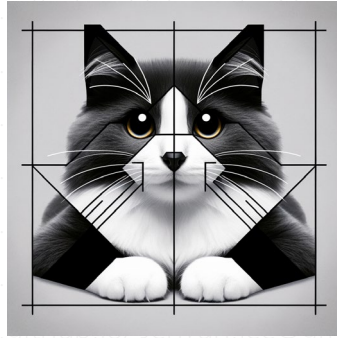

water-lily pond

Imagine a scene where a water-lily pond is depicted with stark angular lines, geometric forms, and a simplified color palette, characteristics reminiscent of the Constructivist Architecture approach. The setting should convey the idea of practicality and function being prioritized over decorative elements, just as in the conceptual building designs of the Constructivist era. The image composition should have a square aspect ratio, perfectly symmetric and balanced.

Constructivist Photography

A style of photography that emerged in the early 20th century, focusing on modernity and the geometric aesthetics of Constructivism.

20세기 초에 등장한 사진 스타일로, 현대성과 구성주의의 기하학적 미학에 중점을 둔 사진 스타일입니다.