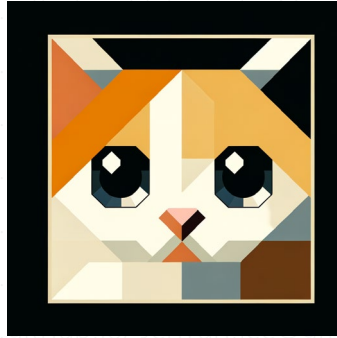

Cubism

A style developed by Pablo Picasso and Georges Braque, featuring fragmented objects and multiple viewpoints.

파블로 피카소와 조르주 브라크가 개발한 스타일로, 조각난 물체와 다양한 시점이 특징입니다.

a cup of coffee

A geometrically complex scene showing a cup of coffee, inspired by the bold shapes, multifaceted perspectives, and disjointed forms found in the early 20th-century Cubist movement, primarily done in oil paint. Maintain a square aspect ratio for the image.

a cute cat

Generate an image of an adorable cat, presented in the artistic movement associated with early 20th-century art particularly noticeable for its geometric shapes and block-like simplicity. The picture should have a square aspect ratio, maintaining equal length in both dimensions.

boy with a basket of fruit

Produce an abstract, fragmented, and geometrically complex image, which harks back to the aesthetics of the early 20th-century Cubism movement. The centerpiece of the image should be a young boy, perhaps between the age of 8-12, of South Asian descent. His hair should be black, worn short and messy. He wears simple clothes, possibly a loose tunic and pants of muted, earthy colors. In his hands, he cradles a basket, heavy and abundant with assorted fruits. The whole scene should be depicted in a square aspect ratio, emphasizing the continuity and balance of its content.

eiffel tower

Create an image of the Eiffel Tower. Capture it using elements of geometric abstraction, flat two-dimensional artworks, and multiple perspectives—key aspects of the Cubism movement. Also, ensure that the artwork has a square aspect ratio.

sunflowers

Create an image that captures the essence of sunflowers using a Cubist approach. The geometric forms should interact in such a way that they give the impression of being viewed from different angles simultaneously. Use bold, simplified colors and avoid details often found in traditional sunflower paintings like single petal strokes. The composition should be square in aspect ratio, capturing the entirety of the sunflowers within its confines.

water-lily pond

Depict an image of a Water-Lily Pond employing the key aspects of the Cubism style, which is characterized by the use of multiple perspectives, fragmented geometry, and simplified lines and shapes. Let the image have a square aspect ratio, reflecting all the elements of Cubism in the intriguing scene. The water lilies should be scattered across the pond. They are seen from different perspectives, creating a sense of movement and dynamism, combined with vibrant colors and bold lines to recreate the effect of Cubism. The scene incorporates all the hallmarks of Cubism like flattened three-dimensional space and boldly simplified forms.

young girls at the piano

Two young girls sitting by a square-shaped piano, depicted in the style of early 20th century cubism which emphasizes abstract forms, simplified geometric shapes, and an interplay of planes. One girl, of Hispanic descent, is carefully placing her fingers on the keys, while the other girl, of Middle-Eastern descent, attentively watches.