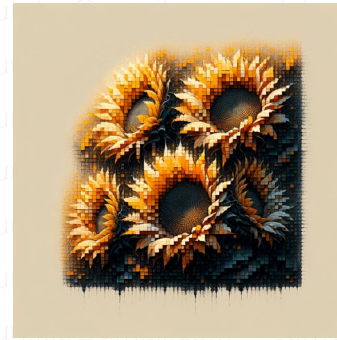

Microsound Music

Music that operates on a microsonic or very short time scale, often dealing with sounds that are smaller than a second.

마이크로소닉 또는 매우 짧은 시간 단위로 작동하는 음악으로, 1초보다 작은 소리를 다루는 경우가 많습니다.

a cup of coffee

A cup of coffee represented through the lens of microsound music. The image is stylistically drawn to reflect the unique features of microsound—intricate, avant-garde, and abstract patterns to depict the sonic features of the music. Its non-musical visual counterpart might feature a combination of minute details, minimalistic and fragmented forms, alluding to the small, barely audible sounds in microsound music. The final image is contained within a perfectly square aspect ratio.

a cute cat

An adorable domestic feline standing at ease. The artistic inspiration for this image comes from Microsound Music - imagine the cat's fur as tiny particles of sound, each one unique. The cat's overall appearance should have a sense of rhythm, just like in an abstract composition of Microsound Music. The color palette is soft and light, with an emphasis on pastel shades. The image is confined within a square aspect ratio.

boy with a basket of fruit

A young Caucasian male holding a basket bursting with fresh, colorful fruits, in the conceptual theme of Microsound Music. The image will have a square aspect ratio, with the boy placed centrally. His expression is peaceful and content, and the background is simple, allowing the focus to remain on the boy and his basket of fruits. Each fruit in the basket is detailed and lifelike, contributing to the overall freshness of the scene. The colors used should reflect the vibrant and intricate nature of Microsound Music.

eiffel tower

An illustration of the Eiffel Tower with square aspect ratio, inspired by the abstract concepts and minimalism often seen in Microsound Music. The image should have a variety of subtle tones and textures, resembling sound frequencies turned into visual pixelations. No human figures or other landmarks should be included, just the architecture of the tower and its intricate design.

sunflowers

Image of sunflowers with the square aspect ratio, visually interpreted in a style inspired by Microsound Music. The image should convey a sense of minimalism, texture variations, and layering. The sunflowers should also exhibit qualities of fragmentation, similar to the granular synthesis present in Microsound Music. Medium: Digital Art.

water-lily pond

Visual interpretation of water-lily pond inspired by the structural aesthetics of Microsound Music. This scene includes a peaceful pond, generously dotted with elegant water lilies floating idly on tranquil water, reflecting a myriad of colors from the sky, trees, and flowers above. All the elements in the scene subtly create similar complexities as found in the intricate compositions of microsound, capturing ephemeral sonic particles, with a granular attention to detail. The image needs to be designed in a square aspect ratio, symbolizing the perfect balance and symmetry in nature and music.

young girls at the piano