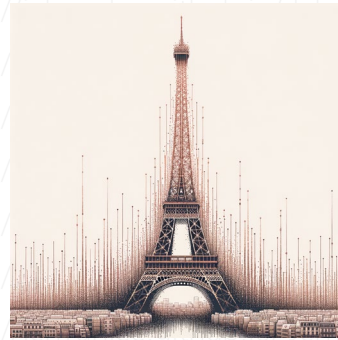

Microsound Music

Music that operates on a microsonic or very short time scale, often dealing with sounds that are smaller than a second.

마이크로소닉 또는 매우 짧은 시간 단위로 작동하는 음악으로, 1초보다 작은 소리를 다루는 경우가 많습니다.

a cup of coffee

A cup of coffee represented through the lens of microsound music. The image is stylistically drawn to reflect the unique features of microsound—intricate, avant-garde, and abstract patterns to depict the sonic features of the music. Its non-musical visual counterpart might feature a combination of minute details, minimalistic and fragmented forms, alluding to the small, barely audible sounds in microsound music. The final image is contained within a perfectly square aspect ratio.

a cute cat

An adorable domestic feline standing at ease. The artistic inspiration for this image comes from Microsound Music - imagine the cat's fur as tiny particles of sound, each one unique. The cat's overall appearance should have a sense of rhythm, just like in an abstract composition of Microsound Music. The color palette is soft and light, with an emphasis on pastel shades. The image is confined within a square aspect ratio.

boy with a basket of fruit

A young Caucasian male holding a basket bursting with fresh, colorful fruits, in the conceptual theme of Microsound Music. The image will have a square aspect ratio, with the boy placed centrally. His expression is peaceful and content, and the background is simple, allowing the focus to remain on the boy and his basket of fruits. Each fruit in the basket is detailed and lifelike, contributing to the overall freshness of the scene. The colors used should reflect the vibrant and intricate nature of Microsound Music.

eiffel tower

An illustration of the Eiffel Tower with square aspect ratio, inspired by the abstract concepts and minimalism often seen in Microsound Music. The image should have a variety of subtle tones and textures, resembling sound frequencies turned into visual pixelations. No human figures or other landmarks should be included, just the architecture of the tower and its intricate design.

sunflowers

Image of sunflowers with the square aspect ratio, visually interpreted in a style inspired by Microsound Music. The image should convey a sense of minimalism, texture variations, and layering. The sunflowers should also exhibit qualities of fragmentation, similar to the granular synthesis present in Microsound Music. Medium: Digital Art.

water-lily pond

Visual interpretation of water-lily pond inspired by the structural aesthetics of Microsound Music. This scene includes a peaceful pond, generously dotted with elegant water lilies floating idly on tranquil water, reflecting a myriad of colors from the sky, trees, and flowers above. All the elements in the scene subtly create similar complexities as found in the intricate compositions of microsound, capturing ephemeral sonic particles, with a granular attention to detail. The image needs to be designed in a square aspect ratio, symbolizing the perfect balance and symmetry in nature and music.

young girls at the piano