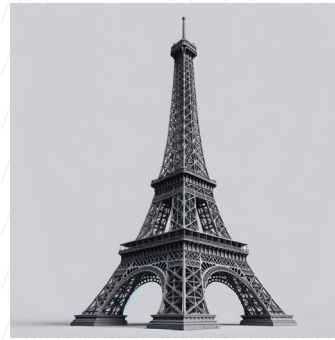

Digital Sculpture

Art form in which traditional sculpting techniques are applied using computer technology and software.

컴퓨터 기술과 소프트웨어를 사용하여 전통적인 조각 기법을 응용한 예술 형식입니다.

a cup of coffee

A 3D digital representation of a coffee cup with a square aspect ratio. The design should convey a modern and futuristic approach. It should be as if it were constructed from intricate geometrical shapes, giving the viewer a perception of depth and dimensionality, similar to Digital Sculpture.

a cute cat

A charming and adorable domesticated feline, captured with the distinct three-dimensional qualities and intricate detailing typical of digital sculpture artwork. The image should have a square aspect ratio, with the cat being the main subject. The cat could be depicted engaging in playful mischief or comfortably curled up, radiating warmth and innocence.

boy with a basket of fruit

A realistic digital sculpture of a South Asian boy. He is wearing simple clothing, possibly linen, and is looking proudly at a large basket he is holding. The basket is overflowing with an assortment of colorful fresh fruits consisting of apples, oranges, grapes, and more. The background is a plain, unadorned wall to keep the focus on the boy and his fruit. The artwork is meant to have a square aspect ratio, echoing the aesthetics of classical sculptures.

eiffel tower

A digital sculpture representation of the Eiffel Tower in Paris, France. The image should maintain a square aspect ratio, encapsulating the tall, lattice structure from base to apex. The Eiffel Tower is cast in iron, with its design intricate yet robust, representative of the Industrial Age and French engineering prowess. The depiction should showcase the digital sculpture medium's ability to offer intricate detail and a tactile sense of volume and space.

sunflowers

A beautiful array of sunflowers depicted through the medium of digital sculpture, arranged in a square aspect ratio. The flowers present their bright yellow petals towards the sun, their leaves lush and vibrant in an expression of intense green. The stems, strong and fibrous, support the radiant blossoms, providing a wonderful contrast with their earthy hue. Take the essence of a physical sculpture, with its intricate detailing, tactile textures, and three-dimensional depth, but executed in a contemporary digital medium to provide a unique visual experience.

water-lily pond

An immersive digitally sculpted landscape, inspired by the tranquility and beauty of a water-lily pond. It adheres to a square aspect ratio, presents a serene and serene pond, filled with blooming water lilies. The sculpted details extend to the reflective surface of the water, the gentle ripples caused by a soft breeze, and the vibrant green lily pads, topped with delicate, colorful blooms. It incorporates the use of realistic textures, lighting, and shadows, capturing the essence of nature while utilizing the capabilities of digital sculpting.

young girls at the piano