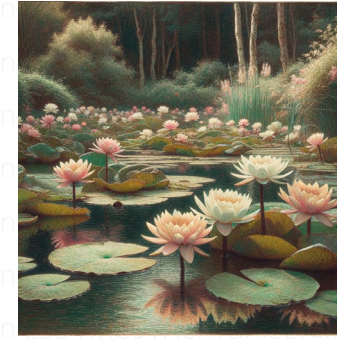

Eco

Art that addresses issues related to the environment, often aiming to create awareness or provoke change.

환경과 관련된 문제를 다루는 예술로, 종종 인식을 제고하거나 변화를 유도하는 것을 목표로 합니다.

a cup of coffee

A still-life depiction of a cup of coffee. The style should evoke the intricacy and detailed precision often associated with etchings, characteristic of the 15th-century Italian Renaissance movement. The artwork should reflect naturalistic lights and well-defined shadows, the primary medium being charcoal drawing. The composition should adhere to a square aspect ratio.

a cute cat

An adorable domestic cat designed with a square aspect ratio. The scene is set to incorporate aesthetics associated with the environment-focused approach typical of the Eco design style, featuring a use of natural colors and subtle earthy tones.

boy with a basket of fruit

A young Asian boy holding a basket overflowing with an assortment of colorful fruits such as apples, oranges, and bananas. The boy is depicted in a gentle, naturally lit setting, capturing the essence of Eco as closely as possible. The entire scene is to be rendered in a square aspect ratio.

eiffel tower

Depict the Eiffel Tower with a square aspect ratio. Draw inspiration from the conceptual depth, vivid imagery, and complexity commonly associated with the literary works from the period of Eco. Please use the medium of oils and ink to capture the essence.

sunflowers

A square composition showcasing sunflowers featuring characteristics of 19th-century naturalism movement art, using a primarily oil paint medium, with focus on detailed rendering and accurate depiction of the natural surroundings. The sunflowers should stand out with their bright yellow petals against a subdued and realistic background.

water-lily pond

An image of a pond filled with beautiful water-lilies. The scene captures rich, natural colors in a harmonious blend, evoking a sense of serenity. The focus is on the intricate details of the water-lilies, their elegant petals floating on the surface. The surrounding vegetation is lush and verdant, providing a delightful contrast. The style of the image incorporates fine, delicate lines, and a subtle, nuanced color palette as seen in art from the 19th century, while the aspect ratio is square.

young girls at the piano

An image of two young Caucasian and South Asian girls seated in front of a piano. The girls are concentrating on the music sheet in front of them. One girl is playing the piano whilst the other is pointing at the music sheet. They are dressed in early 19th-century attire. The room around them is decorated in vintage style with a noticeable large window illuminating the scene with natural light. The image is done in a subtle, muted color palette characteristic of the art movement of the Romantic era. It is in a square aspect ratio.