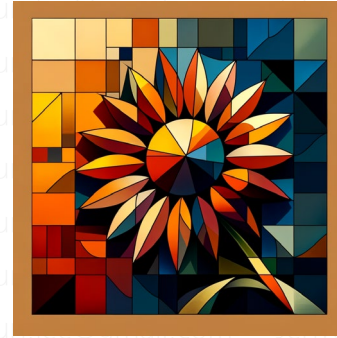

Geometric Minimalism

An art style that emphasizes minimalism and the use of simple geometric shapes and forms.

미니멀리즘과 단순한 기하학적 모양과 형태를 강조하는 아트 스타일입니다.

a cup of coffee

Create a vibrant image of a cup of coffee embracing Geometric Minimalism. The scene should be composed primarily of simple geometric shapes, colored with a palette of subdued, minimalist hues. The focal point is the coffee cup, placed in an aesthetically pleasing manner in accordance with the principles of minimalism. The design should take advantage of a square aspect ratio, providing an equal visual weight for the horizontal and vertical dimensions. Given the nature of geometric minimalism, the cup and any other elements should be stylistically reduced to their simplest, most essential forms.

a cute cat

Imagine a captivating image, with a cute cat as the main subject. The cat, with its fluffy tail curled gracefully around itself, rests peacefully. The style is Geometric Minimalism with clean and simple lines highlighting the feline's features. The color palette is subtle, calling to mind the elegance of a streamlined modern aesthetic. The dynamic arrangement creates a refreshing contrast between the soft curves of the cat and the crisp geometric elements. The aspect ratio should be square, emphasizing the symmetrical minimalistic nature of the image.

boy with a basket of fruit

Imagine a scene where a young South Asian boy is standing with a basket full of vivid and colorful fruits. The image is designed in a Geometric Minimalism style, emphasizing simple shapes and clean lines. The background is uncluttered, focusing all attention on the boy and his basket. The color palette is a mix of cool and warm tones, harmoniously blending together. The image has a square aspect ratio.

eiffel tower

View of the Eiffel Tower depicted in a Geometric Minimalist style, focusing on the straight lines and simple shapes that define this landmark. The image should emphasize the square aspect ratio, adding a unique perspective to the iconic tower.

sunflowers

Imagine a piece of geometric minimalistic art. The entire composition adheres to a square aspect ratio. In this art piece, the main focus is on the portrayal of sunflowers. Visualise the sunflowers as simplified geometric shapes, retaining their essential characteristics, yet depicted using only basic forms and unified color schemes. Look for a balance between simplicity and recognizability.

water-lily pond

Visualize a pond brimming with water-lilies featuring a simplistic, abstract geometric design. The colors should be minimized to a few essential hues, showcasing the core principles of Geometric Minimalism. The entire composition should fit within a square aspect ratio, prioritizing balance and symmetry. Subtle gradations of colors should reveal the lily pads and flowers, all rendered through geometric forms.

young girls at the piano