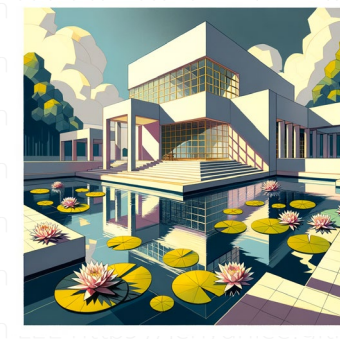

water-lily pond

An image of a Water-Lily Pond, reflecting the stark, geometrical aesthetics of the Constructivism movement. Envision the scene with a certain sense of order and simplicity, using predominantly minimal shapes and forms. The water surface should be portrayed as a complex mosaic of geometric shapes. The lily pads standing out as dominant elements in the composition, each one being a beautifully simplistic geometrical form. The square aspect ratio of the image should add to the sense of balance and stability, echoing the values of Constructivism.

young girls at the piano

A scene following the principles of constructivist art: geometrical and abstract. It's a square canvas, carefully planned to include a duo of young girls, each of a different descent, indulged in playing a grand piano. One of them is of Caucasian descent with blonde hair, and the other one is of South Asian descent with dark hair. The painting is majestically filled with lines and shapes, representing the rhythm of the music, resonating the piano's harmony. Colors are kept to a basic palette, focusing more on structure than detail.

Constructivist Architecture

A form of modern architecture that started in the Soviet Union in the 1920s, characterized by a combination of modern technology with socially progressive design.

1920년대 소련에서 시작된 현대 건축의 한 형태로, 현대 기술과 사회적으로 진보적인 디자인이 결합된 것이 특징입니다.