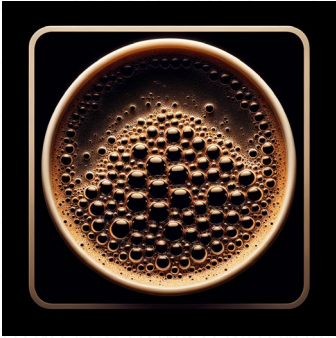

Microphotography

Art created using microphotography, capturing images of extremely small subjects.

극히 작은 피사체의 이미지를 포착하는 현미경 사진으로 만든 예술 작품입니다.

a cup of coffee

A detailed study of a cup of coffee captured in the style of microphotography, focusing on the intricate patterns and texture of the coffee's surface and the cup. The image has a square aspect ratio, perfectly balanced to fit the subject in frame. The image reveals the minute bubbles on the surface of the coffee and the subtle striations on the surface of the cup.

a cute cat

A captivating image of a cute cat captured through the lens of microphotography. The image has a square aspect ratio, accentuating the intricate details of the fur, eyes, and whiskers of the feline. The adequately detailed close-up exudes not only the physical attributes of the cat but also its charismatic and playful demeanor, framed in a high-contrast, vibrant color scheme that compliments its royally bestowed aura.

boy with a basket of fruit

A scene in the style of microphotography showing a boy - to be portrayed with a South Asian descent - holding a basket bursting with vibrant, freshly picked fruits. The composition is to be presented in a square aspect ratio. In the boy's eyes, depict a glint of joy and aspiration. The details on the fruit in the basket should be highly magnified, showcasing their textures and colors in an exquisite way, typical of microphotography.

eiffel tower

Create an image of the Eiffel Tower utilizing the characteristics of Microphotography. The image should display a heightened focus on minute details, bringing forward the intricate aspects one would typically overlook. The tower should be encapsulated in a square aspect ratio, ensuring equal dimensions on all sides.

sunflowers

A close-up, microphotography styled image of sunflowers, illuminating their intricate patterns and natural beauty. The image should capture the vibrant yellow petals, the rough brown center filled with tightly packed seeds, and the green stem with its coarse texture. The sunflower should fill the frame, highlighting the depth and details only visible through a microscopic lens. The image should adhere to a square aspect ratio, providing equal focus on width and height, bringing harmony and balance to the captured scene.

water-lily pond

A stunning microphotography-styled portrayal of a water-lily pond. Detailed ripples on the water surface glistening under the sun. Aquatic plants and lilies living harmoniously together. A square aspect ratio to highlight the microscopic details of the water flora, their petals, and stems. Tiny organisms thriving in the water: invisible to the naked eye but here captured beautifully. Light refracting and dancing on every droplet. Greens, yellows, and pinks dominate the color palette with subtle hints of blues and purples.

young girls at the piano