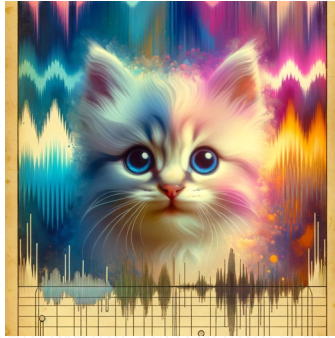

Electroacoustic Music

Music that incorporates electronic sound sources with traditional acoustic instruments.

전자 음원과 전통적인 어쿠스틱 악기를 결합한 음악입니다.

a cup of coffee

A cup of coffee visualized with an innovative and abstract theme invoking the audible experience of Electroacoustic Music. The piece should be formatted with a square aspect ratio, highlighting the harmonic blend of sound and sight.

a cute cat

Create a visually appealing image of a cute cat, influenced by the abstract and experimental elements found in the genre of Electroacoustic Music, maintaining a square aspect ratio. The cat should have soft fur, large expressive eyes, and a playful demeanor. The backdrop should hint at the audio waveforms and spectral modulations commonly associated with electronic music. The color palette could include both vibrant and muted tones, much like the vast sonic spectrum of electroacoustic music. Blend the feline figure subtly with these abstract elements to create a harmonious composition.

boy with a basket of fruit

A young boy holding a basket full of colorful, ripe fruits. This image should be designed with an Electroacoustic Music inspired aesthetic - think of visual representation of sound waves, frequency spectrums or vibrations harmoniously integrated into the elements of the scene. The imagery should feel dynamic, almost like pulsating, with rhythmic, flow-like patterns. The palette should lean towards bright, neon hues associated with electronic music visualizers. Please maintain a square aspect ratio for the image.

eiffel tower

Create an image of the iconic Eiffel Tower, with a square aspect ratio. Incorporate an abstract representation of electroacoustic music into the image, with depictions of dynamic sound waves, electronic elements, and a surrealistic fusion of digital and traditional elements to represent this unique style of music.

sunflowers

Imagine an abstract, engaging, and vibrant display of sunflowers. Try to incorporate elements characteristic of 'Electroacoustic Music' like a feeling of fluidity, unpredictability and fusion of natural and synthetic elements. The final image should adhere to a square aspect ratio. Keep a harmonious blend between organic forms of sunflowers and abstract elements while adhering to the aesthetic sensibility influenced by the 'Electroacoustic Music' genre.

water-lily pond

Create an image resembling a Water-Lily Pond, incorporating elements that evoke the sensation of Electroacoustic Music. Consider the stark contrast between natural and artificially created soundscapes, and express this through visual motifs—water lilies symbolizing the natural world, contrasted against abstract, futuristic elements representing the synthetic nature of Electroacoustic Music. Please maintain a square aspect ratio for the image.

young girls at the piano