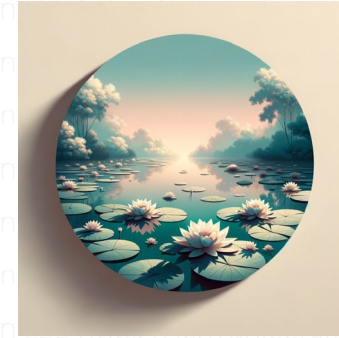

Light and Space

An art movement related to minimalism that focuses on the perception of light within a created space.

미니멀리즘과 관련된 예술 운동으로, 창조된 공간 내에서 빛에 대한 인식에 초점을 맞추고 있습니다.

a cup of coffee

Create an image of a square-shaped cup of coffee using the fundamentals of the 'Light and Space' art movement. Focus on invoking the surreal sense of spatial depth, light-infused ambience, and emotional tranquility. Utilize the elements of geometry and optical illusion to visually hint at the square aspect ratio of the cup itself.

a cute cat

Visualize a cute cat, in an artistic style reminiscent of the Light and Space movement of the 1960s, focusing on geometric shapes and the manipulation of light. The image should follow a square aspect ratio. The cat could be sitting cozily on a mat, with its tail elegantly curled around its fluffy body. The light in the scene should be manipulated brilliantly to showcase the cat's glossy fur and the playfulness in its eyes.

boy with a basket of fruit

Imagine a young boy holding a basket filled with multicolored fruits such as apples, oranges, and grapes. His attire is casual, with suspenders over a cotton shirt and shorts. He is standing in a serene, outdoor setting with an ambient brightness surrounding him. Space and light should greatly influence this artwork, creating a sense of depth and luminosity. The arrangement is set in a square aspect ratio. Everything glows with natural light, emphasizing the vibrant colors of the fruits and the boy's innocent radiant features.

eiffel tower

The renowned Eiffel Tower standing tall and proud, visually depicted through the lens of the Light and Space artistic movement. The structure itself is bathed in pure, radiant light that gives it an almost ethereal ambience. Concentrate on the play of light and shadow, using reflective and translucent materials to recreate the spatial illusions typical of this style. The image should adhere to a perfectly square aspect ratio, paying close attention to proportional balance and composition. Capture the structural beauty of the Eiffel Tower, highlighting its intricate ironwork with abundant light and vast space.

sunflowers

Imagine a field of vibrant sunflowers under a clear blue sky. Picture how the light refracts and bounces off the texture of the sunflower petals and leaves, creating visual illusions and a sense of airy openness. This effect is reminiscent of the Light and Space movement, but constructed within the confines of a square aspect ratio. The sun right above, illuminates the scene with its scorching light, giving depth and vibrancy to the yellow petals. The image is all about the interplay of light, space, and form on a canvas of natural beauty.

water-lily pond

Visualize a serene water-lily pond expressing characteristics of the Light and Space movement: a style known for its minimalistic aesthetic, clever manipulation of natural light, and remarkable use of translucent materials. Make sure the image has a harmonious square aspect ratio to keep it balanced and appealing.

young girls at the piano