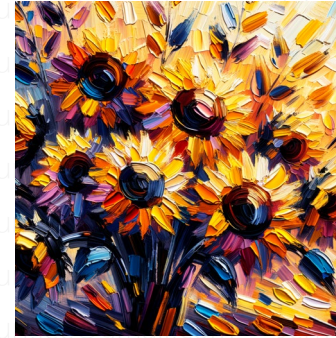

Feminist

A movement that aims to present a feminist perspective in art, often through the presentation of female experience.

여성 경험의 표현을 통해 예술에 페미니즘적 관점을 제시하는 것을 목표로 하는 운동입니다.

a cup of coffee

Create an image depicting a cup of steaming coffee. Use the visual elements and techniques associated with traditional mediums and concrete, muted color palettes. Aim for thick line work and loose ends, and incorporate symbolism, abstraction, and personal iconography as seen in early 20th century art movements. Keep the aspect ratio square.

a cute cat

A square aspect ratio artwork of a cute cat, created with strong bold colors, that invokes a sense of empowerment and equality to symbolize the feminist movement. The artwork should not mimic any specific artist, but rather convey a sense of strength and determination commonly associated with feminism.

boy with a basket of fruit

A young boy holding a basket filled with assorted fruits. The image reflects a feminist approach, showcasing the boy in a nurturing and caring role traditionally associated with femininity. The composition of the image is arranged to fit a square aspect ratio.

eiffel tower

Imagine the iconic Eiffel Tower in an abstract manner influenced by themes central to the Feminist art movement. The tower is seen as a symbol of empowerment, overlaid with elements such as vibrant colors, bold shapes, and expressive lines. The scene should scream strength and liberty, projecting an atmosphere of gender equality and female empowerment. The Eiffel Tower is steel-colored, with atmospheric lights shimmering against twilight skies. Please generate this image in a square aspect ratio.

sunflowers

A depiction of an array of sunflowers, demonstrating strong, bold, emotive qualities that are reminiscent of the feminist art movement. The image should be in a square aspect ratio. Use thick, textured brushstrokes in oil paint where colors are vibrant and bold, to encapsulate the energy and confrontational attitude often found in feminist art.

water-lily pond

A serene water-lily pond, embracing a vivid view of floating water-lilies on the calm surface. Around the pond, lush green foliage sprawls encompassing abundance of life. This image evokes a sense of harmony and balance, depicting nature's beauty in all its true essence. The description is influenced by feminist perspective, highlighting nature as a symbol of nurturing, strength, and resilience. The image holds a square aspect ratio.

young girls at the piano

An image that portrays two young girls seated side by side at a grand piano. They are deeply engrossed in their collaboration, with one girl's fingers poised over the ivory keys, ready to create a sweet harmony, while the other girl attentively peruses the sheet music propped up on the piano stand. The surrounding room is comfortable, yet ambient, hinting of a home filled with culture and love for music. The image is filled with empowering connotations of Feminism, celebration of young girls' capabilities. This picture is presented in a square aspect ratio.