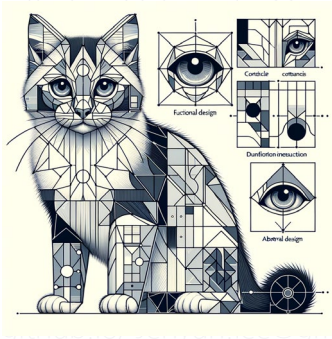

eiffel tower

Visualize an imposing iron structure in the vein of the Eiffel Tower, adhering to the aesthetics of Constructivism. The image should have sharp geometries, straightforward lines, and a politically driven visual. The palette favoring monochrome or metallic hues is common in this avant-garde art movement that surfaced in Russia in the early 20th century. The image should have a square aspect ratio, emphasizing the tower's towering size and symmetrical construction.

water-lily pond

An image of a Water-Lily Pond, reflecting the stark, geometrical aesthetics of the Constructivism movement. Envision the scene with a certain sense of order and simplicity, using predominantly minimal shapes and forms. The water surface should be portrayed as a complex mosaic of geometric shapes. The lily pads standing out as dominant elements in the composition, each one being a beautifully simplistic geometrical form. The square aspect ratio of the image should add to the sense of balance and stability, echoing the values of Constructivism.

Constructivist Architecture

A form of modern architecture that started in the Soviet Union in the 1920s, characterized by a combination of modern technology with socially progressive design.

1920년대 소련에서 시작된 현대 건축의 한 형태로, 현대 기술과 사회적으로 진보적인 디자인이 결합된 것이 특징입니다.