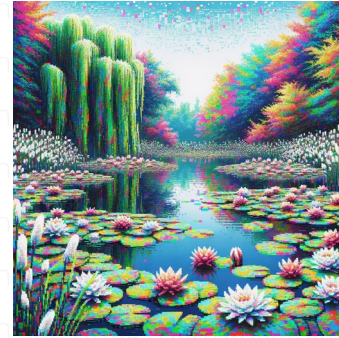

Glitch

An art form that harnesses the visual effects of data corruption.

데이터 손상의 시각적 효과를 활용하는 예술 형식입니다.

a cup of coffee

Imagine a square image with a cup of coffee. The visual style is reminiscent of glitch art, characterized by pixel distortions, alteration of color and unexpected distortion elements that manipulate the form of the coffee cup. Features of the cup may appear misplaced, colors might spill out of its outline and squares of pixels could be shifted to different positions, creating a digital, fragmented appearance. The artwork should be vibrant, dynamic and retreat from traditional aesthetics, subtly echoing the themes of malfunction, chaos and the ephemeral nature of digital media.

a cute cat

Create an image with a square aspect ratio featuring a cute cat depicted in a digital, fragmented, and disrupted style reminiscent of the visual glitches often seen in electronic media.

boy with a basket of fruit

An image of a young boy, wrapped up in a sense of innocence, clutching a basket brimming with a variety of vibrant and juicy fruits. The overall style should mimic that of Glitch art, with abstract confusion and digital noise playing with colors and shapes, giving it a modern, broken, yet exciting aesthetic. The desired aspect ratio for the image is square.

eiffel tower

An image of the Eiffel Tower interpreted in an abstract way that resembles glitch art, with distorted lines and disrupted patterns. The image should be in a square aspect ratio.

sunflowers

Create a unique square aspect ratio image of sunflowers. The artwork should be heavily inspired by the aesthetic of 'glitch' art, featuring irregular patterns, distortion, and intentional digital artifacts that are usually associated with an error or fault, providing it a contemporary digital feel.

water-lily pond

Imagine a serene water-lily pond with floating leaves and blossoms. The pond is surrounded by weeping willows and reeds. The scene is not traditionally drawn or painted but instead adopts a Glitch style, characterized by digital artifacts, pixel distortion, and vibrantly colored noise. The resulting image resembles a peaceful outdoor setting disrupted by vibrant disruptions and glitches. This surreal scene is designed with a square aspect ratio.

young girls at the piano

A digital glitch rendering of two young girls positioned at a piano. The girls are focused on the music before them, their fingers carefully positioned on the piano keys. Their posture suggests an intense concentration. The piano, a classic upright model, is center stage in the image. There are sheets of music propped up on the music shelf. The image is framed in a square aspect ratio, with focus on the girls and the piano, and the background is abstract and distorted with vibrant digital artifacts, an echo of the music that fills the scene.