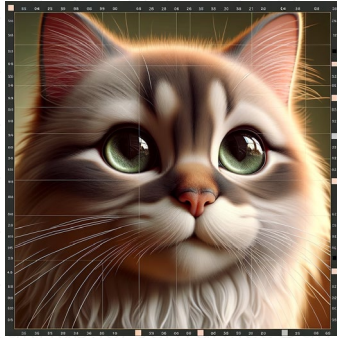

Hyperrealism

An art style resembling high-resolution photography, producing artwork that is extremely detailed and precise.

고해상도 사진과 유사한 아트 스타일로, 매우 섬세하고 정밀한 아트웍을 제작할 수 있습니다.

a cup of coffee

A detailed and hyperrealistic depiction of a cup of coffee. The image should emphasize the refined textures and visual nuances, such as the glistening surface of the liquid, the reflection on the ceramic cup and the contrast of the coffee color against its surroundings. The composition should conform to a square aspect ratio.

a cute cat

Visualize a charming and adorable cat as realistically as possible, capturing lifelike details and textures. The image should be in square aspect ratio, focusing on hyperrealistic rendering of individual hairs, glistening eyes, and soft fur.

boy with a basket of fruit

An intricately detailed image in the style of Hyperrealism presenting a young Caucasian boy, displaying lifelike characteristics, posed with a large wicker basket teeming with an assortment of vibrant, realistically-rendered fruits. Ripely detailed oranges intermingles with lush apples and gleaming bunches of grapes. The scene is framed in a square aspect ratio, emphasizing the proportions of the boy and his agricultural bounty.

eiffel tower

Render an image of the Eiffel Tower in the meticulous and detailed style associated with hyperrealism. The image should be visually realistic, emphasizing the intricate steel framework and the prevailing weather conditions. Pay special attention to rendering the various textures of the tower, the subtle reflection of light off the metallic structure and the ambient colors offered by the surrounding environment. The final output should be in a square aspect ratio configuration.

sunflowers

Vibrant and well-detailed sunflowers under a bright light, depicted with immense precision and acute details in the hyperrealistic style. Each petal can be seen distinctly, while the central disc florets display meticulous complexity. The colors employed range from sunny yellows to rich golds and dark browns for the seeds. The scene is to be portrayed in a square aspect ratio, encapsulating a uniform frame of beauty brought to life by hyperrealism.

water-lily pond

Create a vivid and extremely detailed image of the Water-Lily Pond using hyperrealism. The scene should be oriented in a square aspect ratio, capturing the mirror-like reflections on the water's surface, the array of floating water-lilies and their overlapping leaves, soft-textured petals of the water-lilies blossoming under the bright sunlight. Imagine this scene as a stunning display of nature's splendor with remarkable precision and sharpness that looks almost more real than reality itself.

young girls at the piano