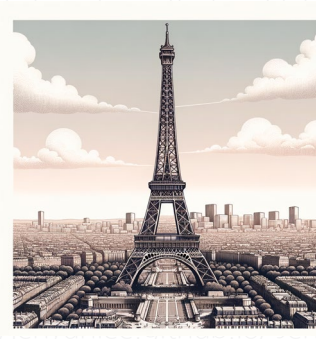

Digital

Artistic works created with digital technology as an essential part of the creative and/or presentation process.

디지털 기술을 창작 및/또는 프레젠테이션 과정의 필수 요소로 사용하여 만든 예술 작품입니다.

a cup of coffee

Render a square image that illustrates a cup of coffee. The image should utilize a visually stimulating, modern, and geometrically-defined style that effectively narrates the essence of the digital art movement.

a cute cat

Please create an adorable image of a cat fitting with the aesthetic of digital art. This should have a square aspect ratio, placing emphasis on symmetrical balance and equal distribution of artistic elements.

boy with a basket of fruit

A Middle-Eastern boy holding a colorful basket filled with different kinds of fruits. The image is to be digitally rendered with attention to detail, displayed in a square aspect ratio.

eiffel tower

Illustrate a detailed image of the Eiffel Tower in a square aspect ratio. Capture the intricacies of this iconic landmark such as its lattice-like iron structure, the three levels, and the vast Paris cityscape surrounding it. Render the image in a digital aesthetic featuring precise lines, smooth gradients, and well-defined textures.

sunflowers

A vibrant depiction of sunflowers, rendered with clarity and precision prevalent in digital artworks. The composition should maintain a square aspect ratio, shining a spotlight on the brilliant yellows and greens of the sunflowers, their sturdy stalks and large, radiant heads turned towards an imagined sun. The background should gently fade, allowing the full focus on the sunflowers themselves.

water-lily pond

Imagine an image of a tranquil water lily pond. The scene features a serene body of water teeming with blooming water lilies in varying vibrant shades of pink and white. Around the pond, lush, bright-green leaves emerge from the water's surface, adding to the sense of tranquility. Aquatic plants like reeds and cattails provide variation in the scene, sprouting from the pond's edges. There's an overtone of a digital art style, with crisp, precise lines and forms, balanced colors, and the overall picture composed with a square aspect ratio.

young girls at the piano

An image capturing the essence of childhood as two young girls of different descents, one Caucasian and one South Asian, seated at a grand piano. They are deeply engaged in creating music, their small hands delicately maneuvering over the keys, a testament to their budding skills. The room around them is filled with warm, soft light, possibly from a nearby window, illuminating their innocence and concentration. The setting, whilst modern, evokes a sense of timelessness. The digital art should respect a square aspect ratio.