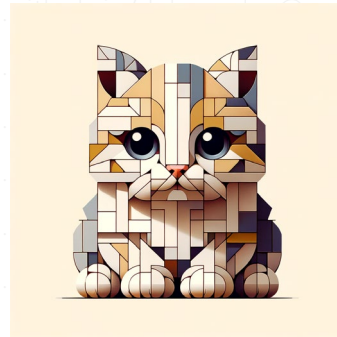

Deconstructivism

A movement of postmodern architecture that appeared in the 1980s, giving the impression of the fragmentation of constructed buildings.

1980년대에 등장한 포스트모던 건축의 한 흐름으로, 건축된 건물이 파편화된 듯한 인상을 줍니다.

a cup of coffee

Create an image of a cup of coffee visualised through a deconstructivist lens where conventional design expectations are upended, characterized by non-rectilinear shapes and giving a sense of unpredictability, with emphasis on freedom, complexity and originality. The image should have a square aspect ratio.

a cute cat

Generate an image of a cute feline embodying elements of the Deconstructivism architectural movement, with its emphasis on fragmentation and non-rectilinear shapes that appear to distort and dislocate the cat's geometry. The image should be designed to fit a square aspect ratio.

boy with a basket of fruit

Visualize a scene where a young Middle Eastern boy is holding a basket filled with various fruits. This scene should have a square aspect ratio and should follow the aesthetic of Deconstructivism, characterized by intense fragmentation, unpredictability, and controlled chaos, highlighting the sheer beauty of non-rectilinear shapes which appear to distort and dislocate the arrangement.

eiffel tower

Imagine the Eiffel Tower seen through the lens of Deconstructivism. Twisted angles, disjointed lines, and a sense of controlled chaos pervade the structure. The familiar curved iron is now sharp lines converging in a complex architectural form, pushing against the traditional connotations of symmetry and stability. The image should maintain a square aspect ratio, accentuating the dramatic juxtaposition of the traditional and modern interpretations of structural design.

sunflowers

An array of sunflowers depicted in a deconstructivist style, characterized by fragmentation, non-rectilinear shapes, and the elimination of the visual coherence of an object. The artwork should maintain a square aspect ratio, distorting the traditional portrayal of sunflowers while drawing attention to their typical sun-filled yellow hues and their seed-filled centers.

water-lily pond

An interpretation of a Water-Lily Pond, captured in the unconventional architectural style of Deconstructivism. The composition should be balanced and complex, mirroring the typical traits of this design approach. It should reflect distorted and dislocated shapes, including a twisted perspective of the pond, water lilies scattered in a chaotic, yet charming manner. The focus should be on the interplay between structure and nature, using fragmented geometrical shapes, but with the tranquil element of water lilies providing a juxtapose. The image should maintain a square aspect ratio.

young girls at the piano