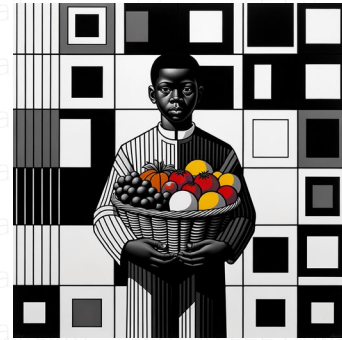

De Stijl

A Dutch artistic movement advocating pure abstraction and simplicity - form reduced to the essentials of geometric forms and primary colors.

기하학적 형태와 원색의 필수 요소로 축소된 형태, 즉 순수한 추상화와 단순성을 옹호하는 네덜란드의 예술 운동입니다.

a cup of coffee

A geometrically abstract representation of a cup of coffee illustrated in the style characterized by primary colors, straight lines, squares and rectangles, similar to the artistic concepts seen in the De Stijl movement. The composition should be balanced and harmonious, favoring a square aspect ratio.

a cute cat

A charming cat encapsulated within the De Stijl artistic movement. This style is marked by its emphasis on abstract aesthetics, basic visual elements such as geometric shapes and primary colors. The cat is vividly depicted using simple geometric forms, in a square aspect ratio.

boy with a basket of fruit

Visualize a young male, of Black descent, holding a basket filled with an assortment of fruits. The scene borrows inspiration from the art movement of De Stijl, characterized by cubistic simplicity, abstraction, and use of primary colors with black and white. The composition holds a square aspect ratio emphasizing the geometrical balance. The boy is seen against a background that is a minimalist assemblage of rectangles and squares, painted with bold primary colors and stark black and white. The effort is to retain the fundamental purity of form consistent with the philosophy of De Stijl movement.

eiffel tower

An image of the Eiffel Tower, depicted with the minimalistic aesthetic, geometric emphasis, and primary color palette associated with the De Stijl artistic movement. The image should have a square aspect ratio, and the Eiffel Tower should be represented using simple, bold lines and shapes in the colors red, blue, yellow, and black on a white background.

sunflowers

Create an image featuring sunflowers depicted in a minimalistic, geometric, and primary color-focused style, reminiscent of the De Stijl artistic movement. The image follows a square aspect ratio.

water-lily pond

A serene and peaceful scene featuring a Water-Lily Pond, portrayed using the aesthetic principles of De Stijl art movement, known for its abstraction, simplicity, and use of primary colors. The composition emphasizes horizontal and vertical lines in a square aspect ratio. The water-lilies float effortlessly on the water surface, under the sky. The scene blends the organic forms of nature with the geometric principles of the De Stijl, making it a unique confluence of the natural and the abstract.

young girls at the piano

Two young girls, one of Caucasian descent and the other of Black descent, gracefully positioned before a piano. One is playing while the other listens attentively, both clearly enjoying the shared musical activity. The scene is rendered in the geometric, simplified style of the De Stijl artistic movement, with a prominent usage of primary colors and vertical and horizontal lines. The composition is in a square aspect ratio, typical of the abstract representation characteristic of the artists from the early 20th century.