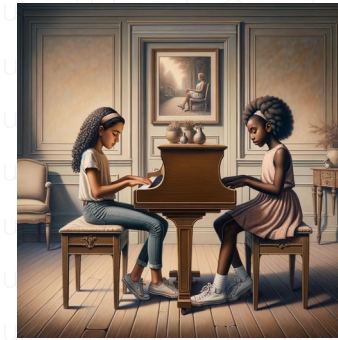

Metarealism

An artistic style that combines elements of surrealism and realism, often with a focus on meta-narratives.

초현실주의와 사실주의의 요소를 결합한 예술적 스타일로, 종종 메타 내러티브에 중점을 둡니다.

a cup of coffee

Create an image of a cup of coffee rendered with the key attributes of Metarealism. Imagine strong symbolism focusing on the integral relationship of reality, thought, and spiritual awareness. The image should have a focus on emphasizing the depth and metaphorical significance of everyday life inherent in the Metarealist approach. Use a square aspect ratio for the final composition.

a cute cat

A charming domestic cat. The image is to be composed in the style that emphasizes symbolism and metaphor, often associated with Metarealism, and uses vivid color contrasts and expressive brushwork. The image also adheres to a square aspect ratio.

boy with a basket of fruit

A young Middle-Eastern boy dressed in casual clothing. He is holding a rustic, willow woven basket full of a variety of fresh fruits. The colors of the image lean toward shades of earthy browns and vibrant greens, reds, and oranges. The painting style replicates Metarealism, where the realism of the boy and fruit is juxtaposed with a surrealistic background, radiating a sense of magical realism. The surreal elements could be a dreamy sky or ethereal landscapes. The aspect ratio of this image should be a perfect square.

eiffel tower

An image in a square aspect ratio showcasing the Eiffel Tower as depicted through a Metarealism lens. The structure stands tall against the backdrop of a vibrant sky. Reflect the abstract blends and surreal elements of Metarealism, juxtaposing reality with the dreamy and the fantastic.

sunflowers

An image of sunflowers rendered in the theatrical, and surreal approach characteristic of Metarealism. The image takes on a perfectly square aspect ratio, embodying a sense of symmetry. The color palette is diverse and intense, presenting the hues of the sunflowers in a vibrant, contrasting way against a subtly detailed but non-distracting background.

water-lily pond

An image composed with the metarealist art style, predominantly focusing on a serene pond populated with serene water lilies. The overall composition maintains a balance and symmetry much like the square aspect ratio of the image. Reflections ripple gently on the surface of the pond, showcasing the fusion of reality and surreality, a key element of metarealism. Blooms of lush green lily pads and elegant white waterlilies shower the pond, creating an inviting and tranquil atmosphere. The image is enveloped by a whimsical play of light and shadow heightening the magical aura of the landscape.

young girls at the piano