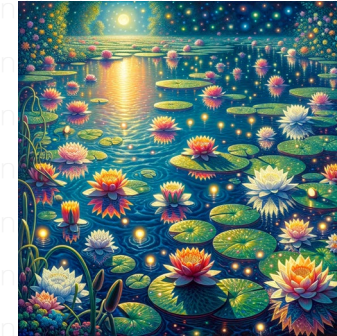

Magical Realism

A style of painting or writing that adds magical elements to otherwise realistic settings.

사실적인 배경에 마법적인 요소를 더하는 그림이나 글쓰기 스타일입니다.

a cup of coffee

Create an image of a cup of coffee exhibiting characteristics of magical realism, emphasizing the unusual, strange and otherworldly, blended seamlessly with the everyday world. Please make sure the image has a square aspect ratio.

a cute cat

Generate an image with a square aspect ratio featuring a cute cat, utilizing stylistic elements that are indicative of the Magical Realism movement often associated with bold colors, intricate patterns and a blending of the real with fantastical elements.

boy with a basket of fruit

A young South Asian boy, laden with a basket brimming with various fruits. The image leans heavily into the style of Magical Realism, with fruits unusual in size and colour, seeming to overflow in impossible abundance. Use a square aspect ratio, evoking a sense of balance and sturdiness in the composition, mirroring the steadfast presence of the boy in the centre. Let the boy's expression reflect an aura of youthful wonder, his gaze directed towards the viewer, inviting them into his surreal world of boundless fruitfulness.

eiffel tower

Imagine a surreal and mysterious scene depicting the Eiffel Tower in the style of magical realism. It is an artistically distorted vision where the iconic monument meets enchanting and fantastical elements that blur the line between reality and imagination. The tower is bathed in moonlight with ethereal creatures flying around it. It is set against the backdrop of an alternate universe Paris where dreamlike scenery emerges from everyday reality. The image composition has a square aspect ratio, preserving the symmetry and balance inherent to the structure of the Eiffel Tower.

sunflowers

Render an image in square aspect ratio depicting sunflowers that are imbued with the elements of Magical Realism. Imagine fantastical elements mixed with the ordinary: perhaps sunflowers growing to an unusual size, or sunflowers radiating an unusual color palette, or sunflowers in an unusual setting, like the middle of a bustling city. Couple these oddities with a grounding touch of reality to capture the essence of Magical Realism.

water-lily pond

A square aspect ratio painting showing a water-lily pond. The scene is rendered in the style of Magical Realism, with ordinary elements, like the floating lily pads and calm water, being depicted in an extraordinary, highly detailed way. There are surprises in the normalcy, reflecting signs of enchantment, like water-lilies glowing in the moonlight, celestial reflections on the water and maybe even unseen creatures subtly stirring the water. The color palette is vibrant, the spacing between water-lilies is methodical and reminiscent of a meticulously organized garden.

young girls at the piano