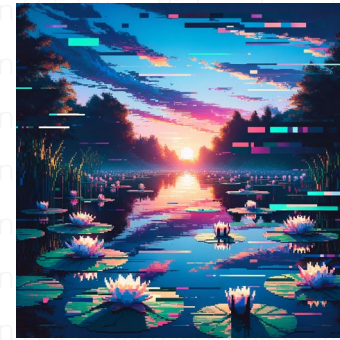

Glitch Music

A genre of electronic music that uses the sounds of malfunctioning or broken technology like skipping CDs, scratched vinyl records, circuit bending, and system errors.

CD 건너뛰기, 레코드판 긁힘, 회로 험, 시스템 오류 등 오작동하거나 고장난 기술에서 발생하는 소리를 사용하는 전자 음악의 한 장르입니다.

a cup of coffee

Visualize a cup of coffee with abstract, distorted and glitchy rendering, reminiscent of digital visual errors often associated with Glitch music aesthetics. Aim for a square aspect ratio for the image.

a cute cat

Generate an image featuring a charming feline depicted in a style that mirrors the aesthetic of Glitch Music. This stylistic approach should incorporate elements of distortion, disruption, and digital manipulation. The frame of the image should maintain a square aspect ratio.

boy with a basket of fruit

A young boy standing with a basket full of assorted fruits. The image has a distinctive character inspired by the style of Glitch Music, featuring elements such as repetitive patterns, broken imagery, and digital distortion. Ensure the color saturation is high and neon-like hues are being used. The aspect ratio of the image should be square.

eiffel tower

Render the Eiffel Tower in a square aspect ratio using disrupted and fragmented digital aesthetics reminiscent of visual glitches, similar to the trend often seen in Glitch Music album covers.

sunflowers

A square image featuring sunflowers, incorporating the style of Glitch Music album cover, marked by abstract shapes, bright colors, and digital distortion. The sunflowers serve as the central element, surrounded by a hail of chaotic, surreal, and funky digital artifacts, like jagged lines, pixelated spots and artifact glitches. This fusion of natural beauty and digital alienation creates a striking juxtaposition.

water-lily pond

A serene depiction of a water-lily pond under a twilight sky. Fragmented pixels, resembling the aesthetic of Glitch Music, accentuate the tranquility of the scene, creating a surreal, digital vibe. Distorted geometric shapes form the lilies floating on the water's surface, while the pond reflects the mesmerizing spectrum of colors from the sky. The image is composed in a square aspect ratio, infusing a modern touch to this idyllic landscape. The amalgamation of nature's beauty and digital abstraction evokes a sense of calm yet intriguing stillness.

young girls at the piano

Two young girls, one of Asian descent and the other of Hispanic descent, intently practicing on an antique piano in a square aspect ratio. The scene is visualized through the aesthetic of Glitch Music style, filled with vibrant colors, broken yet harmonious visuals, and a rhythm of pixel disruptions that mimic musical elements.