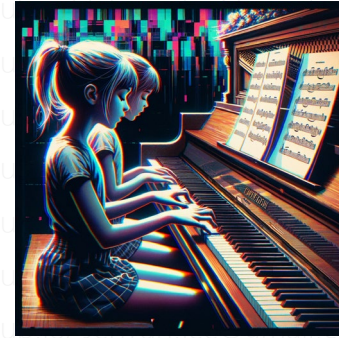

Glitch

An art form that harnesses the visual effects of data corruption.

데이터 손상의 시각적 효과를 활용하는 예술 형식입니다.

a cup of coffee

Imagine a square image with a cup of coffee. The visual style is reminiscent of glitch art, characterized by pixel distortions, alteration of color and unexpected distortion elements that manipulate the form of the coffee cup. Features of the cup may appear misplaced, colors might spill out of its outline and squares of pixels could be shifted to different positions, creating a digital, fragmented appearance. The artwork should be vibrant, dynamic and retreat from traditional aesthetics, subtly echoing the themes of malfunction, chaos and the ephemeral nature of digital media.

a cute cat

Create an image with a square aspect ratio featuring a cute cat depicted in a digital, fragmented, and disrupted style reminiscent of the visual glitches often seen in electronic media.

boy with a basket of fruit

An image of a young boy, wrapped up in a sense of innocence, clutching a basket brimming with a variety of vibrant and juicy fruits. The overall style should mimic that of Glitch art, with abstract confusion and digital noise playing with colors and shapes, giving it a modern, broken, yet exciting aesthetic. The desired aspect ratio for the image is square.

eiffel tower

An image of the Eiffel Tower interpreted in an abstract way that resembles glitch art, with distorted lines and disrupted patterns. The image should be in a square aspect ratio.

sunflowers

Create a unique square aspect ratio image of sunflowers. The artwork should be heavily inspired by the aesthetic of 'glitch' art, featuring irregular patterns, distortion, and intentional digital artifacts that are usually associated with an error or fault, providing it a contemporary digital feel.

water-lily pond

Imagine a serene water-lily pond with floating leaves and blossoms. The pond is surrounded by weeping willows and reeds. The scene is not traditionally drawn or painted but instead adopts a Glitch style, characterized by digital artifacts, pixel distortion, and vibrantly colored noise. The resulting image resembles a peaceful outdoor setting disrupted by vibrant disruptions and glitches. This surreal scene is designed with a square aspect ratio.

young girls at the piano

A digital glitch rendering of two young girls positioned at a piano. The girls are focused on the music before them, their fingers carefully positioned on the piano keys. Their posture suggests an intense concentration. The piano, a classic upright model, is center stage in the image. There are sheets of music propped up on the music shelf. The image is framed in a square aspect ratio, with focus on the girls and the piano, and the background is abstract and distorted with vibrant digital artifacts, an echo of the music that fills the scene.