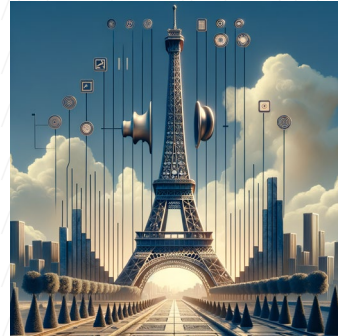

Deep Listening

A practice of listening in a deep, attentive, and conscious way to enhance understanding and enjoyment of sound.

소리에 대한 이해와 즐거움을 높이기 위해 깊고 세심하며 의식적인 방식으로 듣는 연습입니다.

a cup of coffee

Create an image that captures the essence of deep listening, embodied in a square aspect ratio image of a cup of coffee. The image should reflect tranquility, absorption, and focus - key aspects often associated with deep listening. Use earthy tones and soft gradients to evoke a sense of connection and contemplation.

a cute cat

A visually appealing feline composition with a square aspect ratio, highly reminiscent of the contemplative, meditative, and serene elements found in Deep Listening philosophy. The cat is shown in softened colors, incorporating elements of ambient sound and acoustic ecology radiating a sense of peaceful tranquility.

boy with a basket of fruit

A young male child of Hispanic descent, perched in a serene setting, holding a wicker basket abundant with a colorful array of fresh fruit, like oranges, apples, and grapes. The image should resonate with the key elements of deep listening - focus, tranquility, and mindfulness. The environment around the boy could be filled with soft, muted tones and fuzzy abstract forms, capturing the absorbing nature of intense listening. The styling should hint towards the aesthetics seen in old oil paintings. Ensure a square aspect ratio.

eiffel tower

An image showcasing the Eiffel Tower with influences from deep listening characteristics, giving emphasis to open, immersive and auditory sensations. The image should maintain a square aspect ratio, focusing equally on proportions of height and width. The tower itself should be elaborately detailed, symbolizing the complexity and depth of sound we perceive during deep listening. The elements surrounding the structure should be arranged in a way that exemplifies the wide-ranging and expansive tonal landscape resonating from the ideology of deep listening.

sunflowers

Compose a serene image of sunflowers set in a square aspect ratio. Draw from the principles of 'Deep Listening' where careful attention is given to even the subtlest of natural details. Focus on the relationship between the flowers, their surrounding environment, and the viewer, utilizing natural colors, light and shadows to direct the viewer's engagement with the image. The depicted scene should promote a sense of tranquility and deep observation.

water-lily pond

Recreate the serene landscape of the Water-Lily Pond. Remember to use deep, tranquil blues and calming greens. Make sure to ensure the artist's distinct focus on reflective surface of the water and bright highlights of the lily pads. Include sufficient detail to showcase the quiet stillness of the pond and the peaceful harmony with nature. The final output should be a square aspect ratio.

young girls at the piano