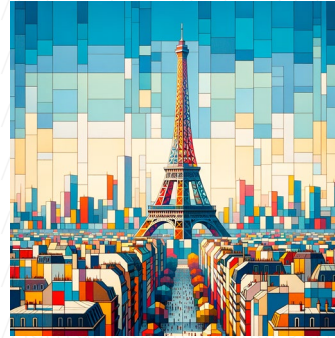

Cool School

A term often associated with a group of artists known for their cool, impersonal, and minimalist works.

쿨하고 비인격적이며 미니멀한 작품으로 유명한 아티스트 그룹과 관련된 용어입니다.

a cup of coffee

A square aspect ratio image of a cup of coffee. The image should embody three main characteristics that define the Cool School style: abstract, loose, and bold contrast. The primary medium should reflect that of lithography.

a cute cat

A lovely and adorable kitten depicted in a colorful, vibrant, and whimsic style that may be associated with animated children's content. This image should maintain a square aspect ratio.

boy with a basket of fruit

A young boy with a basket full of vibrant and diverse array of fruits. He is pictured in a simplistic, minimalist style that bears close resemblance to the Cool School art movement, characterized by its emphasis on restrained color application, focus on flat shapes, and a tendency towards non-objectivism. The composition of the image is designed to fit a square aspect ratio, creating a sense of balance and symmetry.

eiffel tower

Draw an image of the Eiffel Tower with a square aspect ratio. Please emulate a style characterized by minimalistic simplicity, bold pigmentation, and distinct geometric shapes, similar to the artistic movements predating the 20th century like Impressionism, while predominantly using bold and vibrant colors.

sunflowers

A square aspect ratio artwork depicting sunflowers. The style should reflect three key attributes of the Cool School art, which includes abstract expressionism, bold colors, and unconventional forms. Please leverage a blend of media that was common during the mid-20th century American Art, such as painting with oil or acrylic.

water-lily pond

Depiction of a serene water-lily pond with symmetrical layout and balanced composition, a buzz of tiny aquatic insects hovering above the submerged aquatic roots. The canvas is filled with bright, vibrant colors representing the Cool School style. Primary elements include floating lily pads with delicate pink water lilies, clear azure water showcasing the reflective qualities of the waterscape and soft, shadowy patches indicating the depth. Floating foliage creates visible texture on the water surface. All of this is presented with a square aspect ratio.

young girls at the piano

Two young girls sitting at a piano, engaging in delightful music lessons. The style should incorporate the key aspects of the 'Cool School' art movement like minimalism, geometric shapes, and bold colors. Pay special attention to the square aspect ratio of the image. The piano is a grand one, black and polished to perfection. One girl, Hispanic and with curly brown hair, is joyfully pressing the keys, while the other one, a Caucasian girl with straight blonde hair, is eagerly holding a music sheet, assisting her friend. The background wall is decorated with playful geometric patterns, employing vibrant colors.