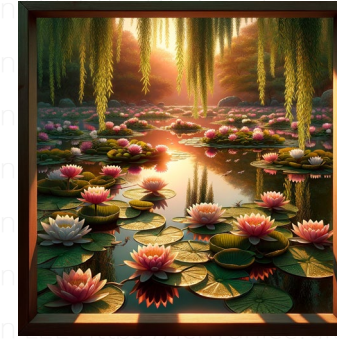

Golden hour

Photography or painting style capturing the warm, soft light seen during the early morning or late afternoon hours.

이른 아침이나 늦은 오후 시간에 보이는 따뜻하고 부드러운 빛을 포착한 사진 또는 그림 스타일입니다.

a cup of coffee

Illustration of a cup of coffee. The image is imbued with the warm, orange glow characteristic of the 'Golden Hour', bathing everything in a soft, tranquil light. With streaks of sunshine washing over it, the coffee appears serene and inviting. Reflections dance on the surface of the liquid, exemplifying the panoramic beauty of sunrise or sunset. Enhancing the layout, ensure the image has a square aspect ratio.

a cute cat

Create a delightful image of a cat, doused in the warm, soft hues of a golden hour sunset. The cat's fur shimmers as it is bathed in the gentle sunlight, accentuating its adorable features. The picture carries an air of tranquility, echoing the peaceful ambiance of a serene sunset. Let every stroke emulate the beautiful transition between day and night, with colors that signify the fascinating journey from light to dark, from clarity to mystery. The image should have a square aspect ratio, equal in width and height, capturing the essence of a quintessential golden hour scene.

boy with a basket of fruit

A young boy of Hispanic descent is pictured during the golden hour. He's holding a large, woven basket overfilled with a variety of ripe, colorful fruit. The sun's warm, golden light softly illuminates the scene, casting long shadows and creating a soft glow around the boy and his fruits. His smile radiates a genuine sense of joy. The quality of light provides depth and saturated warmth to the scene. This image is designed to be in a square aspect ratio.

eiffel tower

Create a visually appealing representation of the Eiffel Tower captured during the golden hour. The almost magical setting should feature warm, soft, diffused light that seems to bathe the architectural marvel in gold, making it a spectacle of beauty and charm. Surrounding environment should reveal trees and possibly cityscape cloaked in the same fascinating hues. The image should be in a square aspect ratio providing symmetrical essence to the view.

sunflowers

A square composition featuring sunflowers bathed in the warm, soft light characteristic of the Golden hour. The scene's lighting should evoke a sense of serenity, painting the sunflowers in rich tones of gold and yellow.

water-lily pond

Visualize a Water-Lily Pond during the golden hour, in a square format. The scene is naturally lit with the warm, soothing hues of the setting sun reflecting on the serene water surface, creating a magical play of light and shadow. The pond is teeming with life: blossoming water-lilies with their vibrant pink and white hues, green lily pads floating delicately on the water, and a few dragonflies humming around. This serene picture is framed by softly swaying willow branches on the borders, adding an inviting depth to the scenario.

young girls at the piano