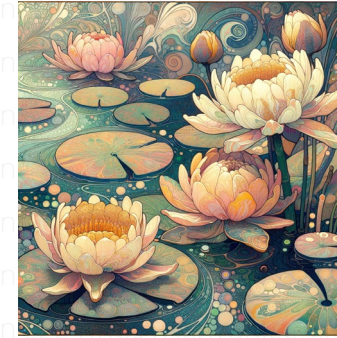

Mail

A movement centered on sending small scale works through the postal service. It fosters an egalitarian form of creativity.

우편 서비스를 통해 소규모 작품을 보내는 것을 중심으로 한 운동입니다. 평등주의적 형태의 창의성을 촉진합니다.

a cup of coffee

Depict a cup of coffee with a warm, inviting aura, similar to the bold, vibrant colors and expressive brush strokes characteristic of pre-1912 impressionist artwork, using techniques akin to oil on canvas, and positioned within a square aspect ratio.

a cute cat

Create a square aspect ratio image of a cute cat with vibrant colors and exaggerated features, inspired by the whimsical and playful attributes associated with children's book illustrations. The primary medium for this illustration should be digital art.

boy with a basket of fruit

A young boy, under the bright sunlight, carrying a basket laden with a myriad of ripe, colorful fruits. The style of the image should be intricate, using bold, strong brushstrokes and heavy use of contrasts, reminiscent of the Baroque era. The painting medium should appear similar to oil painting. Please maintain a square aspect ratio for the final image.

eiffel tower

Create an image of the iconic Eiffel Tower, following a method similar to that used in postmarked letters (Mail). The artwork should have a square aspect ratio to emphasize the balance in its structure.

sunflowers

Conceptualize an image of sunflowers, bathing in brilliant sunlight. Radiating with golden hues, they should reach for the sky against a serene, azure backdrop. Their bold, vibrant petals should contrast elegantly against dark, robust stems and lush, green leaves. This image should be captured rendering heavy textures with an impressionistic touch, similar to artists that flourished in the mid 19th century's Post-Impressionism era. Please maintain a square aspect ratio for this image.

water-lily pond

Create an image of a water-lily pond captured with distinctive qualities of luminosity, intricate patterning, and flowing lines, reminiscent of the Art Nouveau era. Primarily use the medium of painting like the artists of the time, with a square aspect ratio.

young girls at the piano

Two young girls, one of Caucasian descent with blonde hair and the other of South Asian descent with black hair, seated at an old, wooden grand piano. They are passionately engrossed in playing a classical piece. Their expressions are filled with concentration and delight. The room they are in is softly lit giving a warm and inviting feel. There are vintage furniture pieces scattered around and a large, ornate rug under the piano. The style of the image should evoke a nostalgic and sentimental feeling, reminiscent of 19th-century Realism, primarily using oil paints. Please maintain a square aspect ratio for the image.