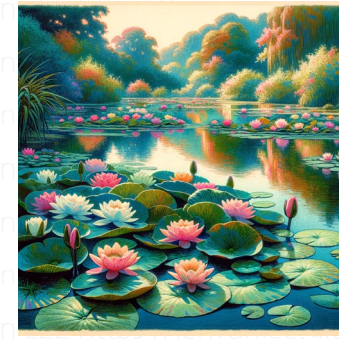

Gouache

A method of painting using opaque pigments ground in water and thickened with a glue-like substance.

불투명한 안료를 물에 갈아서 접착제 같은 물질로 걸쭉하게 만들어 사용하는 페인팅 방식입니다.

a cup of coffee

Create an image that captures the essence of a composition depicting a cup of coffee. The style should mimic Gouache, a painting technique where opaque watercolors are used to create scenes. Picture this in a square aspect ratio, emphasizing the symmetry and balance innate to this geometric shape. The focus of this piece should be the cup of coffee, highlighted with rich shades of browns, against a complimentary backdrop. Detailed brush strokes should convey the texture and temperature of the coffee. Imagine Gouache's unique matte finish and vibrant colors.

a cute cat

An adorable fluffy feline sitting comfortably as the main subject of the composition. The fur tones range from light beige to dark brown, the eyes shine in emerald green, and the whiskers extend out playfully. The scene is vividly painted in the Gouache style, characterized by bold, bright colors and clear, well-defined shapes. The image has a square aspect ratio, emphasizing the sense of balance in the overall visual composition.

boy with a basket of fruit

A young South-Asian boy depicted in vivid colors, carrying a basket filled with assorted fruits. The painting is detailed, emitting a feeling of brightness and happiness. The lush texture of the fruits is realistically portrayed with gouache technique. The image maintains a square aspect ratio.

eiffel tower

Create a detailed illustration of the Eiffel Tower in a style reminiscent of early 20th-century Gouache paintings. The image should have a square aspect ratio and showcase the prominent vertical structure of the tower set against the backdrop of a serene sky. Fill the surrounding landscape with verdant trees and charming Parisian architecture. The image should capture the vibrant colors and subtleties of Gouache, with crisp lines, opaque color layers, and a focus on light and shadow to make the Eiffel Tower majestic. Use a delicate balance between details and simplification typical for this medium.

sunflowers

A square framed image showing vibrant sunflowers, enriched with the thick, opaque characteristics of Gouache painting style. The flowers bask in sunlight, with their golden petals radiating warmth and optimism. Sturdy green stems hold the sun-facing heads high, supporting the larger-than-life blossoms. Captivating, leafy foliage make up the lower session of the composition, juxtaposing the fiery sunflowers and adding depth to the scene. The Gouache style adds a certain velvety richness to the scene, contributing to a near-tangible texture.

water-lily pond