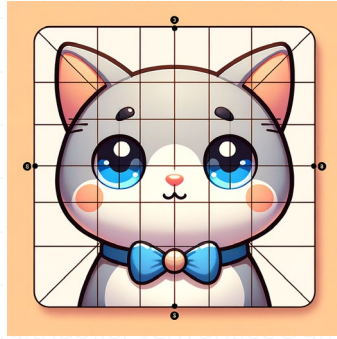

Digital

Artistic works created with digital technology as an essential part of the creative and/or presentation process.

디지털 기술을 창작 및/또는 프레젠테이션 과정의 필수 요소로 사용하여 만든 예술 작품입니다.

a cup of coffee

Render a square image that illustrates a cup of coffee. The image should utilize a visually stimulating, modern, and geometrically-defined style that effectively narrates the essence of the digital art movement.

a cute cat

Please create an adorable image of a cat fitting with the aesthetic of digital art. This should have a square aspect ratio, placing emphasis on symmetrical balance and equal distribution of artistic elements.

boy with a basket of fruit

A Middle-Eastern boy holding a colorful basket filled with different kinds of fruits. The image is to be digitally rendered with attention to detail, displayed in a square aspect ratio.

eiffel tower

Illustrate a detailed image of the Eiffel Tower in a square aspect ratio. Capture the intricacies of this iconic landmark such as its lattice-like iron structure, the three levels, and the vast Paris cityscape surrounding it. Render the image in a digital aesthetic featuring precise lines, smooth gradients, and well-defined textures.

sunflowers

A vibrant depiction of sunflowers, rendered with clarity and precision prevalent in digital artworks. The composition should maintain a square aspect ratio, shining a spotlight on the brilliant yellows and greens of the sunflowers, their sturdy stalks and large, radiant heads turned towards an imagined sun. The background should gently fade, allowing the full focus on the sunflowers themselves.

water-lily pond

Imagine an image of a tranquil water lily pond. The scene features a serene body of water teeming with blooming water lilies in varying vibrant shades of pink and white. Around the pond, lush, bright-green leaves emerge from the water's surface, adding to the sense of tranquility. Aquatic plants like reeds and cattails provide variation in the scene, sprouting from the pond's edges. There's an overtone of a digital art style, with crisp, precise lines and forms, balanced colors, and the overall picture composed with a square aspect ratio.

young girls at the piano

An image capturing the essence of childhood as two young girls of different descents, one Caucasian and one South Asian, seated at a grand piano. They are deeply engaged in creating music, their small hands delicately maneuvering over the keys, a testament to their budding skills. The room around them is filled with warm, soft light, possibly from a nearby window, illuminating their innocence and concentration. The setting, whilst modern, evokes a sense of timelessness. The digital art should respect a square aspect ratio.