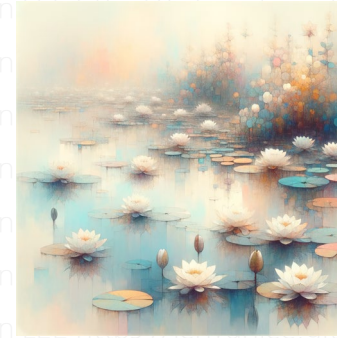

boy with a basket of fruit

A young child is standing and holding a basket filled with an assortment of fruits like apples, oranges, and bananas. This child, with a happy and innocent smile on his face, has a South Asian descent. He is seen wearing a plain T-shirt and shorts. The scene is set indoors with ample sunlight streaming in through the nearby windows, casting a warm golden hue on the boy and his fruit-laden basket. The painting captures the essence of fleeting moments with a hint of brush strokes inspired by impressionism, using a vibrant color palette on a canvas, similar to the style of pre-1912 artists. The aesthetic aspect preserves a square ratio, making it a perfect epitome of balanced composition.

water-lily pond

Create a square image with an Ephemeral style interpretation of a Water-Lily Pond. Let the image depict water lilies floating on tranquil water, reflecting the sky above and surrounding vegetation. Let pastel tones and transient, fleeting elements be visible, giving the scene an airy and dreamy aesthetic. Evoking feelings of peace, tranquility, and the fleeting nature of life.