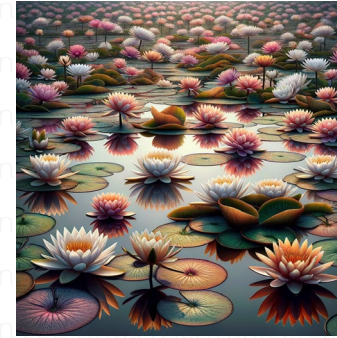

Hyperrealism

An art style resembling high-resolution photography, producing artwork that is extremely detailed and precise.

고해상도 사진과 유사한 아트 스타일로, 매우 섬세하고 정밀한 아트웍을 제작할 수 있습니다.

a cup of coffee

A detailed and hyperrealistic depiction of a cup of coffee. The image should emphasize the refined textures and visual nuances, such as the glistening surface of the liquid, the reflection on the ceramic cup and the contrast of the coffee color against its surroundings. The composition should conform to a square aspect ratio.

a cute cat

Visualize a charming and adorable cat as realistically as possible, capturing lifelike details and textures. The image should be in square aspect ratio, focusing on hyperrealistic rendering of individual hairs, glistening eyes, and soft fur.

boy with a basket of fruit

An intricately detailed image in the style of Hyperrealism presenting a young Caucasian boy, displaying lifelike characteristics, posed with a large wicker basket teeming with an assortment of vibrant, realistically-rendered fruits. Ripely detailed oranges intermingles with lush apples and gleaming bunches of grapes. The scene is framed in a square aspect ratio, emphasizing the proportions of the boy and his agricultural bounty.

eiffel tower

Render an image of the Eiffel Tower in the meticulous and detailed style associated with hyperrealism. The image should be visually realistic, emphasizing the intricate steel framework and the prevailing weather conditions. Pay special attention to rendering the various textures of the tower, the subtle reflection of light off the metallic structure and the ambient colors offered by the surrounding environment. The final output should be in a square aspect ratio configuration.

sunflowers

Vibrant and well-detailed sunflowers under a bright light, depicted with immense precision and acute details in the hyperrealistic style. Each petal can be seen distinctly, while the central disc florets display meticulous complexity. The colors employed range from sunny yellows to rich golds and dark browns for the seeds. The scene is to be portrayed in a square aspect ratio, encapsulating a uniform frame of beauty brought to life by hyperrealism.

water-lily pond

Create a vivid and extremely detailed image of the Water-Lily Pond using hyperrealism. The scene should be oriented in a square aspect ratio, capturing the mirror-like reflections on the water's surface, the array of floating water-lilies and their overlapping leaves, soft-textured petals of the water-lilies blossoming under the bright sunlight. Imagine this scene as a stunning display of nature's splendor with remarkable precision and sharpness that looks almost more real than reality itself.

young girls at the piano