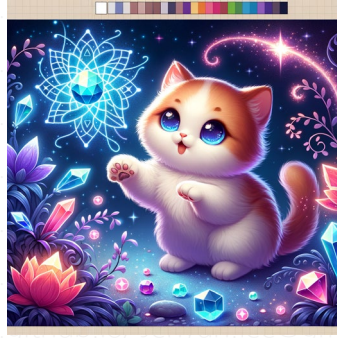

Fantasy

A genre of art that depicts magical or other supernatural themes, ideas, creatures, or settings.

마법이나 기타 초자연적인 주제, 아이디어, 생물 또는 배경을 묘사하는 예술 장르입니다.

a cup of coffee

Imagine an image showcasing a square composition with a cup of coffee in the midst of a fantastical setting. The cup could be porcelain white with a rich, dark brew swirling inside it, steam rising off the surface to mingle with the magical surroundings. There might be ethereal light casted on the cup, adding a mystical aura. The environment could be filled with mythical creatures or unusual foliage, shimmering with a strange iridescence, all existing within a fantastical landscape, perhaps with floating islands or towering, unlikely plant growths. The style is reminiscent of 19th century Romanticism, imbued with a dash of magic and whimsy.