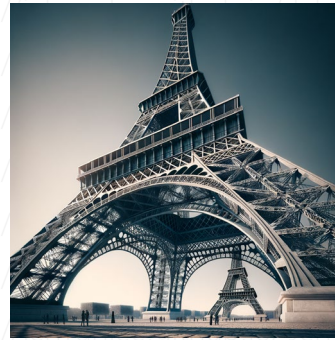

Installation

A three-dimensional work designed to transform the perception of a space.

공간에 대한 인식을 변화시키기 위해 고안된 입체적인 작품입니다.

a cup of coffee

A square aspect ratio portrayal of a steaming cup of coffee set against a backdrop that reflects the ingenuity of an installation art piece. Let the installation encompass different textures, materials and lighting to emphasize the ambiance. The cup of coffee should appear almost lifelike, with intricate detailing on the mug's surface, light glinting off its curved edges and realistic steam wafting from it. Create an artistic harmony between the ordinary object and the neighbouring installation's complexity.