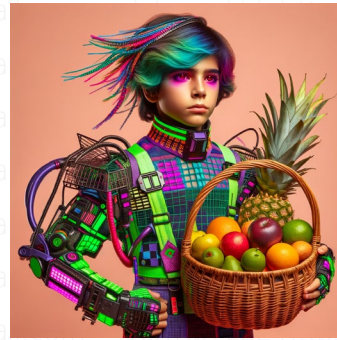

Feminist Cyberpunk

Art that combines feminist themes with the cyberpunk genre, focusing on women's roles and identities in a high-tech, dystopian future.

페미니즘 주제와 사이버 펑크 장르를 결합한 예술로, 첨단 기술의 디스토피아적 미래에서 여성의 역할과 정체성에 초점을 맞춥니다.

a cup of coffee

Visualize a square image of a cup filled with steaming hot coffee. It's designed with elements often found in futuristic cyberpunk aesthetics. Further enhance this visual decoration with an emphasis on feminist attributes - use symbols and iconography that stand for gender equality and women empowerment. The cup's structure should appear advanced and technologically state-of-the-art, embodying the setting of a high-tech, low-life society. Use vibrant, luminescent colors - primarily neon blues, purples, and greens, contrasted against a dark noir background for dramatic effect. Make sure to hold the 'square' aspect ratio in mind during creation.

a cute cat

Generate an image of an adorable cat that embodies the core principles of Feminist Cyberpunk. This unique cat should amalgamate the essence of futuristic ideals, female empowerment and high-technology into its being. The visual representation should be gritty yet vibrant, with a strong emphasis on digital and cybernetic elements, injecting a sense of groundbreaking rebellion against traditional patriarchal norms. Please ensure the image is shaped to a perfect square aspect ratio.

boy with a basket of fruit

A male child of Middle-Eastern descent posing with a basket brimming with an array of exotic fruits. His attire is characteristic of the feminist cyberpunk genre, featuring high-contrast, neon hues, and a mesh of technological and traditional elements. Square aspect ratio, thus offering equal focus on both the subject and his surroundings, contributing to an intrinsically balanced composition.

eiffel tower

Create a blend of modern structural aesthetics and futuristic technology to depict the Eiffel Tower in a square aspect ratio. Invoke elements such as neon illuminations, mechanical components interweaved with the tower structure, interspersed with hints of an empowering social atmosphere typically associated with feminist cyberpunk themes. The Eiffel Tower should still be recognisable amidst these transformative adjustments.

sunflowers

Visualize a square aspect ratio image of sunflowers composed in a vibrant, rebellious and futuristic aesthetic closely aligned with the Feminist Cyberpunk genre. Infuse the image with an ambiance of empowered femininity, intricate technology, and cybernetic elements.

water-lily pond