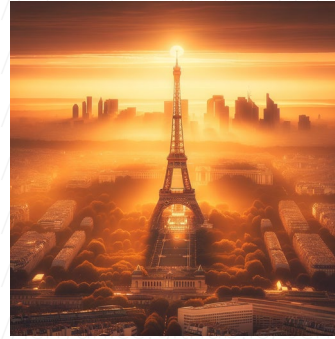

Golden hour

Photography or painting style capturing the warm, soft light seen during the early morning or late afternoon hours.

이른 아침이나 늦은 오후 시간에 보이는 따뜻하고 부드러운 빛을 포착한 사진 또는 그림 스타일입니다.

a cup of coffee

Illustration of a cup of coffee. The image is imbued with the warm, orange glow characteristic of the 'Golden Hour', bathing everything in a soft, tranquil light. With streaks of sunshine washing over it, the coffee appears serene and inviting. Reflections dance on the surface of the liquid, exemplifying the panoramic beauty of sunrise or sunset. Enhancing the layout, ensure the image has a square aspect ratio.

a cute cat

Create a delightful image of a cat, doused in the warm, soft hues of a golden hour sunset. The cat's fur shimmers as it is bathed in the gentle sunlight, accentuating its adorable features. The picture carries an air of tranquility, echoing the peaceful ambiance of a serene sunset. Let every stroke emulate the beautiful transition between day and night, with colors that signify the fascinating journey from light to dark, from clarity to mystery. The image should have a square aspect ratio, equal in width and height, capturing the essence of a quintessential golden hour scene.

boy with a basket of fruit

A young boy of Hispanic descent is pictured during the golden hour. He's holding a large, woven basket overfilled with a variety of ripe, colorful fruit. The sun's warm, golden light softly illuminates the scene, casting long shadows and creating a soft glow around the boy and his fruits. His smile radiates a genuine sense of joy. The quality of light provides depth and saturated warmth to the scene. This image is designed to be in a square aspect ratio.

eiffel tower

Create a visually appealing representation of the Eiffel Tower captured during the golden hour. The almost magical setting should feature warm, soft, diffused light that seems to bathe the architectural marvel in gold, making it a spectacle of beauty and charm. Surrounding environment should reveal trees and possibly cityscape cloaked in the same fascinating hues. The image should be in a square aspect ratio providing symmetrical essence to the view.

sunflowers

A square composition featuring sunflowers bathed in the warm, soft light characteristic of the Golden hour. The scene's lighting should evoke a sense of serenity, painting the sunflowers in rich tones of gold and yellow.

water-lily pond

Visualize a Water-Lily Pond during the golden hour, in a square format. The scene is naturally lit with the warm, soothing hues of the setting sun reflecting on the serene water surface, creating a magical play of light and shadow. The pond is teeming with life: blossoming water-lilies with their vibrant pink and white hues, green lily pads floating delicately on the water, and a few dragonflies humming around. This serene picture is framed by softly swaying willow branches on the borders, adding an inviting depth to the scenario.

young girls at the piano