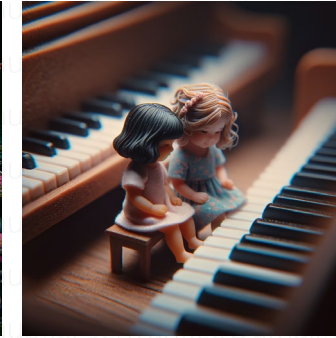

Microphotography

Art created using microphotography, capturing images of extremely small subjects.

극히 작은 피사체의 이미지를 포착하는 현미경 사진으로 만든 예술 작품입니다.

a cup of coffee

A detailed study of a cup of coffee captured in the style of microphotography, focusing on the intricate patterns and texture of the coffee's surface and the cup. The image has a square aspect ratio, perfectly balanced to fit the subject in frame. The image reveals the minute bubbles on the surface of the coffee and the subtle striations on the surface of the cup.

a cute cat

A captivating image of a cute cat captured through the lens of microphotography. The image has a square aspect ratio, accentuating the intricate details of the fur, eyes, and whiskers of the feline. The adequately detailed close-up exudes not only the physical attributes of the cat but also its charismatic and playful demeanor, framed in a high-contrast, vibrant color scheme that compliments its royally bestowed aura.

boy with a basket of fruit

A scene in the style of microphotography showing a boy - to be portrayed with a South Asian descent - holding a basket bursting with vibrant, freshly picked fruits. The composition is to be presented in a square aspect ratio. In the boy's eyes, depict a glint of joy and aspiration. The details on the fruit in the basket should be highly magnified, showcasing their textures and colors in an exquisite way, typical of microphotography.

eiffel tower

Create an image of the Eiffel Tower utilizing the characteristics of Microphotography. The image should display a heightened focus on minute details, bringing forward the intricate aspects one would typically overlook. The tower should be encapsulated in a square aspect ratio, ensuring equal dimensions on all sides.

sunflowers

A close-up, microphotography styled image of sunflowers, illuminating their intricate patterns and natural beauty. The image should capture the vibrant yellow petals, the rough brown center filled with tightly packed seeds, and the green stem with its coarse texture. The sunflower should fill the frame, highlighting the depth and details only visible through a microscopic lens. The image should adhere to a square aspect ratio, providing equal focus on width and height, bringing harmony and balance to the captured scene.

water-lily pond

A stunning microphotography-styled portrayal of a water-lily pond. Detailed ripples on the water surface glistening under the sun. Aquatic plants and lilies living harmoniously together. A square aspect ratio to highlight the microscopic details of the water flora, their petals, and stems. Tiny organisms thriving in the water: invisible to the naked eye but here captured beautifully. Light refracting and dancing on every droplet. Greens, yellows, and pinks dominate the color palette with subtle hints of blues and purples.

young girls at the piano