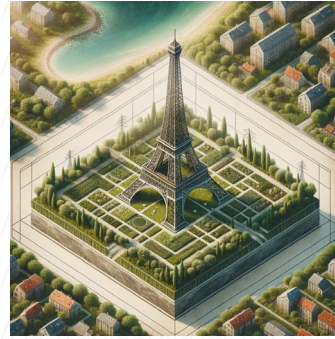

water-lily pond

A tranquil scene featuring a pond blooming with water lilies. The environment should reflect an emphasis on vivid color, detailed representation of natural elements, and harmonious composition. The aspect ratio of the image should be square, ensuring an equal focus on the wealth of flora and fauna in and around the pond.

Environmental Sculpture

Sculpture that creates or alters the environment for the viewer, rather than merely being placed in it.

단순히 배치되는 것이 아니라 보는 사람을 위해 환경을 조성하거나 변경하는 조형물입니다.

a cup of coffee

A cup of coffee is situated in a scene reflecting the style of environmental sculpture. The cup, brimming with hot, steaming coffee, is imagined to be in harmony with its surroundings, demonstrating characteristics of environmental art like the blend of organic and inorganic elements. The surrounding environment is envisioned to be holistically interconnected with the coffee cup, forming a symbiotic relationship of form and function. The overall aesthetic of this image is inspired by land art, creating a seamless balance between the cup of coffee and the area it resides in. Note that the image should maintain a square aspect ratio.