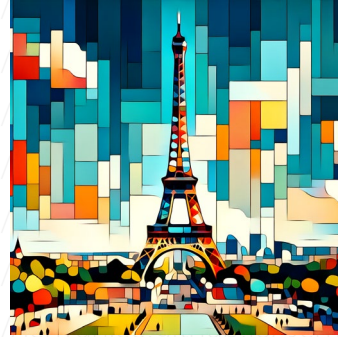

Imagine a young boy, standing poised in the center of a square frame. He carries an overflowing basket of glorious fruits. Each apple, orange, and grape is painstakingly detailed, their lush colors filling the image with an almost palpable vibrancy. The boy's face exudes innocence and curiosity, his eyes sparkling with youth and vitality. His attire is simple but well-worn, revealing the tale of a humble fruit seller. Inspired by the geometric aesthetics of Hard-Edge Painting, the surroundings are composed of bold colors and sharp, defined outlines making a striking contrast with the soft, organic nature of the fruit and the boy. The overall style is an amalgamation of modernist abstraction mixed with traditional depiction.

eiffel tower