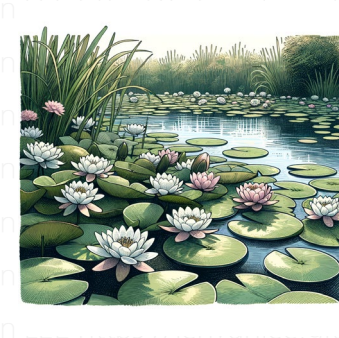

Hand-drawn

Art created by hand using tools like pencils or pens, often showcasing the artist's unique style and human touch.

연필이나 펜과 같은 도구를 사용하여 수작업으로 만든 예술품은 종종 작가의 독특한 스타일과 인간적인 손길이 돋보입니다.

a cup of coffee

A hand-drawn rendition of a cup of coffee, meticulously detailed, exhibiting the rustic charm and raw aesthetic that characterizes such work. The composition is within a square aspect ratio, highlighting the symmetry of the cup and its contents. Light reflections on the dark liquid surface and minute textures on the body of the cup contribute to the expressiveness of this simple, everyday object.

a cute cat

Create a cute image of a cat with large, expressive eyes and a playful demeanor. The aesthetics should mirror that of a hand-drawn sketch with definitive linework and gentle shading. The image should be in a square aspect ratio, framed perfectly to put emphasis on the adorable feline.

boy with a basket of fruit

A young South Asian boy, with a bright and cheerful expression on his face, is holding a large basket filled with various tropical fruits. The basket seems heavy, yet the boy carries it with ease, balancing it on his slight shoulder. He wears simple clothing, such as a loose shirt and shorts. All around him are the lush, vibrant sceneries of a rural village. This artwork is designed in a unique hand-drawn style, with distinct line work and expressive details. The whole composition is enclosed in a square aspect ratio, reminiscent of classic portrait styles.

eiffel tower

A hand-drawn depiction of the Eiffel Tower, situated in the heart of Paris. The tower, a marvel of architectural design, is seen reaching for the sky, its intricate iron lattice work providing a stark contrast to the surrounding environment. This piece should evoke grandeur and meticulous detail, characteristic of hand-drawn artistry. It's represented on a square aspect ratio canvas, the tower being the central focus, with elements of the surrounding city landscape faintly visible in the background.

sunflowers

A square aspect ratio image of a field filled with golden yellow sunflowers. The sunflowers have large circular centers and vibrant yellow petals, their lush green stalks and leaves standing tall against a clear blue sky. The image should be hand-drawn, evoking a sense of simplicity and charm to this rustic scene. The hand-drawn style should be evident in the freehand outlines and free-flowing forms of the sunflowers and the overall composition of the piece.

water-lily pond

A picture of a lily pond, illustrated in a hand-drawn style. The picture should be suited to fit a square aspect ratio. The pond is filled with delicate water lilies floating serenely, their broad, round leaves stretching casually over the surface, and their enchanting blossoms showing off shades of white and light pink. The tranquil water reflects the abundance of the surrounding greenery, which comprises tall grasses and a miscellaneous variety of typical pond plants.

young girls at the piano