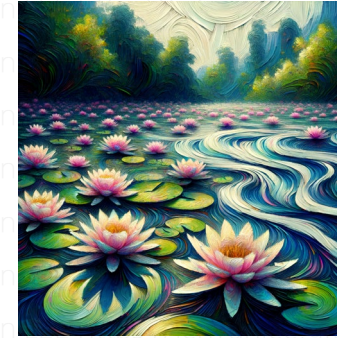

Kinetic Painting

A form of painting that incorporates elements of movement or the illusion of movement.

움직임의 요소 또는 움직임의 환영을 포함하는 그림의 한 형태입니다.

a cup of coffee

Create an image with a square aspect ratio which showcases a cup of coffee, depicted via the aesthetic principles of Kinetic Art, a 20th-century art movement surrounding the illusion of movement in static art. The image should embody the energy, motion, and dynamism characteristic of this artistic style.

a cute cat

Generate an image of a cute cat utilizing the characteristics of Kinetic Painting. The image should be in a square aspect ratio, embodying the dynamic, motion-filled essence of the art style. Focus on the play of movements and vibrant energy usually associated with Kinetic Painting, but maintain the endearing characteristics of the cat.

boy with a basket of fruit

Portrait of a young boy holding a basket overflowing with an array of brightly colored fruits such as oranges, apples, and bananas. The image is characterized by lively, dynamic lines and shifting colors, reminiscent of the style of Kinetic Painting. The image has a square aspect ratio.

eiffel tower

Picture the illustrious Eiffel Tower, embracing the bustling energy and rhythmic movement characteristic of Kinetic Art. Emphasize the nuances of this dynamic art form, with its interactive, captivating illusions and mesmerizing visual effects. Key features of the Eiffel Tower, like its intricate, iron lattice work and towering height should be distinctly visible yet transformed by the vibrant, flowing patterns of Kinetic Art. The image should maintain a square aspect ratio, reflecting a balanced composition. Abstract geometric shapes, shifting colors, and optical illusions envelope the tower, conveying motion and the changes of time.

sunflowers

An array of lively sunflowers set against the backdrop of kinetic painting, infused with the ethos of movement and energy. Every petal captures the rhythm of the air and light, forming a vivid tableau of color and motion. The image is with a square aspect ratio, which adds to the concentrated dynamics of the composition while emphasizing its symmetrical balance.

water-lily pond

An interpretation of a pond filled with water lilies. This scene should convey movement, rhythm, and vibrancy, which are key aspects of Kinetic Painting, and should be incorporated into the depiction of the water lilies, the rippling water, and the surrounding environment. Please create this image with a square aspect ratio to emphasize balance and symmetry.

young girls at the piano