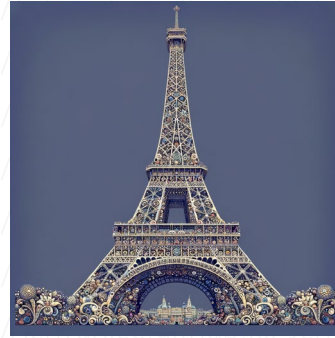

Maximalism

A reaction against minimalism; an aesthetic of excess and redundancy, seen in art, design, and fashion.

미니멀리즘에 대한 반작용으로 예술, 디자인, 패션에서 볼 수 있는 과잉과 중복의 미학입니다.

a cup of coffee

A coffee cup showcased in a maximalist style where every surface is elaborately decorated. The image should be filled with vibrant colors, intricate patterns, and emphasized ornaments. The objects around the coffee cup are also densely populated and richly detailed. The image should have a square aspect ratio.

a cute cat

Create an image of a cute cat, incorporating elements of the Maximalism art movement. The composition should be in a square aspect ratio, favoring an abundance of detail, intense color use, and expressive composition.

boy with a basket of fruit

A young South Asian boy striding confidently with a loaded basket of vibrant fruits, full of colors and extreme detail, representative of Maximalism. The lush, multi-hued fruits pile high above the brim of the woven basket - rich red apples, glowing yellow bananas, royal purple grapes, juicy oranges, and even some exotic tropical fruits. The boy's traditional outfit in lively colours contrasts with the fruits, adding another layer of complexity to the image. Make sure that the image maintains a square aspect ratio.

eiffel tower

Generate an image of the Eiffel Tower presented in a style signifying Maximalism; a style known for its dense, detailed, and layered compositions. Include many elements and decorative forms to represent this style's love for excess and abundance. The image is to be in a square aspect ratio, offering an equal measure of height and breadth.

sunflowers

A square aspect ratio image showing a vibrant scene of sunflowers executed in the extravagant and elaborate style of Maximalism, where every inch is filled with lush layers of overwhelming detail and color. The sunflowers spread across the canvas, each one a blooming spectacle of yellow petals, their seeds dark and rich. The background is a tapestry of green leaves and blue skies. This composition embodies the energy, enthusiasm, and flamboyant aesthetic of the Maximalist style.

water-lily pond

Create a detailed depiction of a tranquil Water-Lily Pond with flourishing aquatic plants, colorful lilies, lily pads, and clear water reflecting the sky. Please utilize the Maximalist style which embraces richness, abundance, and complexity, filling every inch of the canvas with intricate designs and layers of elements, thereby creating a sense of lavishness and opulence. Make sure to keep a square aspect ratio for the artwork. The artistic elements should aim to incite sensory and intellectual overload, harkening back to the excessive and flamboyant style of the Maximalist movement.

young girls at the piano