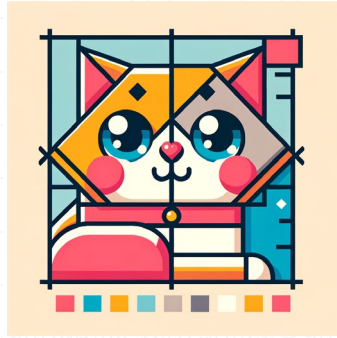

Constructivism

An early 20th-century style associated with a move towards abstraction, involved in political expression.

추상화를 향한 움직임과 관련된 20세기 초의 스타일로, 정치적 표현과 관련이 있습니다.

a cup of coffee

Create an image of a cup of coffee. The style should be geometric, bold, and abstract, similar to the artistic movement of Constructivism. The image should have a square aspect ratio.

a cute cat

Create an image in the Constructivism style depicting a cute cat. The portrayal should focus on geometrical forms and bold colors, reflecting the key attributes of Constructivism. The desired aspect ratio of the image is square.

boy with a basket of fruit

An image of a young Caucasian boy holding a basket filled with colorful fruits. He is captured in a square frame. The stylization of the scene harkens to the principles of Constructivism art. Use clear geometric shapes, bold lines, and primary colors to emphasize the structural elements of the scene. The boy's outfit and background should also be designed with this movement in mind: functionality, simplicity, and a celebration of the industrial aesthetic.

eiffel tower

Visualize an imposing iron structure in the vein of the Eiffel Tower, adhering to the aesthetics of Constructivism. The image should have sharp geometries, straightforward lines, and a politically driven visual. The palette favoring monochrome or metallic hues is common in this avant-garde art movement that surfaced in Russia in the early 20th century. The image should have a square aspect ratio, emphasizing the tower's towering size and symmetrical construction.

sunflowers

An image using the principles of Constructivism featuring a field of sunflowers. The composition should strictly adhere to a square aspect ratio, aligning with the constructivist emphasis on order, balance and geometric precision. The sunflowers should be dominant elements in the piece, however, integrated in a way that complements the structural and geometric propensity of the Constructivism movement. The color scheme should incorporate vibrant yellows of the sunflowers contrasting with cooler tones of the background, while maintaining a sense of rhythm and harmony overall.

water-lily pond

An image of a Water-Lily Pond, reflecting the stark, geometrical aesthetics of the Constructivism movement. Envision the scene with a certain sense of order and simplicity, using predominantly minimal shapes and forms. The water surface should be portrayed as a complex mosaic of geometric shapes. The lily pads standing out as dominant elements in the composition, each one being a beautifully simplistic geometrical form. The square aspect ratio of the image should add to the sense of balance and stability, echoing the values of Constructivism.

young girls at the piano