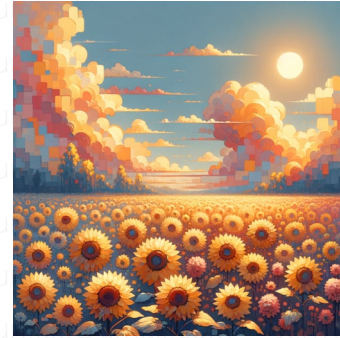

Lowercase Music

A style of ambient music that focuses on quiet, minimal sounds and often uses field recordings.

조용하고 최소한의 사운드에 중점을 두고 현장 녹음을 주로 사용하는 앰비언트 음악 스타일입니다.

a cup of coffee

Generate an image of a cup of coffee. The style should be minimalist and ambient, inspired by the aesthetics typically seen in ambient music album covers. The aspect ratio of the image should be square.

a cute cat

Create an image of a cute cat, inspired by a minimalist, ambient, and experimental artistic approach found in early 20th century abstract art movements. The image should have a square aspect ratio.

boy with a basket of fruit

A young boy holding a basket filled with diverse fruits. The visual aesthetic should capture the essence of Minimalist, Neutral and Harmonious elements found in graphic designs often associated with Lowercase Music. The image should have a square aspect ratio.

eiffel tower

Create a square aspect ratio image of the Eiffel Tower, using a style characterized by minimalism, ambiguity, and low fidelity. Try to evoke the aesthetic of classical late 19th century impressionism by fasciliating loose brushwork and open composition, primarily with a watercolor medium.

sunflowers

Abstract image inspired by the ambience music genre, showcasing a field of sunflowers under a sunny sky, arranged in a square aspect ratio. Picture rendered with the use of low contrasting pastel colors to replicate the tranquilizing effects of lowercase music on its listeners.

water-lily pond

Picture a tranquil and serene body of water teeming with plump, luscious water lilies. The pond itself is placed perfectly in the center of the frame, surrounded by a screen of verdant willows and grasses. The image should be inspired by calm and meditative music, evoking feelings of peaceful simplicity. Let's capture this scene with a square aspect ratio.

young girls at the piano

An image in the square aspect ratio depicting a scene of young girls of diverse descents - one Asian and one Hispanic. They are both engaged in playing a grand piano. The image should be in a harmonious, minimalist, and conceptual style that is reminiscent of the artistic movement associated with Lowercase Music. The atmosphere of the scene should evoke feelings of calmness and tranquility akin to a soothing musical composition.